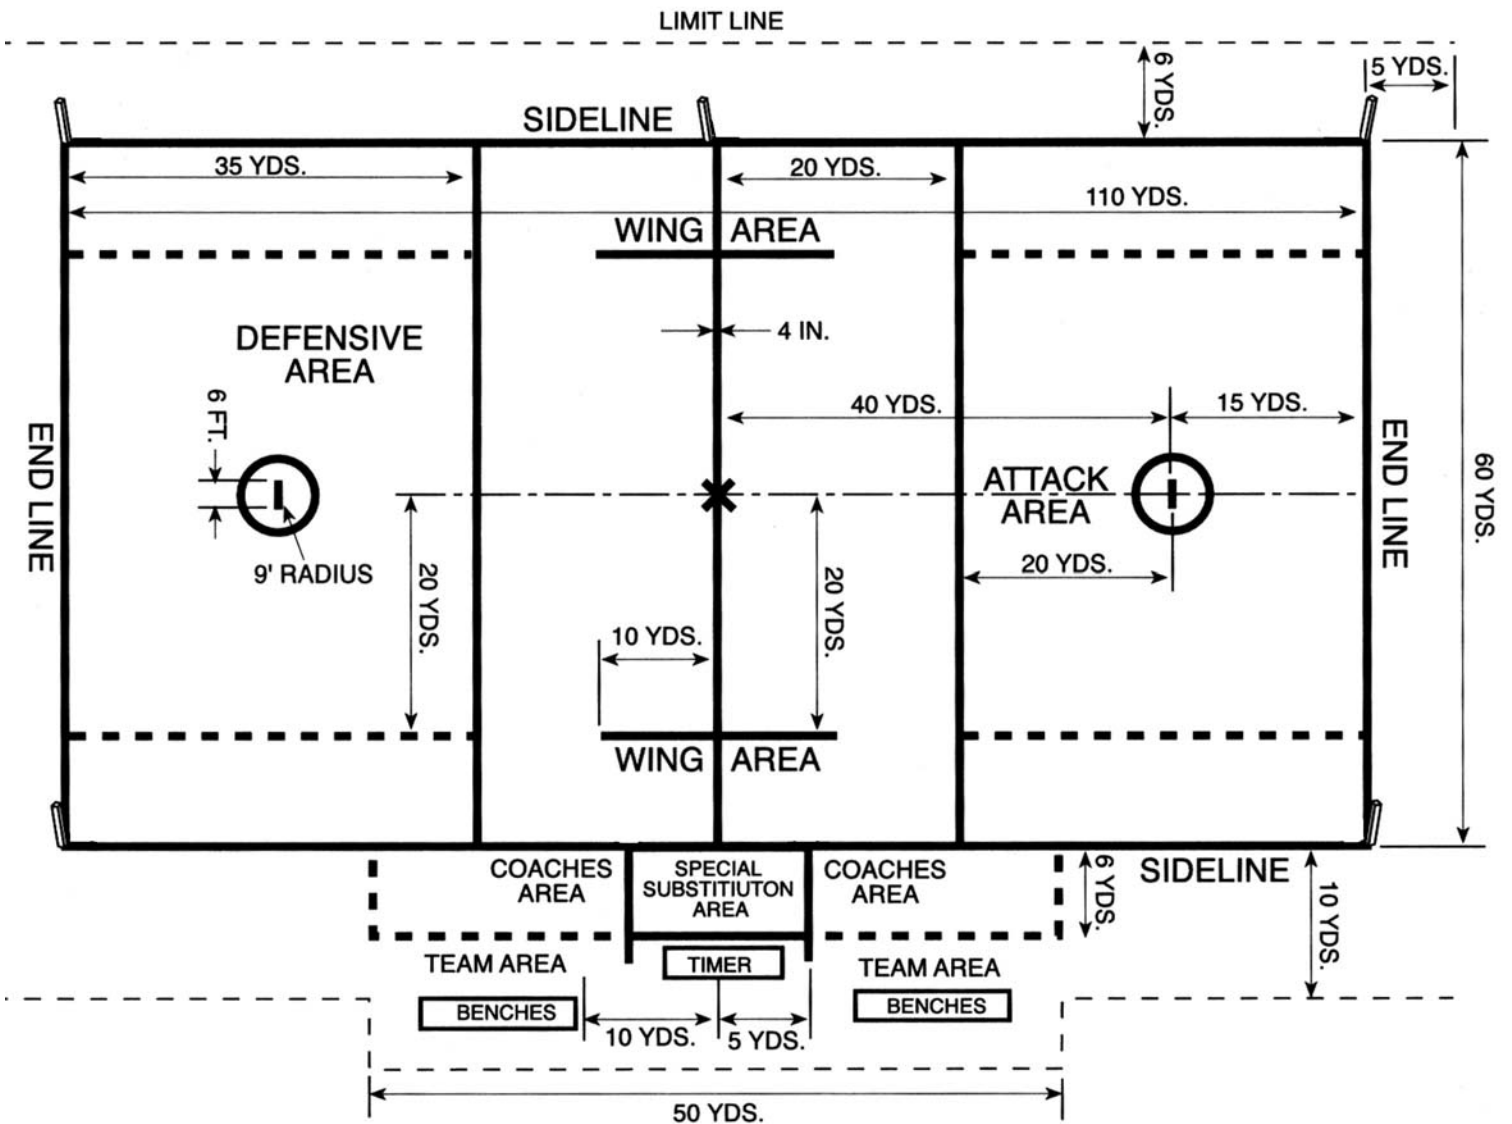

Lacrosse Field Dimensions

Note: This field diagram is provided as a courtesy service of Markers, Inc. If you have any question about this diagram, please contact your league office.

For all your Athletic Field needs, call

1-800-969-5920

MARKERS, INC.

Quality Products at Reasonable Prices

Lacrosse Field Dimensions
Courtesy of Markers, Inc. 33597 Pin Oak Parkway,
Avon Lake, Ohio 44012 www.Markersinc.com