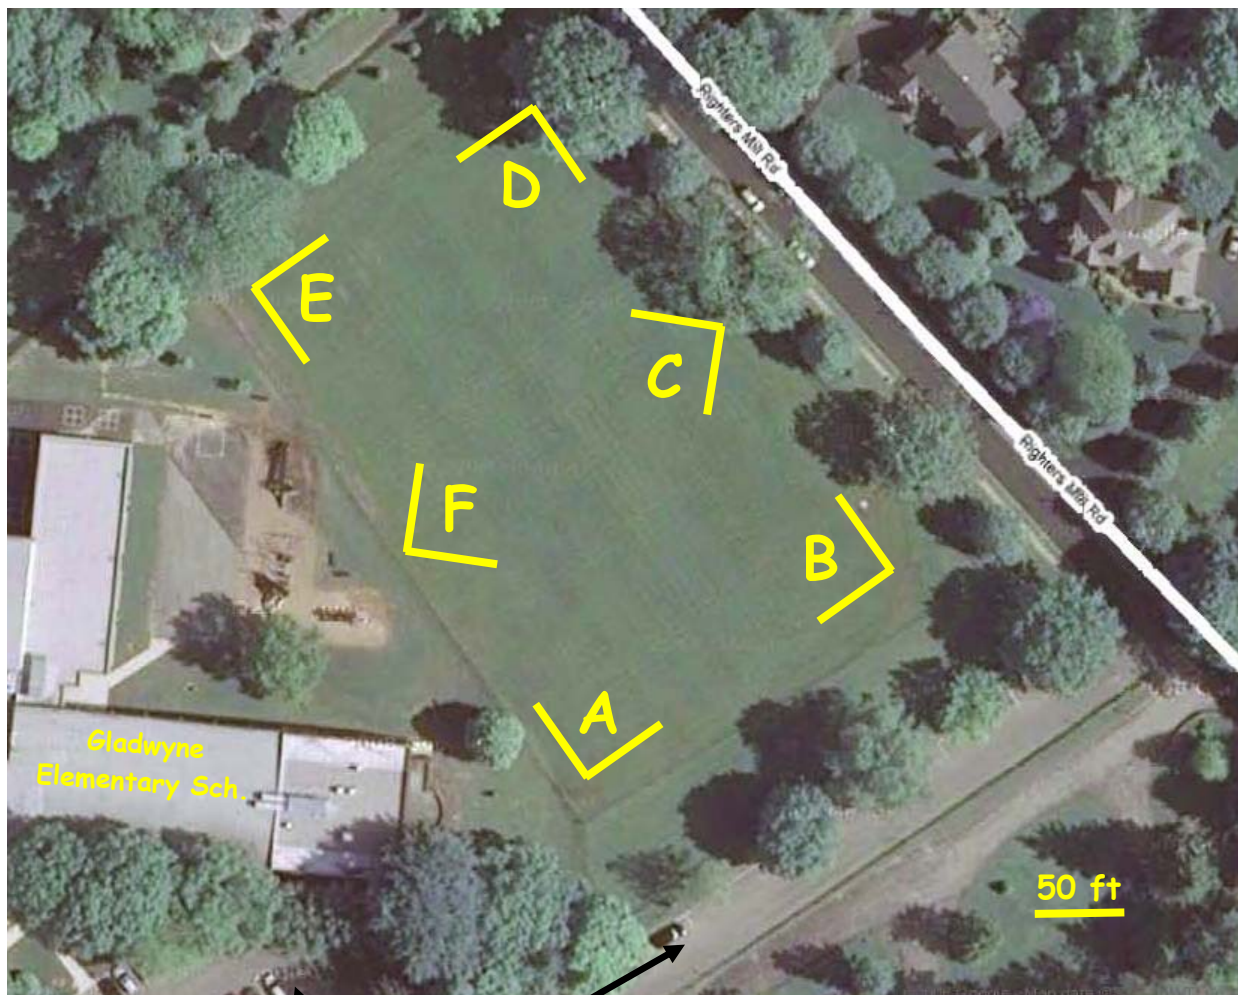

Tee Ball Field Maps 2008

Gladwyne Elementary School Tee Ball Practice Areas A-F

Gladwyne Elementary School field is located immediately adjacent to Righter's Mill Road in Gladwyne. There is ample parking in the school lots. *Note: We are not playing in Gladwyne Park (on Youngsford Rd) used last year. Here's the field:*

Park in school lower lot or along drive

1. Practice areas are approximate, these are guidelines.
2. Games are played in areas A, C, and E (A plays B, C plays D, E plays F).