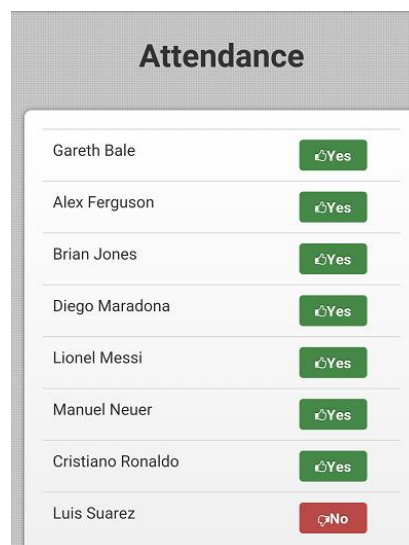

At this time, players may only see their own attendance using the mobile app. However, players may see full team attendance by going to fceuropa.org on their mobile device and logging into the site and clicking on "RSVP" for a specific event.