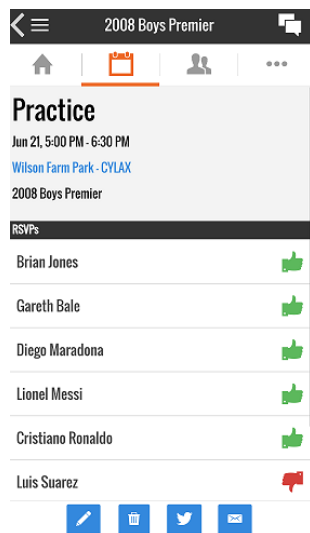

FC EUROPA – RECORDING AND CHECKING ATTENDANCE

Player attendance for games, practices and other events can be viewed from the mobile app, the mobile website (i.e., fceuropa.org as viewed from a mobile device's browser app), and the full fceuropa.org website. Screenshots for each are provided below.

In the mobile app, Coaches and Managers can pull up any event by clicking on their team's calendar icon, and then the specific event. They will then see the list of players, with a green "thumbs up" for those attending, and red "thumbs down" for those who are not. Coaches and Managers may adjust any player's attendance by tapping on the thumb icon.