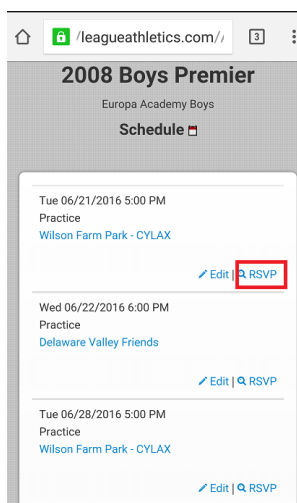

At this time, players may only see their own attendance using the mobile app. However, players may see full team attendance by going to fceuropa.org on their mobile device and logging into the site and clicking on "RSVP" for a specific event.