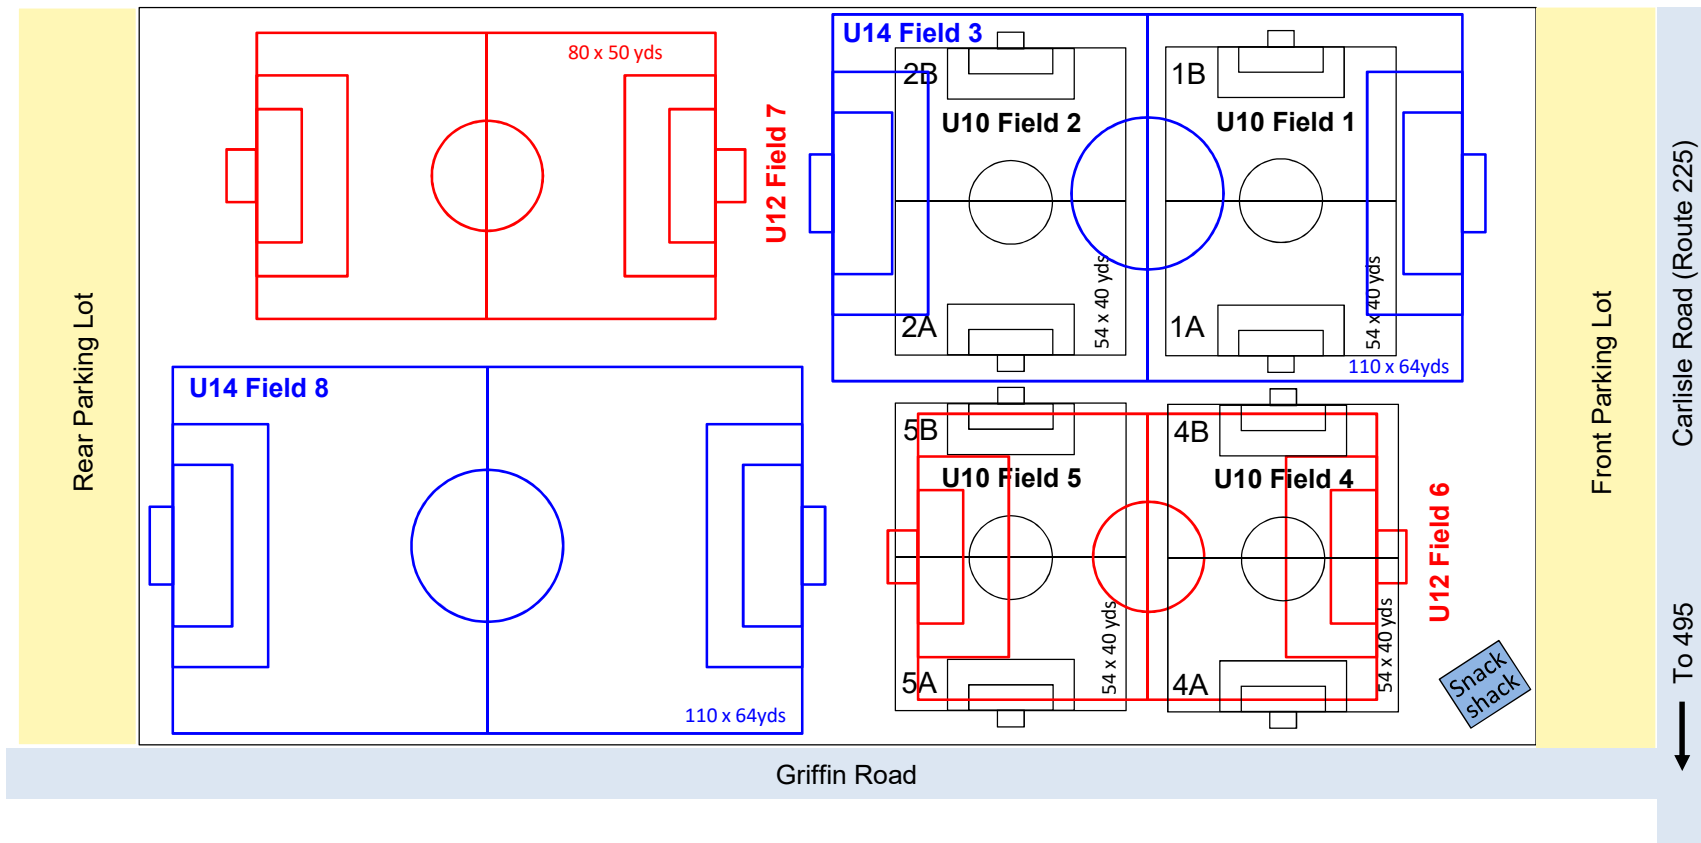

# Jack Walsh Layout Spring

Four U10 fields – 54 x 40 yds  
Two U12 field – 80 x 50 yds  
Two U14 field – 110 x 64 yds

Scale: 120 yds = 3.58"