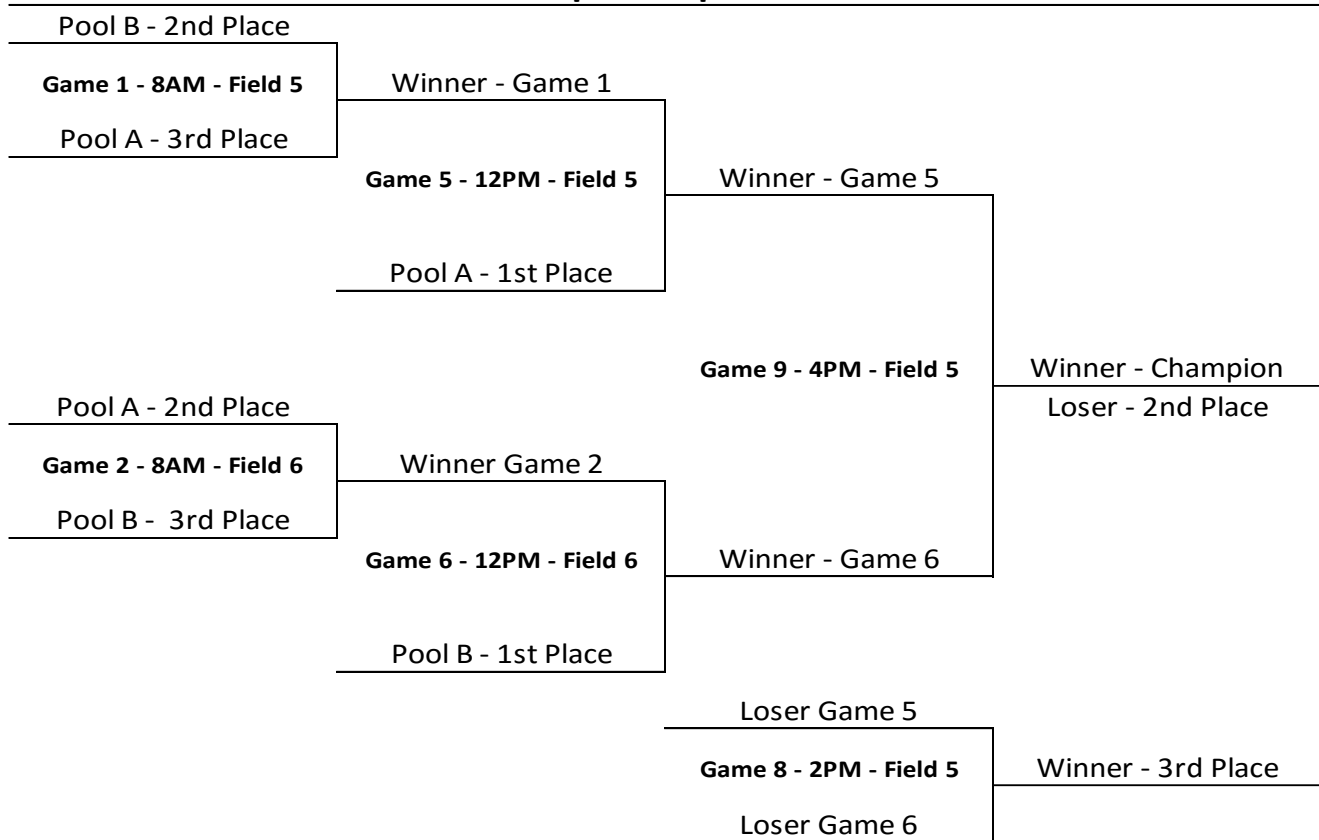

Pool A	Pool B
Whitnall Falcons Blue	Whitnall Falcons Gold
PTA Gray	Greenfield Jr Hawks
Waukesha Braves	Next Level All Stars
Wisconsin Wave Black	PST Rockhounds Grey
Grafton Jr Hawks	Racine Redbirds

Seeds will be determined by the following criteria:

Win Loss Record

Head to Head (If more than 2 teams tied, skip)

Least Runs Allowed

Highest Run Differential (Max 10 Runs)

Runs Scored

Coin Flip

## Championship Bracket