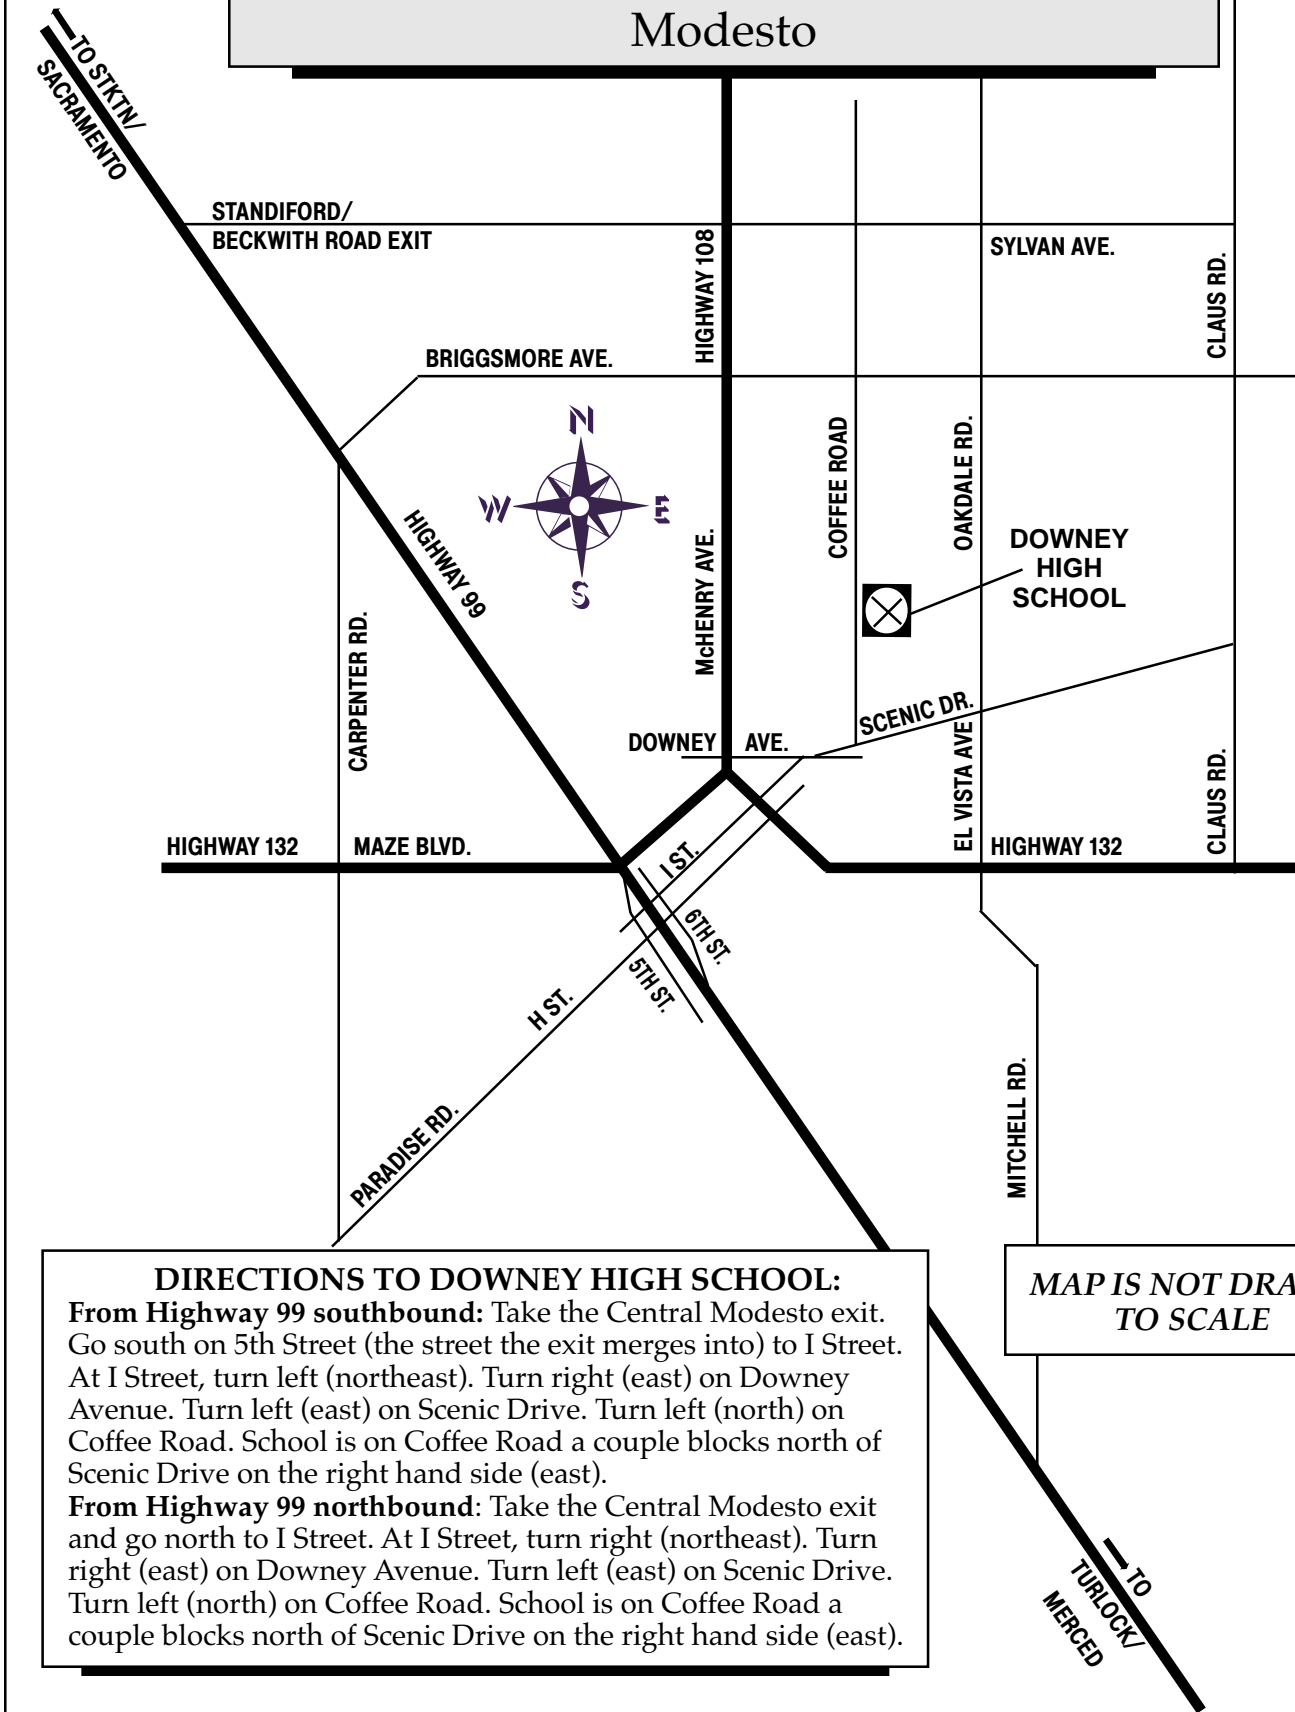

# DOWNEY HIGH SCHOOL

1000 Coffee Road  
Modesto

## DIRECTIONS TO DOWNEY HIGH SCHOOL:

**From Highway 99 southbound:** Take the Central Modesto exit. Go south on 5th Street (the street the exit merges into) to I Street. At I Street, turn left (northeast). Turn right (east) on Downey Avenue. Turn left (east) on Scenic Drive. Turn left (north) on Coffee Road. School is on Coffee Road a couple blocks north of Scenic Drive on the right hand side (east).

**From Highway 99 northbound:** Take the Central Modesto exit and go north to I Street. At I Street, turn right (northeast). Turn right (east) on Downey Avenue. Turn left (east) on Scenic Drive. Turn left (north) on Coffee Road. School is on Coffee Road a couple blocks north of Scenic Drive on the right hand side (east).

MAP IS NOT DRAWN  
TO SCALE