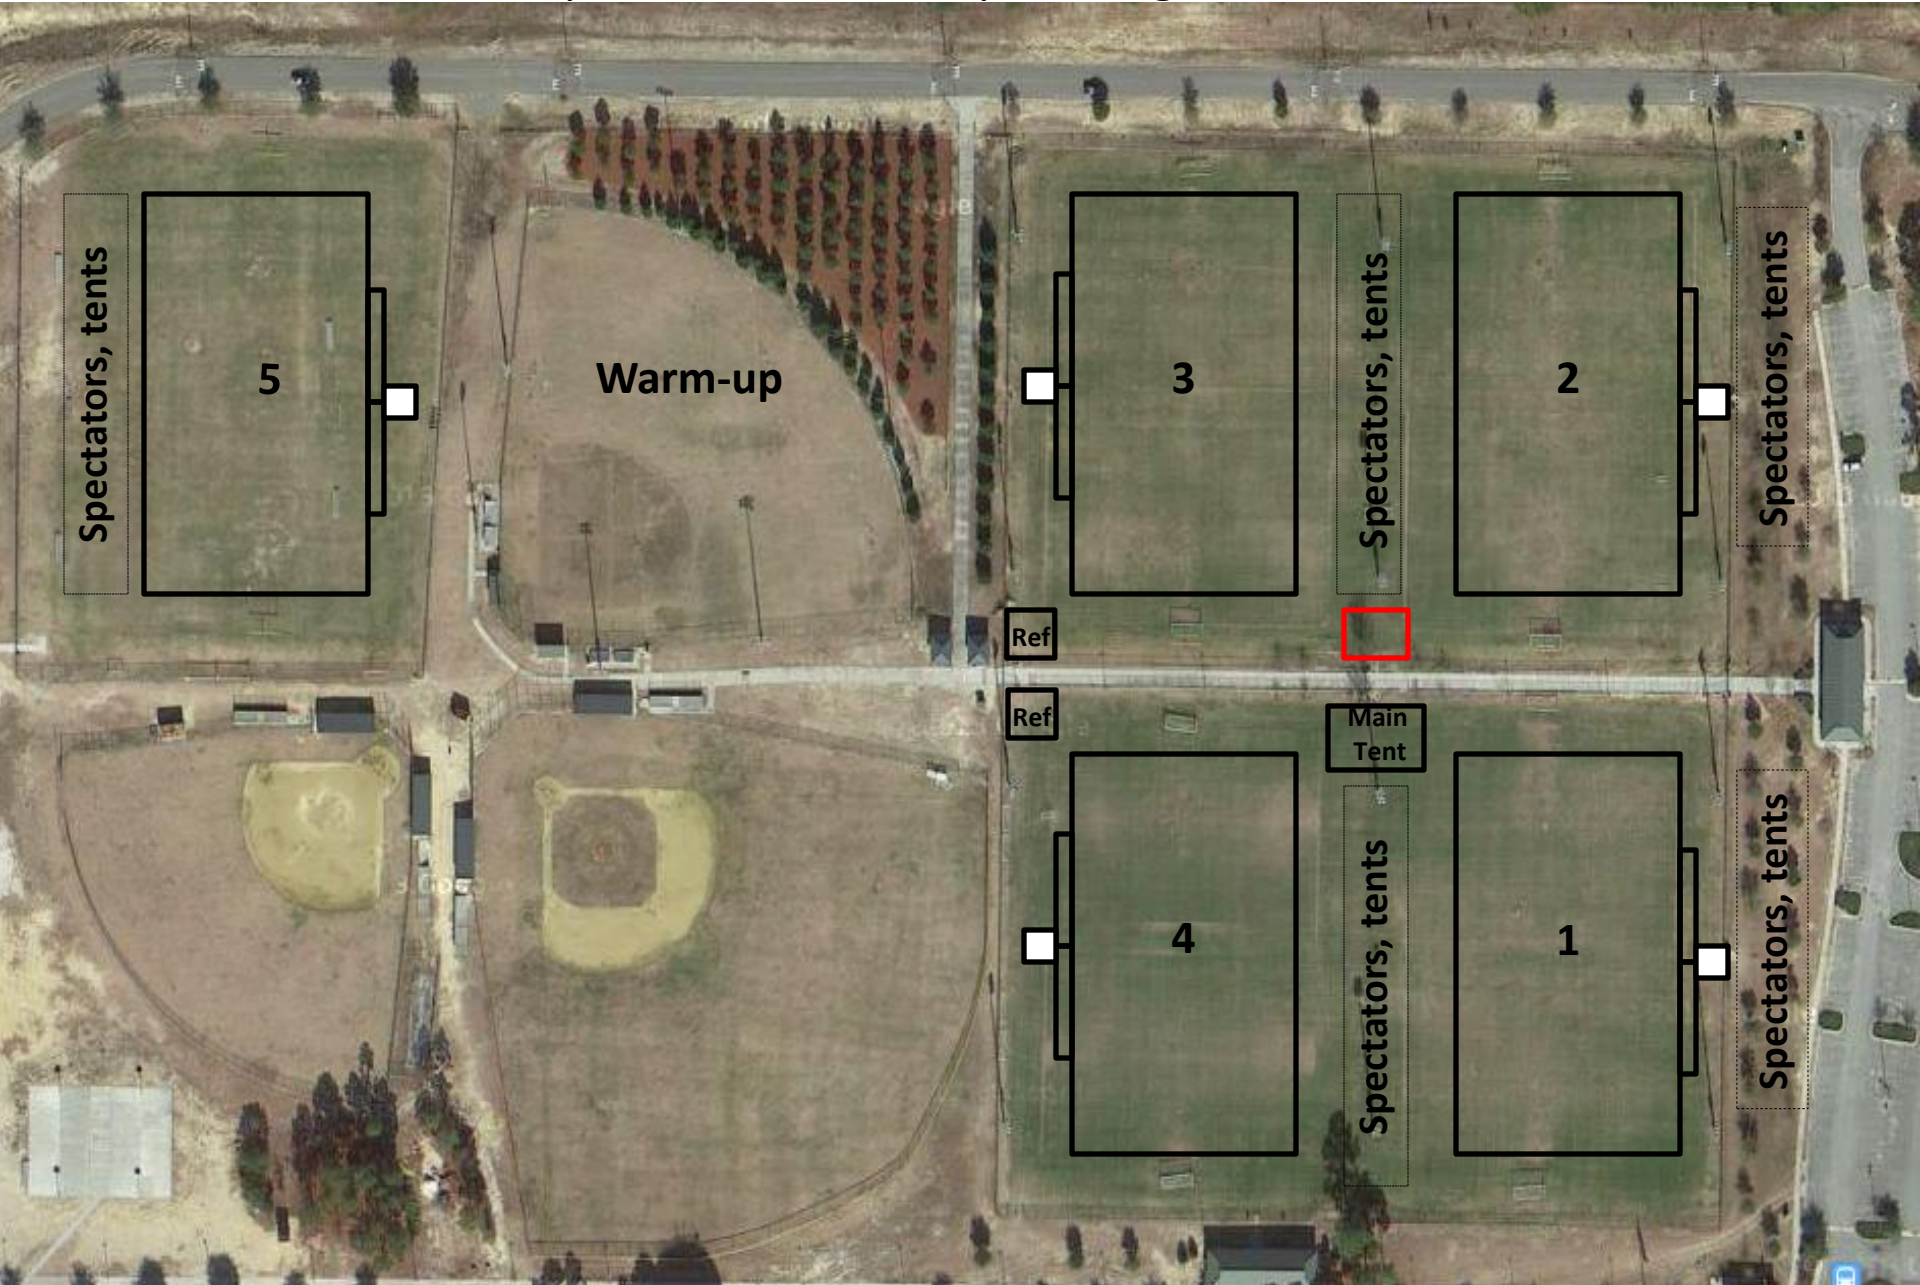

Spectators, tents

5

Warm-up

3

Spectators, tents

2

Spectators, tents

Ref

Ref

Main Tent

4

Spectators, tents

1

Spectators, tents

(Cape Fear Clash 2014) Field 5-6 Murray Middle School and Ashley HS
555 Halyburton Memorial Pky Wilmington, NC 28409

Ogden Park(Cape Fear Clash 2014) Girls fields 1 and 2