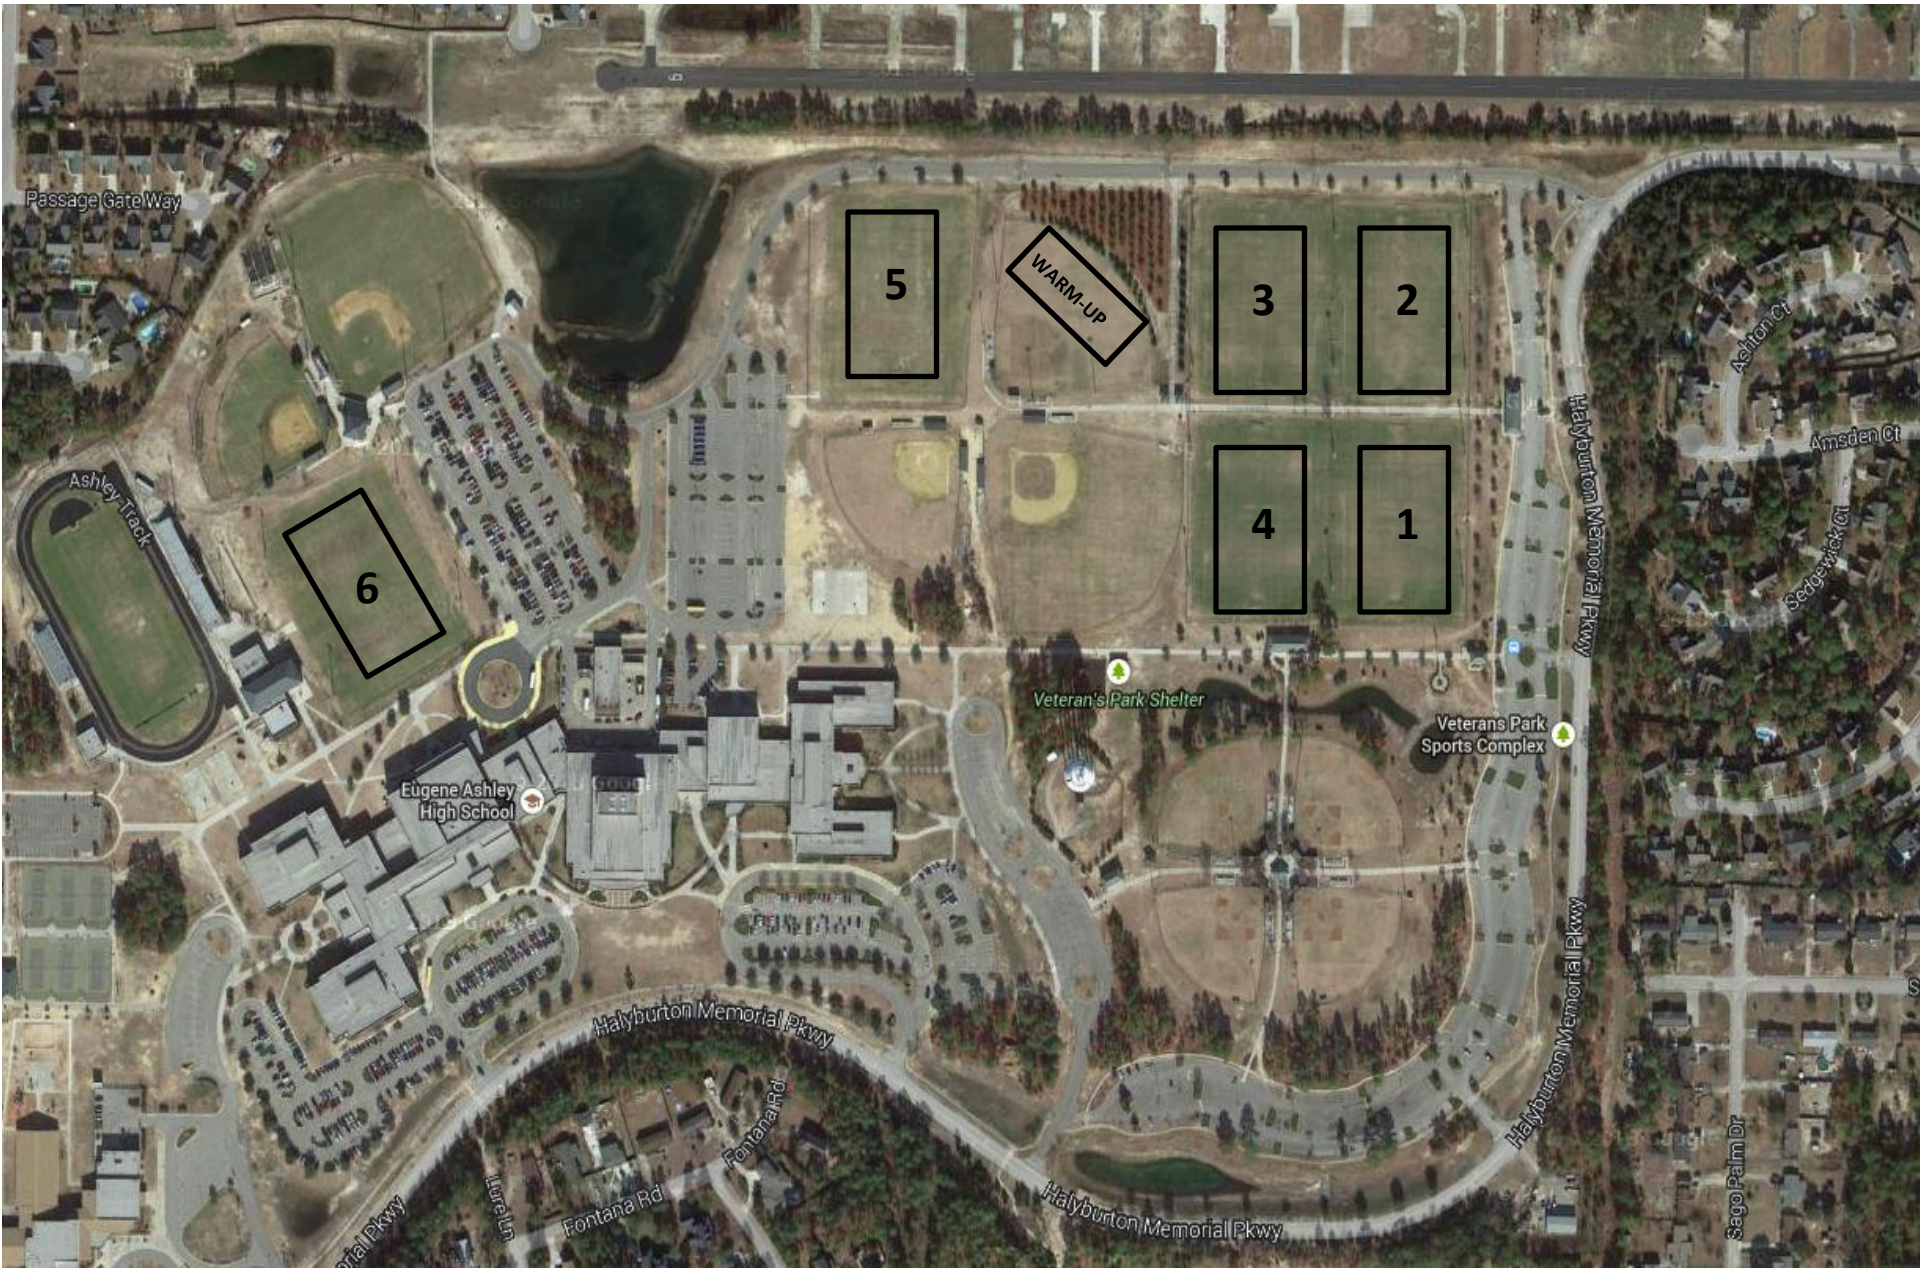

Veterans Park (Cape Fear Clash 2014) Over view 6 fields

555 Halyburton Memorial Pky Wilmington, NC 28409

Veterans Park (Cape Fear Clash 2014) Field 1-5 Veterans Park and Murray MS

555 Halyburton Memorial Pky Wilmington, NC 28409

Spectators, tents

5

Warm-up

3

Spectators, tents

2

Spectators, tents

Ref

Ref

Main Tent

4

Spectators, tents

1

Spectators, tents

(Cape Fear Clash 2014) Field 5-6 Murray Middle School and Ashley HS
555 Halyburton Memorial Pky Wilmington, NC 28409

Ogden Park(Cape Fear Clash 2014) Girls fields 1 and 2