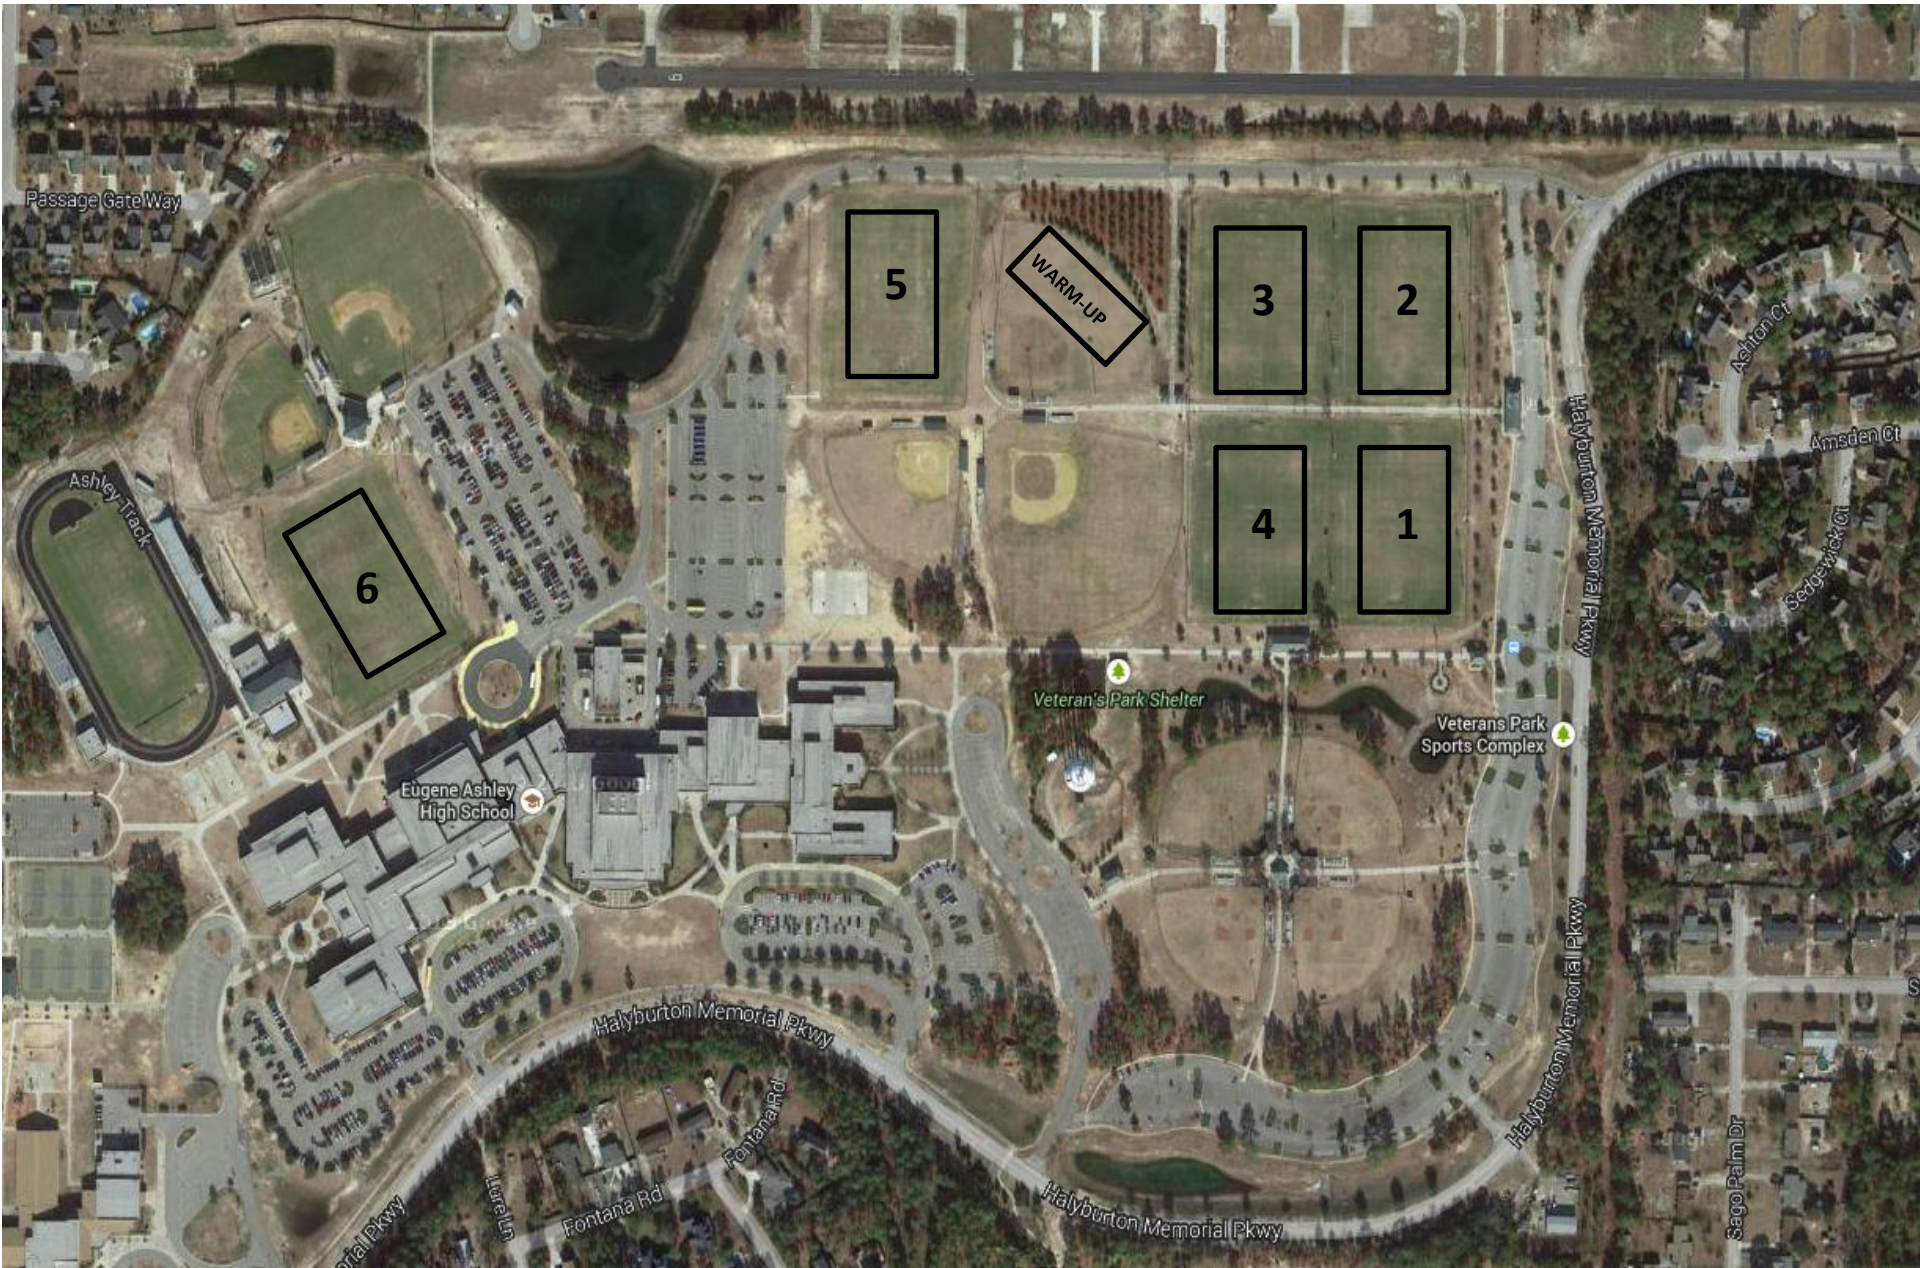

Veterans Park (Cape Fear Clash 2014) Over view 6 fields

555 Halyburton Memorial Pky Wilmington, NC 28409

Veterans Park (Cape Fear Clash 2014) Field 1-5 Veterans Park and Murray MS

555 Halyburton Memorial Pky Wilmington, NC 28409

Spectators, tents

5

Warm-up

3

Spectators, tents

2

Spectators, tents

Ref

Med

Ref

Main Tent

4

Spectators, tents

1

Spectators, tents

(Cape Fear Clash 2014) Field 5-6 Murray Middle School and Ashley HS
555 Halyburton Memorial Pky Wilmington, NC 28409