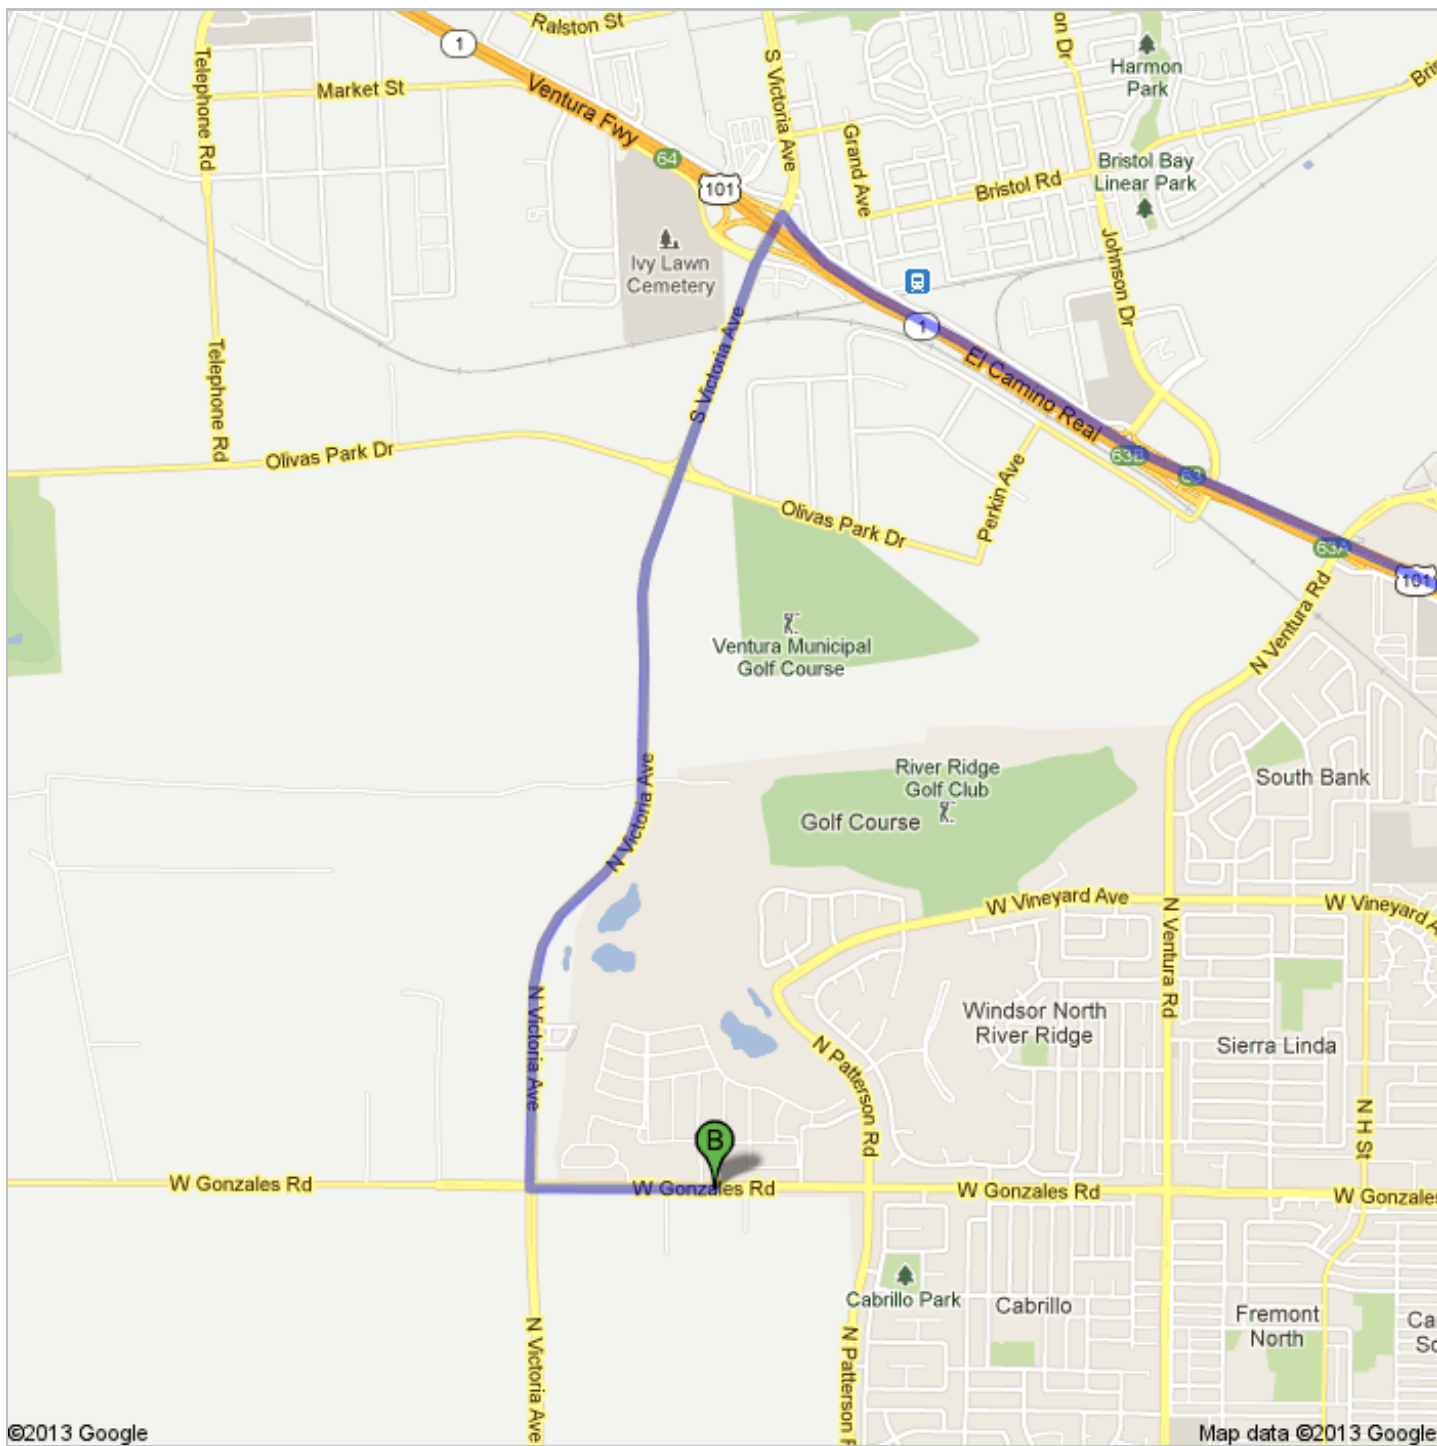

Directions to Oxnard High School
3400 W Gonzales Rd, Oxnard, CA 93036
33.8 mi – about 36 mins

A Tierra Rejada Rd

1. Head **east** on **Tierra Rejada Rd** toward **Mountain Meadow Dr** go 2.7 mi
About 4 mins total 2.7 mi

 2. Slight right to merge onto **CA-23 S** go 6.5 mi
About 6 mins total 9.2 mi

 3. Take exit **12B** to merge onto **US-101 N** toward **Ventura** go 21.5 mi
About 19 mins total 30.7 mi

 4. Take exit **64** for **Victoria Ave** toward **Channel Island Harbor** go 0.2 mi
total 30.9 mi

 5. Turn left onto **S Victoria Ave** go 2.5 mi
About 4 mins total 33.4 mi

 6. Turn left onto **W Gonzales Rd** go 0.4 mi
Destination will be on the right
About 2 mins total 33.8 mi

B **Oxnard High School**
3400 W Gonzales Rd, Oxnard, CA 93036

These directions are for planning purposes only. You may find that construction projects, traffic, weather, or other events may cause conditions to differ from the map results, and you should plan your route accordingly. You must obey all signs or notices regarding your route.