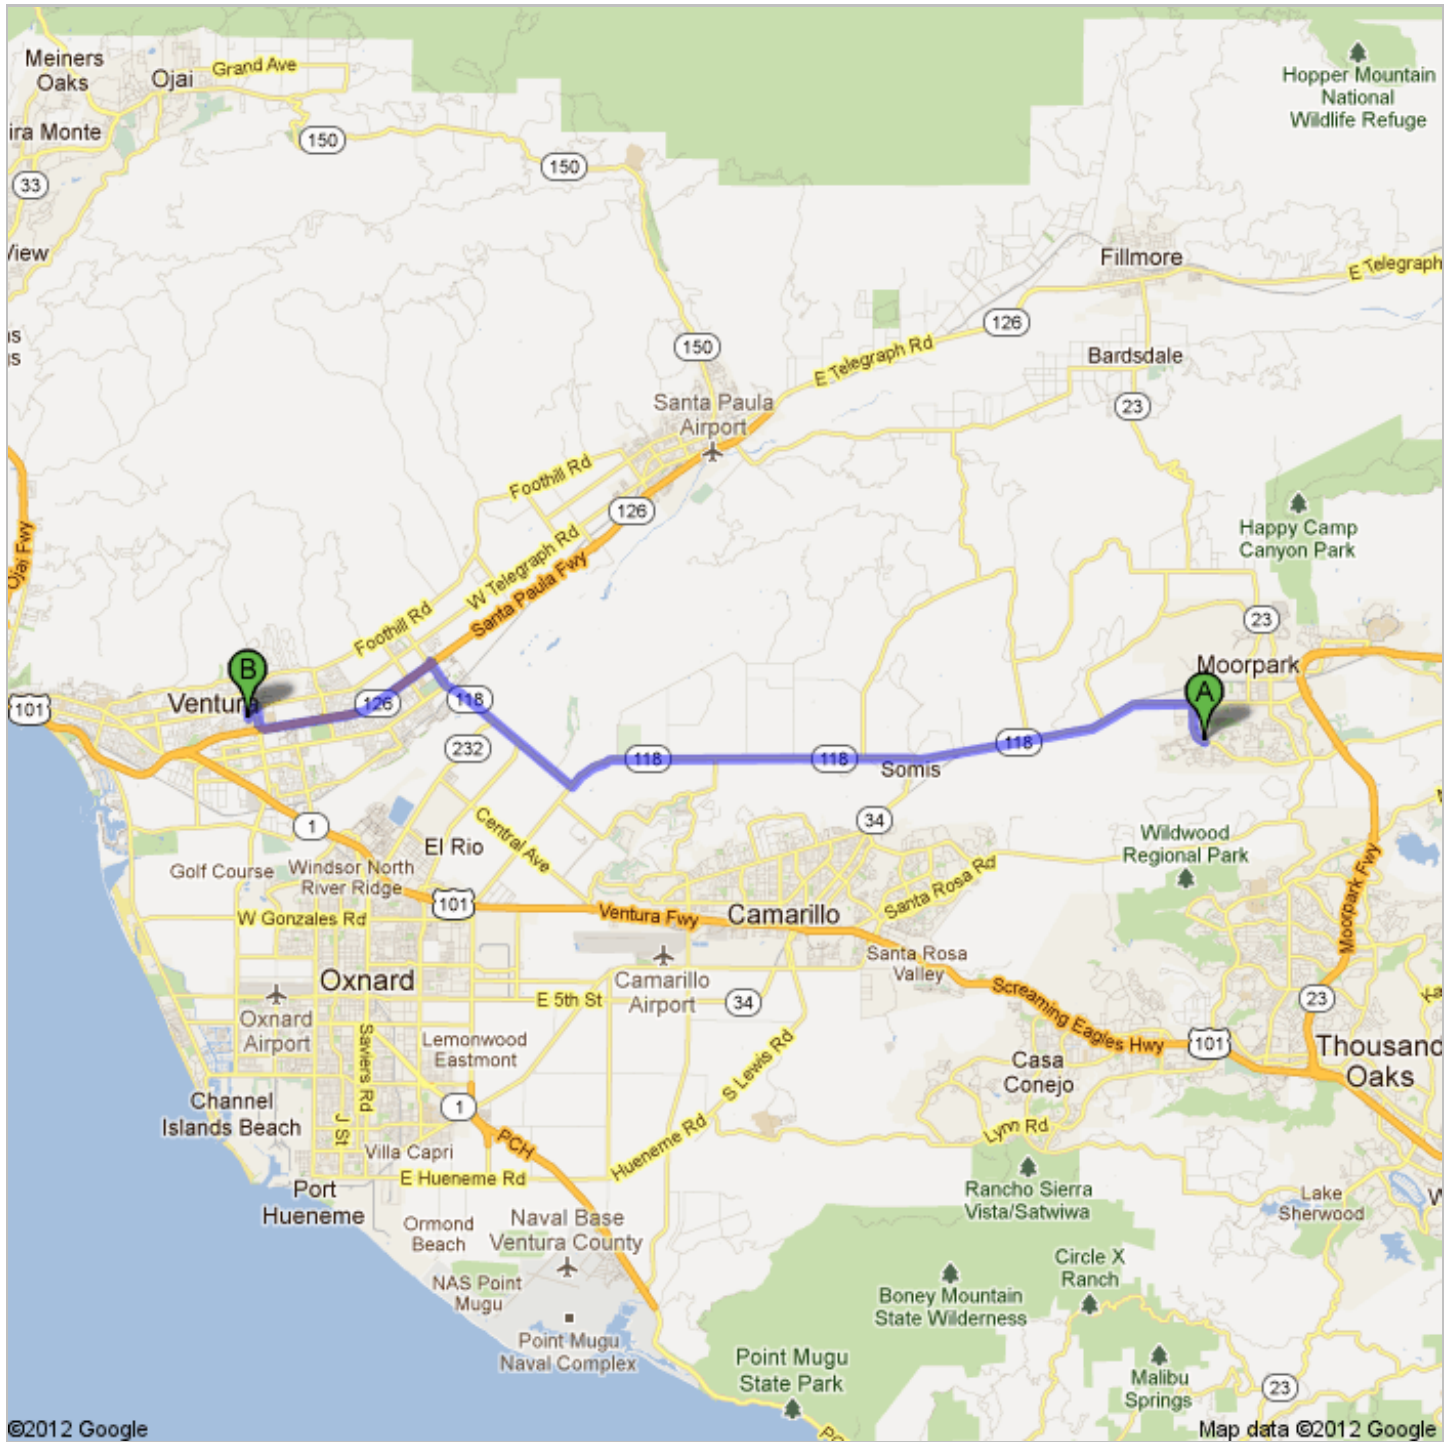

Directions to Buena High School

5670 Telegraph Road, Ventura, CA 93003 - (805) 289-1826

21.3 mi – about 29 mins

Moorpark High School

4500 Tierra Rejada Road, Moorpark, CA 93021 - (805) 378-6305

- | | | |
|--|---|-----------------------------|
| | 1. Head west on Tierra Rejada Rd toward Brookwood Dr
About 2 mins | go 0.8 mi
total 0.8 mi |
| | 2. Turn left onto CA-118 W/E Los Angeles Ave
About 16 mins | go 12.3 mi
total 13.1 mi |
| | 3. Turn right onto CA-118 W/Los Angeles Ave
Continue to follow CA-118 W
About 5 mins | go 3.6 mi
total 16.7 mi |
| | 4. Merge onto CA-126 W via the ramp to Ventura
About 3 mins | go 3.4 mi
total 20.2 mi |
| | 5. Take exit 1C toward US-101 S | go 0.3 mi
total 20.5 mi |
| | 6. Turn right onto S Victoria Ave | go 0.4 mi
total 20.9 mi |
| | 7. Turn left onto Telegraph Rd
About 1 min | go 0.2 mi
total 21.1 mi |
| | 8. Turn left onto S Wake Forest Ave
<i>Destination will be on the left</i>
About 1 min | go 0.2 mi
total 21.3 mi |

Buena High School

5670 Telegraph Road, Ventura, CA 93003 - (805) 289-1826

These directions are for planning purposes only. You may find that construction projects, traffic, weather, or other events may cause conditions to differ from the map results, and you should plan your route accordingly. You must obey all signs or notices regarding your route.

Map data ©2012 Google

Directions weren't right? Please find your route on maps.google.com and click "Report a problem" at the bottom left.