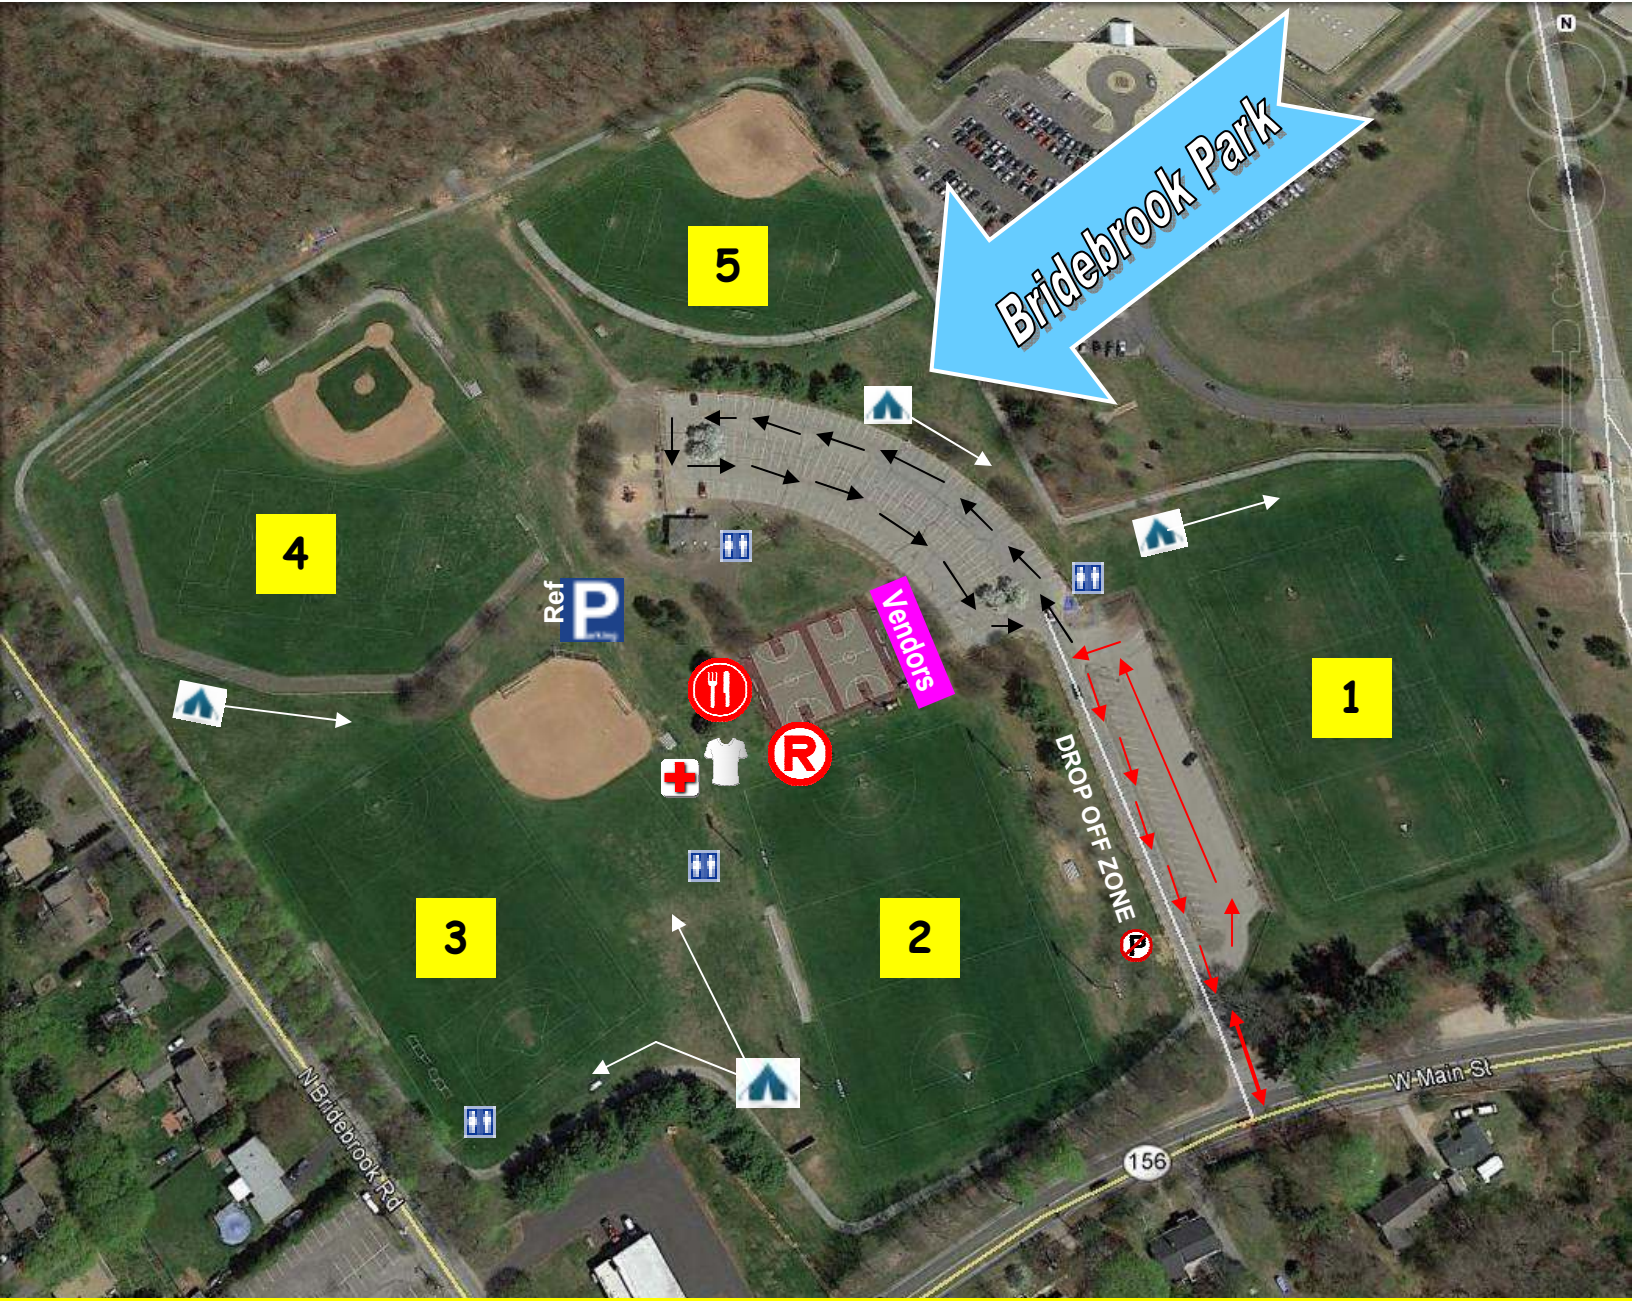

-  Registration Tent
-  First Aid/Trainers
-  Concession Stand
-  Jam T-Shirt Tent
-  Team Tents
-  Restroom/Port-a-Potty
-  Jam Staff/Ref Parking

5 FIELDS

Coastal Jam Field Maps