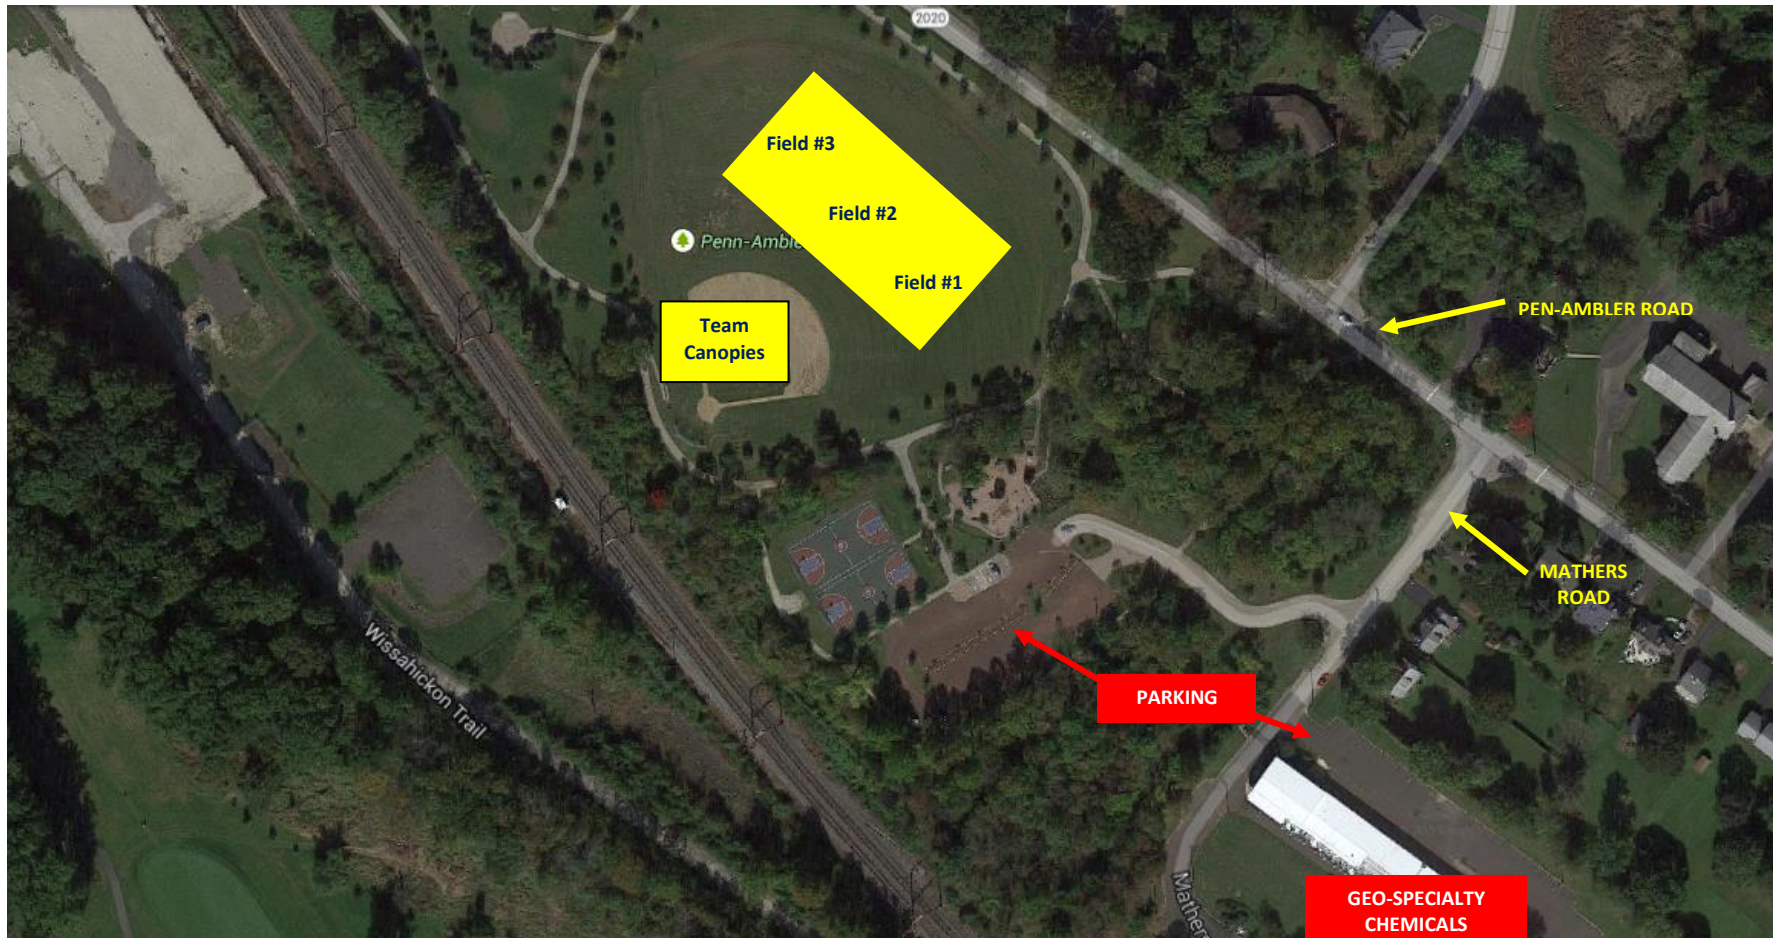

**WISLAX LACROSSE INVITATIONAL
SATURDAY, MAY 9TH 2015**

**PEN-AMBLER PARK
700 PEN-AMBLER ROAD, AMBLER PA 19002
FIELD LOCATION & OVERVIEW**

- **TEAM AREA:** This map depicts an overview of the field at Pen-Amble Park where the games are to be played and teams can setup canopies.
- **CHECK-IN:** The registration table will have all the information that coaches and parents need for the event.
- **PARKING:** Available at the playground entrance as well as at the next door business, GEO Specialty Chemicals.
- **CLINICS:** Fusion Lacrosse & team games will offered during the event. Times for the team clinics will be available at the registration table and on the day's schedule.
- **QUESTIONS / CONTACT INFORMATION:** Any questions please contact Chuck Wurzbach, WissLax Director, @ 484-919-0053.

WISSLAX LACROSSE INVITATIONAL
SATURDAY, MAY 9TH
700 PEN AMBLER ROAD, AMBLER PA 19002

TIME	Field	Team	Team
7:30 - 8:25 AM	#1	Warmup Ends @ 8:25 AM	
8:30 AM	#1	WissLax	LTA 1
9:00 AM	#1	LTA 2	Limerick 1
9:30 AM	#1	Limerick 2	WissLax
10:00 AM	#1	LTA 1	Limerick 1
10:30 AM	#1	LTA 2	Limerick 2
11:00 AM	#1	WissLax	Limerick 1
11:30 AM	#1	Limerick 2	LTA 1
12:00 Noon	#1	WissLax	LTA 2
12:30 PM	#1	WissLax 7/8	Limerick 7/8
1:30 PM	END OF FULL FIELD / CONVERT TO 3 FIELDS		
	FIELD 1	FIELD 2	FIELD 3
2:30 PM	1V2	3V4	5V7
2:55 PM	6V8	4V5	2V7
3:20 PM	6V7	1V8	2V3
3:45 PM	2V5	4V8	1V6
4:10 PM	5V6	1V3	4V7
4:30 PM	END OF GAMES		