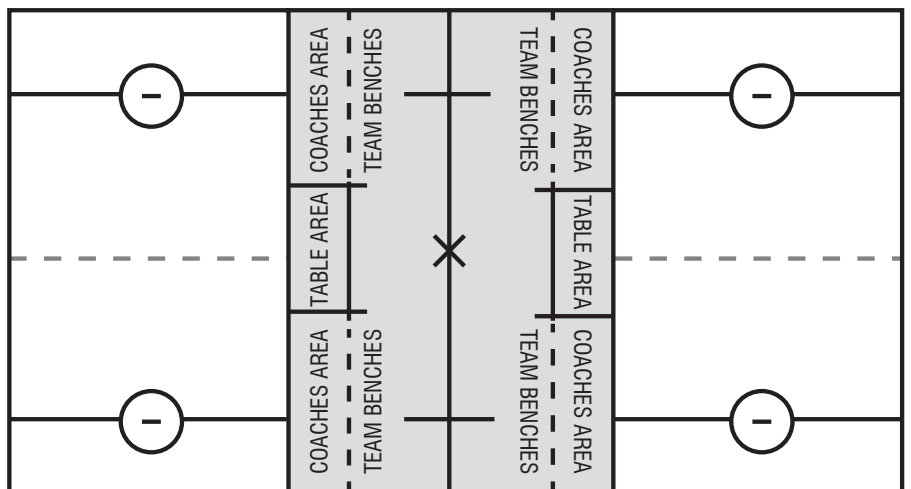

Mass Bay Youth Lacrosse League

Coaching Education & Certification Clinic

U15 & U13 Field (110 yards X 60 yards)

U11 Field (90 yards X 40 yards)

U9 Fields (60 yards X 35 yards)

Notes: