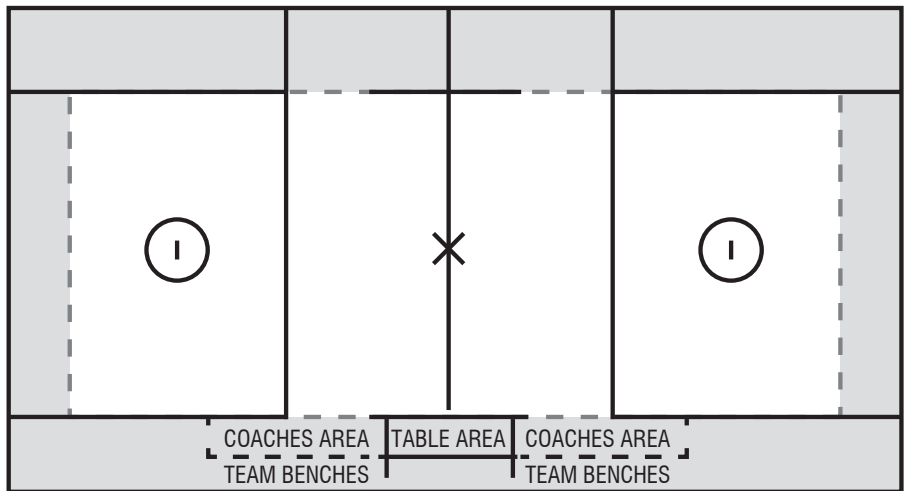

Mass Bay Youth Lacrosse League

Coaching Education & Certification Clinic

U15 & U13 Field (110 yards X 60 yards)

U11 Field (90 yards X 40 yards)

U9 Fields (60 yards X 35 yards)

Notes: