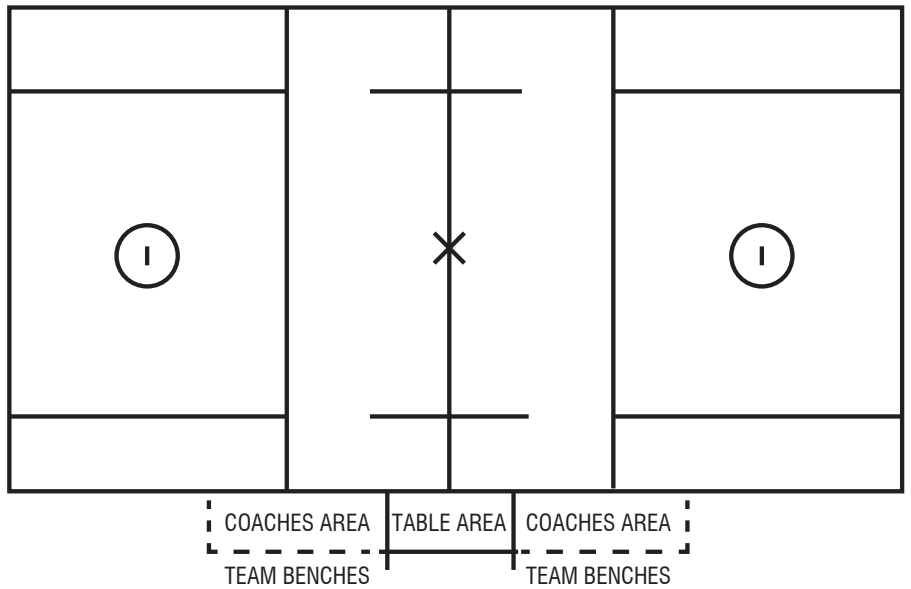

Mass Bay Youth Lacrosse League

Coaching Education & Certification Clinic

U15 & U13 Field (110 yards X 60 yards)

U11 Field (90 yards X 40 yards)

U9 Fields (60 yards X 35 yards)

Notes: