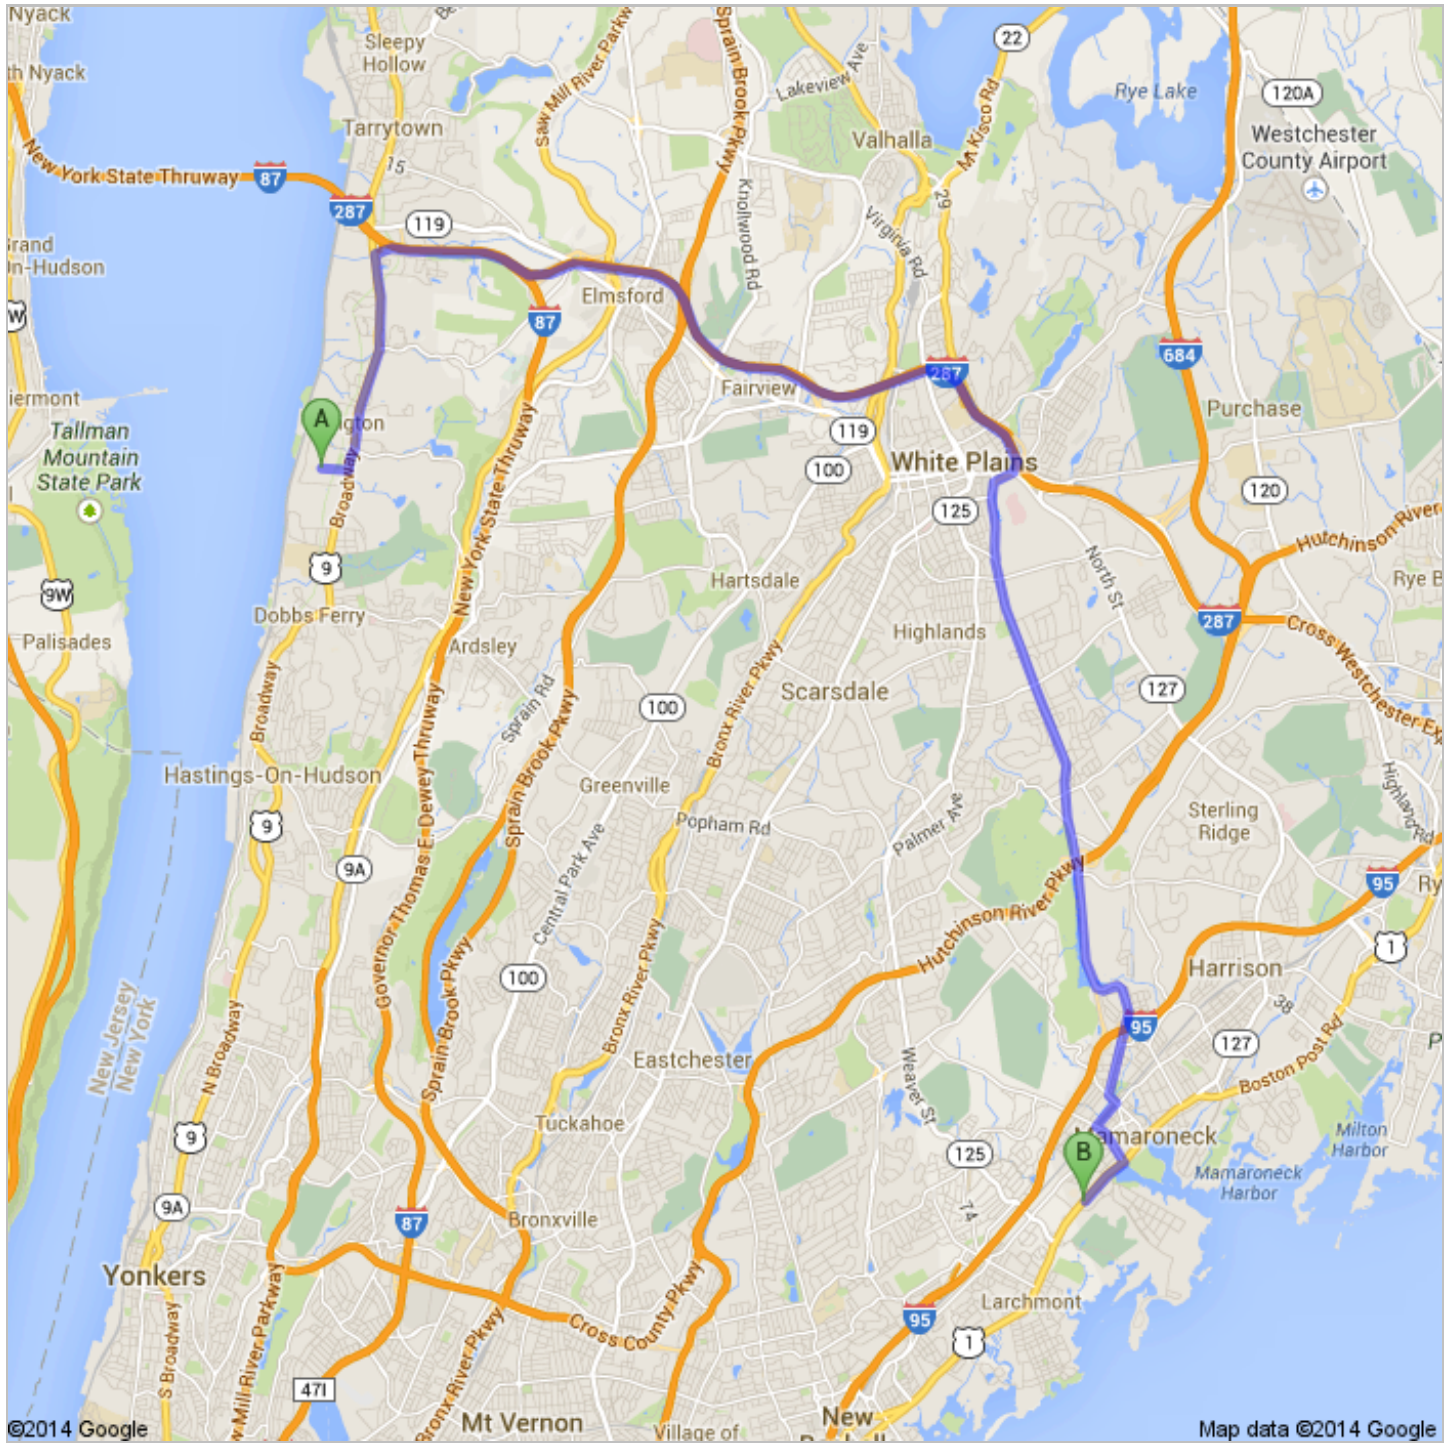

Directions to Mamaroneck School

1000 W Boston Post Rd, Mamaroneck, NY 10543

16.2 mi – about 28 mins

GO BULLDOGS - BEAT LMYL!

Dows Ln, Irvington, NY 10533

- | | | |
|--|---|----------------------------|
| | 1. Head east on Dows Ln toward El Retiro Ln
About 45 secs | go 0.2 mi
total 0.2 mi |
| | 2. Turn left onto Broadway
About 5 mins | go 1.9 mi
total 2.2 mi |
| | 3. Turn right onto the Interstate 287 E/Interstate 87 S/New York State Thruway ramp to White Plains | go 0.2 mi
total 2.4 mi |
| | 4. Merge onto I-287 E/I-87 S/New York State Thruway
Continue to follow I-287 E
About 7 mins | go 6.4 mi
total 8.8 mi |
| | 5. Take exit 8W for Bloomingdale Rd | go 0.3 mi
total 9.1 mi |
| | 6. Turn left onto Bloomingdale Rd | go 0.1 mi
total 9.2 mi |
| | 7. Slight left to stay on Bloomingdale Rd
About 1 min | go 0.6 mi
total 9.8 mi |
| | 8. Turn right to stay on Bloomingdale Rd | go 49 ft
total 9.8 mi |
| | 9. Turn left onto Mamaroneck Ave
About 9 mins | go 5.2 mi
total 15.0 mi |
| | 10. Turn right onto Hoyt Ave
About 46 secs | go 0.3 mi
total 15.3 mi |
| | 11. Turn left onto Fenimore Rd
About 1 min | go 0.4 mi
total 15.7 mi |
| | 12. Turn right onto W Boston Post Rd
<i>Destination will be on the right</i>
About 1 min | go 0.5 mi
total 16.2 mi |

Mamaroneck School

1000 W Boston Post Rd, Mamaroneck, NY 10543

These directions are for planning purposes only. You may find that construction projects, traffic, weather, or other events may cause conditions to differ from the map results, and you should plan your route accordingly. You must obey all signs or notices regarding your route.