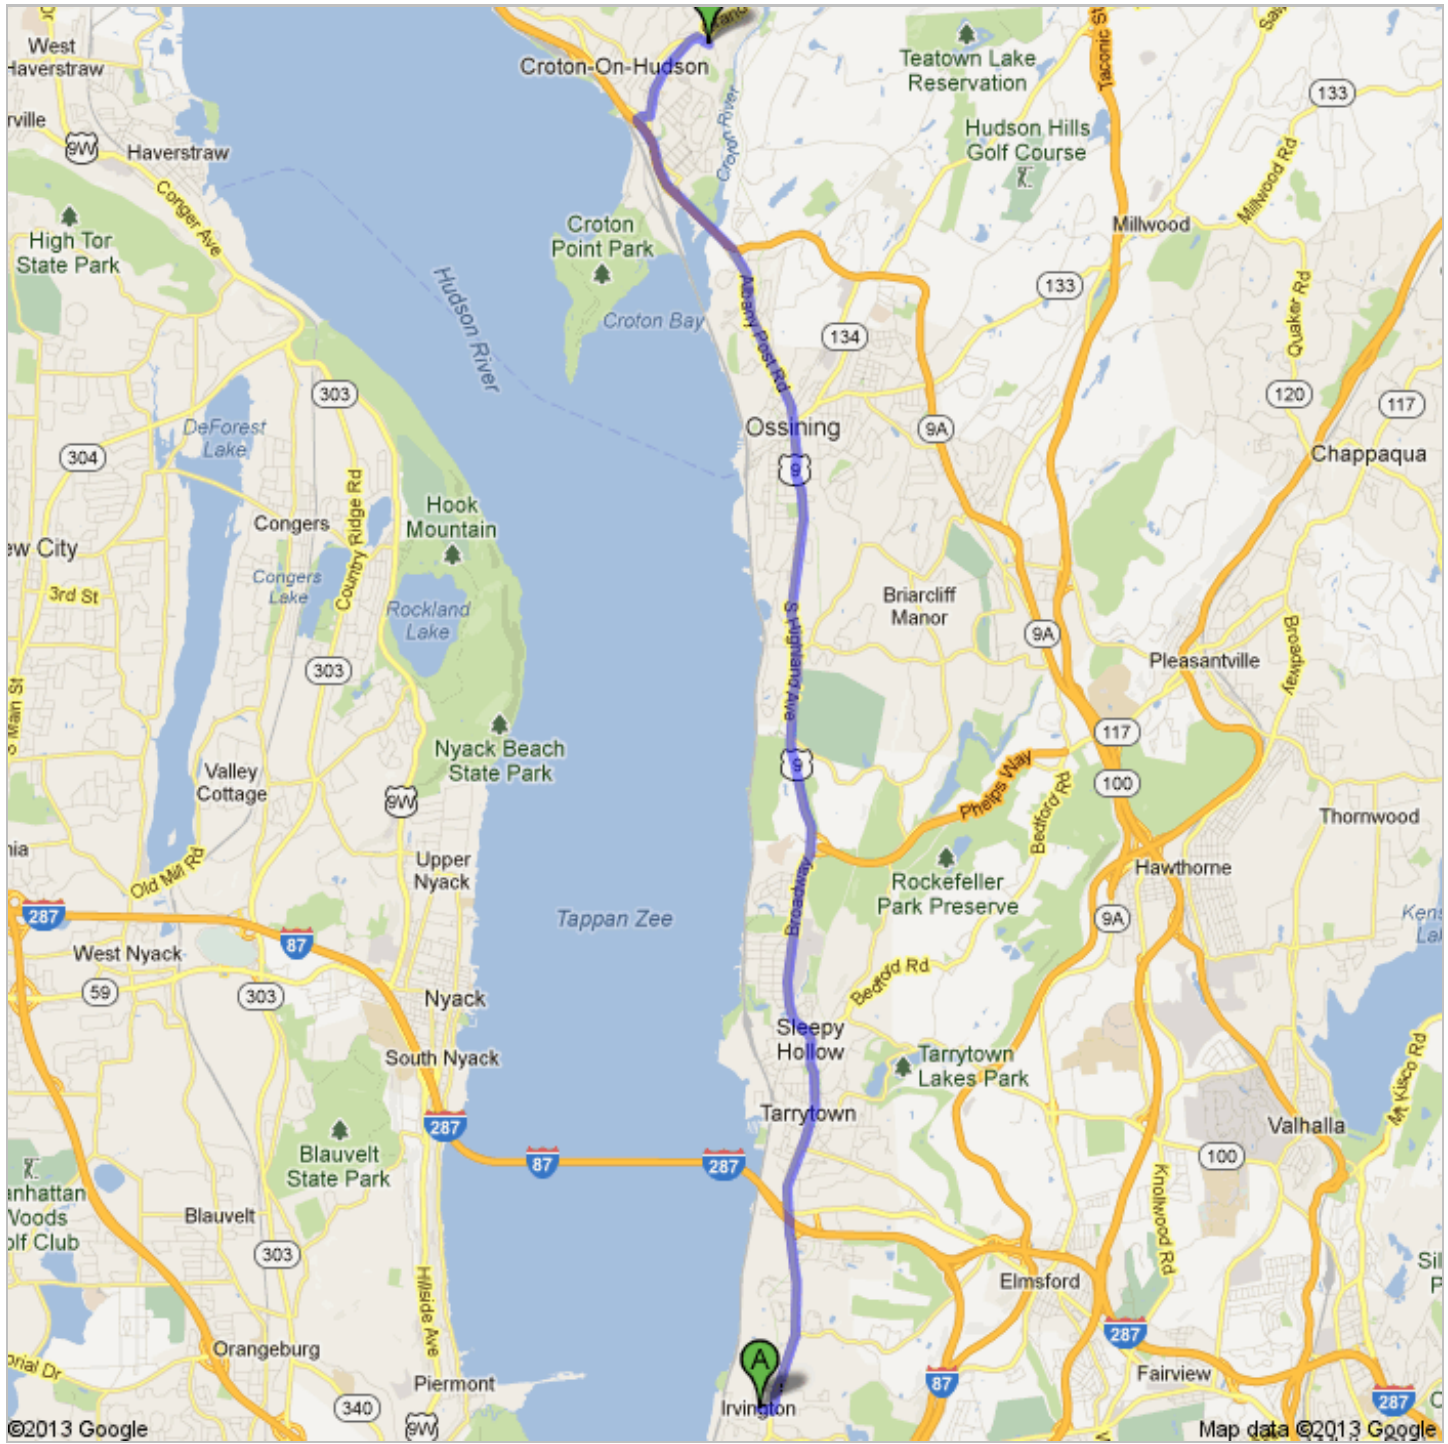

Directions to 8 Gerstein St, Croton-on-Hudson, NY 10520

13.2 mi – about 29 mins

GO BULLDOGS - BEAT CROTON!

 Irvington, NY

1. Head **east** on **Main St** toward **N Aqueduct Ln** go 0.1 mi
total 0.1 mi

 2. Turn left onto **U.S. 9 N/Broadway**
Continue to follow U.S. 9 N
About 24 mins go 11.8 mi
total 11.9 mi

 3. Take the **New York 9A** exit toward **NY-129** go 0.2 mi
total 12.1 mi

 4. Turn right onto **New York 9A N/Municipal Pl**
Continue to follow Municipal Pl
About 1 min go 0.1 mi
total 12.2 mi

 5. Turn left onto **Maple St**
About 2 mins go 0.8 mi
total 12.9 mi

6. Continue onto **Grand St** go 417 ft
total 13.0 mi

 7. Turn right onto **Wood St** go 256 ft
total 13.1 mi

 8. Take the 1st right onto **Gerstein St**
Destination will be on the right go 430 ft
total 13.2 mi

 8 Gerstein St, Croton-on-Hudson, NY 10520

These directions are for planning purposes only. You may find that construction projects, traffic, weather, or other events may cause conditions to differ from the map results, and you should plan your route accordingly. You must obey all signs or notices regarding your route.