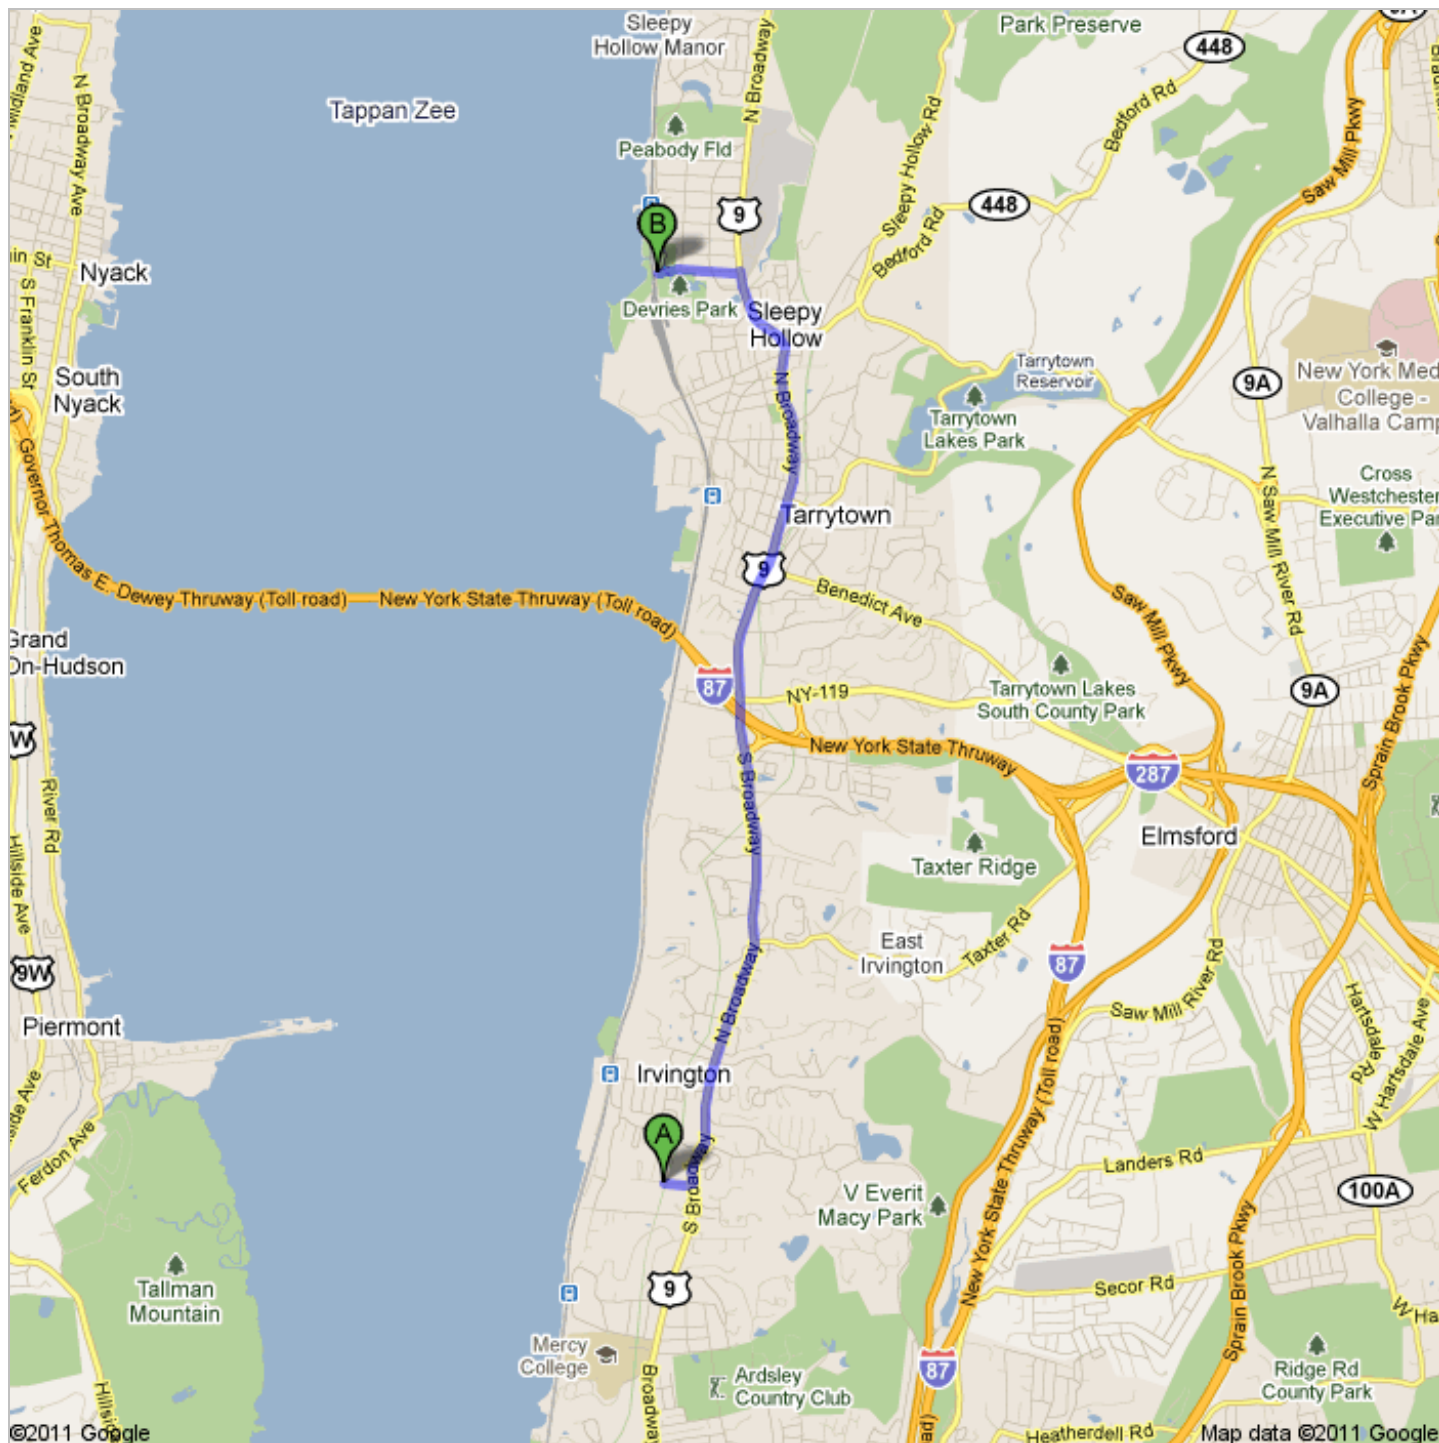

Directions to Kingsland Point County Park

299 Palmer Ave, Sleepy Hollow, NY 10591 - (914) 366-5109

4.7 mi – about 14 mins

Don't forget: be there at 6:00, and you must wear your uniforms and your gear or you can't play!

 Dows Ln, Irvington, NY 10533

1. Head **east** on **Dows Ln** toward **Old Croton Trailway State Park** go 0.1 mi
total 0.1 mi

 2. Turn left onto **US-9 N/S Broadway** go 3.8 mi
About 10 mins total 3.9 mi

 3. Turn left onto **N Broadway** go 0.4 mi
About 2 mins total 4.3 mi

 4. Turn left onto **Devries Ave** go 0.4 mi
About 2 mins total 4.7 mi

 **Kingsland Point County Park**
299 Palmer Ave, Sleepy Hollow, NY 10591 - (914) 366-5109

These directions are for planning purposes only. You may find that construction projects, traffic, weather, or other events may cause conditions to differ from the map results, and you should plan your route accordingly. You must obey all signs or notices regarding your route.