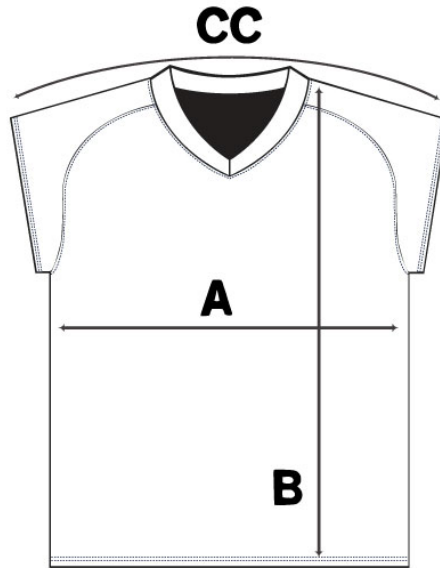

**CAPPED SLEEVE JERSEYS
LADIES/YOUTH**

SIZE / INCHES	A	B	C
ADULT 3XL	23.5	29	28.5
ADULT 2XL	22	28.5	26.5
ADULT XL	19.5	28	24
ADULT L	18.5	27.25	23
ADULT M	17	26.25	22
ADULT SMALL	16	25.25	21
YOUTH L	15	24	20
YOUTH M	14	23.25	19
YOUTH S	13	22.25	18.5
YOUTH XS	12.5	21	17.5

MEASUREMENTS IN INCHES

**LADIES KILTS/SKORTS
LADIES/YOUTH**

SIZE / INCHES	A	B	C
ADULT 3XL	39	52	19
ADULT 2XL	37	50	18
ADULT XL	35	49	17
ADULT L	32.5	48	16
ADULT M	29.5	47	15.5
ADULT SMALL	26.5	46	15
YOUTH L	24	41	13
YOUTH M	22.5	40	12.5
YOUTH S	21.5	39	12
YOUTH XS	20	38	11.5

A=STRETCHED WAIST

MEASUREMENTS IN INCHES

A and B are measured completely around.

PREDATOR Sports Size Chart For Men Shooter Shirts

	YS	YM	YL	YXL	AS	AM	AL	AXL	A2XL	A3XL
A Total Length	22.5	26	27	28	28.15	29	30	31	32	33
B Total Width	19.5	20.25	21	21.5	21.5	22	22.75	23.5	24.25	26.5
C Neck Round Full	16	16.5	17	17.5	17.5	18.25	19	19.75	20.5	21.25
D Sleeve Length	13	13.5	14	14.25	14.25	14.75	15.25	15.75	16.25	17.75
E Sleeve Open Round	14.25	14.5	15	15.5	15.5	16	16.5	17.25	17.75	18.25

PREDATOR® SIZE CHART FOR MEN'S WIDE SHOULDER PINNIES

INCHES	YXS	YS	YM	YL	YXL	AXS	AS	AM	AL	AXL	AXXL
A.	18.5	19.5	20.5	21.5	22	23.25	24.5	25.5	26.5	27.5	28.5
B.	16.5	17.5	18.5	19.5	20.5	21	21.5	22.5	23.5	24.5	25.5
C.	16.25	17	17.75	19	19.75	21.5	22.75	24	25.25	27.5	29.75
D.	6.25	6.5	6.75	7	7.25	7.5	7.75	8	8.25	8.5	8.75
E.	3.75	4	4	4.25	4.25	4.25	4.5	4.75	5	5.25	5.5
F.	5	5.25	5.5	6	6.25	7	7.5	8	8.5	9.5	10.5
G.	5	6.5	7	7.5	8	8.5	9	9.5	10	10.5	11
H.	1	1.25	1.25	1.5	1.5	1.75	1.75	1.75	2	2	2.25
I.	12	12.5	13	13.5	14	14.5	15	15.5	16	17	17.5
J.	15.5	16.5	17.5	18.5	19.5	20	20.5	21.5	22.5	23.5	24.5