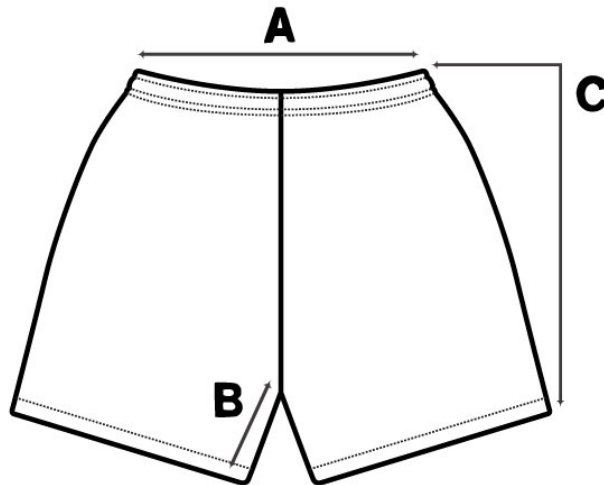

PREDATOR® SIZE CHART FOR MEN'S WIDE SHOULDER PINNIES

INCHES	YXS	YS	YM	YL	YXL	AXS	AS	AM	AL	AXL	AXXL
A.	18.5	19.5	20.5	21.5	22	23.25	24.5	25.5	26.5	27.5	28.5
B.	16.5	17.5	18.5	19.5	20.5	21	21.5	22.5	23.5	24.5	25.5
C.	16.25	17	17.75	19	19.75	21.5	22.75	24	25.25	27.5	29.75
D.	6.25	6.5	6.75	7	7.25	7.5	7.75	8	8.25	8.5	8.75
E.	3.75	4	4	4.25	4.25	4.25	4.5	4.75	5	5.25	5.5
F.	5	5.25	5.5	6	6.25	7	7.5	8	8.5	9.5	10.5
G.	5	6.5	7	7.5	8	8.5	9	9.5	10	10.5	11
H.	1	1.25	1.25	1.5	1.5	1.75	1.75	1.75	2	2	2.25
I.	12	12.5	13	13.5	14	14.5	15	15.5	16	17	17.5
J.	15.5	16.5	17.5	18.5	19.5	20	20.5	21.5	22.5	23.5	24.5

WIDE SHOULDER CUT PINNY (NEW!)

LACROSSE SHORTS

A=STRETCHED WAIST

MENS/YOUTH

SIZE / INCHES	A	B	C
ADULT 3XL	44	12	24
ADULT 2XL	42	11	23
ADULT XL	38	10	22
ADULT L	34	10	21
ADULT M	32	9	20
ADULT SMALL	28	9	18.5
YOUTH L	26	8	17.5
YOUTH M	24	8	16.5
YOUTH S	22.5	7.5	16
YOUTH XS	20	7.5	15

MEASUREMENTS IN INCHES