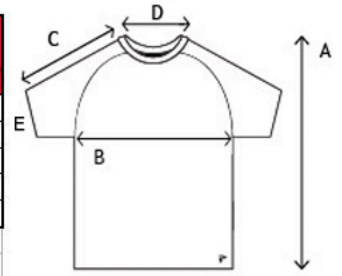

MEASUREMENTS IN INCHES

**LADIES KILTS/SKORTS
LADIES/YOUTH**

SIZE / INCHES	A	B	C
ADULT 3XL	39	52	19
ADULT 2XL	37	50	18
ADULT XL	35	49	17
ADULT L	32.5	48	16
ADULT M	29.5	47	15.5
ADULT SMALL	26.5	46	15
YOUTH L	24	41	13
YOUTH M	22.5	40	12.5
YOUTH S	21.5	39	12
YOUTH XS	20	38	11.5

A=STRETCHED WAIST

MEASUREMENTS IN INCHES

A and B are measured completely around.

PREDATOR Sports Size Chart For Men Shooter Shirts

	YS	YM	YL	YXL	AS	AM	AL	AXL	A2XL	A3XL
A Total Length	22.5	26	27	28	28.15	29	30	31	32	33
B Total Width	19.5	20.25	21	21.5	21.5	22	22.75	23.5	24.25	26.5
C Neck Round Full	16	16.5	17	17.5	17.5	18.25	19	19.75	20.5	21.25
D Sleeve Length	13	13.5	14	14.25	14.25	14.75	15.25	15.75	16.25	17.75
E Sleeve Open Round	14.25	14.5	15	15.5	15.5	16	16.5	17.25	17.75	18.25

PREDATOR® SIZE CHART FOR MEN'S WIDE SHOULDER PINNIES

INCHES	YXS	YS	YM	YL	YXL	AXS	AS	AM	AL	AXL	AXXL
A.	18.5	19.5	20.5	21.5	22	23.25	24.5	25.5	26.5	27.5	28.5
B.	16.5	17.5	18.5	19.5	20.5	21	21.5	22.5	23.5	24.5	25.5
C.	16.25	17	17.75	19	19.75	21.5	22.75	24	25.25	27.5	29.75
D.	6.25	6.5	6.75	7	7.25	7.5	7.75	8	8.25	8.5	8.75
E.	3.75	4	4	4.25	4.25	4.25	4.5	4.75	5	5.25	5.5
F.	5	5.25	5.5	6	6.25	7	7.5	8	8.5	9.5	10.5
G.	5	6.5	7	7.5	8	8.5	9	9.5	10	10.5	11
H.	1	1.25	1.25	1.5	1.5	1.75	1.75	1.75	2	2	2.25
I.	12	12.5	13	13.5	14	14.5	15	15.5	16	17	17.5
J.	15.5	16.5	17.5	18.5	19.5	20	20.5	21.5	22.5	23.5	24.5

WIDE SHOULDER CUT PINNY (NEW!)

LACROSSE SHORTS

A=STRETCHED WAIST

MENS/YOUTH

SIZE / INCHES	A	B	C
ADULT 3XL	44	12	24
ADULT 2XL	42	11	23
ADULT XL	38	10	22
ADULT L	34	10	21
ADULT M	32	9	20
ADULT SMALL	28	9	18.5
YOUTH L	26	8	17.5
YOUTH M	24	8	16.5
YOUTH S	22.5	7.5	16
YOUTH XS	20	7.5	15