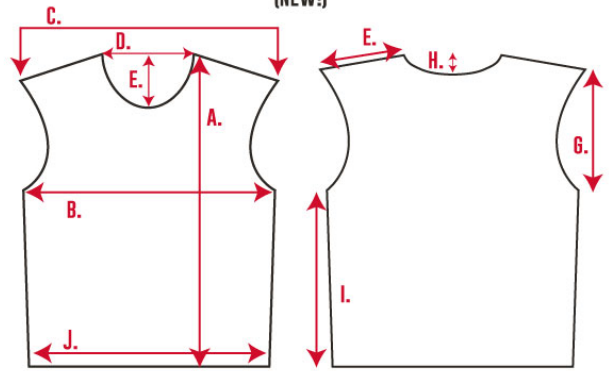

MEASUREMENTS IN INCHES

**LADIES KILTS/SKORTS
LADIES/YOUTH**

SIZE / INCHES	A	B	C
ADULT 3XL	39	52	19
ADULT 2XL	37	50	18
ADULT XL	35	49	17
ADULT L	32.5	48	16
ADULT M	29.5	47	15.5
ADULT SMALL	26.5	46	15
YOUTH L	24	41	13
YOUTH M	22.5	40	12.5
YOUTH S	21.5	39	12
YOUTH XS	20	38	11.5

A=STRETCHED WAIST

MEASUREMENTS IN INCHES

A and B are measured completely around.

PREDATOR Sports Size Chart For Men Shooter Shirts

	YS	YM	YL	YXL	AS	AM	AL	AXL	A2XL	A3XL
A Total Length	22.5	26	27	28	28.15	29	30	31	32	33
B Total Width	19.5	20.25	21	21.5	21.5	22	22.75	23.5	24.25	26.5
C Neck Round Full	16	16.5	17	17.5	17.5	18.25	19	19.75	20.5	21.25
D Sleeve Length	13	13.5	14	14.25	14.25	14.75	15.25	15.75	16.25	17.75
E Sleeve Open Round	14.25	14.5	15	15.5	15.5	16	16.5	17.25	17.75	18.25

PREDATOR® SIZE CHART FOR MEN'S WIDE SHOULDER PINNIES

INCHES	YXS	YS	YM	YL	YXL	AXS	AS	AM	AL	AXL	AXXL
A.	18.5	19.5	20.5	21.5	22	23.25	24.5	25.5	26.5	27.5	28.5
B.	16.5	17.5	18.5	19.5	20.5	21	21.5	22.5	23.5	24.5	25.5
C.	16.25	17	17.75	19	19.75	21.5	22.75	24	25.25	27.5	29.75
D.	6.25	6.5	6.75	7	7.25	7.5	7.75	8	8.25	8.5	8.75
E.	3.75	4	4	4.25	4.25	4.25	4.5	4.75	5	5.25	5.5
F.	5	5.25	5.5	6	6.25	7	7.5	8	8.5	9.5	10.5
G.	5	6.5	7	7.5	8	8.5	9	9.5	10	10.5	11
H.	1	1.25	1.25	1.5	1.5	1.75	1.75	1.75	2	2	2.25
I.	12	12.5	13	13.5	14	14.5	15	15.5	16	17	17.5
J.	15.5	16.5	17.5	18.5	19.5	20	20.5	21.5	22.5	23.5	24.5

WIDE SHOULDER CUT PINNY (NEW!)

LACROSSE SHORTS

A=STRETCHED WAIST

MENS/YOUTH

SIZE / INCHES	A	B	C
ADULT 3XL	44	12	24
ADULT 2XL	42	11	23
ADULT XL	38	10	22
ADULT L	34	10	21
ADULT M	32	9	20
ADULT SMALL	28	9	18.5
YOUTH L	26	8	17.5
YOUTH M	24	8	16.5
YOUTH S	22.5	7.5	16
YOUTH XS	20	7.5	15