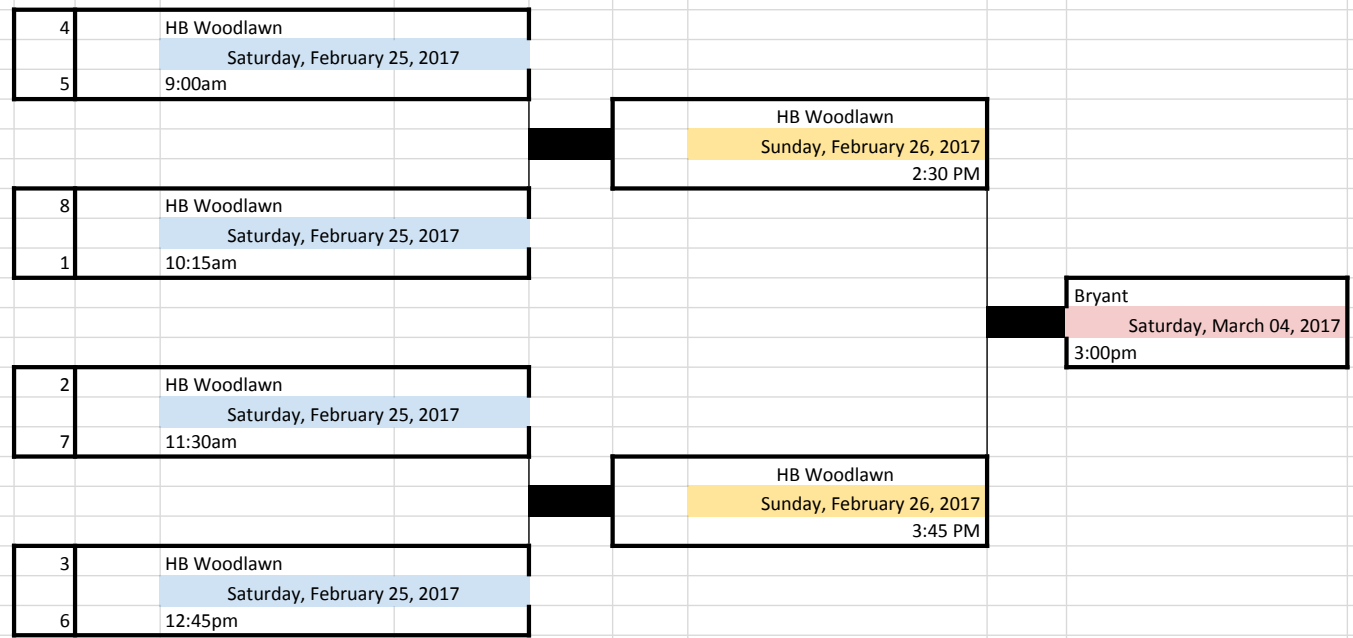

Girls 6-2 (10 teams, 8 teams make the playoffs)

Girls 5-1 (11 teams, 8 teams make the playoffs)

Please note that all dates, times and locations are subject to change

4	Liberty Ms # 1
	Saturday, February 25, 2017
5	9:00am

8	Liberty Ms # 1
	Saturday, February 25, 2017
1	10:15am

7	Liberty Ms # 2
	Saturday, February 25, 2017
2	9:00 AM

3	Liberty Ms # 2
	Saturday, February 25, 2017
6	10:15 AM

Jackson MS - main
Sunday, February 26, 2017
1:00 PM