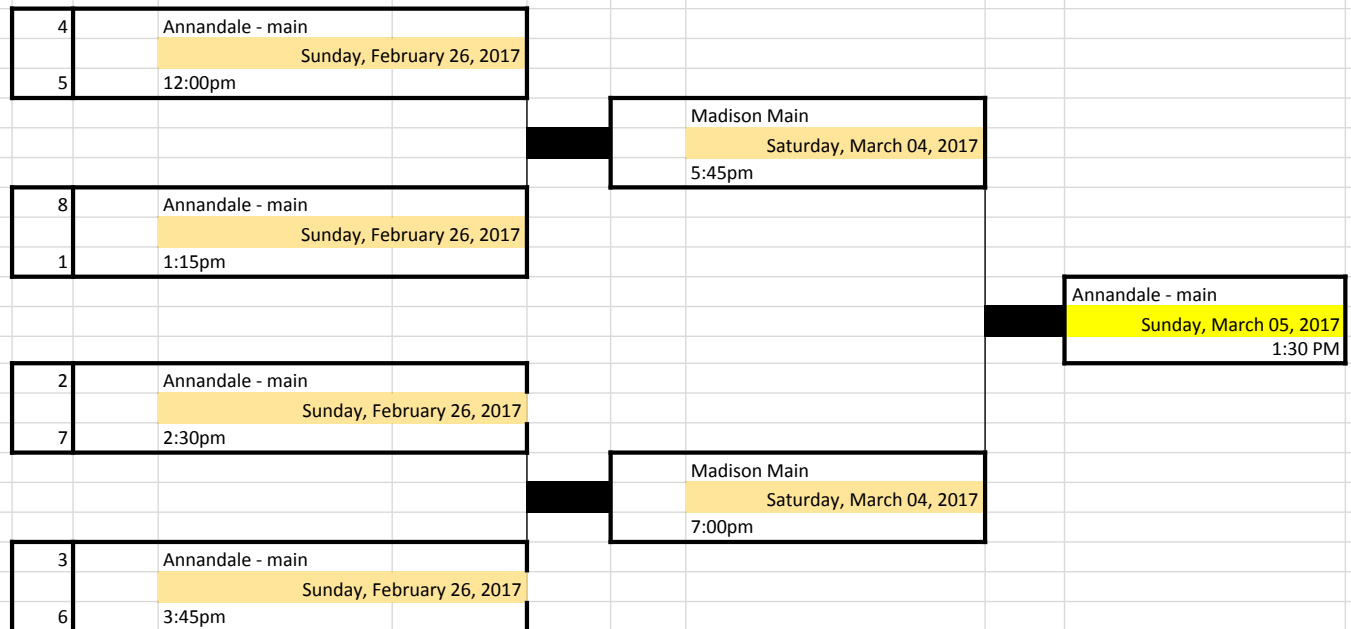

Girls 8-1 (13 teams, 10 teams make the playoffs)

Girls 8-2 (10 teams, 8 teams make the playoffs)

Girls 7-1 (10 teams, 8 teams make the playoffs)

Please note that all dates, times and locations are subject to change