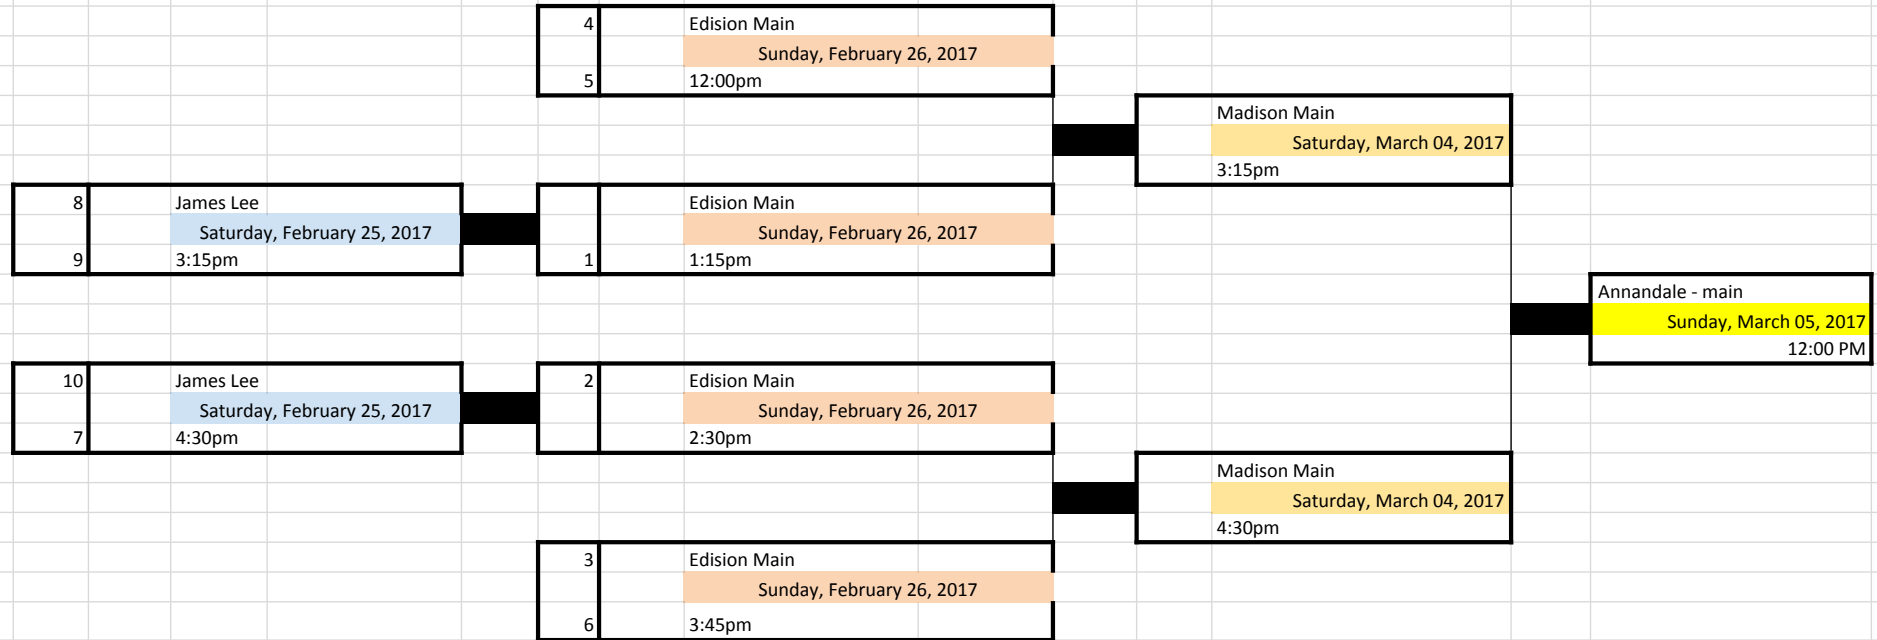

Girls 8-1 (13 teams, 10 teams make the playoffs)

Girls 8-2 (10 teams, 8 teams make the playoffs)

Girls 7-1 (10 teams, 8 teams make the playoffs)

Please note that all dates, times and locations are subject to change