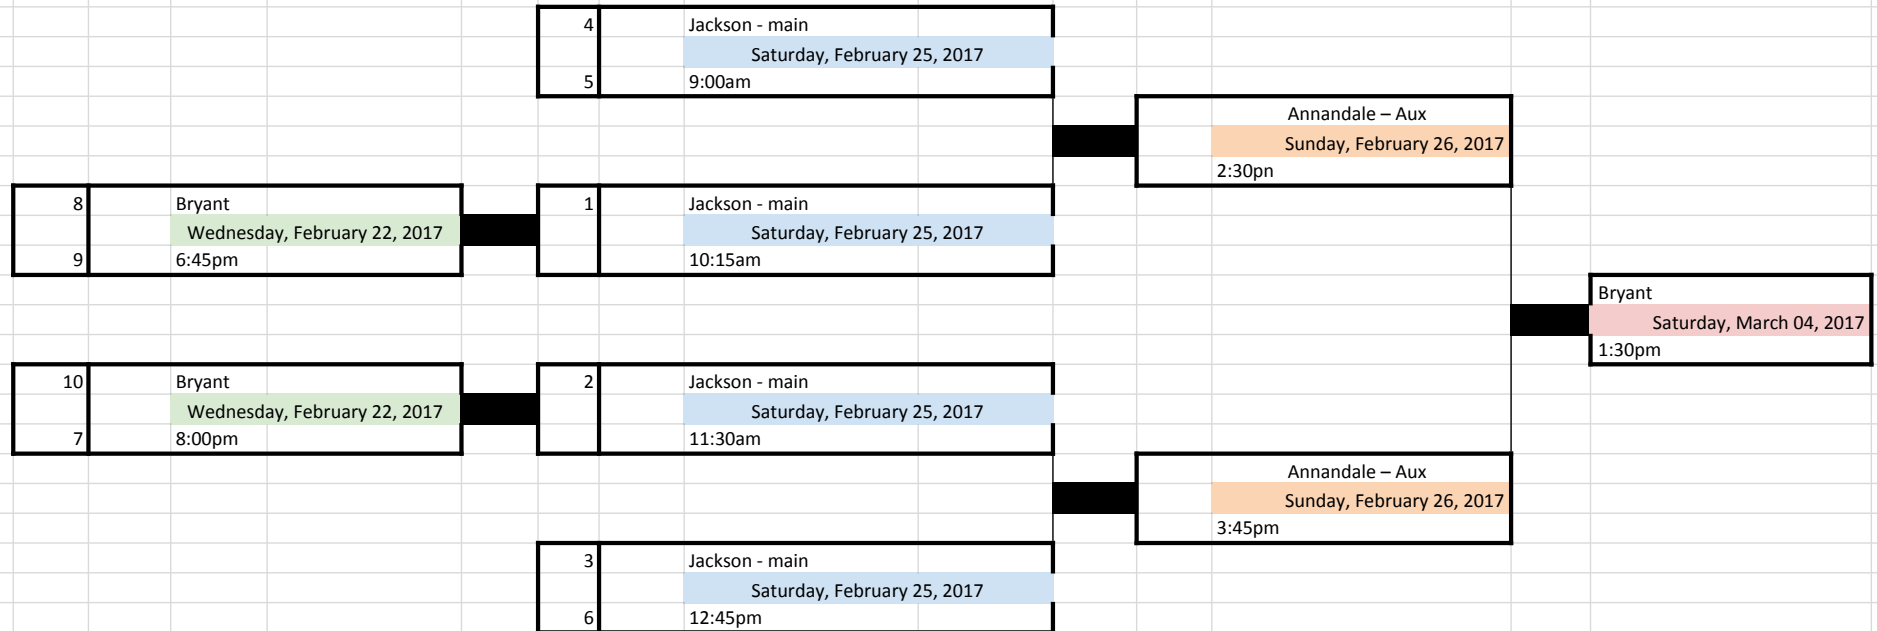

Girls 6-1 (13 teams, 10 teams make the playoffs)

Please note that all dates, times and locations are subject to change

Girls 6-2 (10 teams, 8 teams make the playoffs)