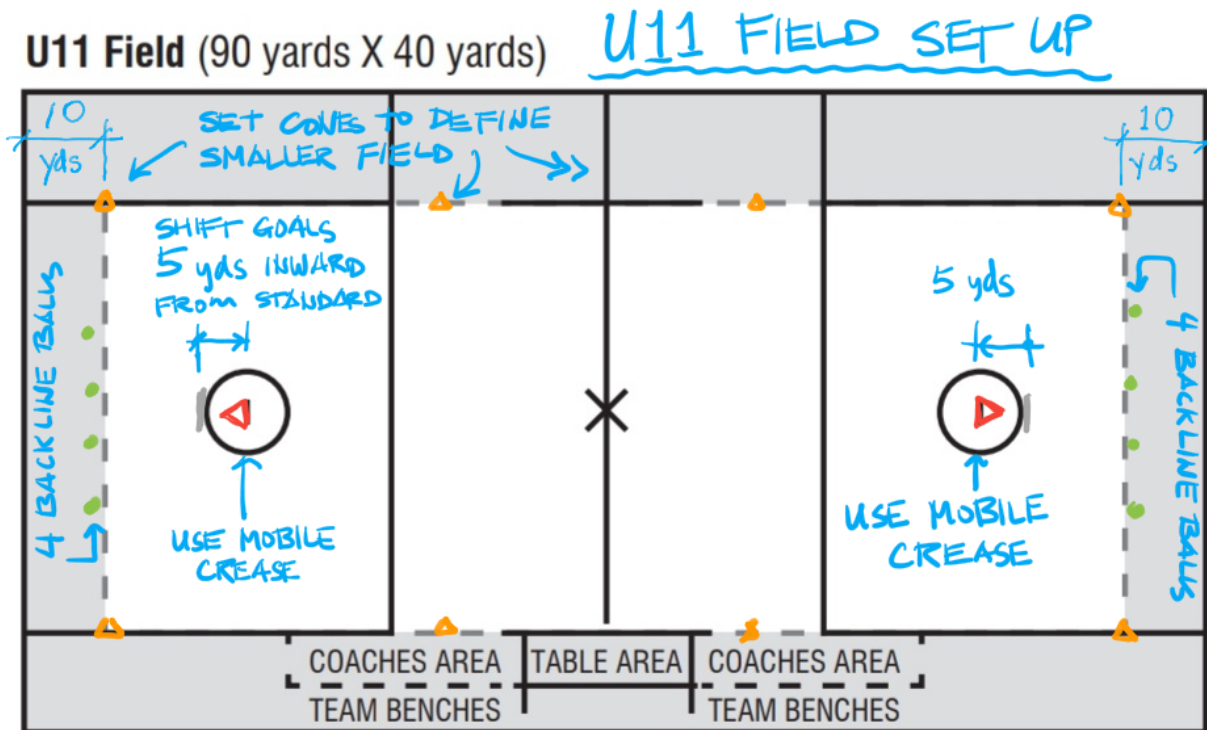

U11 Field set Up

Coaches bring mobile creases, cones, game balls

Last modified: 5:07 PM