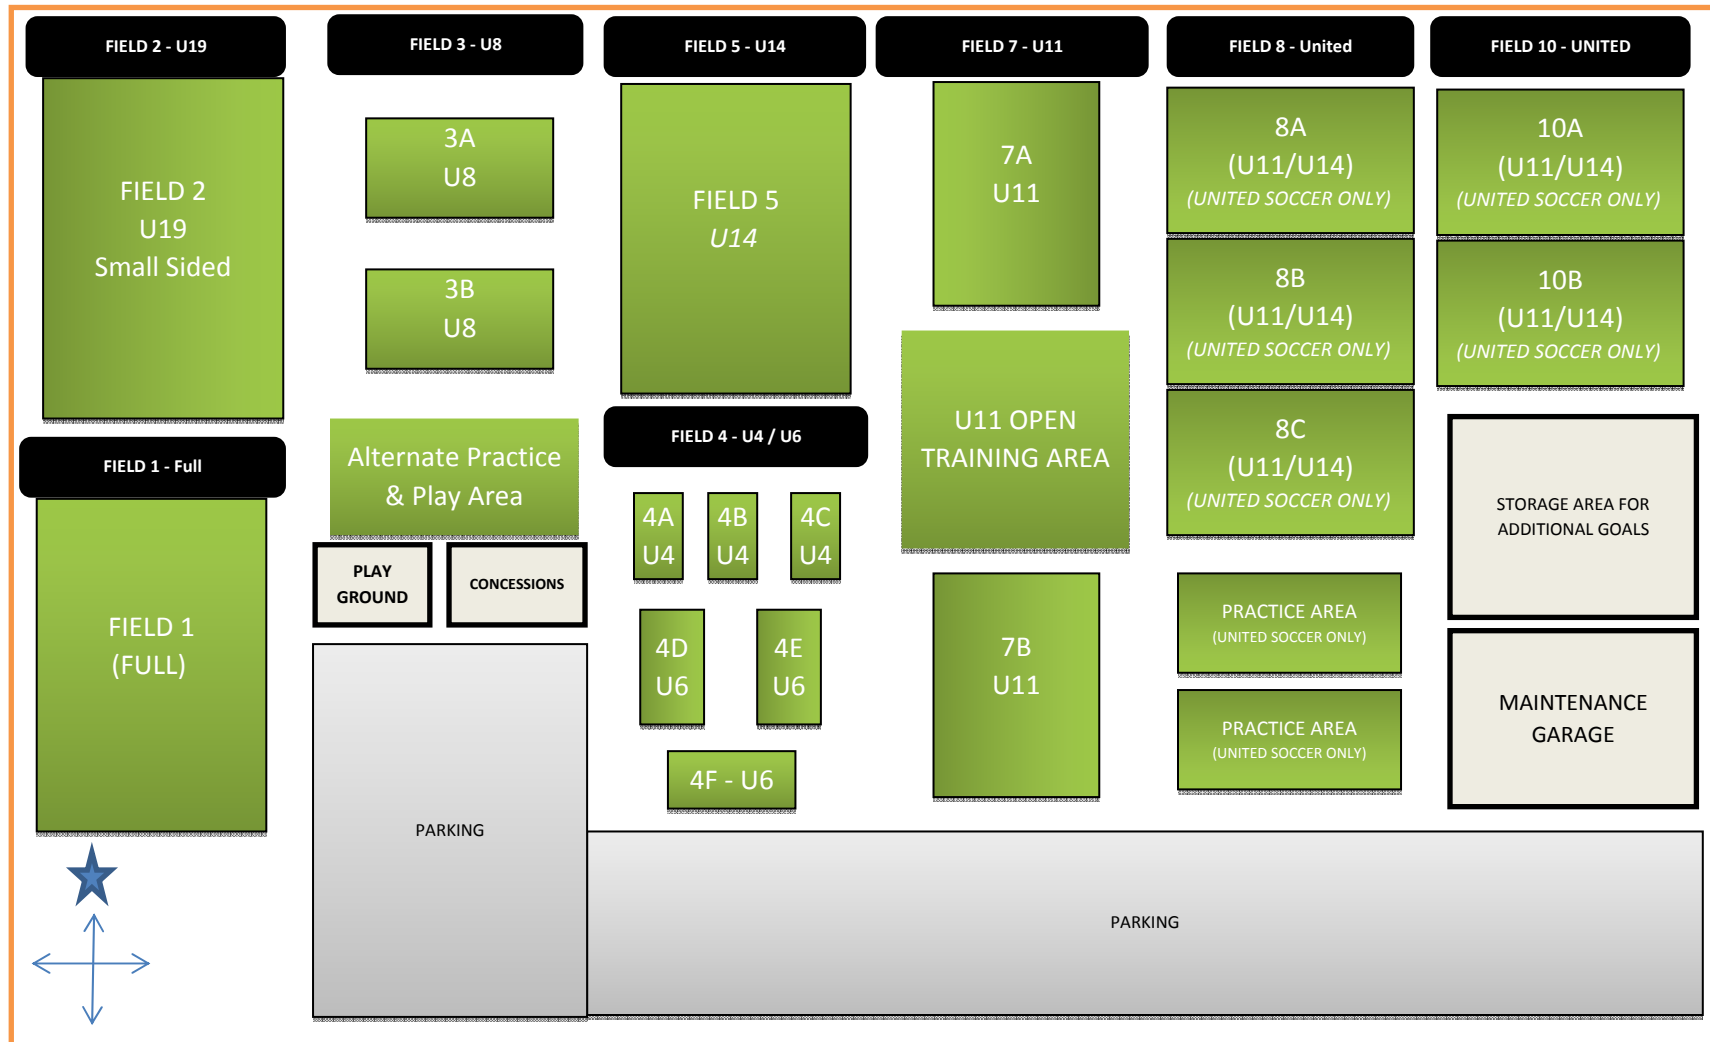

Thompson Berry

YOUTH SOCCER ASSOCIATION

FALL 2011 - THOMPSON BERRY SOCCER COMPLEX - 1 CARTER ROAD, OWENSBORO, KENTUCKY