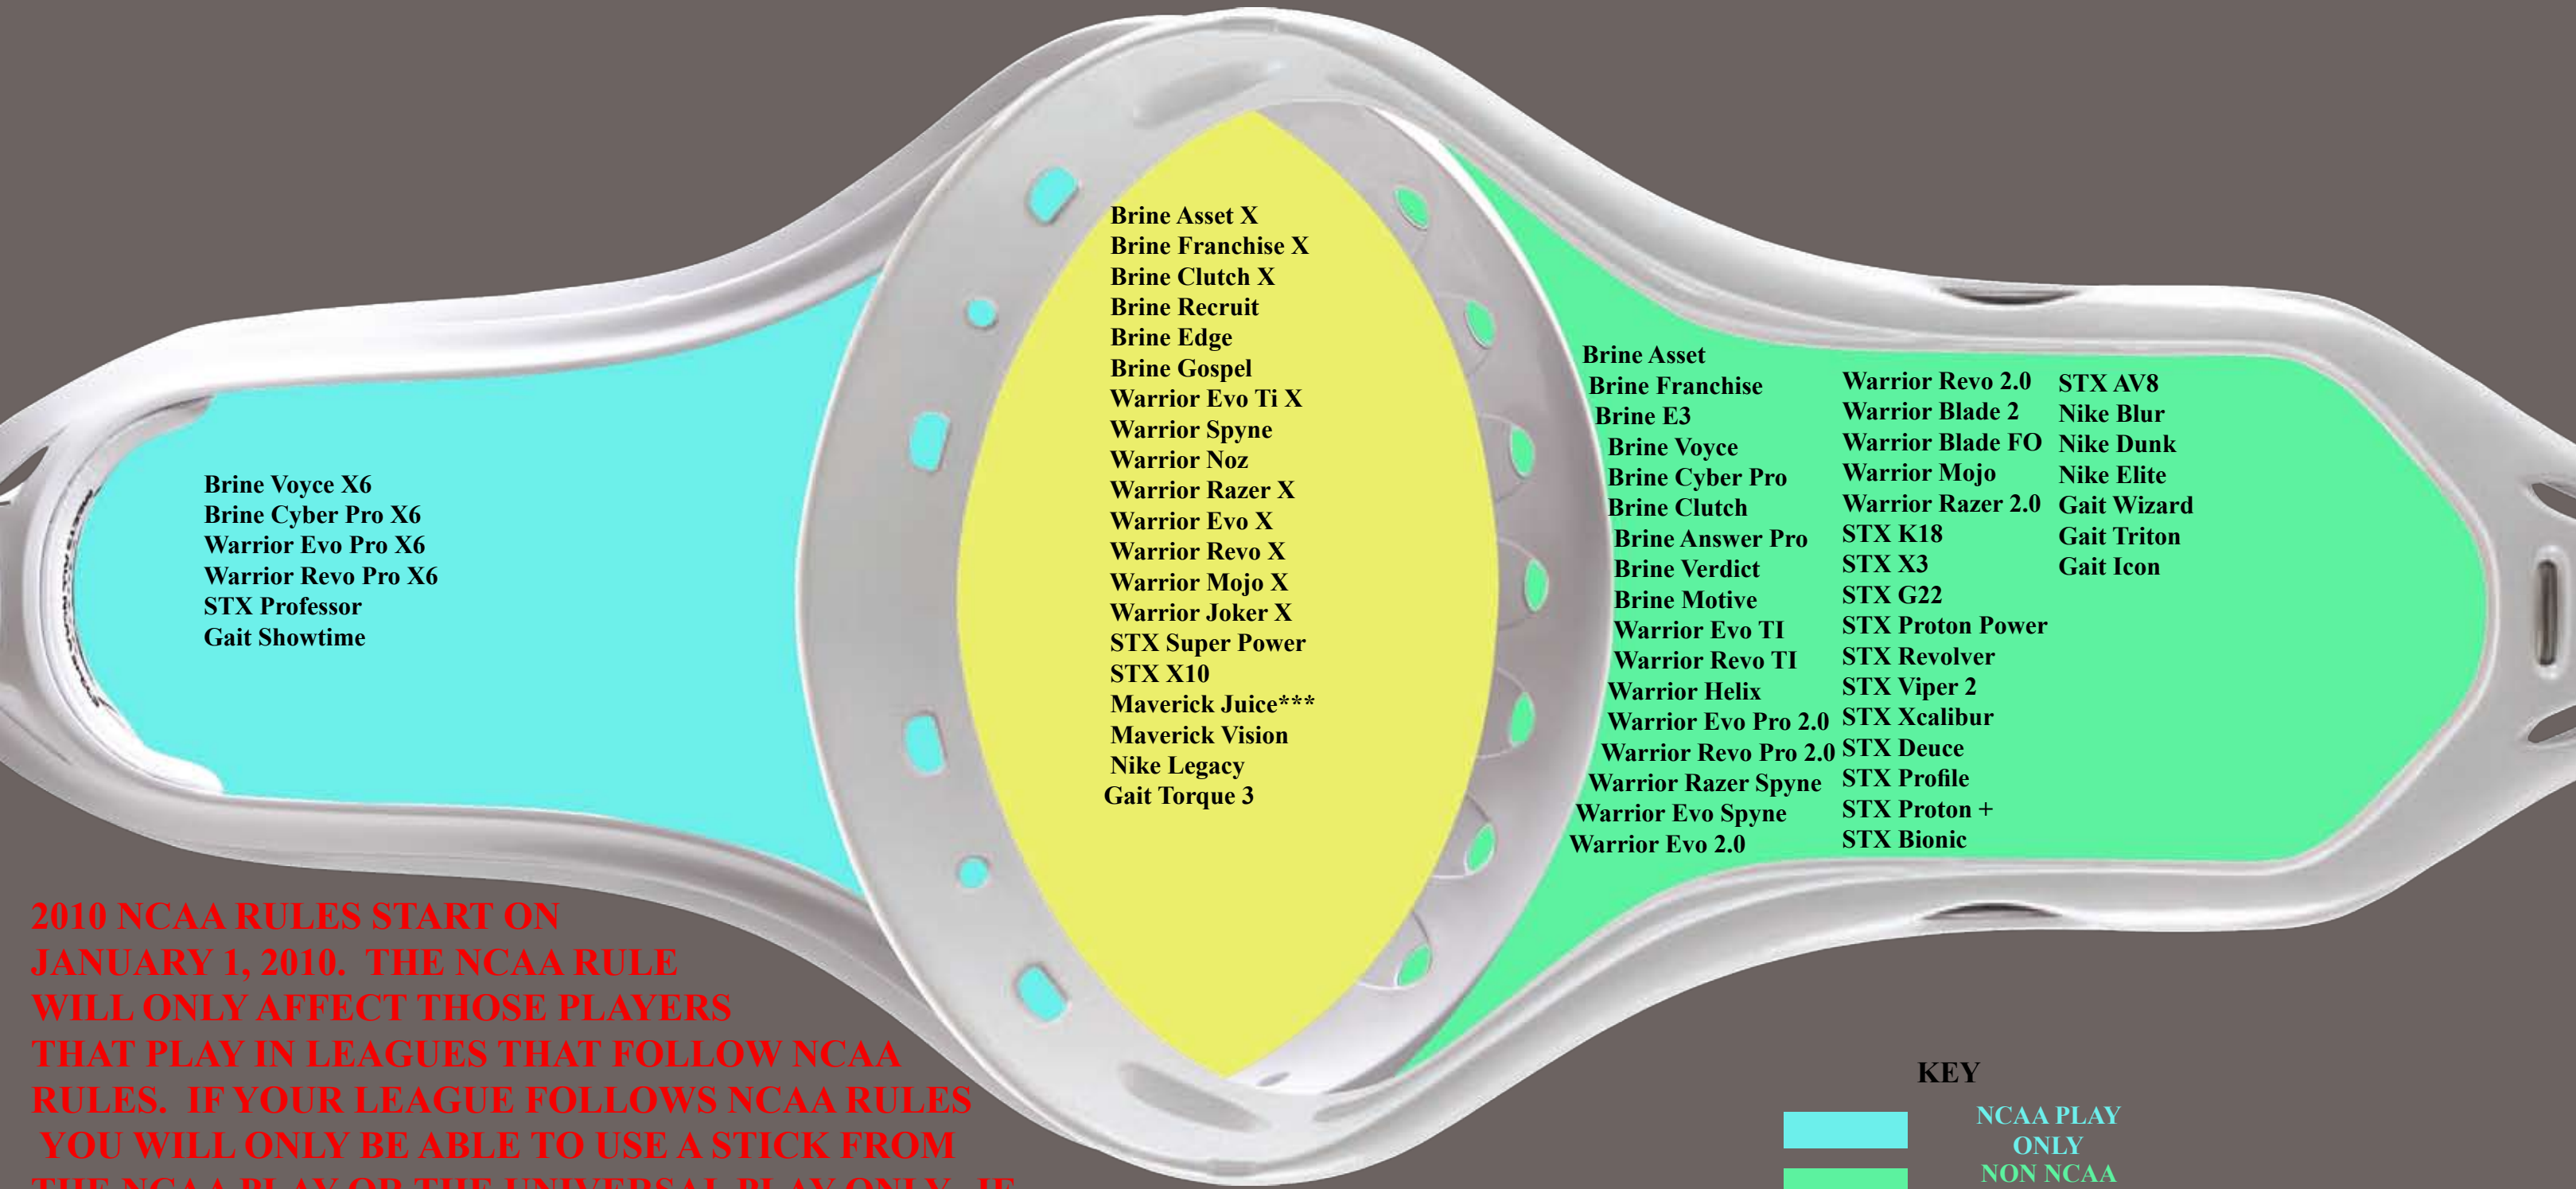

# 2010 NCAA Head Chart

Brine Voyce X6  
 Brine Cyber Pro X6  
 Warrior Evo Pro X6  
 Warrior Revo Pro X6  
 STX Professor  
 Gait Showtime

Brine Asset X  
 Brine Franchise X  
 Brine Clutch X  
 Brine Recruit  
 Brine Edge  
 Brine Gospel  
 Warrior Evo Ti X  
 Warrior Spyne  
 Warrior Noz  
 Warrior Razer X  
 Warrior Evo X  
 Warrior Revo X  
 Warrior Mojo X  
 Warrior Joker X  
 STX Super Power  
 STX X10  
 Maverick Juice\*\*\*  
 Maverick Vision  
 Nike Legacy  
 Gait Torque 3

Brine Asset	Warrior Revo 2.0	STX AV8
Brine Franchise	Warrior Blade 2	Nike Blur
Brine E3	Warrior Blade FO	Nike Dunk
Brine Voyce	Warrior Mojo	Nike Elite
Brine Cyber Pro	Warrior Razer 2.0	Gait Wizard
Brine Clutch	STX K18	Gait Triton
Brine Answer Pro	STX X3	Gait Icon
Brine Verdict	STX G22	
Brine Motive	STX Proton Power	
Warrior Evo TI	STX Revolver	
Warrior Revo TI	STX Viper 2	
Warrior Helix	STX Xcalibur	
Warrior Evo Pro 2.0	STX Deuce	
Warrior Revo Pro 2.0	STX Profile	
Warrior Razer Spyne	STX Proton +	
Warrior Evo Spyne	STX Bionic	
Warrior Evo 2.0		