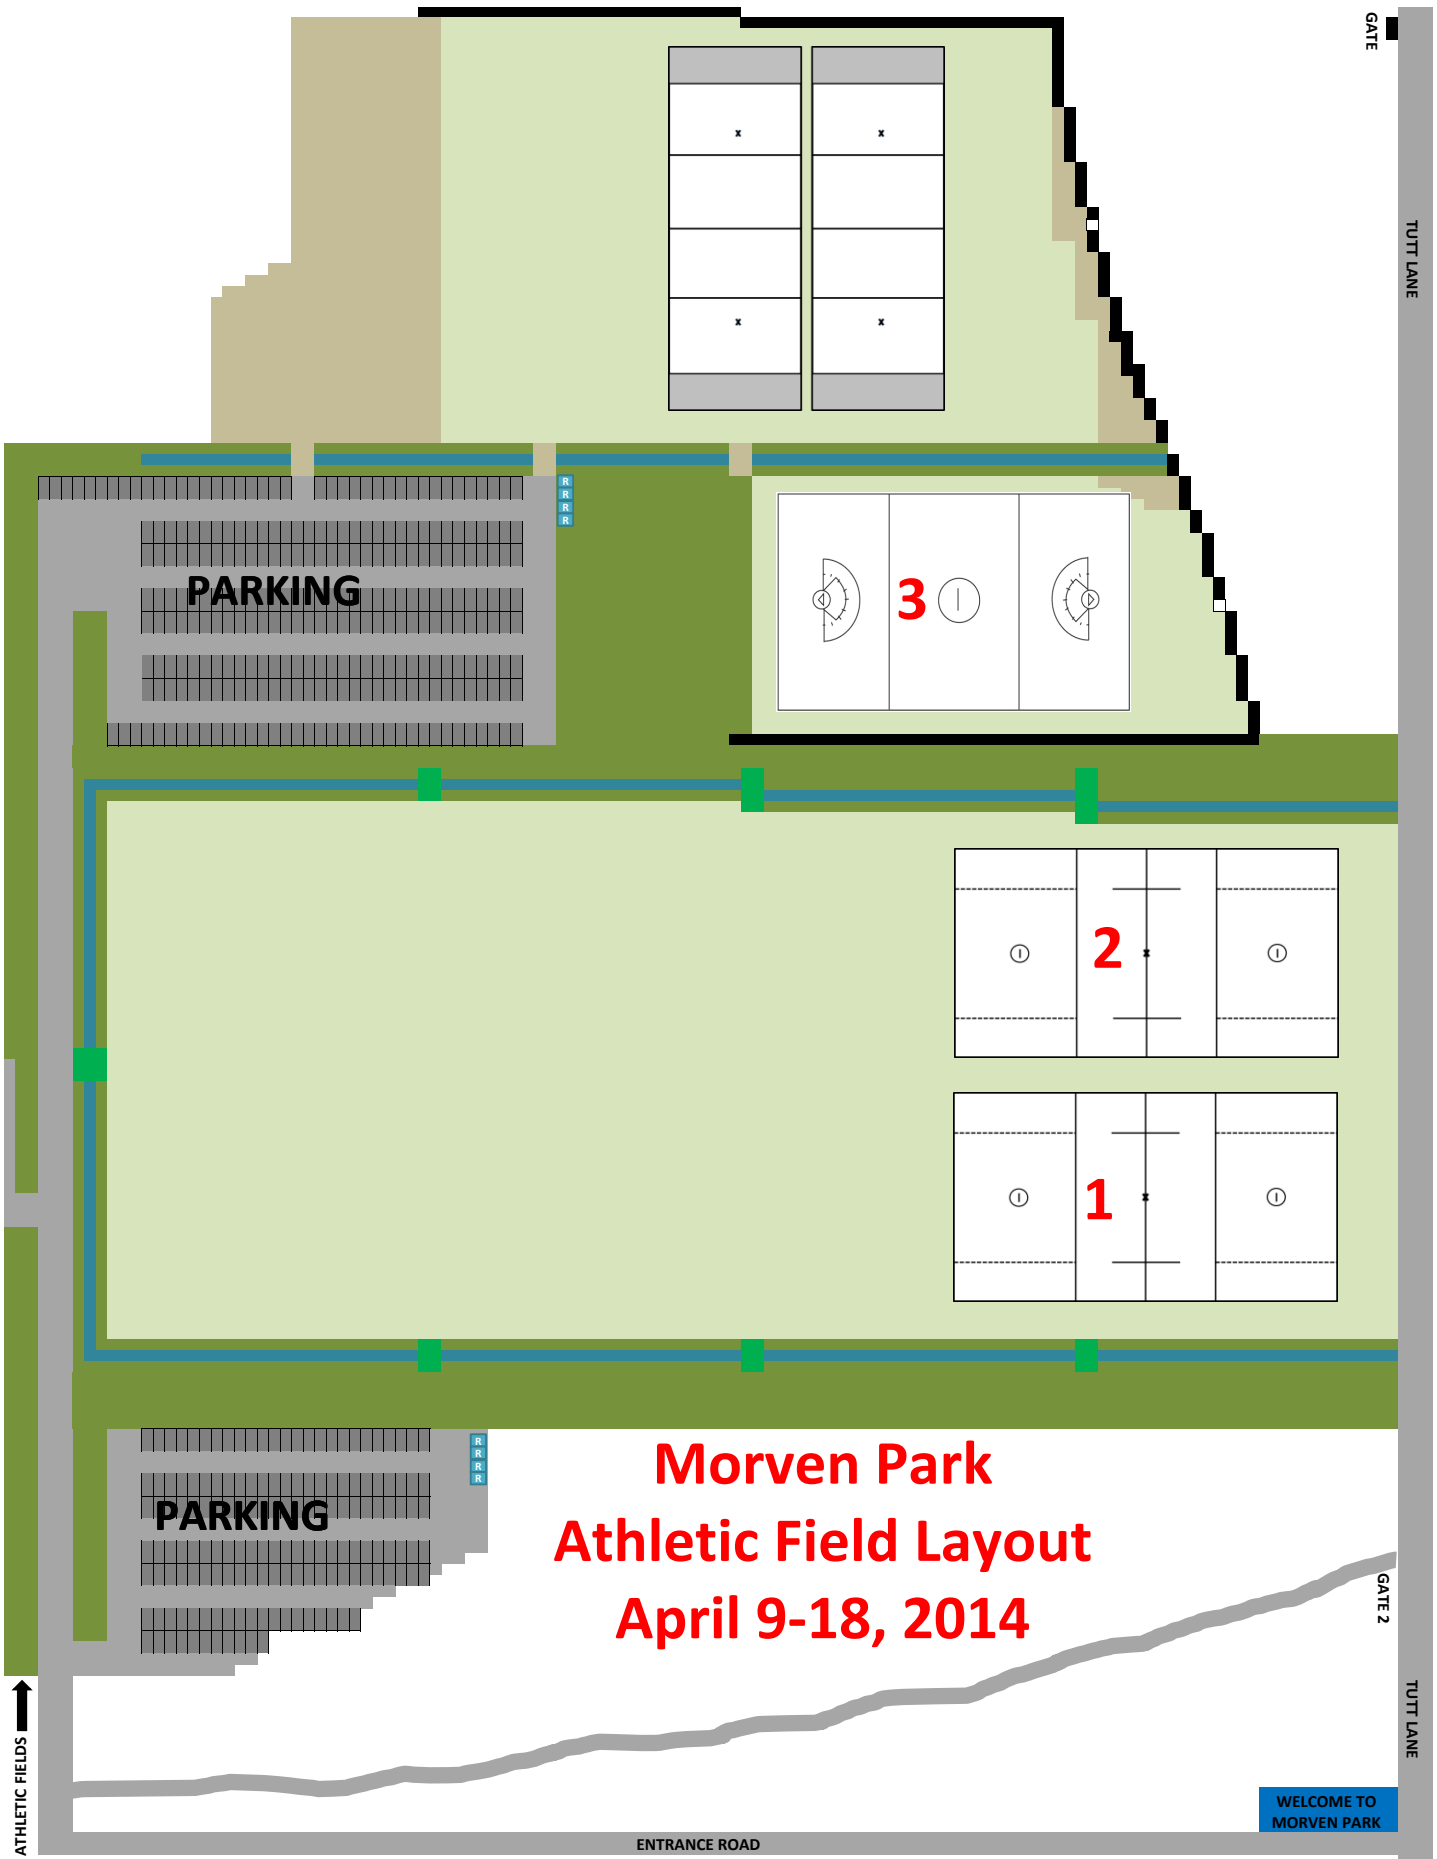

GATE

TUTT LANE

**Morven Park
Athletic Field Layout
April 9-18, 2014**

41793 Tutt Lane Leesburg, VA 20176

WELCOME TO MORVEN PARK

ROUTE 15
(one mile)

ATHLETIC FIELDS

ENTRANCE ROAD

GATE 2

TUTT LANE