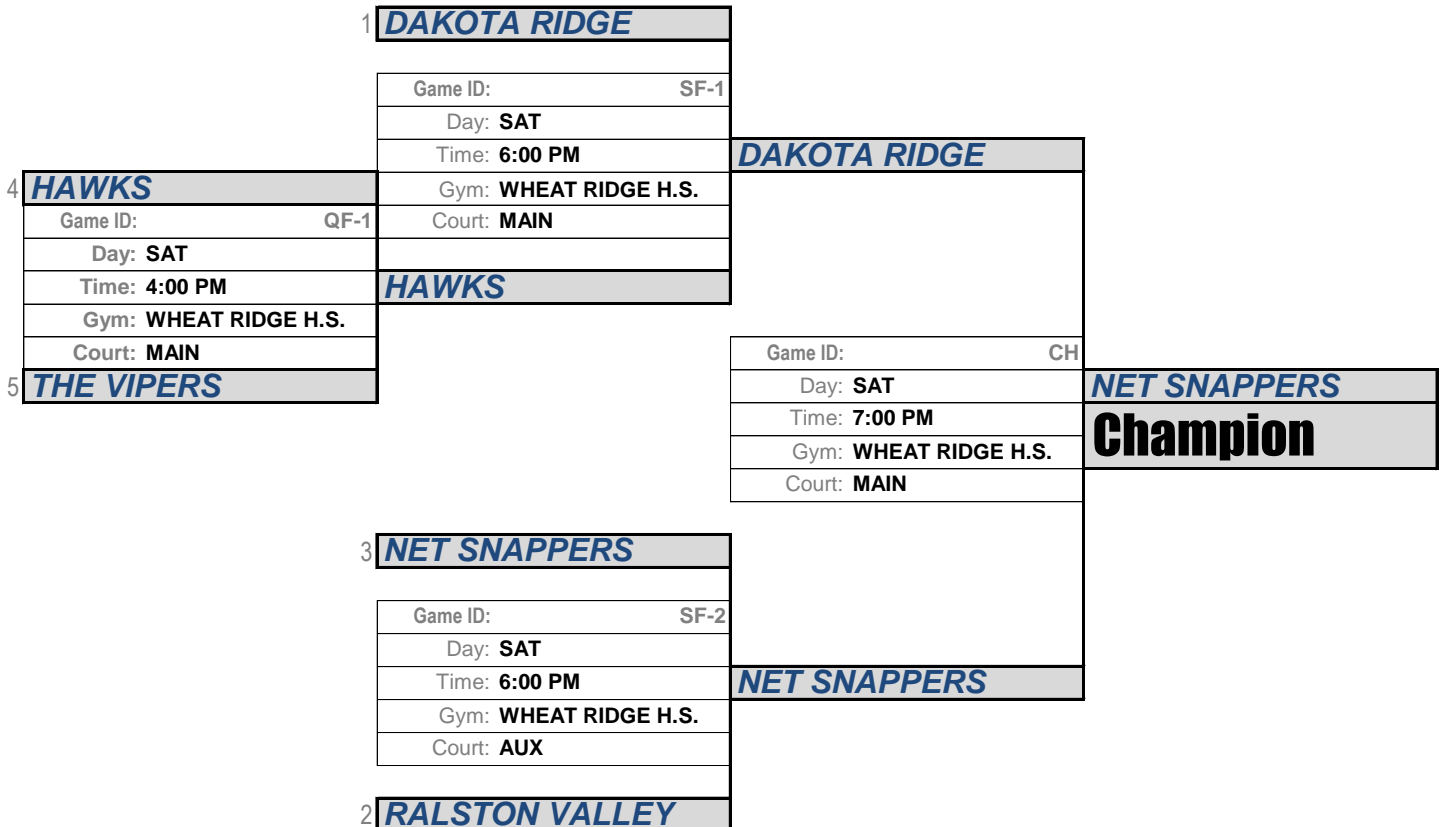

PLAYOFF ROUND - SINGLE ELIMINATION: