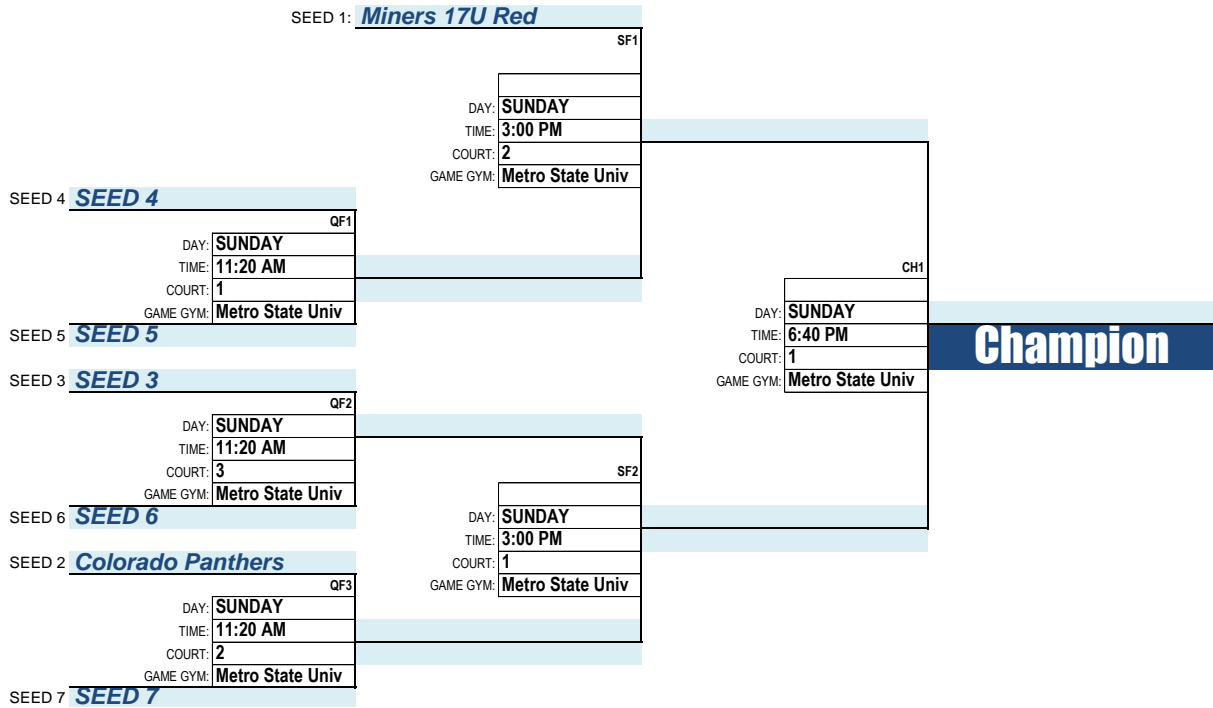

PLAYOFF ROUND - SINGLE ELIMINATION: