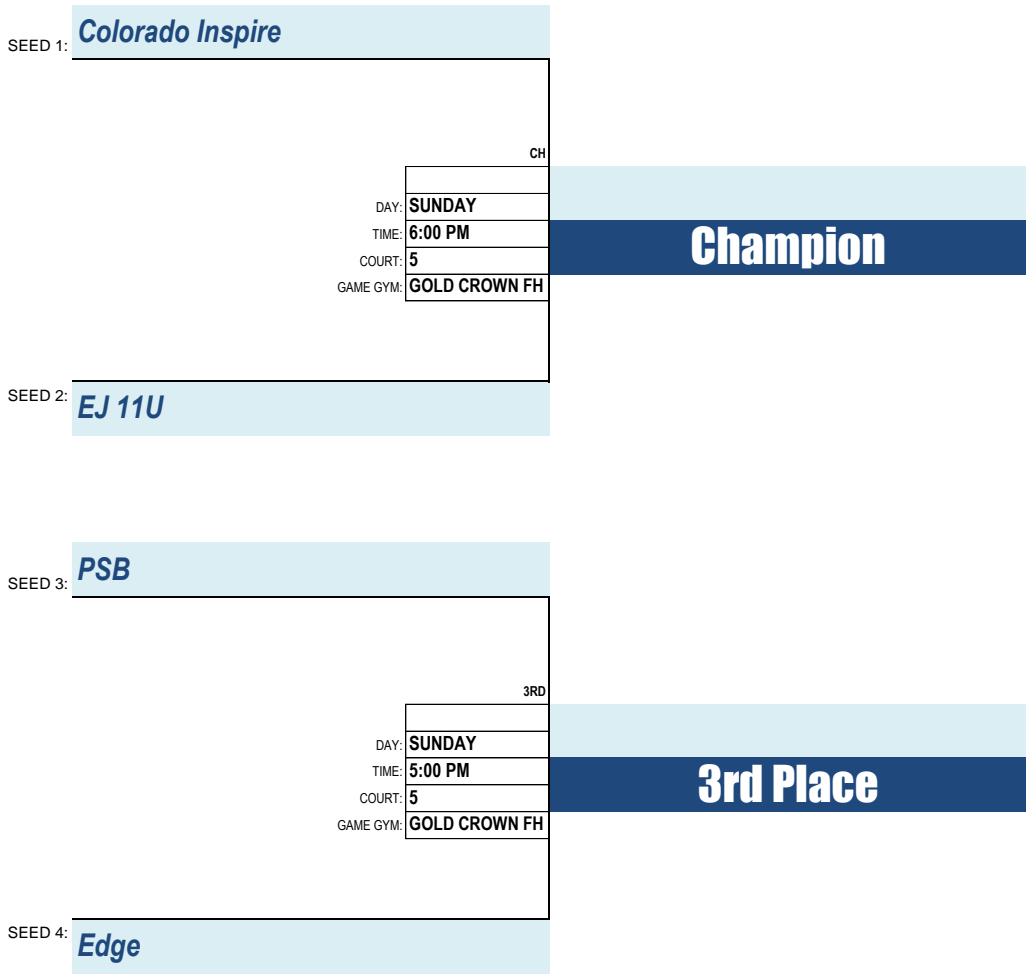

PLAYOFF ROUND - SINGLE ELIMINATION: