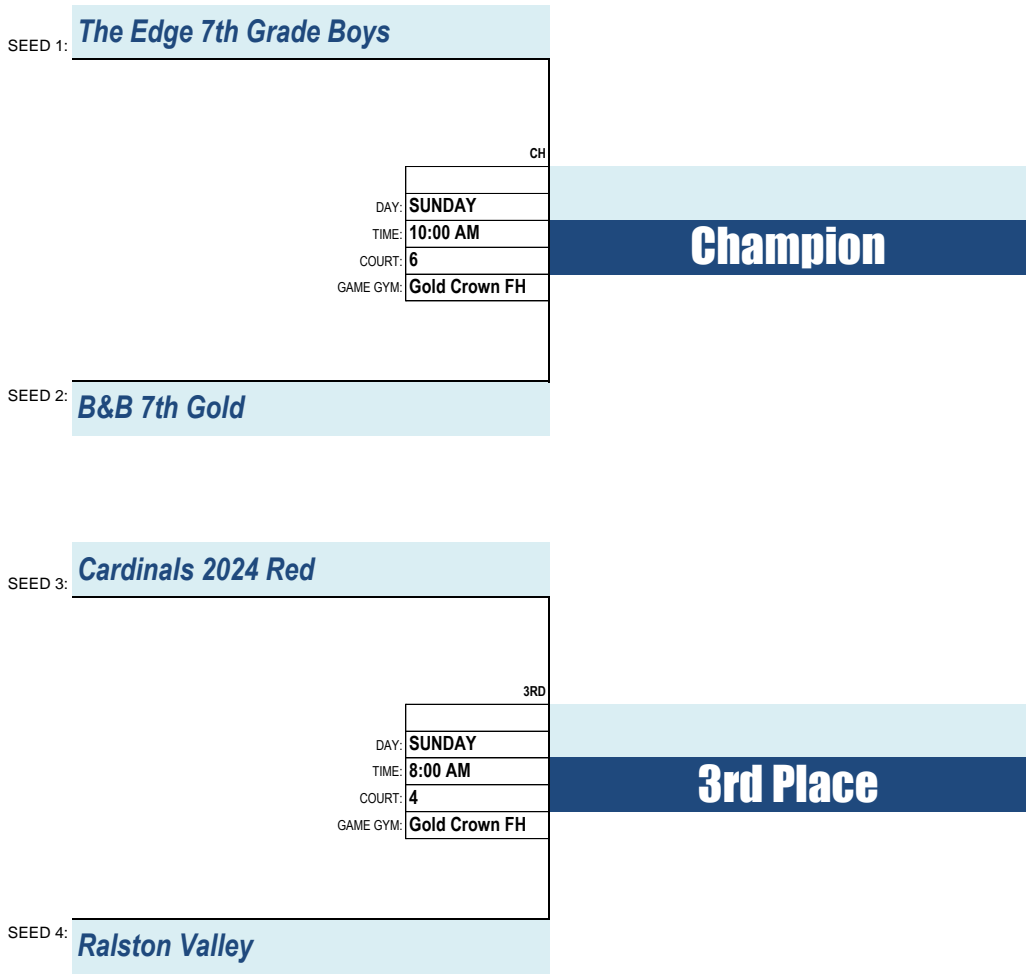

PLAYOFF ROUND - SINGLE ELIMINATION: