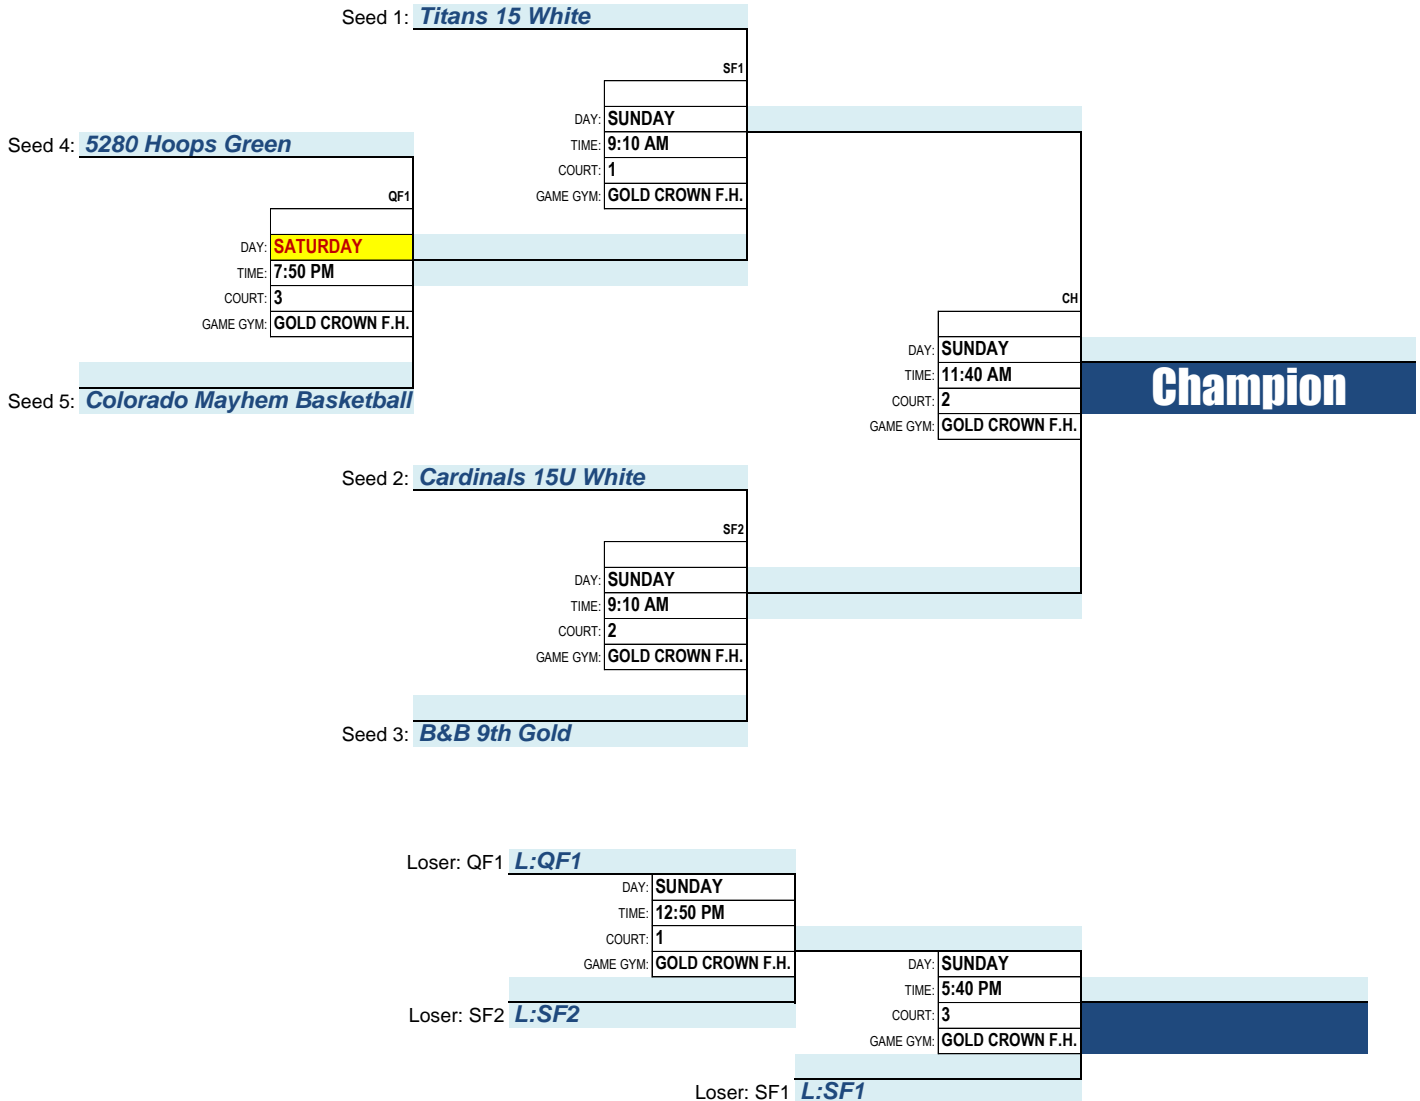

PLAYOFF ROUND - SINGLE ELIMINATION: