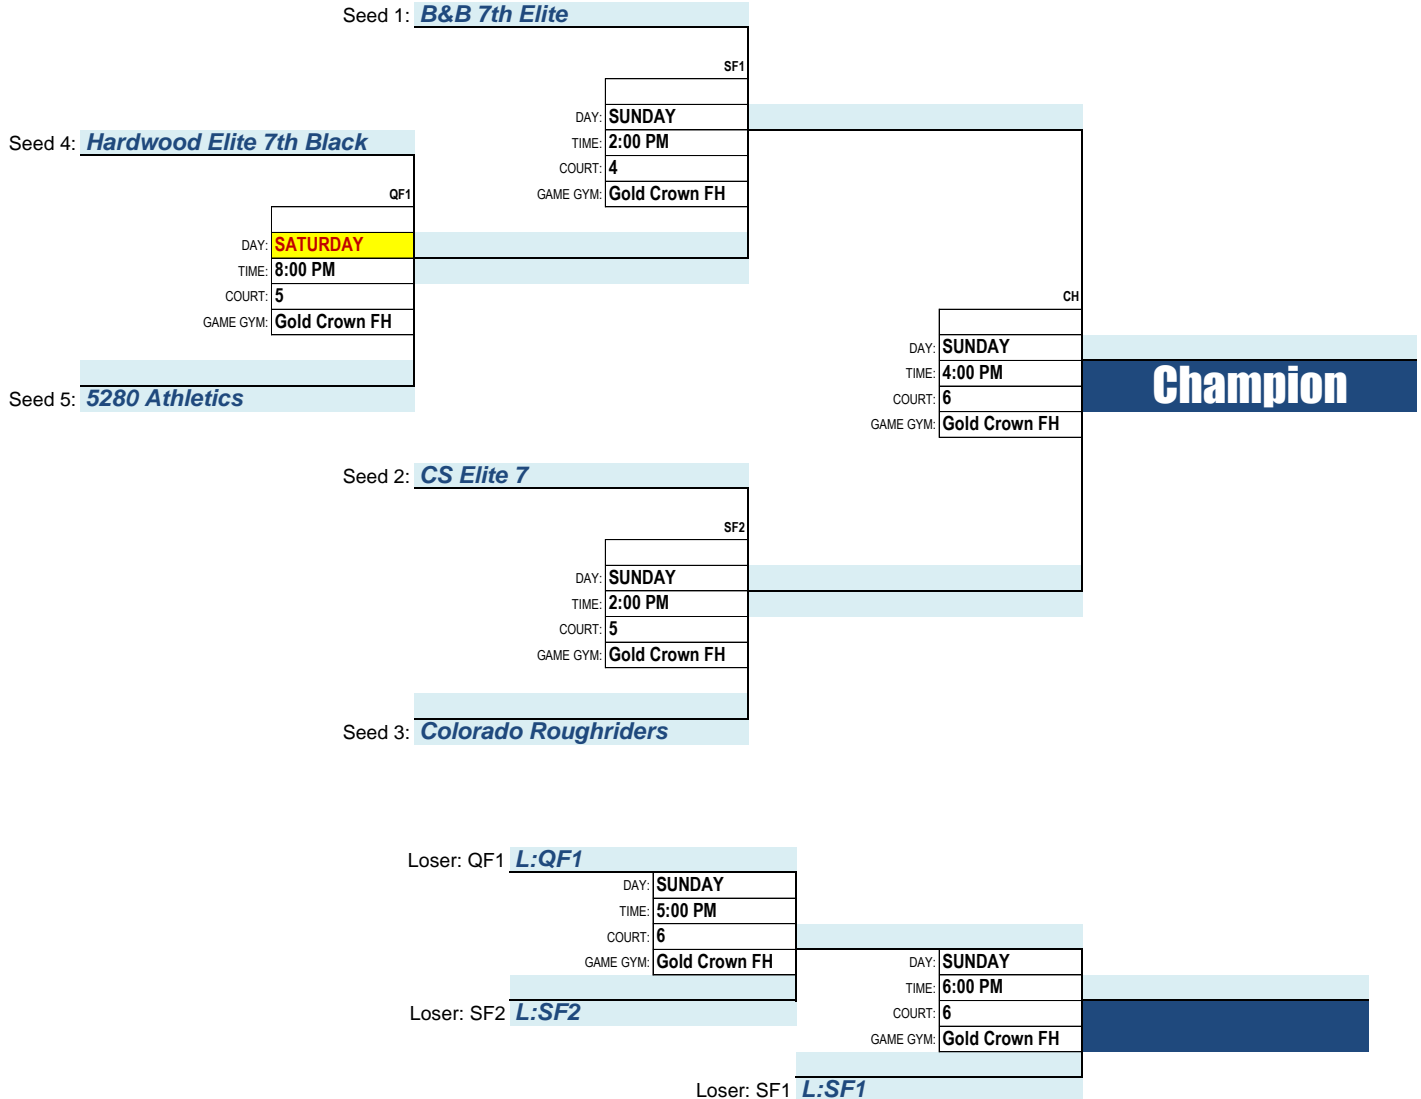

PLAYOFF ROUND - SINGLE ELIMINATION: