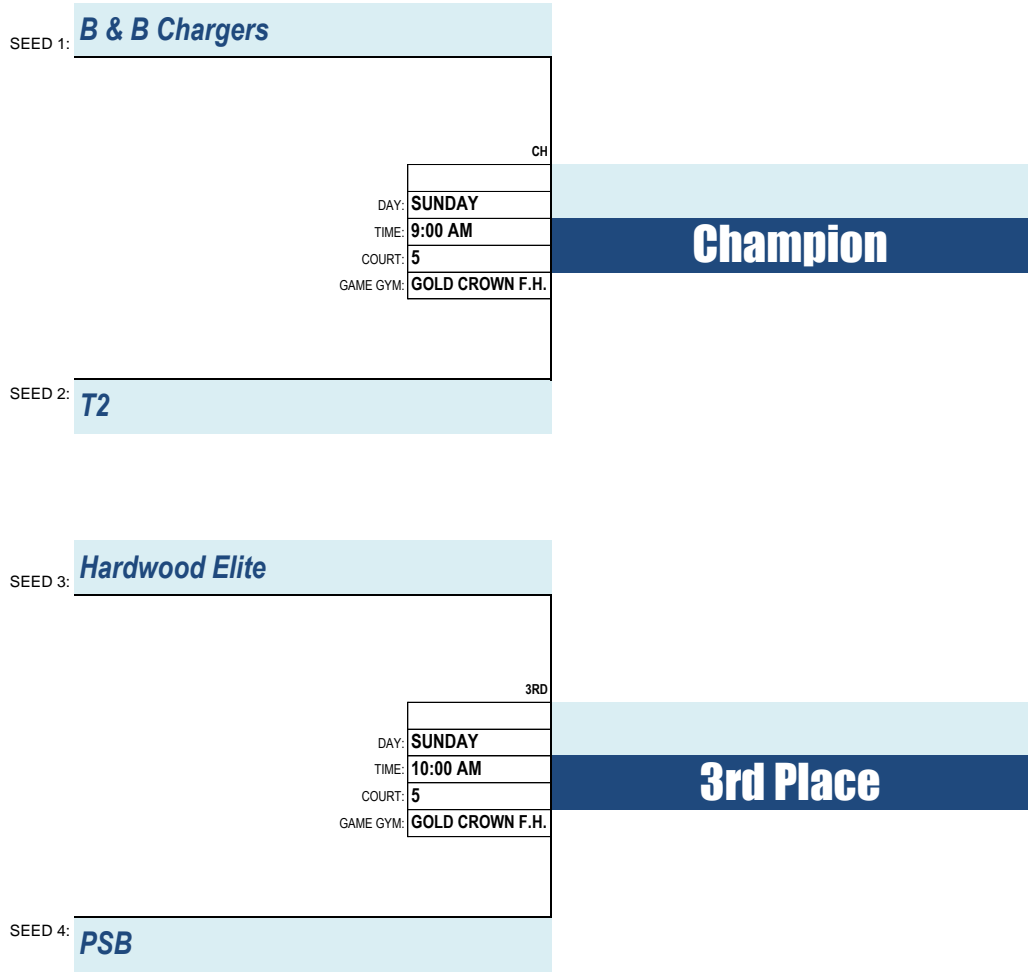

PLAYOFF ROUND - SINGLE ELIMINATION: