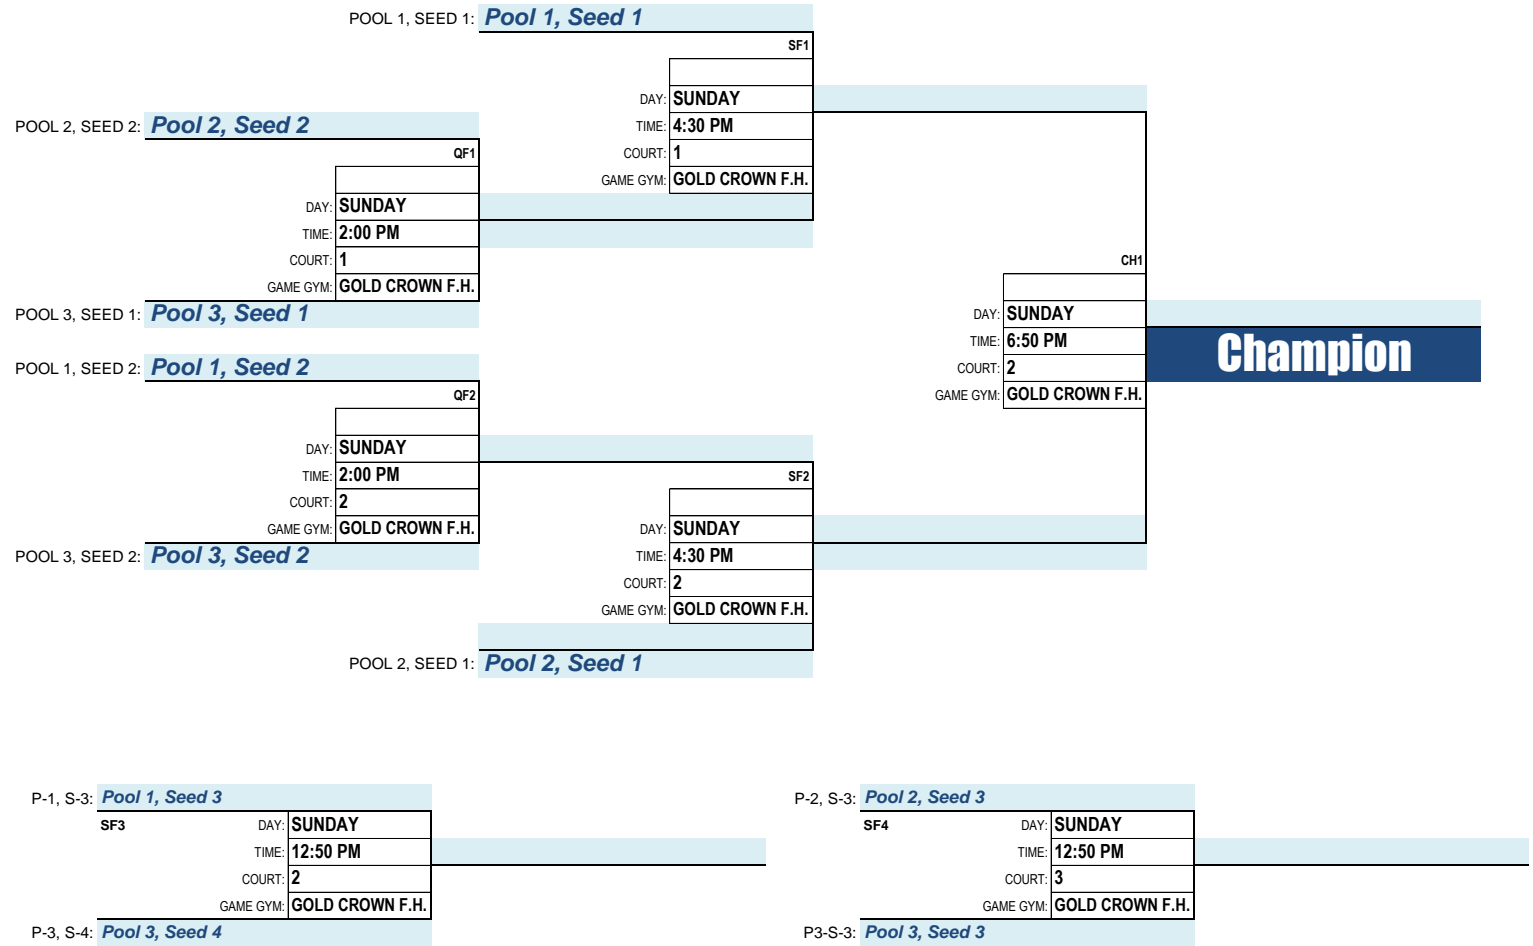

PLAYOFF ROUND - SINGLE ELIMINATION: