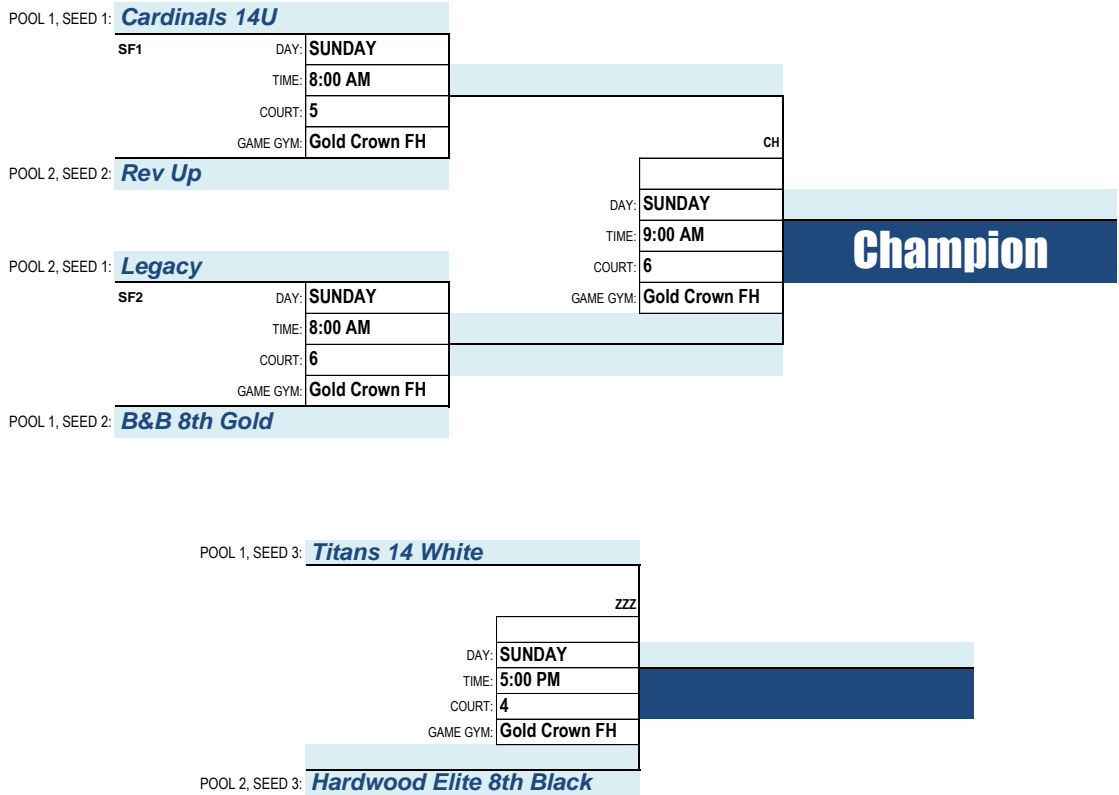

PLAYOFF ROUND - SINGLE ELIMINATION: