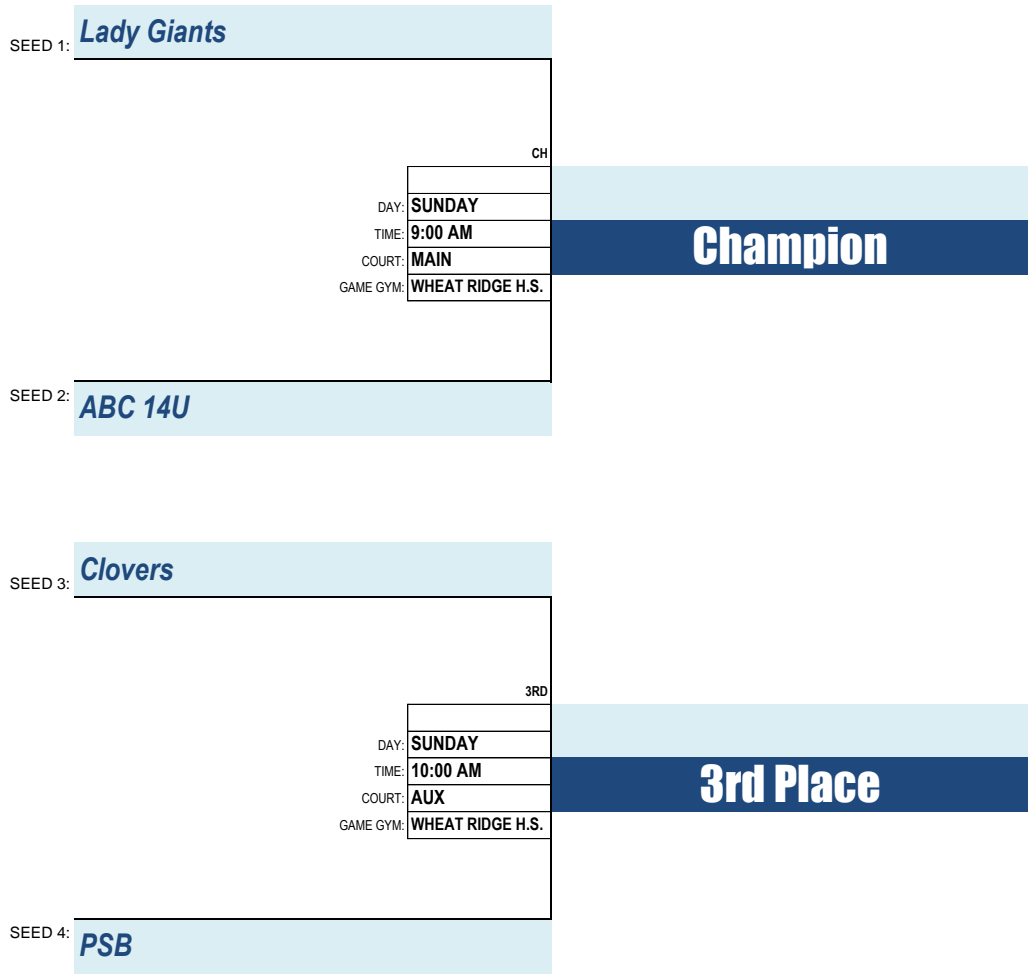

PLAYOFF ROUND - SINGLE ELIMINATION: