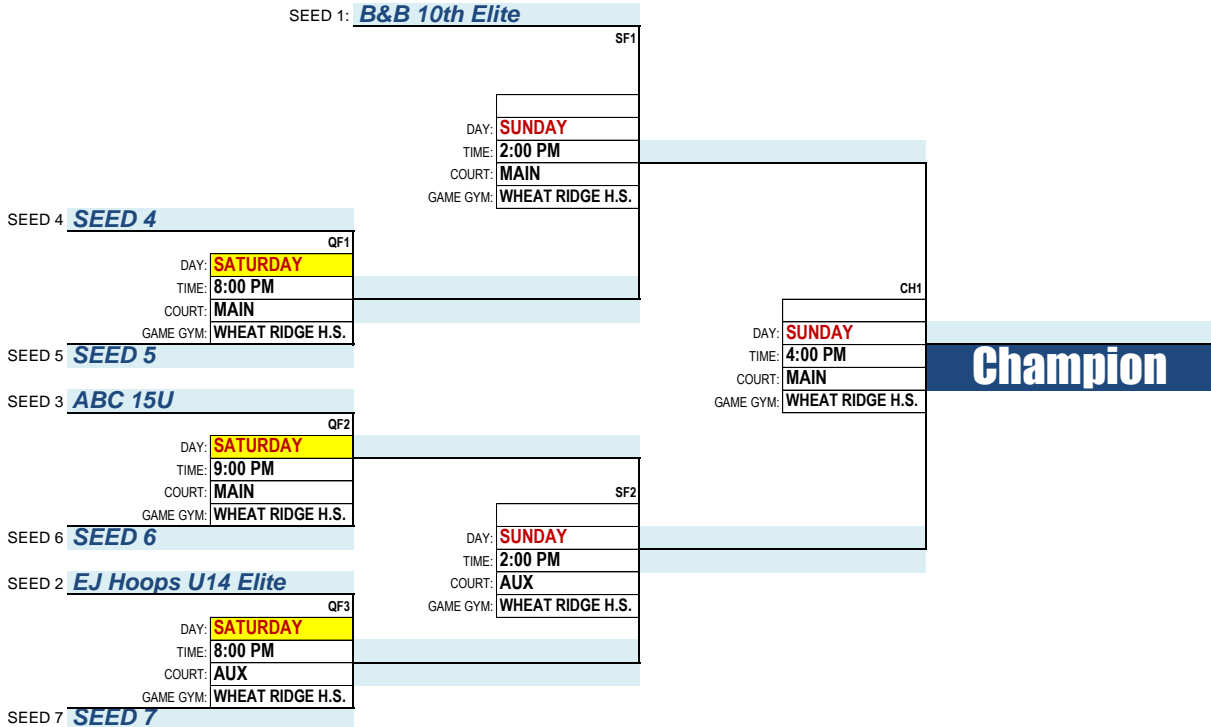

PLAYOFF ROUND - SINGLE ELIMINATION:

LOSER QF3: **L:QF3**
XXX
DAY: **SUNDAY**
TIME: **6:00 PM**
COURT: **AUX**
GAME GYM: **WHEAT RIDGE H.S.**

LOSER QF1: **L:QF1**

LOSER QF2: **L:QF2**
ZZZ
DAY: **SUNDAY**
TIME: **3:00 PM**
COURT: **MAIN**
GAME GYM: **WHEAT RIDGE H.S.**

LOSER SF1: **L:SF1**