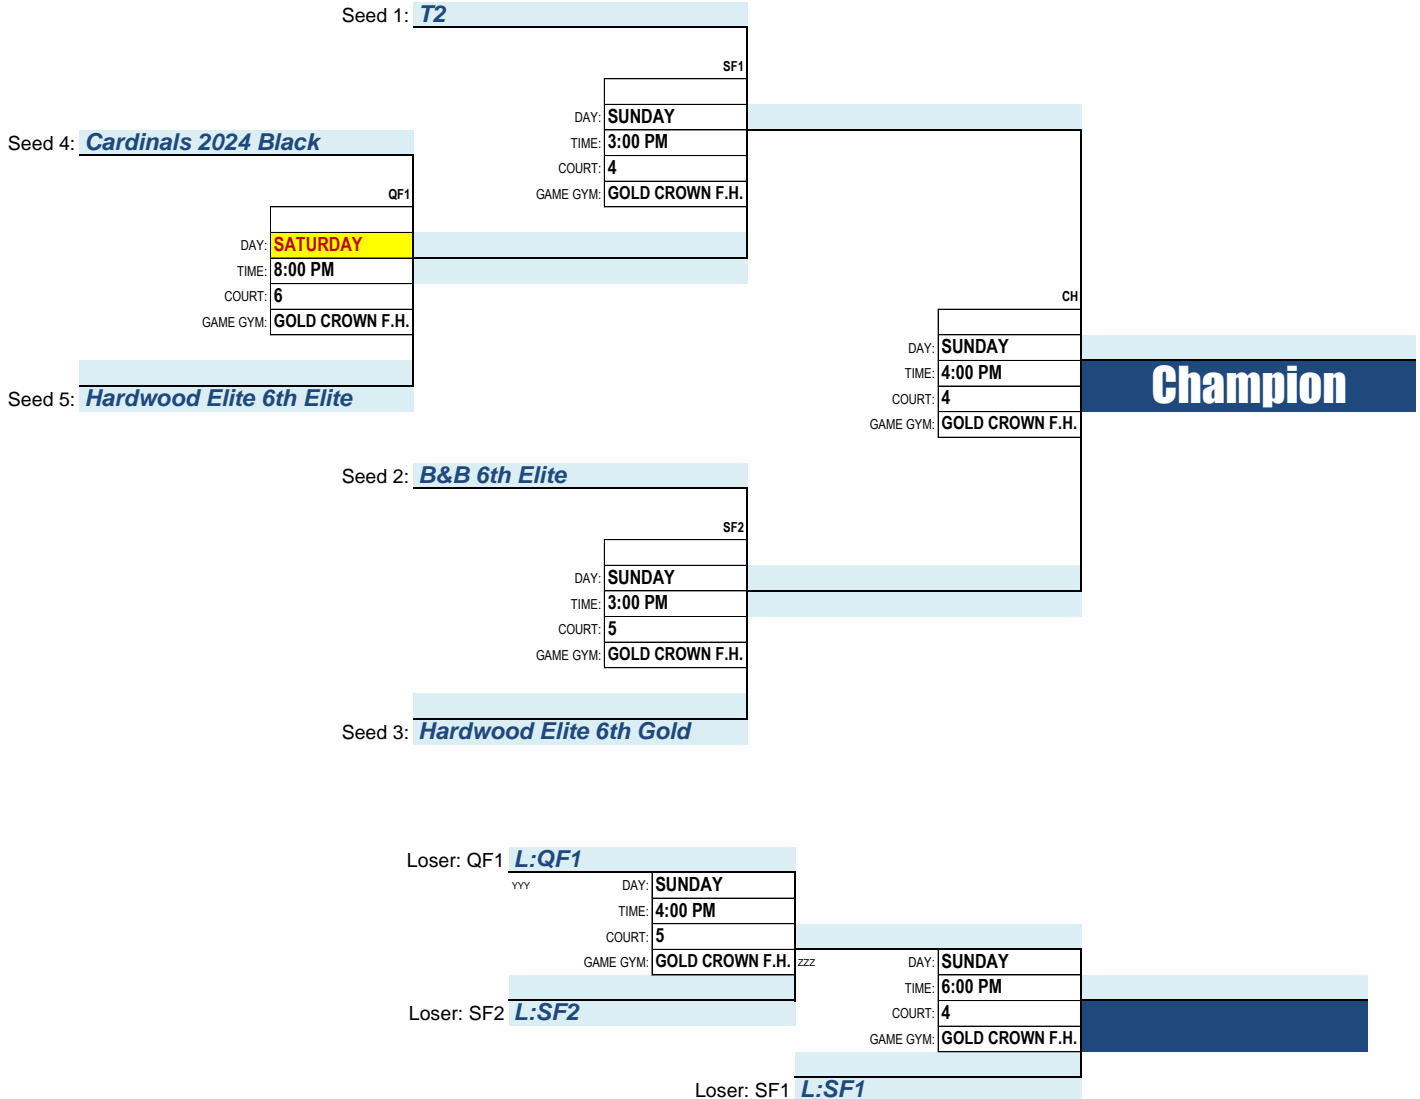

PLAYOFF ROUND - SINGLE ELIMINATION: