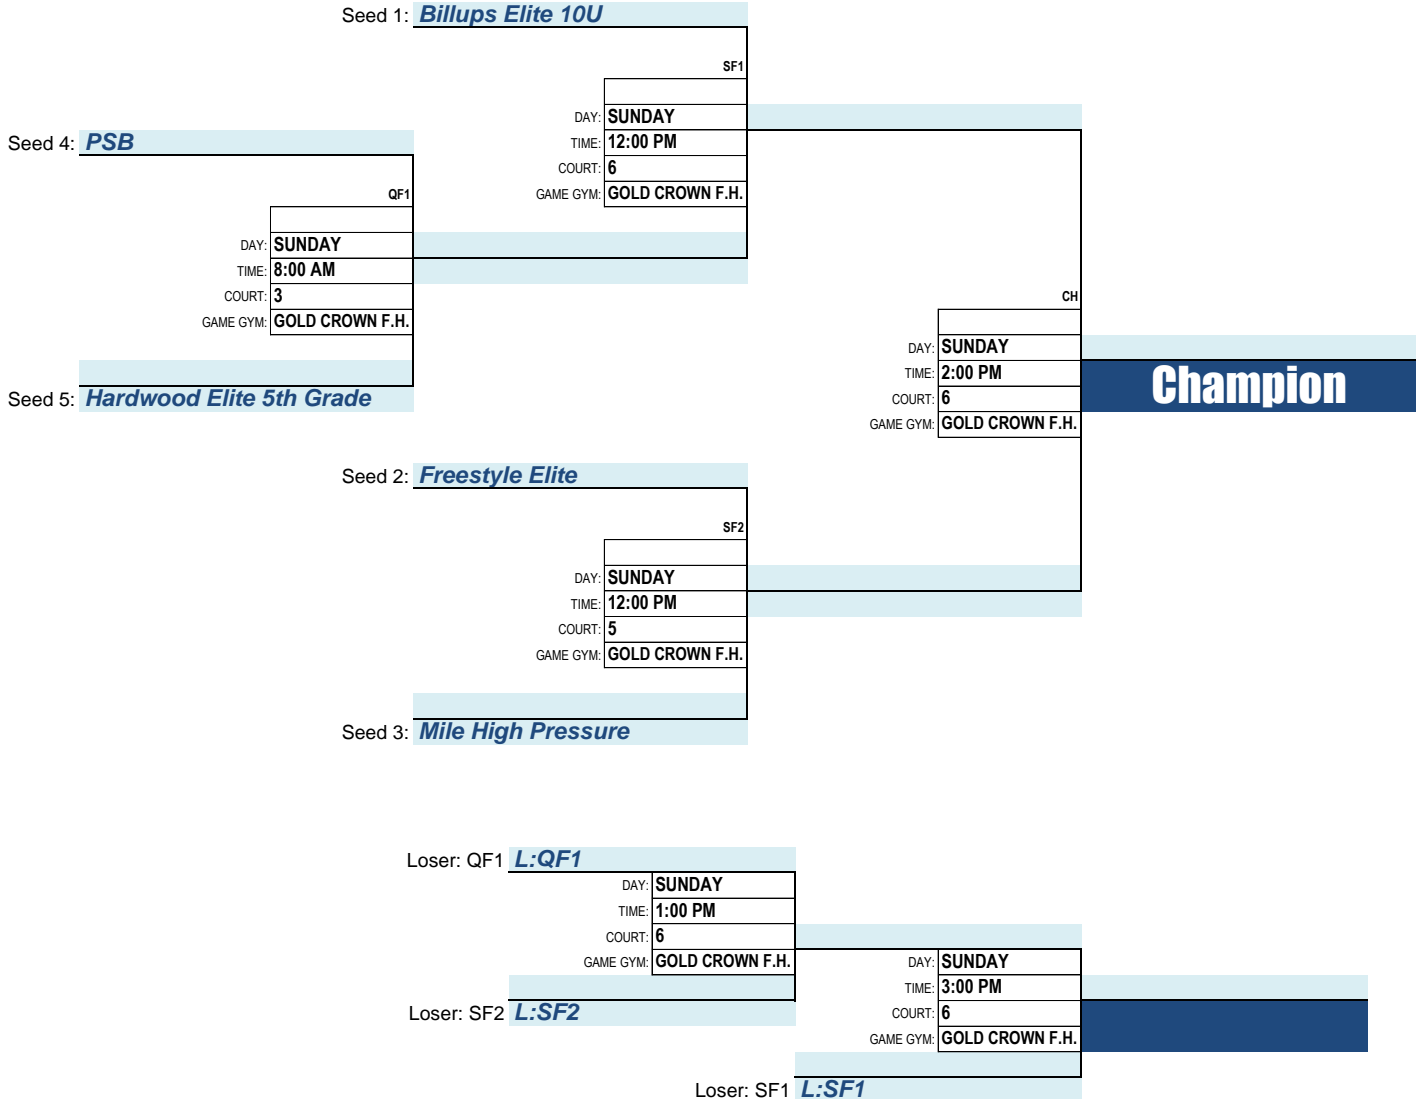

PLAYOFF ROUND - SINGLE ELIMINATION: