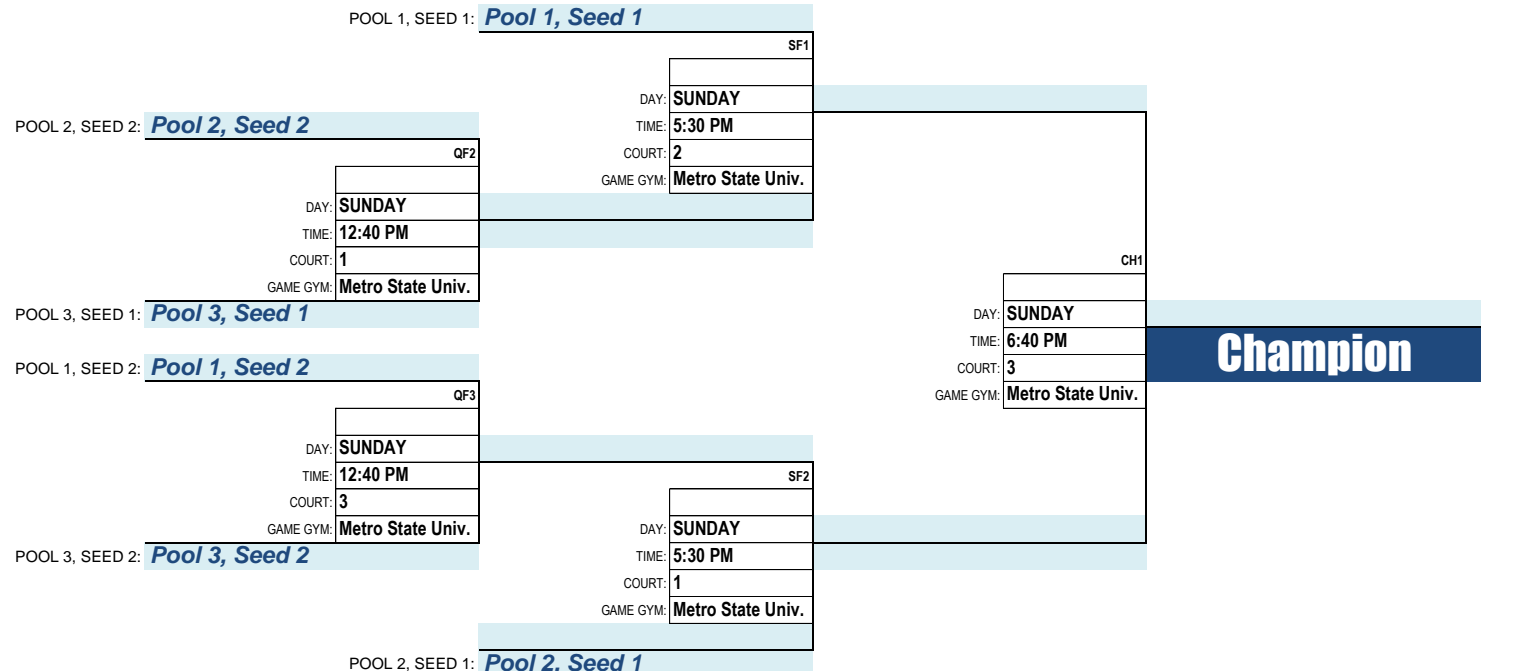

PLAYOFF ROUND - SINGLE ELIMINATION: