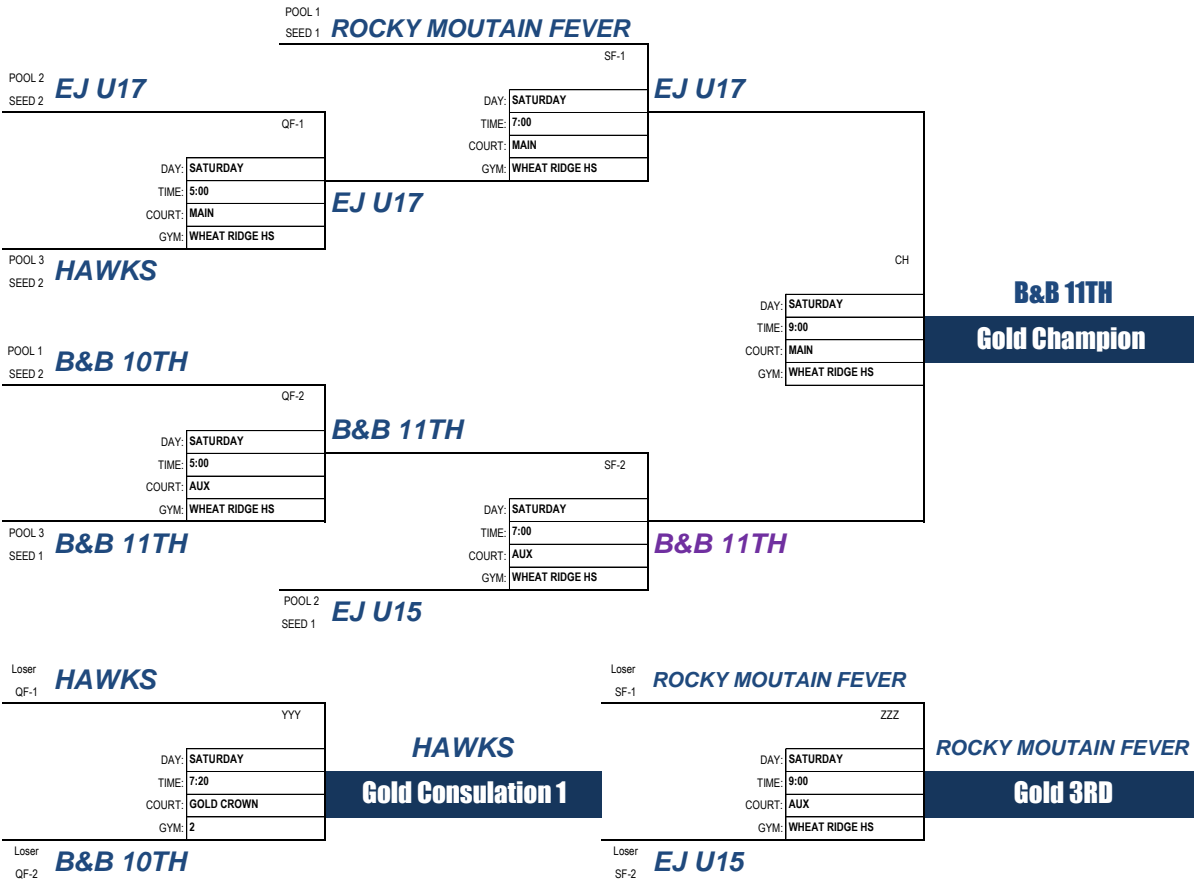

GOLD PLAYOFF ROUND GAMES: