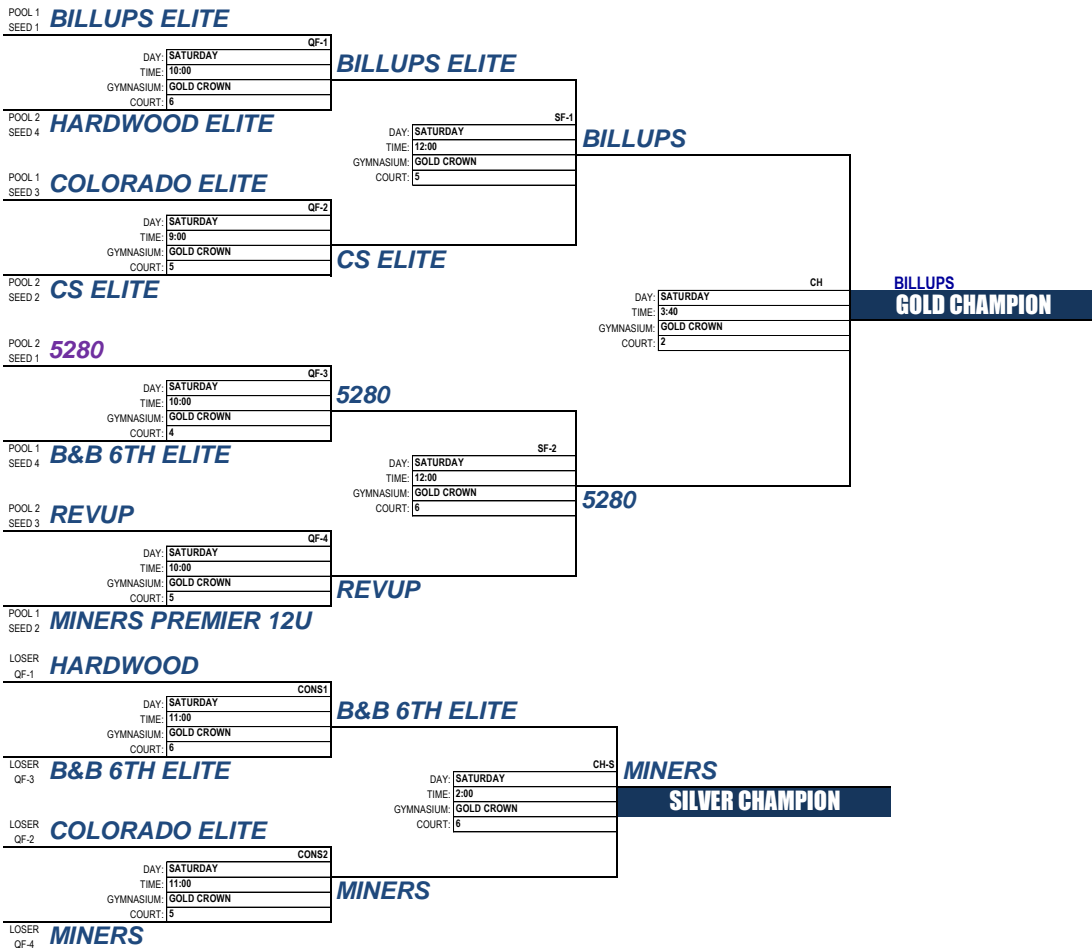

PLAYOFF ROUND GAMES: