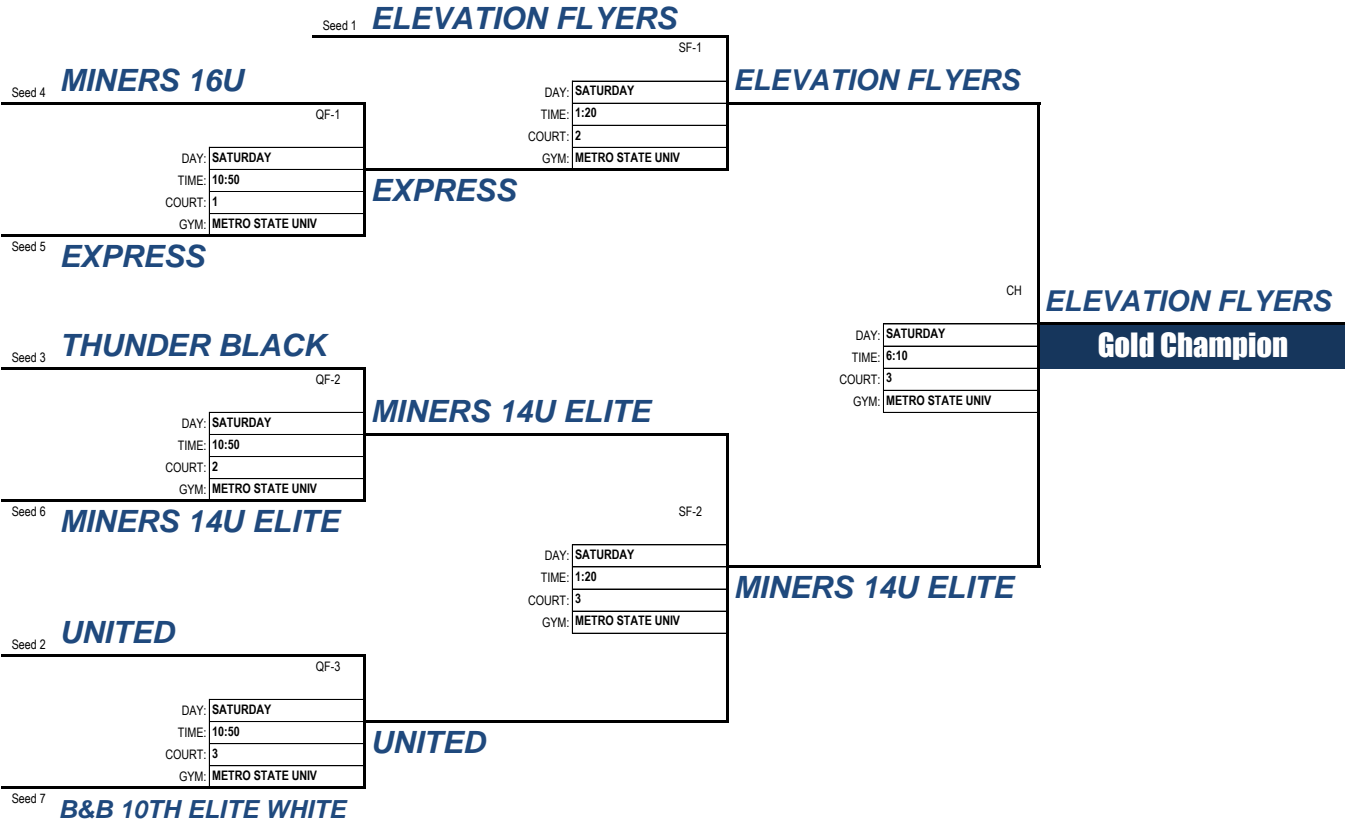

PLAYOFF ROUND GAMES: