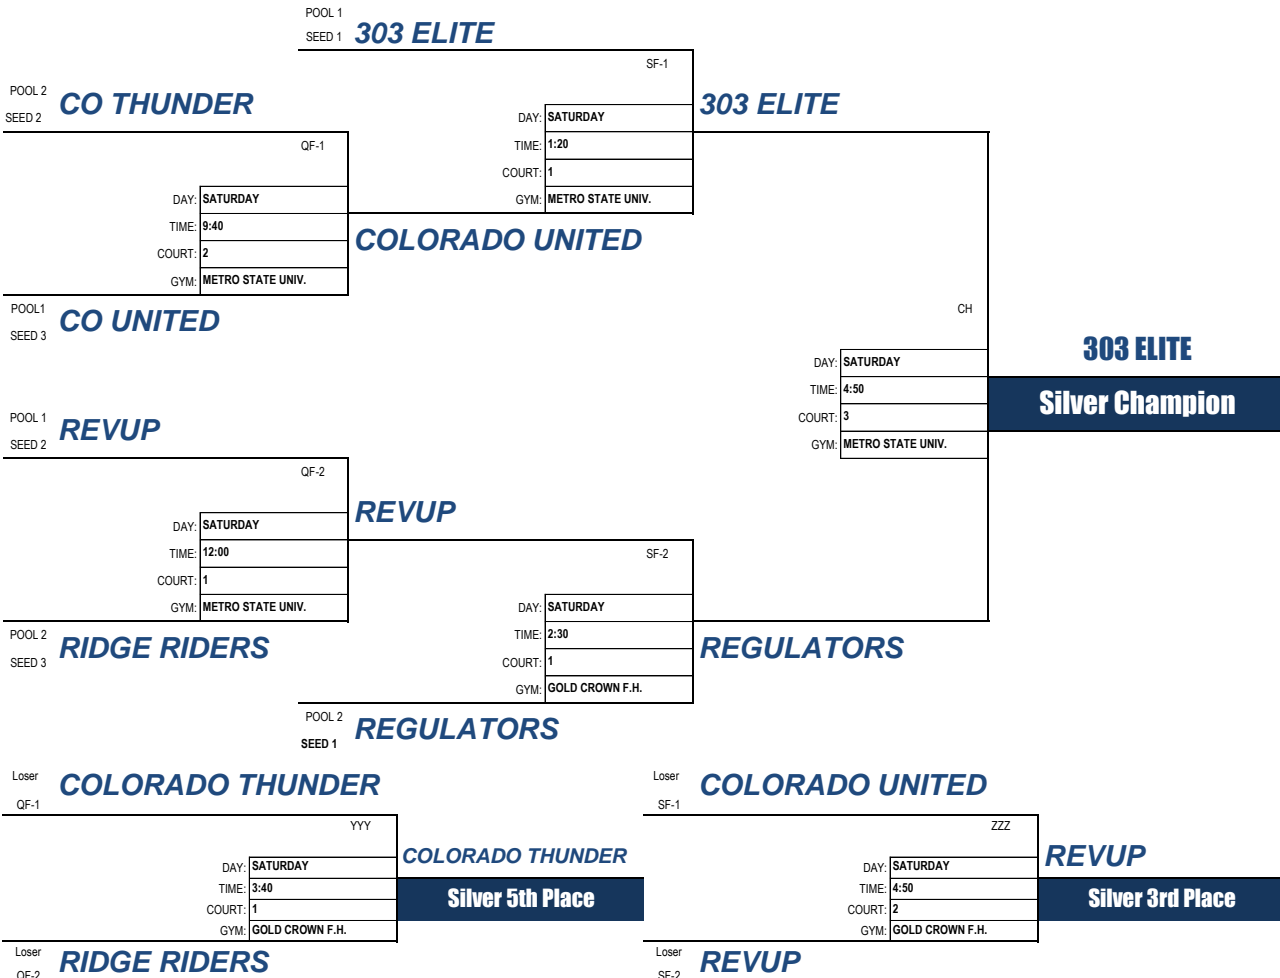

PLAYOFF ROUND GAMES: