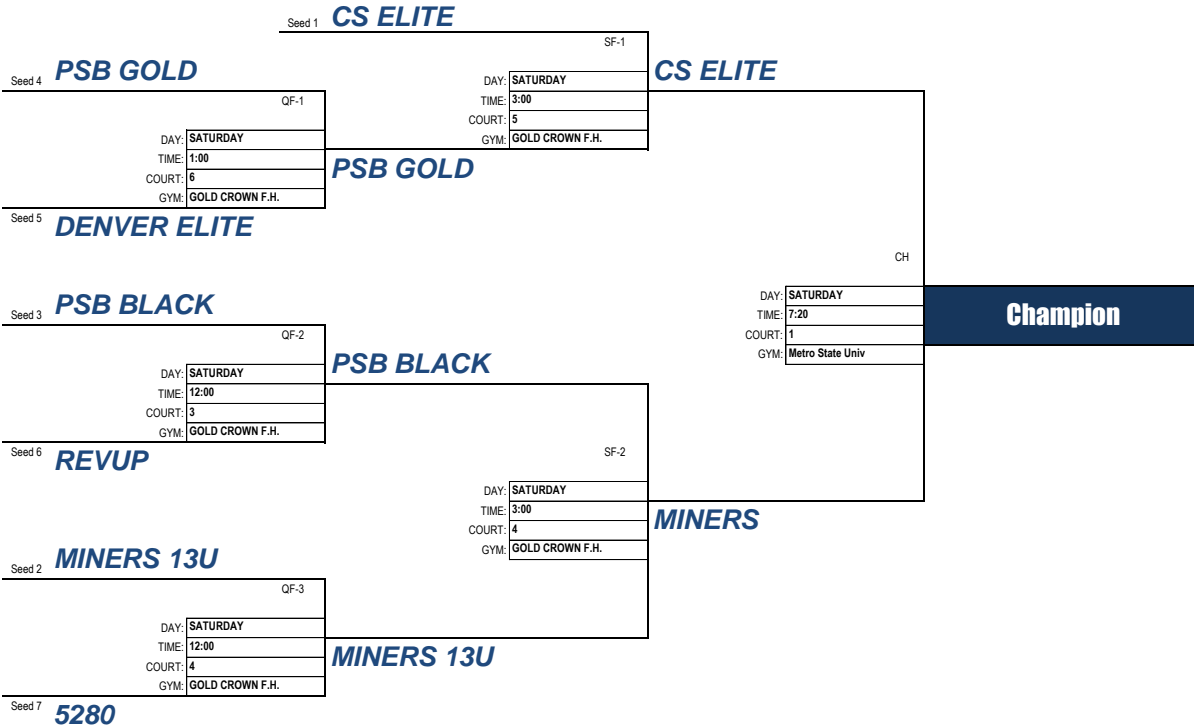

PLAYOFF ROUND GAMES: