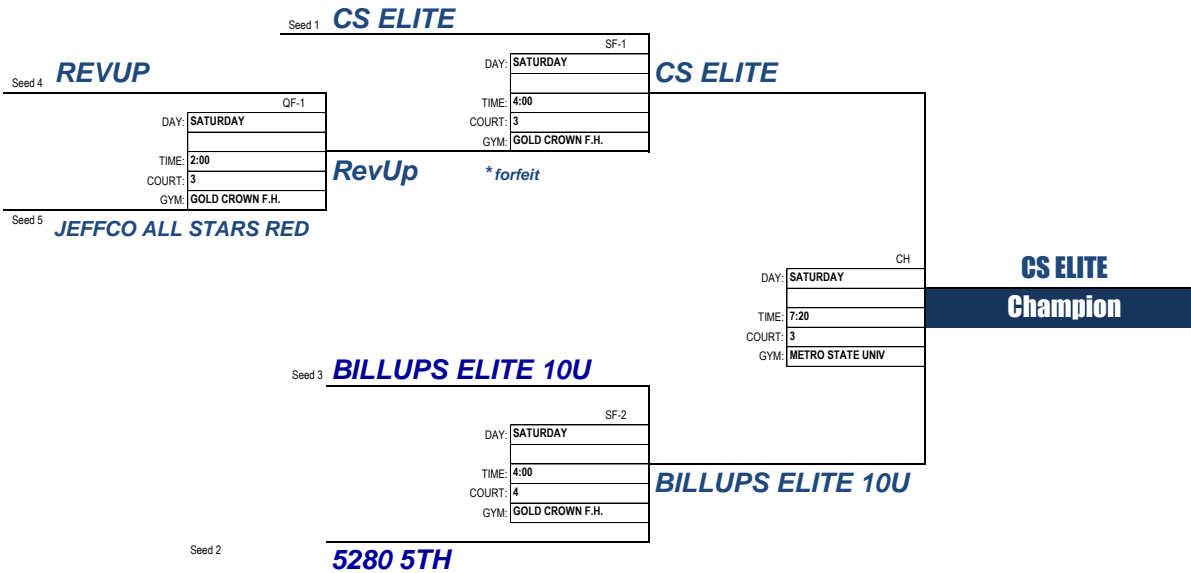

PLAYOFF ROUND GAMES:

B&B 5TH SELECT AND HARDWOOD ELITE WILL NOT BE PARTICIPATING IN BRACKET PLAY