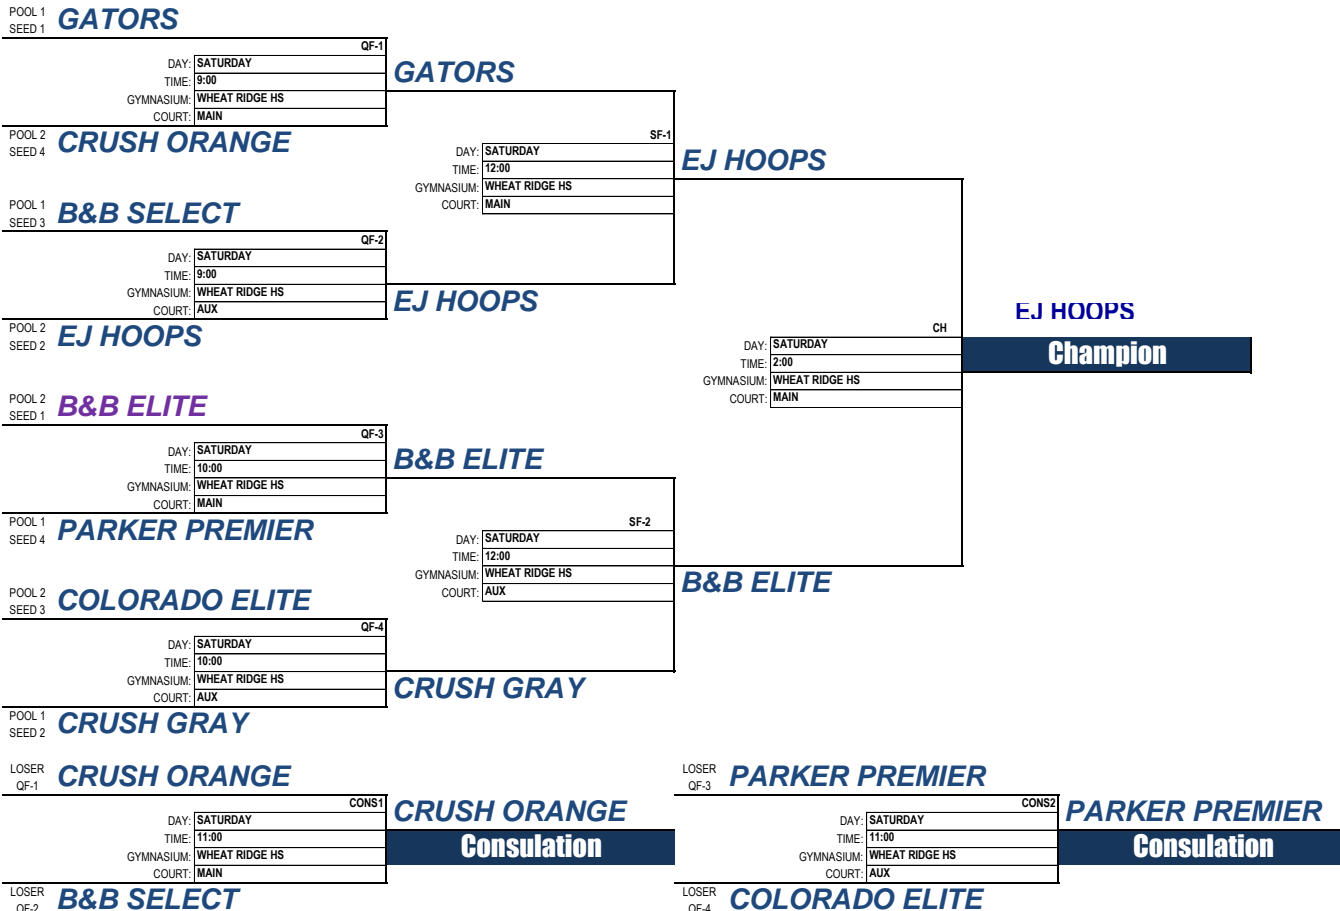

PLAYOFF ROUND GAMES: