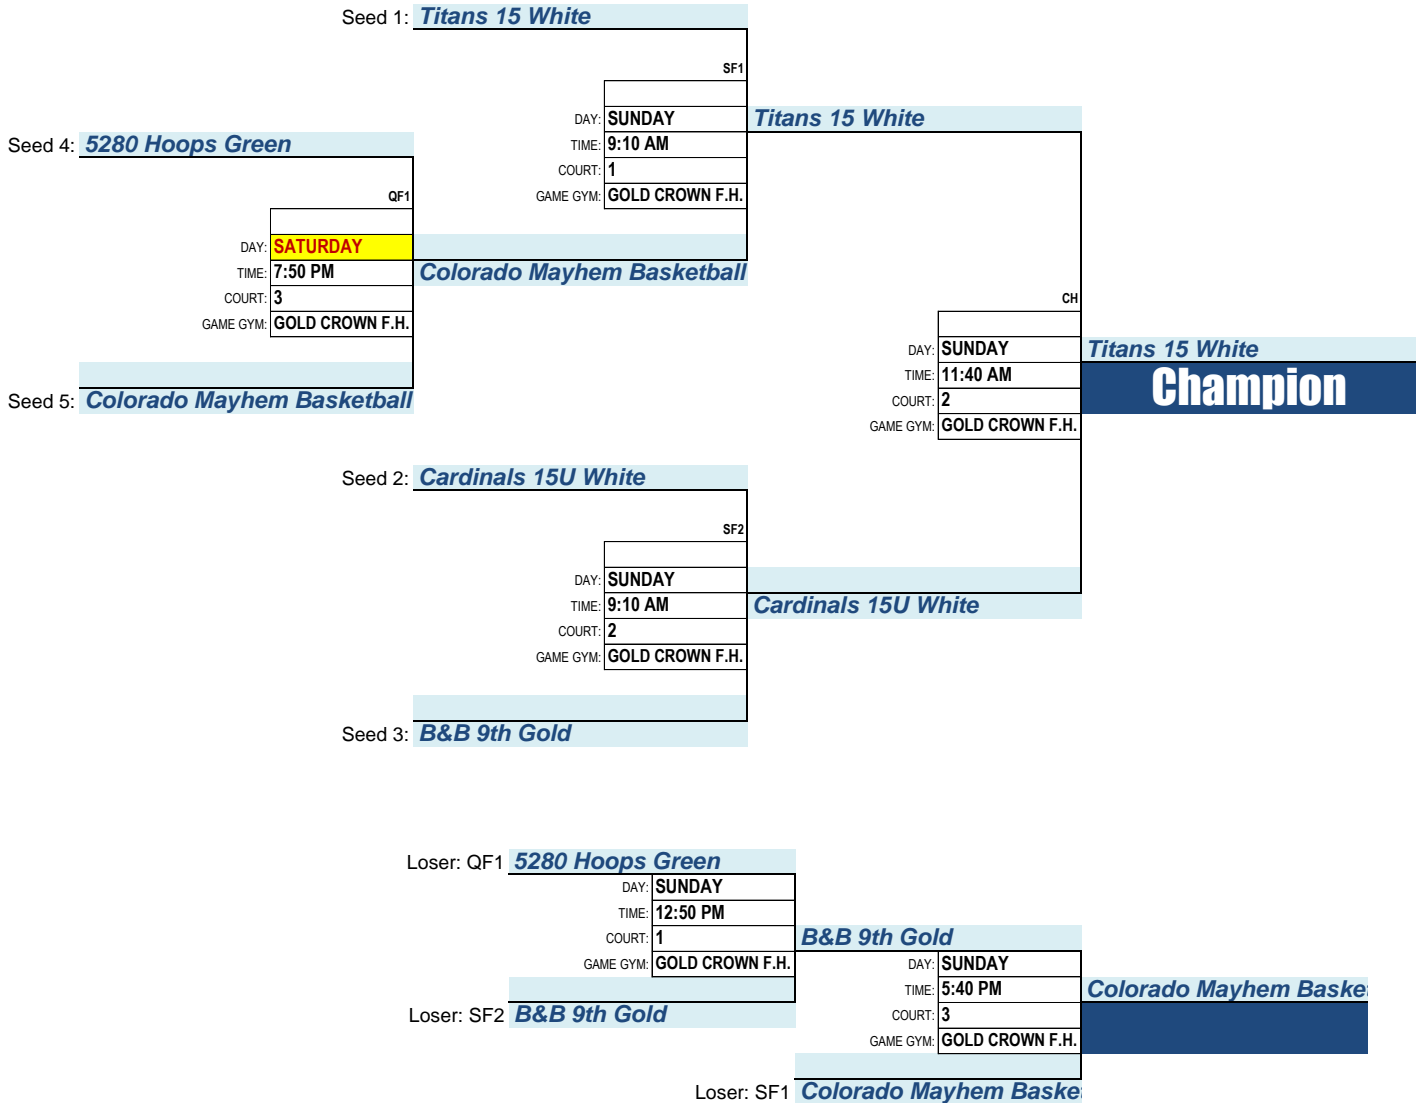

PLAYOFF ROUND - SINGLE ELIMINATION: