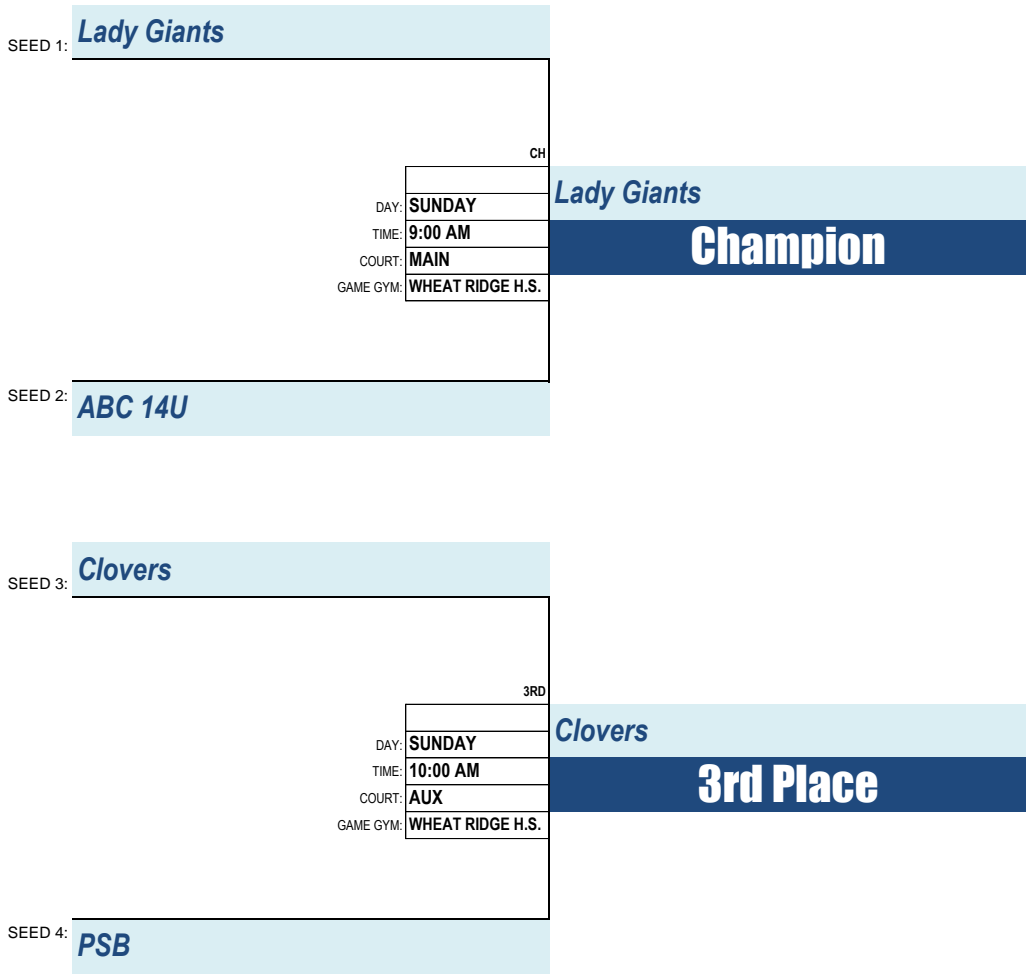

PLAYOFF ROUND - SINGLE ELIMINATION: