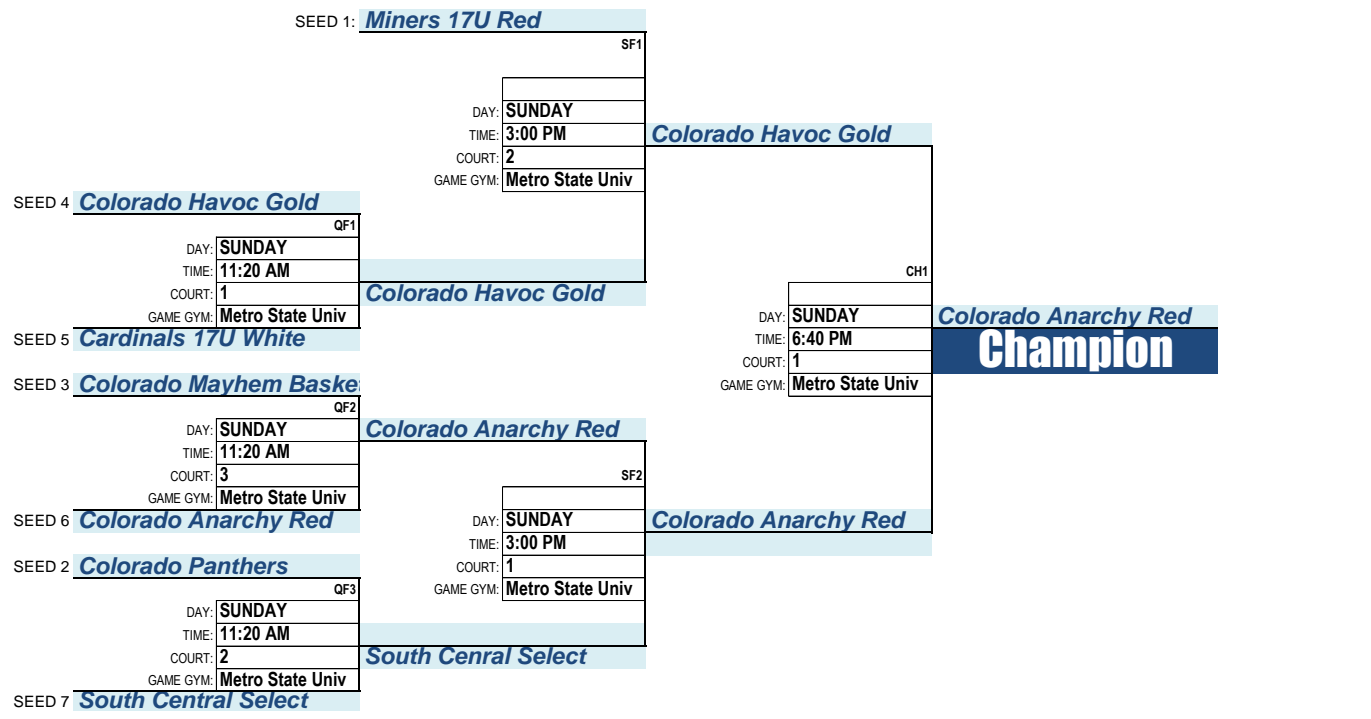

PLAYOFF ROUND - SINGLE ELIMINATION: