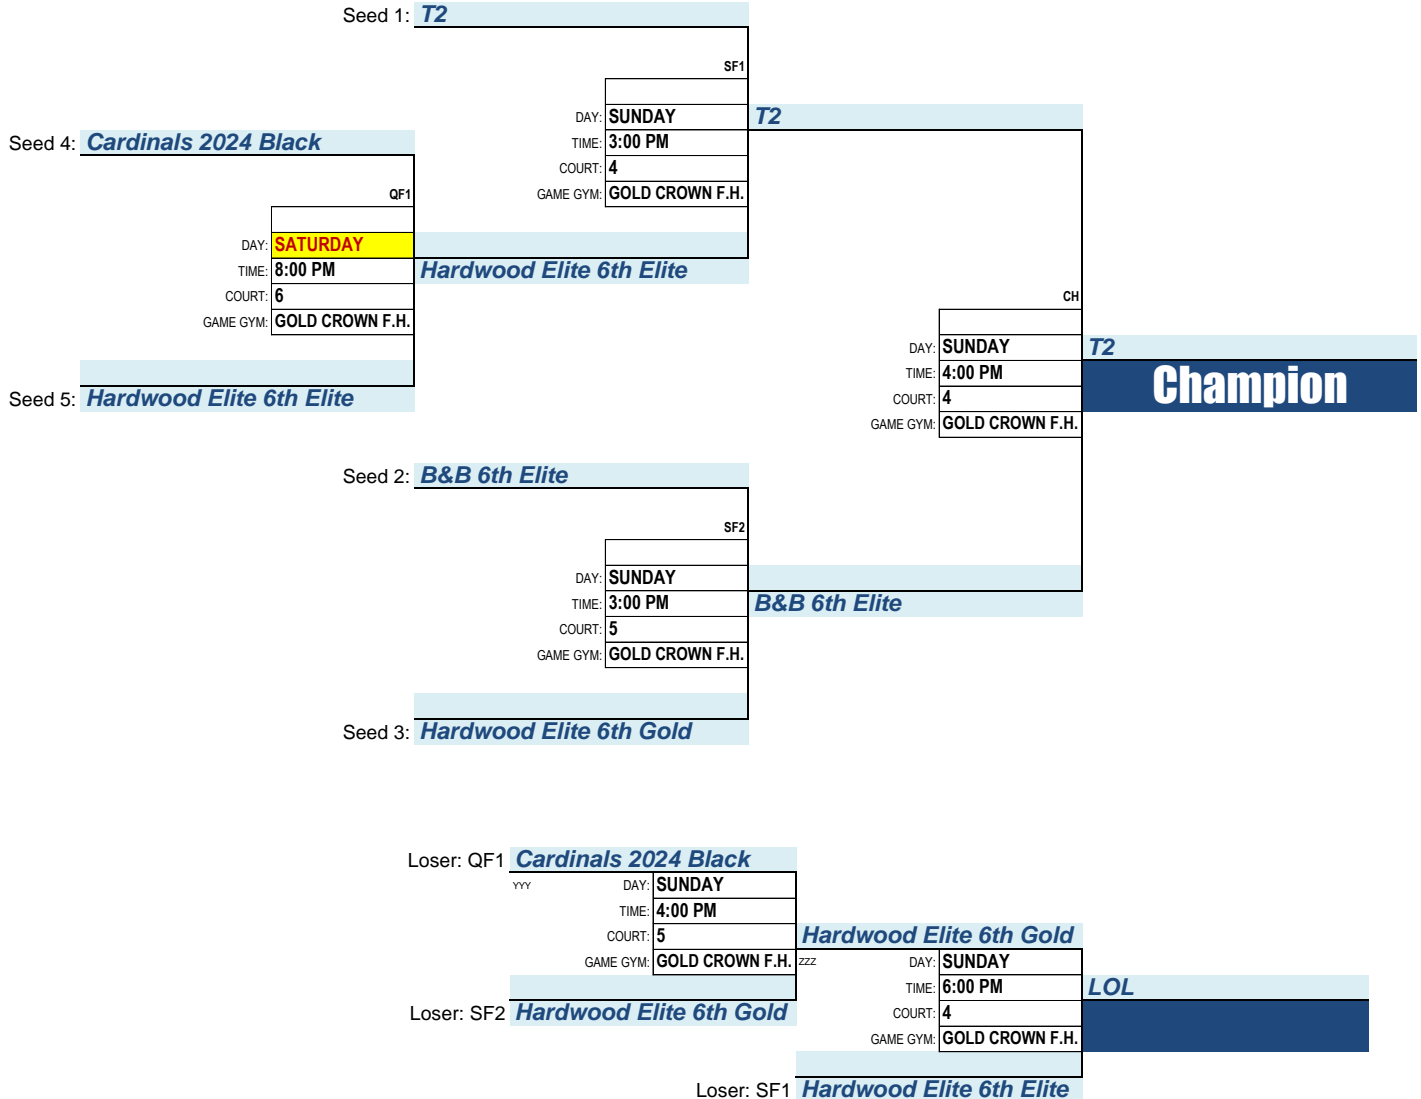

PLAYOFF ROUND - SINGLE ELIMINATION: