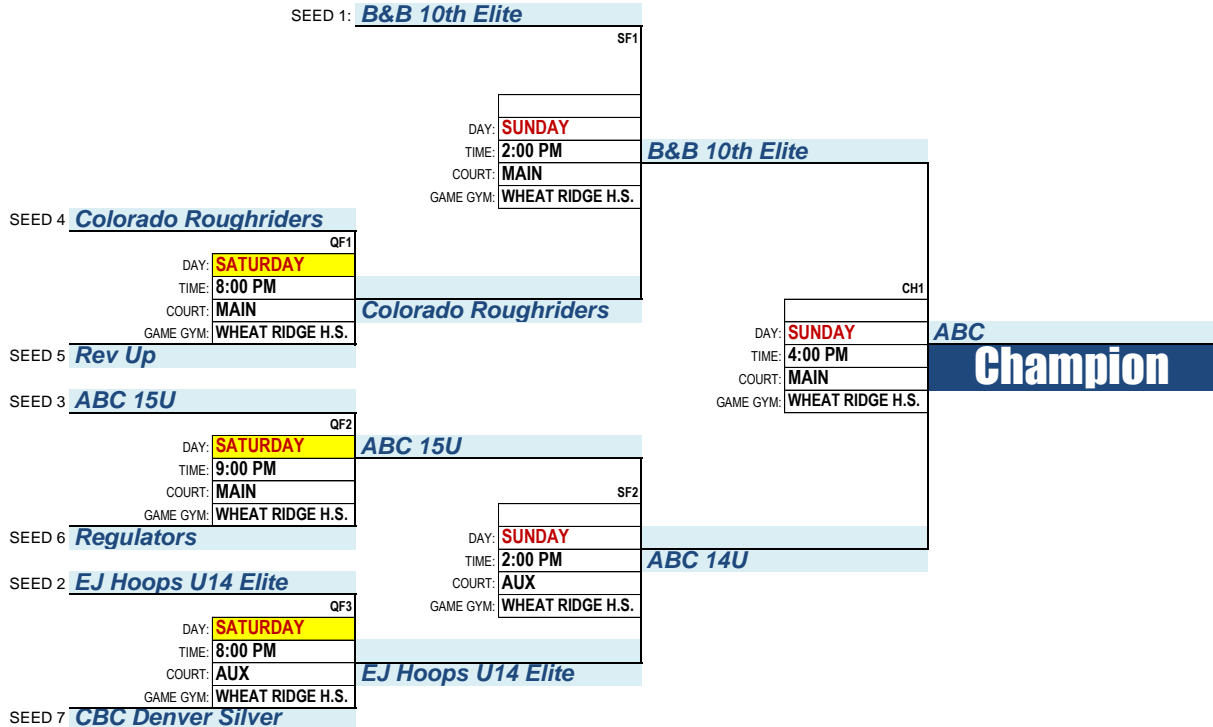

PLAYOFF ROUND - SINGLE ELIMINATION: