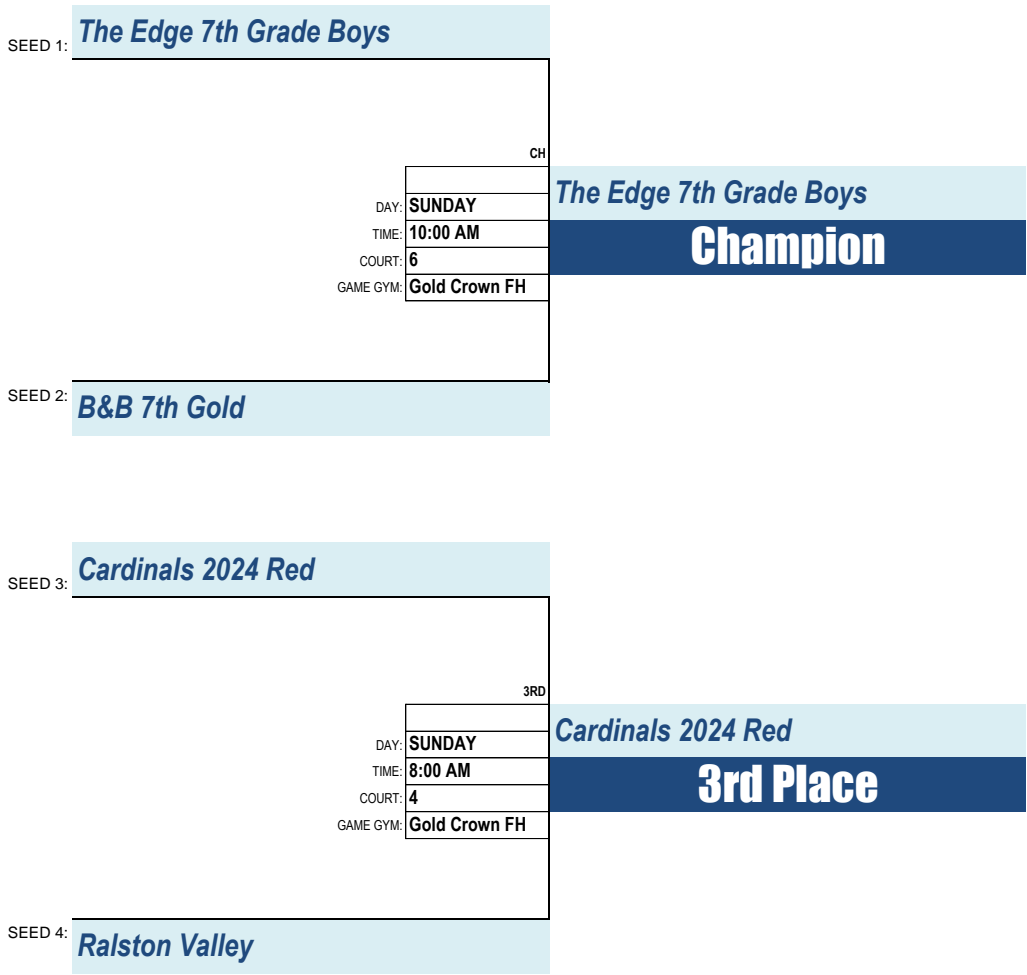

PLAYOFF ROUND - SINGLE ELIMINATION: