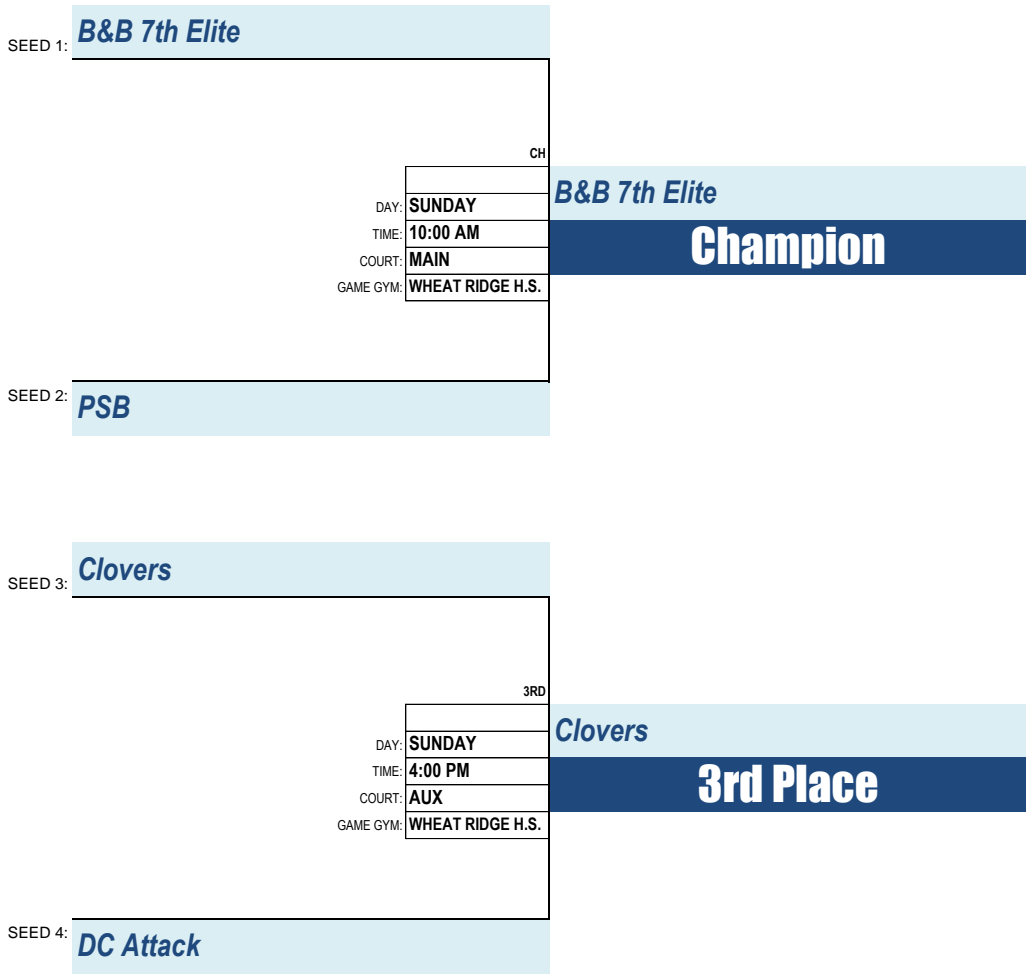

PLAYOFF ROUND - SINGLE ELIMINATION: