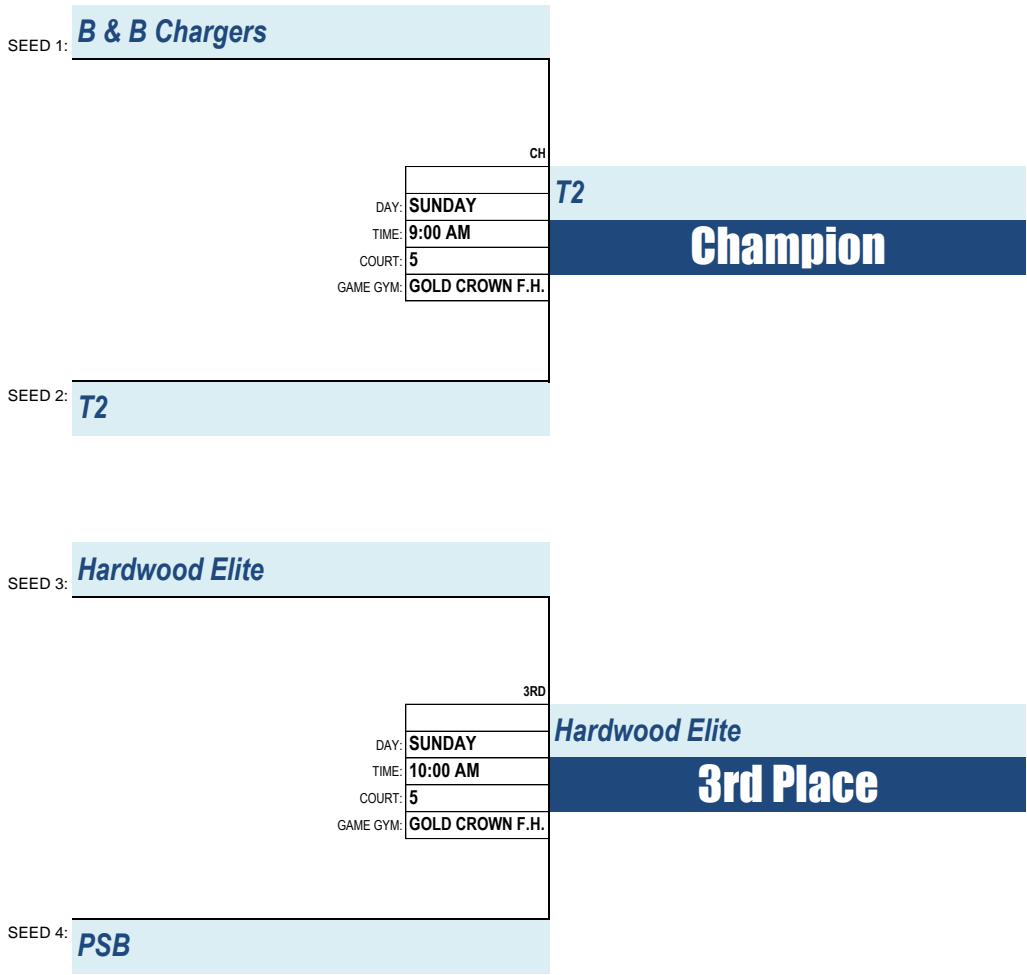

PLAYOFF ROUND - SINGLE ELIMINATION: