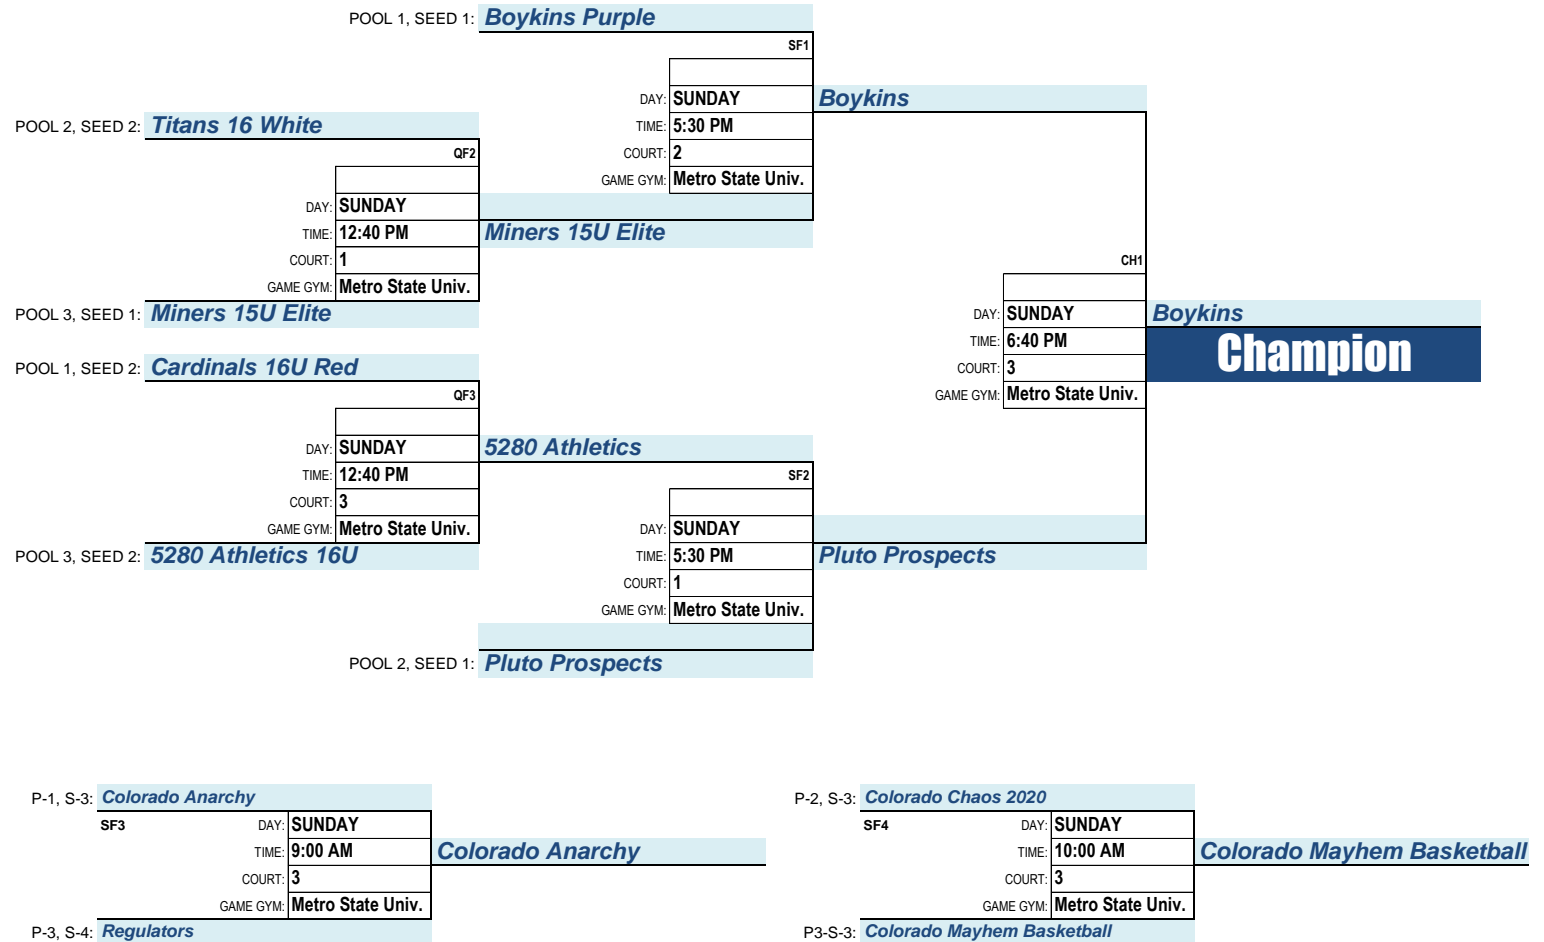

PLAYOFF ROUND - SINGLE ELIMINATION: