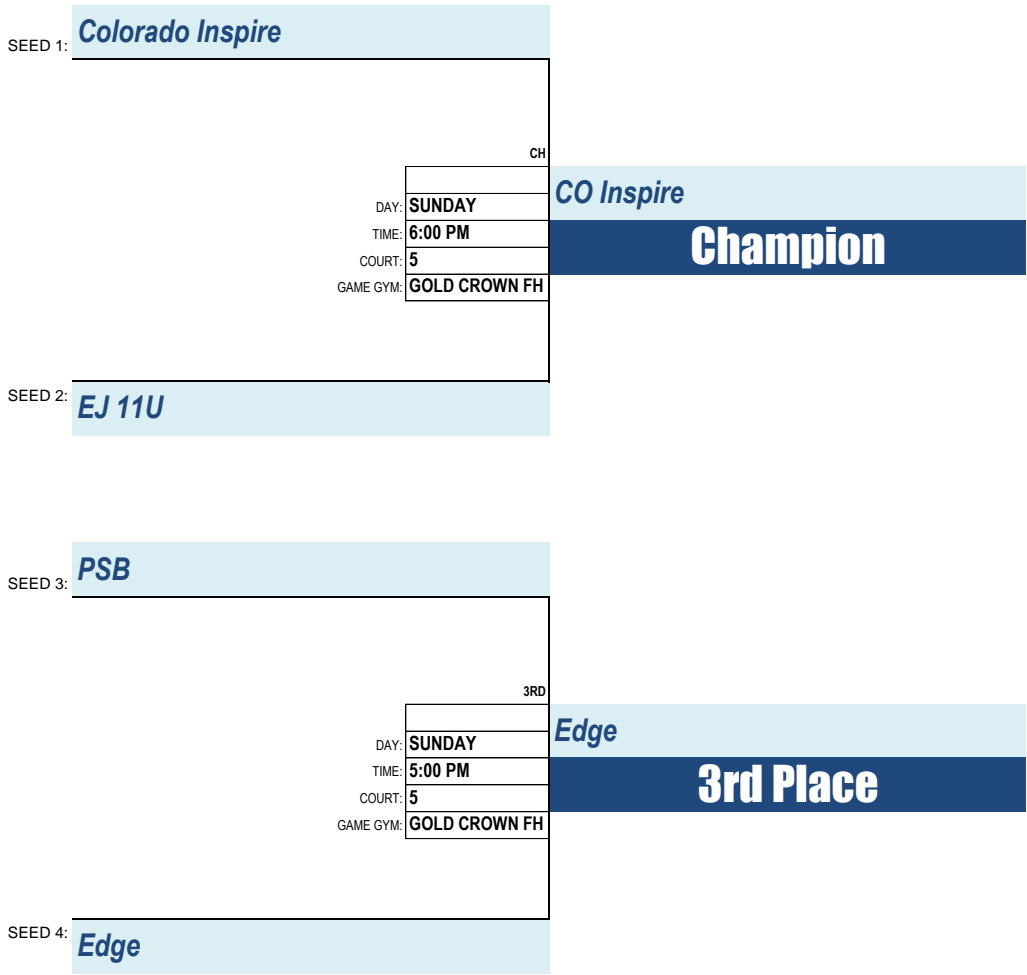

PLAYOFF ROUND - SINGLE ELIMINATION: