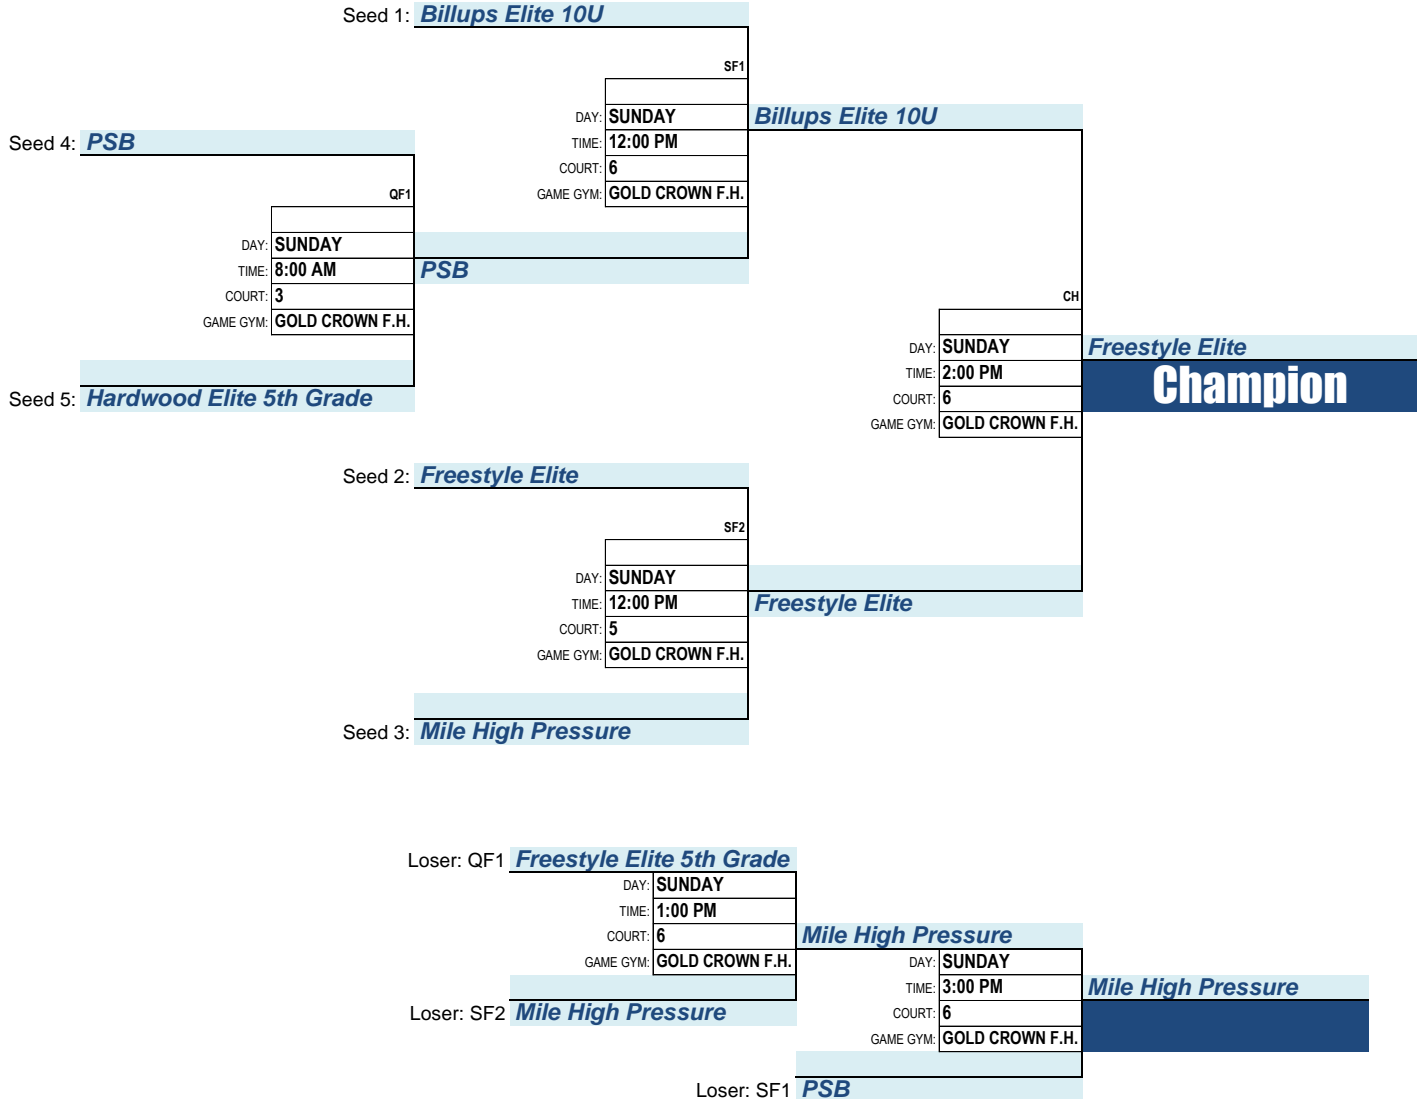

PLAYOFF ROUND - SINGLE ELIMINATION: