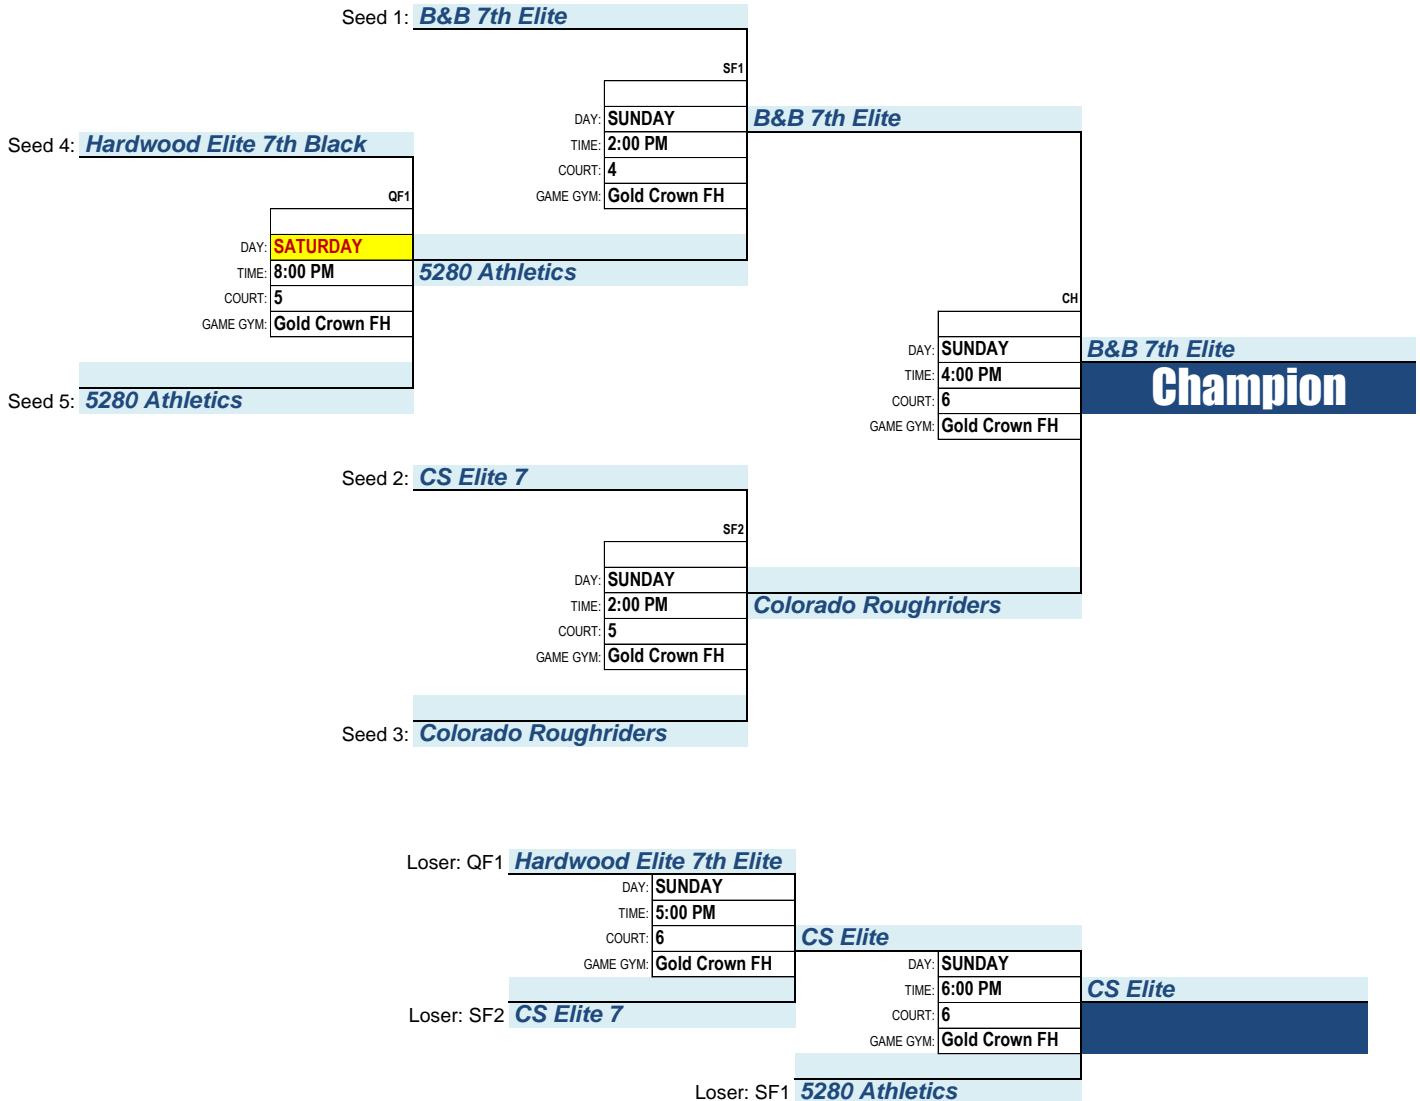

PLAYOFF ROUND - SINGLE ELIMINATION: