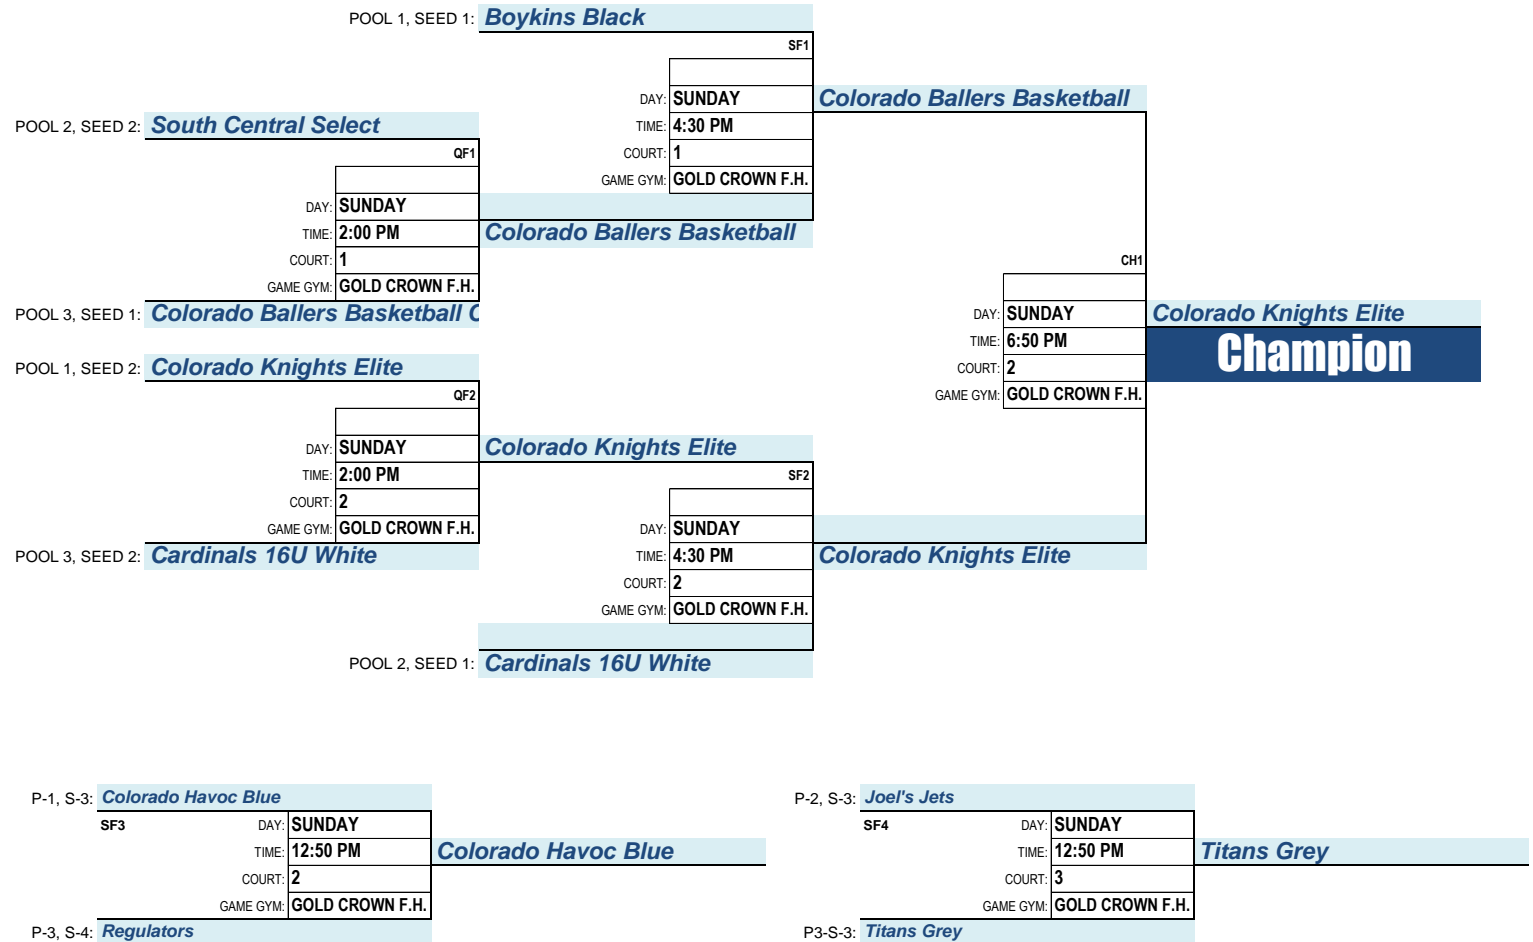

PLAYOFF ROUND - SINGLE ELIMINATION: