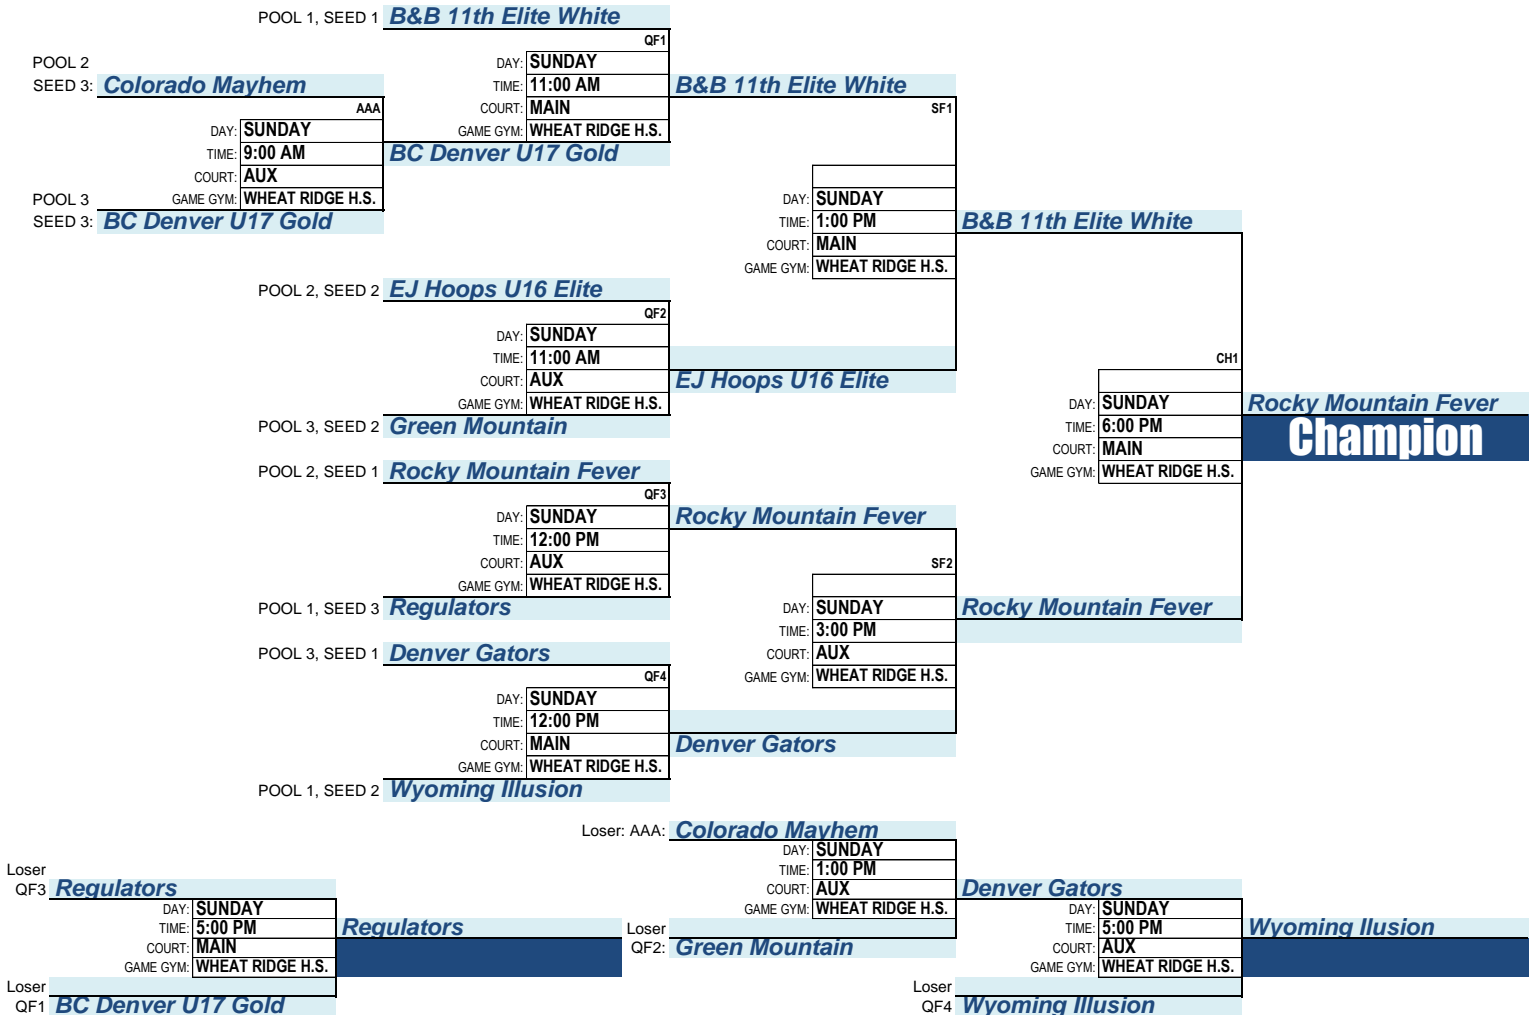

PLAYOFF ROUND - SINGLE ELIMINATION: