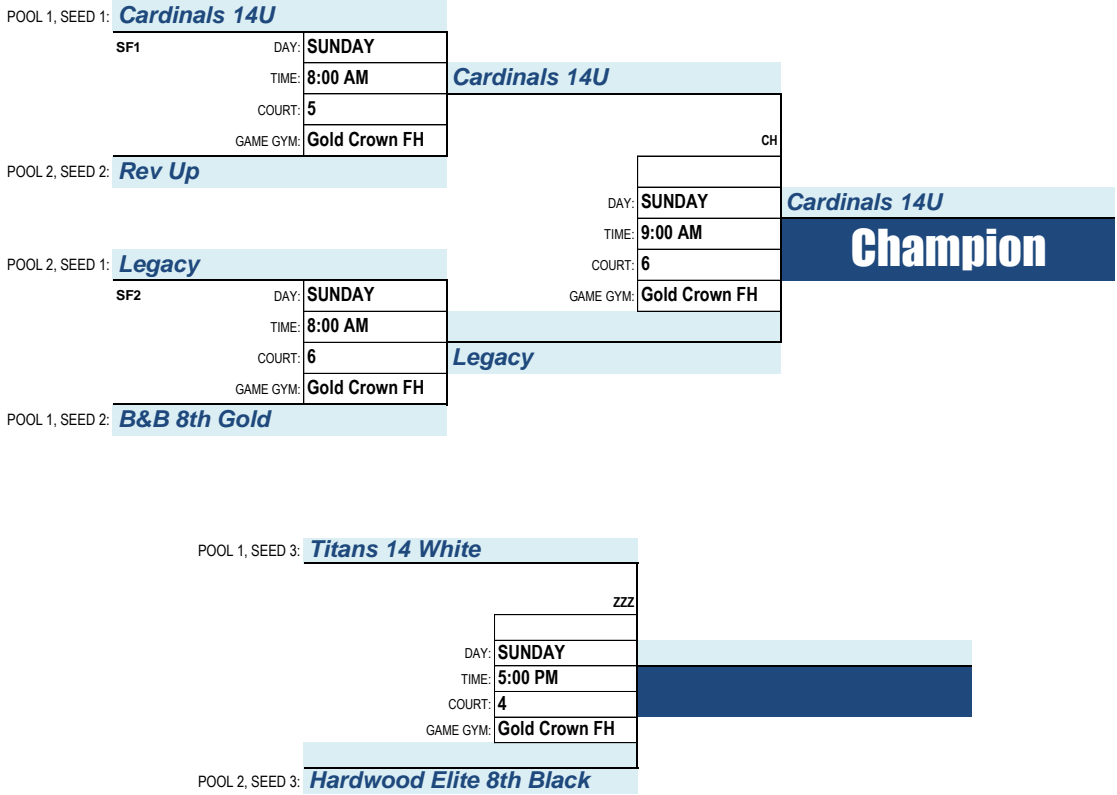

PLAYOFF ROUND - SINGLE ELIMINATION: