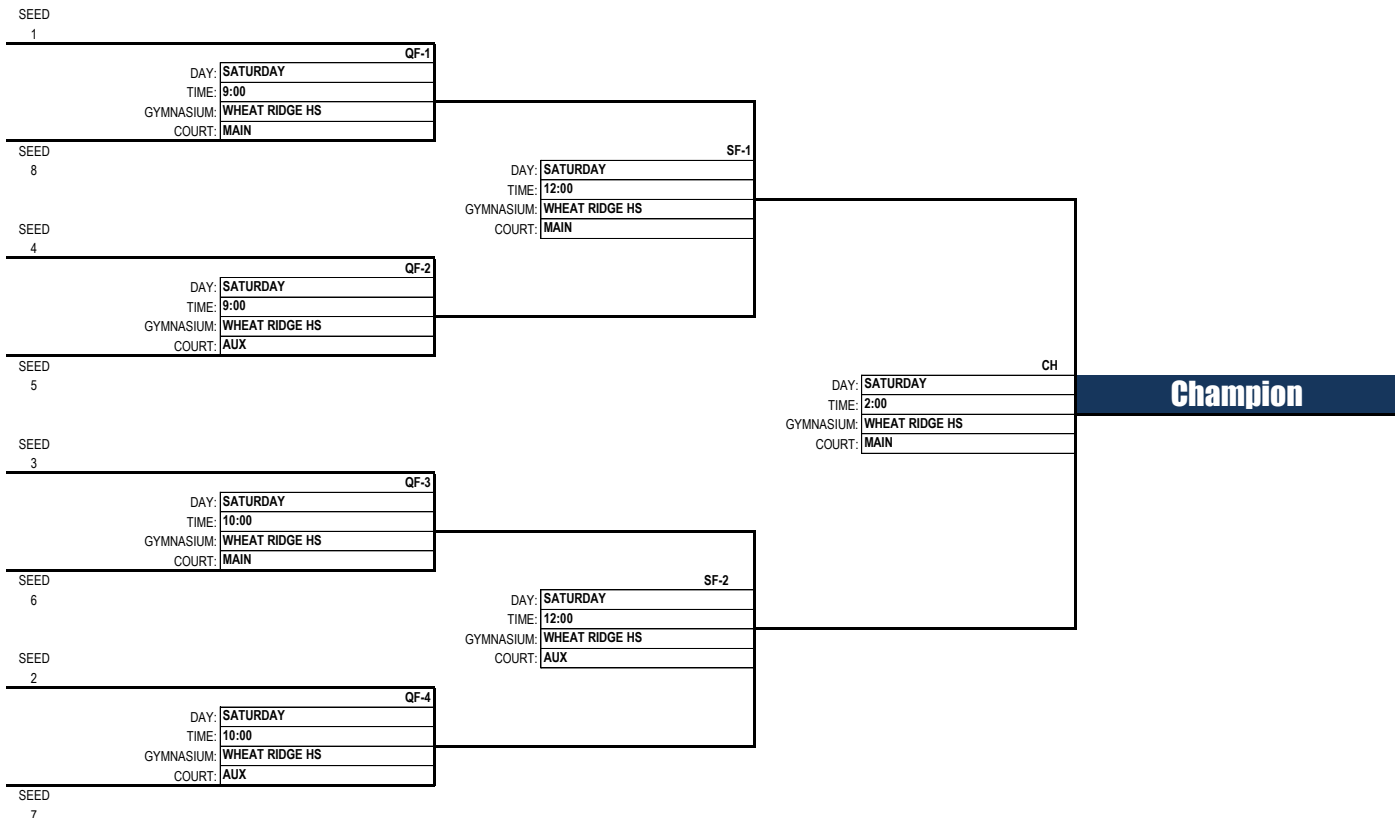

TEAMS: 8

POOL #	TEAM # / TEAM NAME	WINS	LOSSES
<b>Pool 1</b>	CRUSH GRAY		
	B&B 9TH SELECT		
	PARKER PREMIER U15		
	GATORS		
<b>Pool 2</b>	CRUSH ORANGE		
	B&B 9TH ELITE		
	EJ HOOPS 8TH ELITE		
	COLORADO ELITE		

Division ID: **11**

Division Description: **GIRLS: 9th Grade**

Game Gym(s): **WHEAT RIDGE HS**

**FIRST ROUND GAMES:**

Game ID	DAY	TIME	CT	GAME GYM	TEAM NAME	VS.	TEAM NAME	POOL	WINNER	SCORE
11001	FRI	5:00 PM	MAIN	WHEAT RIDGE HS	CRUSH GRAY	VS.	B&B 9TH SELECT	<b>Pool 1</b>		
11002	THU	9:00 PM	AUX	WHEAT RIDGE HS	PARKER PREMIER U15	VS.	GATORS			
11003	FRI	7:00 PM	MAIN	WHEAT RIDGE HS	CRUSH GRAY	VS.	PARKER PREMIER U15			
11004	THU	8:00 PM	MAIN	WHEAT RIDGE HS	B&B 9TH SELECT	VS.	GATORS			
11005	FRI	9:00 PM	AUX	WHEAT RIDGE HS	CRUSH GRAY	VS.	GATORS			
11006	THU	7:00 PM	AUX	WHEAT RIDGE HS	B&B 9TH SELECT	VS.	PARKER PREMIER U15			
11007	FRI	9:00 PM	MAIN	WHEAT RIDGE HS	CRUSH ORANGE	VS.	B&B 9TH ELITE	<b>Pool 2</b>		
11008	THU	5:00 PM	MAIN	WHEAT RIDGE HS	EJ HOOPS 8TH ELITE	VS.	COLORADO ELITE			
11009	FRI	4:00 PM	AUX	WHEAT RIDGE HS	CRUSH ORANGE	VS.	EJ HOOPS 8TH ELITE			
11010	FRI	8:00 PM	AUX	WHEAT RIDGE HS	B&B 9TH ELITE	VS.	COLORADO ELITE			
11011	FRI	7:00 PM	AUX	WHEAT RIDGE HS	CRUSH ORANGE	VS.	COLORADO ELITE			
11012	THU	6:00 PM	MAIN	WHEAT RIDGE HS	B&B 9TH ELITE	VS.	EJ HOOPS 8TH ELITE			

**PLAYOFF ROUND GAMES:**

LOSER  
QF-1

		CONS1
DAY:	SATURDAY	
TIME:	11:00	
GYMNASIUM:	WHEAT RIDGE HS	
COURT:	MAIN	

LOSER  
QF-2

LOSER  
QF-3

		CONS2
DAY:	SATURDAY	
TIME:	11:00	
GYMNASIUM:	WHEAT RIDGE HS	
COURT:	AUX	