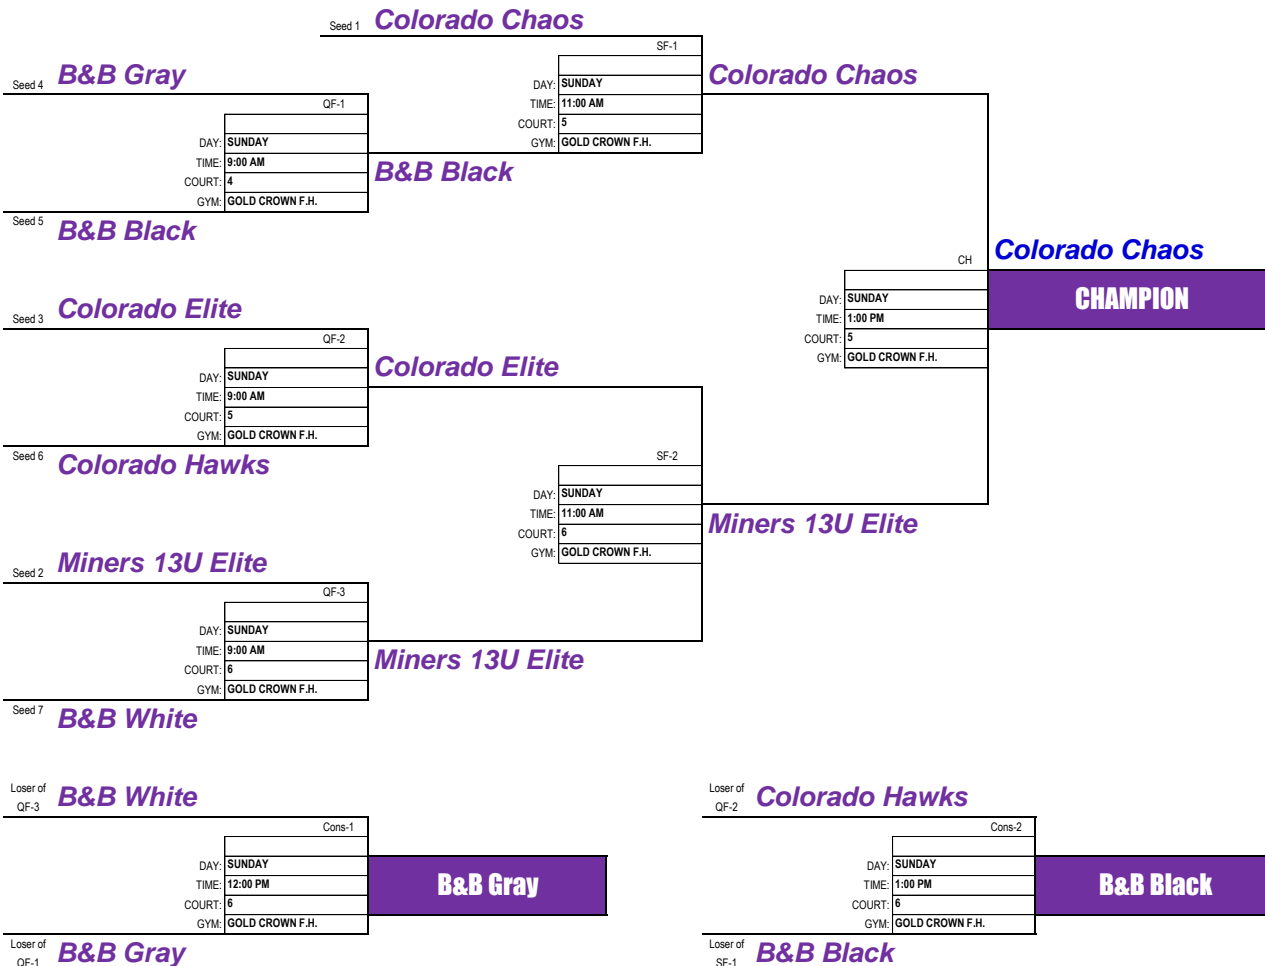

PLAYOFF ROUND - SINGLE ELIMINATION: