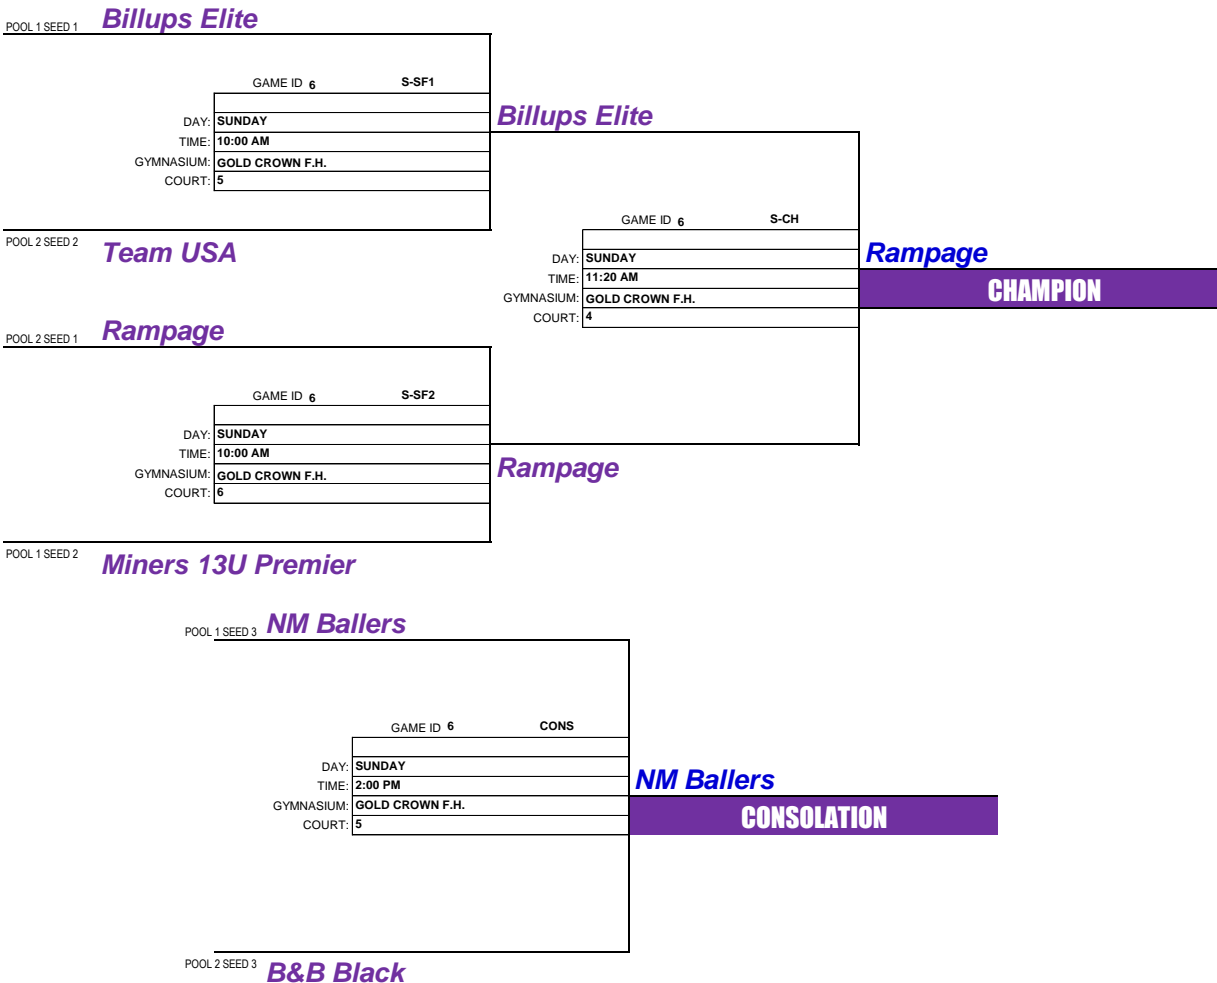

Each team will have 3 First Round Games:

- 2 pool games
- 1 out of pool game

All 3 games will count toward Seeding for Playoff Round.

### FIRST ROUND GAMES:

Game ID	Day	Time	Court	Game Gym	Team Name	VS.	Team Name	Pool	Winner	Score
6 001	FRI	6:00 PM	MAIN	GOLDEN H.S.	Billups elite	VS.	NM Ballers 6th Elite	Friday	Billups elite	55-27
6 002	SAT	1:00 PM	5	GOLD CROWN F.H.	Miners 13U Premier	VS.	Team USA-2020		Team USA-2020	36-33
6 003	FRI	5:00 PM	5	GOLD CROWN F.H.	Rampage	VS.	B&B Academy 7th Black		Rampage	42-32
6 004	SAT	5:00 PM	5	GOLD CROWN F.H.	Billups elite	VS.	Miners 13U Premier	Saturday	Miners 13U Premier	46-28
6 005	SAT	1:00 PM	6	GOLD CROWN F.H.	NM Ballers 6th Elite	VS.	B&B Academy 7th Black		B&B Academy 7th Black	42-36
6 006	SAT	5:00 PM	6	GOLD CROWN F.H.	Rampage	VS.	Team USA-2020		Rampage	41-39
6 007	SAT	6:00 PM	6	GOLD CROWN F.H.	Billups elite	VS.	Rampage		Rampage	42-35
6 008	SAT	12:00 PM	5	GOLD CROWN F.H.	NM Ballers 6th Elite	VS.	Miners 13U Premier		Miners 13U Premier	41-31
6 009	SAT	2:00 PM	5	GOLD CROWN F.H.	B&B Academy 7th Black	VS.	Team USA-2020		Team USA-2020	52-45

### PLAYOFF ROUND - SINGLE ELIMINATION: