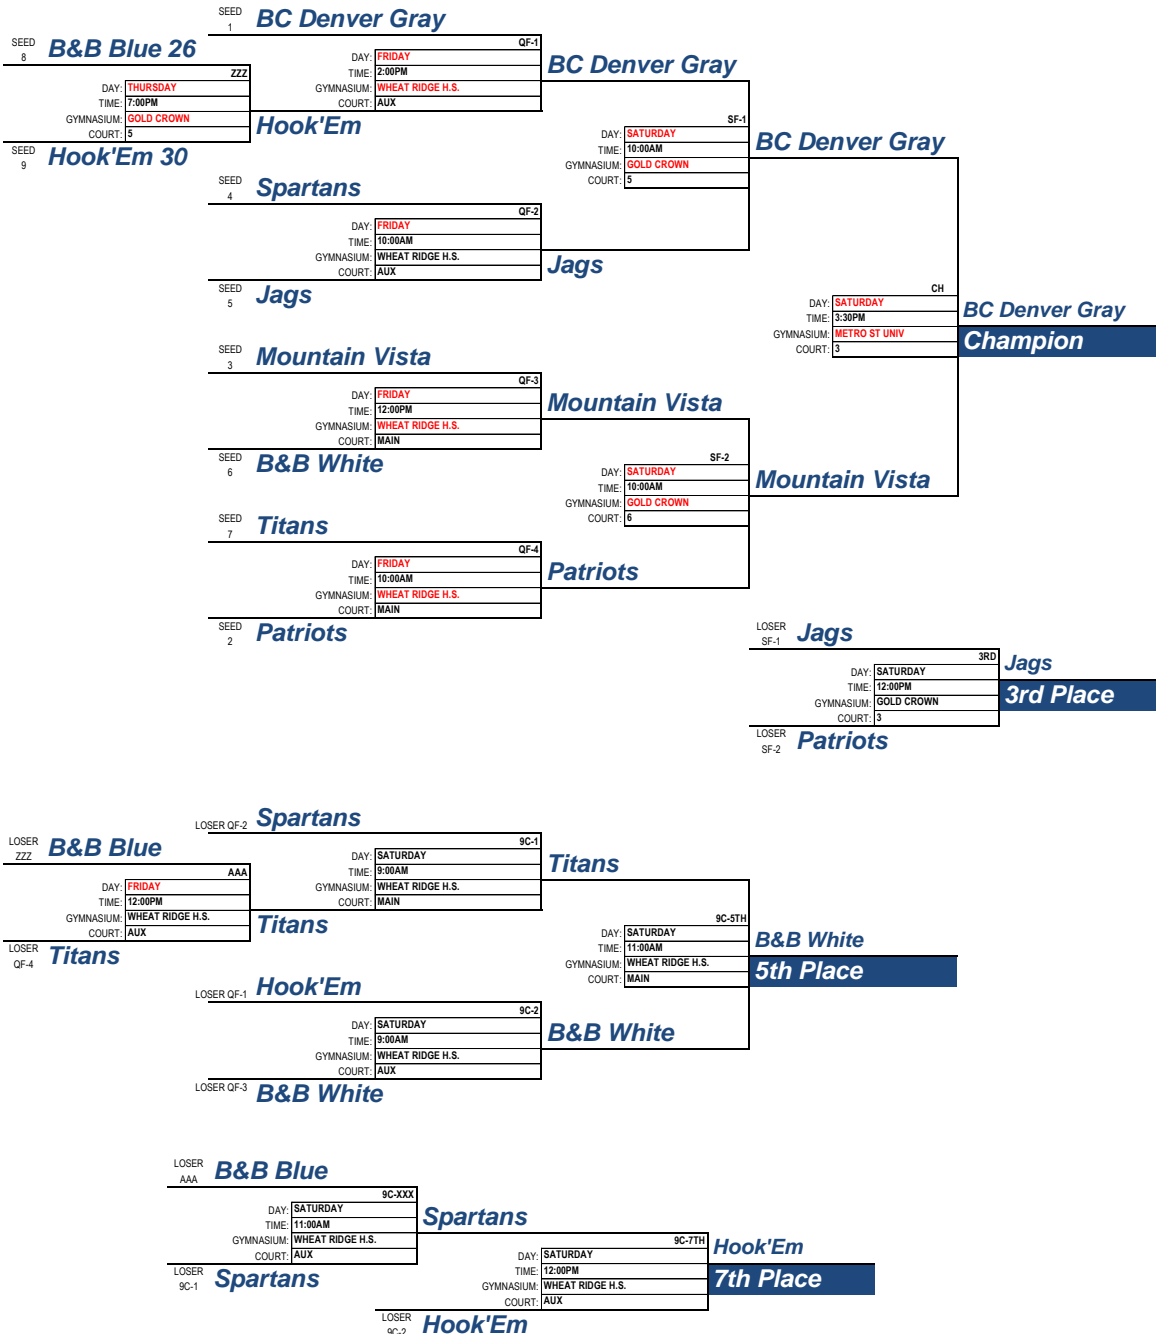

PLAYOFF ROUND - SINGLE ELIMINATION: