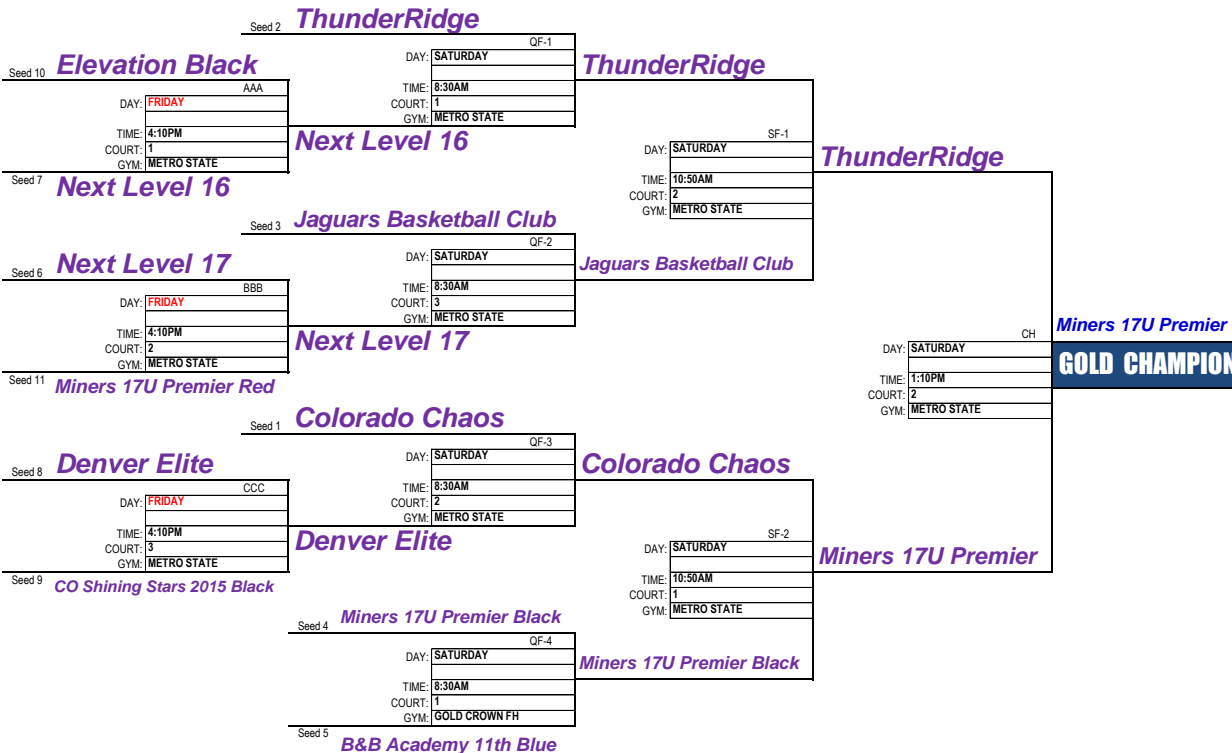

PLAYOFF ROUND GAMES: