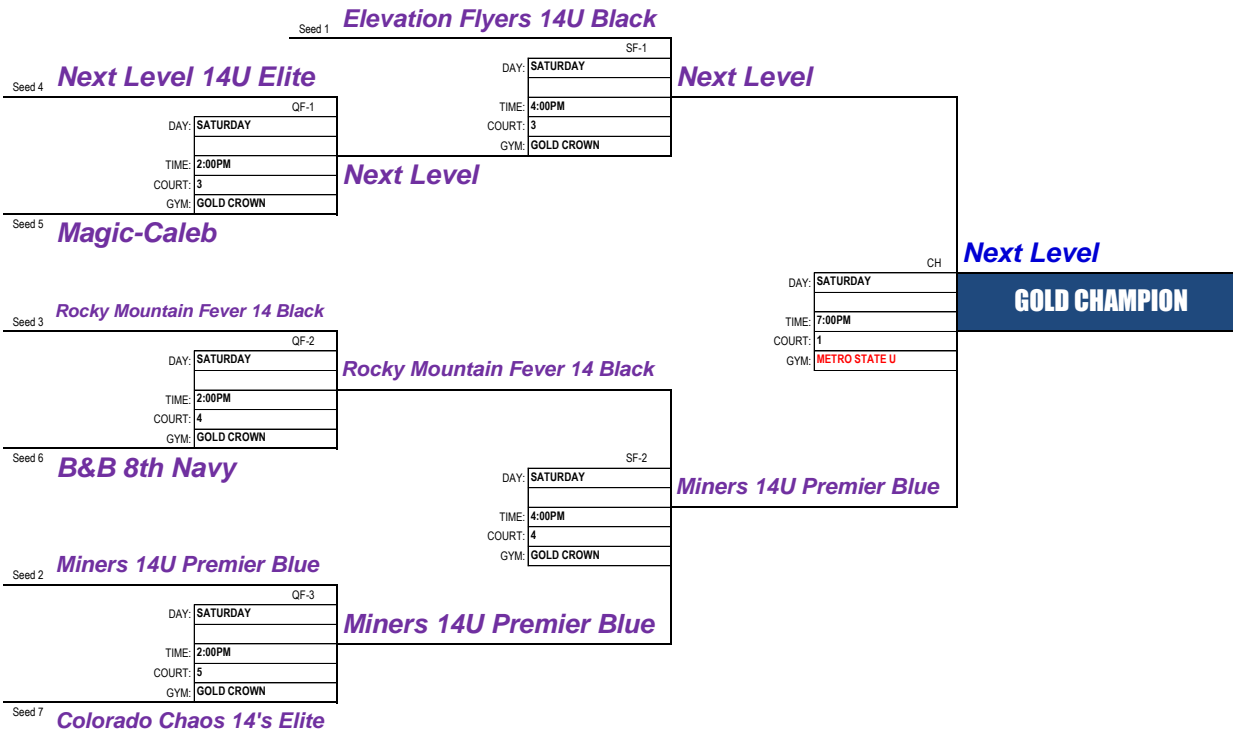

PLAYOFF ROUND GAMES: