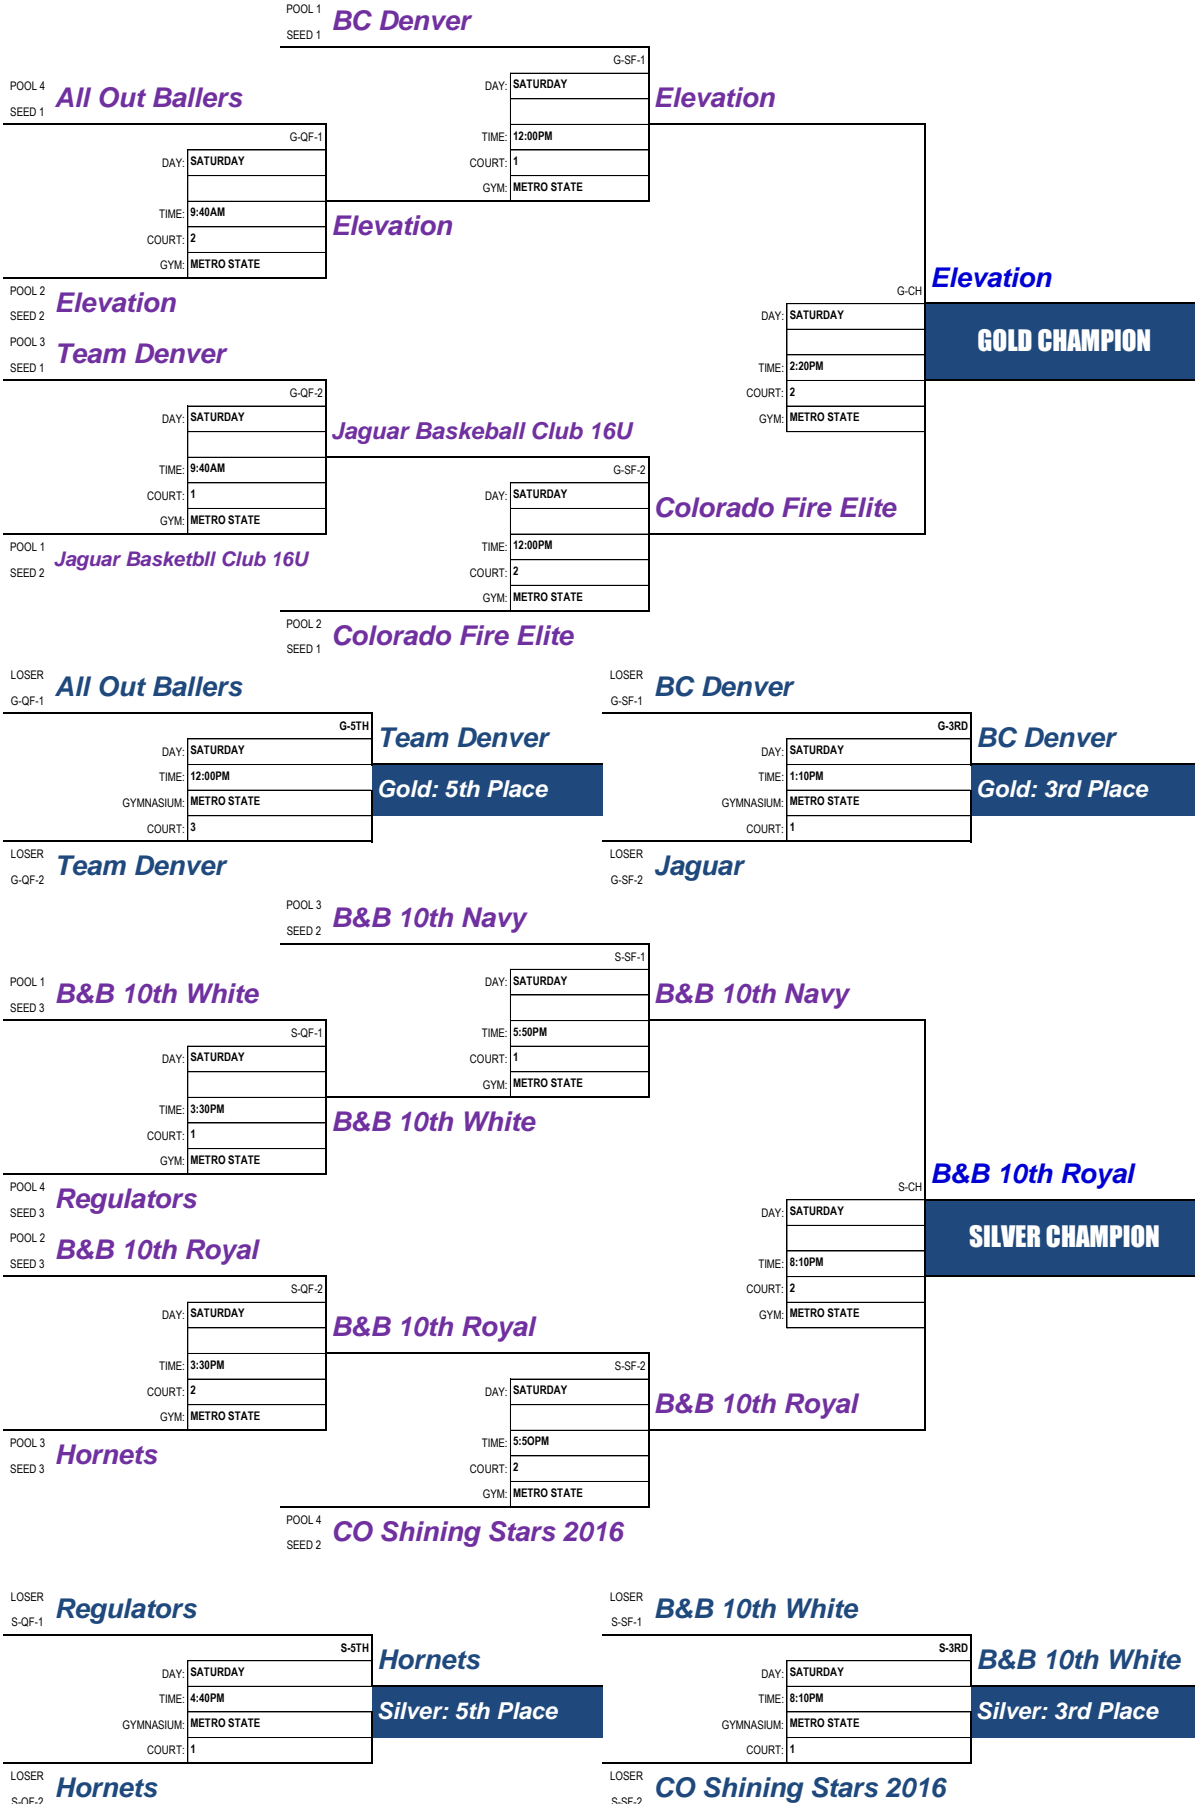

PLAYOFF ROUND GAMES: