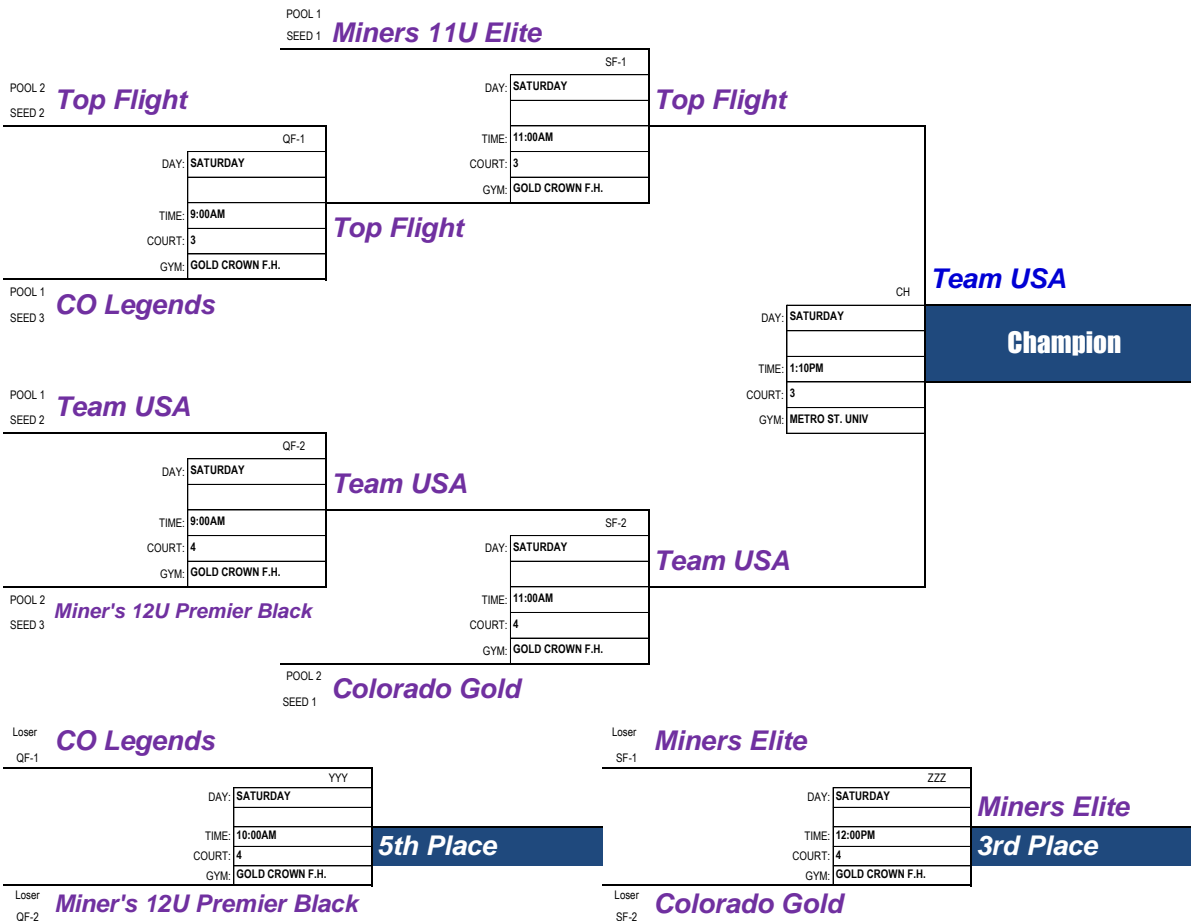

PLAYOFF ROUND GAMES: