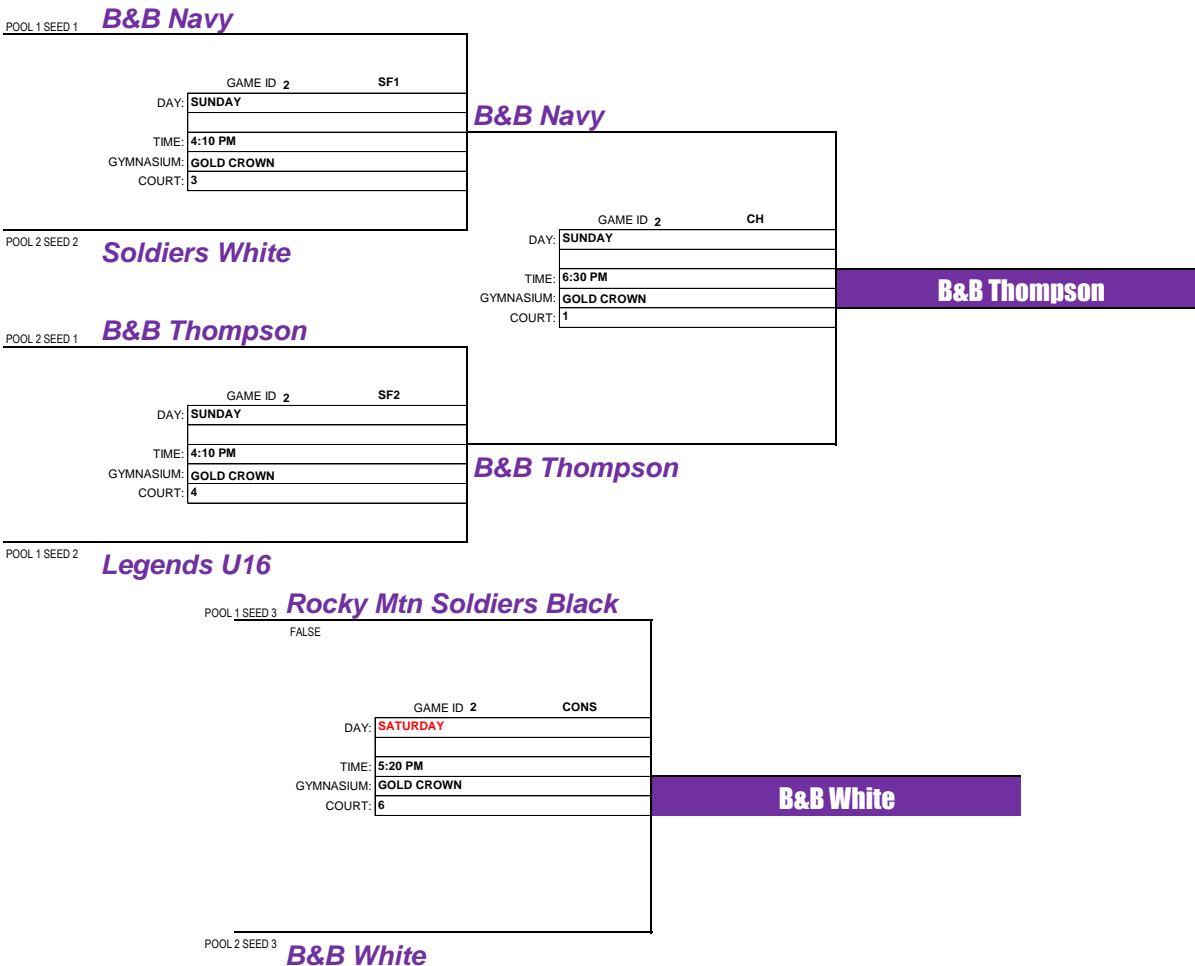

Each team will have 3 First Round Games:

- 2 pool games
- 1 out of pool game

All 3 games will count toward Seeding for Playoff Round.

**FIRST ROUND GAMES:**

Game ID	Day	Time	Court	Game Gym	Team Name	VS.	Team Name	Pool	Winner	Score
2 001	FRI	9:30 PM	2	GOLD CROWN	B&B ACADEMY NAVY	VS.	ROCKY MTN SOLDIERS BLACK	<b>Friday</b>	<i>B&amp;B Navy</i>	<i>55-31</i>
2 002	FRI	9:30 PM	3	GOLD CROWN	LEGENDS U16	VS.	B&B ACADEMY THOMPSON		<i>B&amp;B Thompson</i>	<i>57-48</i>
2 003	FRI	8:20 PM	3	GOLD CROWN	ROCKY MTN SOLDIERS WHITE	VS.	B&B ACADEMY WHITE		<i>RMS</i>	<i>63-54</i>
2 004	SAT	3:00 PM	5	GOLD CROWN	B&B ACADEMY NAVY	VS.	LEGENDS U16	<b>Saturday</b>	<i>B&amp;B Navy</i>	<i>56-42</i>
2 005	SAT	3:00 PM	6	GOLD CROWN	ROCKY MTN SOLDIERS BLACK	VS.	B&B ACADEMY WHITE		<i>Soldiers</i>	<i>70-60</i>
2 006	SAT	10:20 AM	2	GOLD CROWN	ROCKY MTN SOLDIERS WHITE	VS.	B&B ACADEMY THOMPSON		<i>B&amp;B Thompson</i>	<i>64-47</i>
2 007	SAT	12:40 PM	2	GOLD CROWN	B&B ACADEMY NAVY	VS.	ROCKY MTN SOLDIERS WHITE		<i>B&amp;B Navy</i>	<i>61-28</i>
2 008	SAT	12:40 PM	3	GOLD CROWN	ROCKY MTN SOLDIERS BLACK	VS.	LEGENDS U16		<i>Legends</i>	<i>42-35</i>
2 009	SAT	12:40 PM	4	GOLD CROWN	B&B ACADEMY WHITE	VS.	B&B ACADEMY THOMPSON		<i>B&amp;B White</i>	<i>69-66</i>

**PLAYOFF ROUND - SINGLE ELIMINATION:**