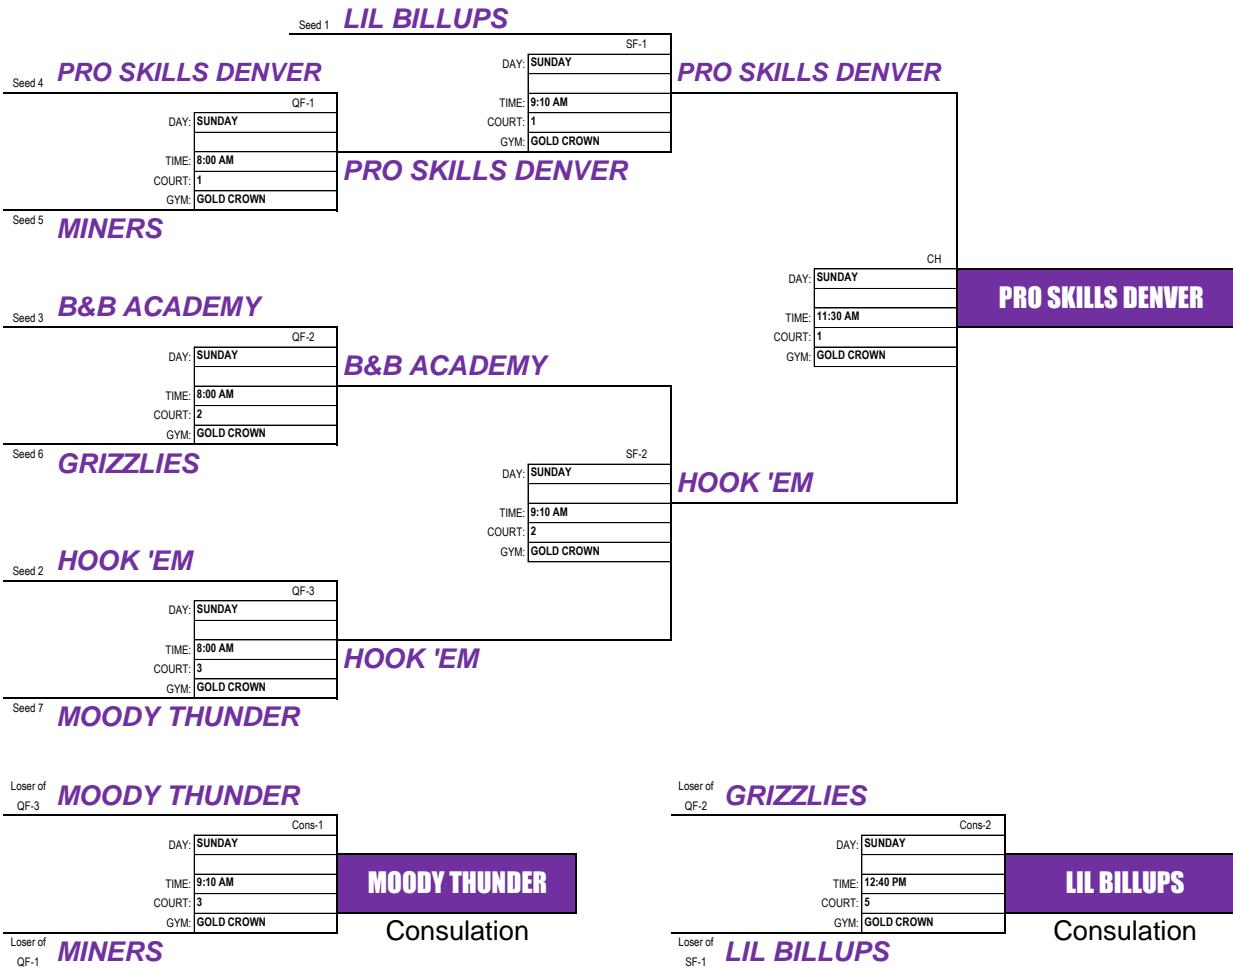

PLAYOFF ROUND - SINGLE ELIMINATION: