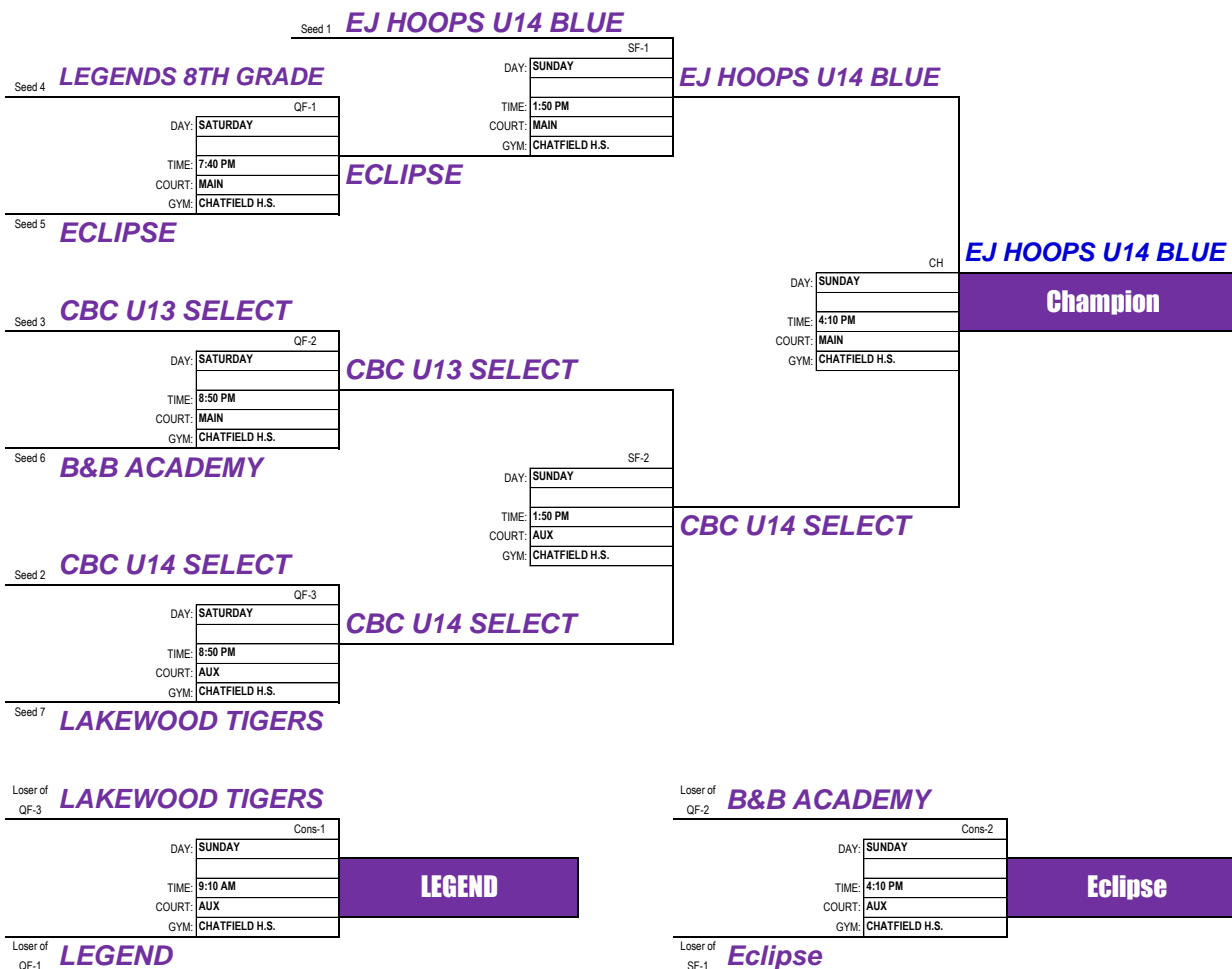

PLAYOFF ROUND - SINGLE ELIMINATION: