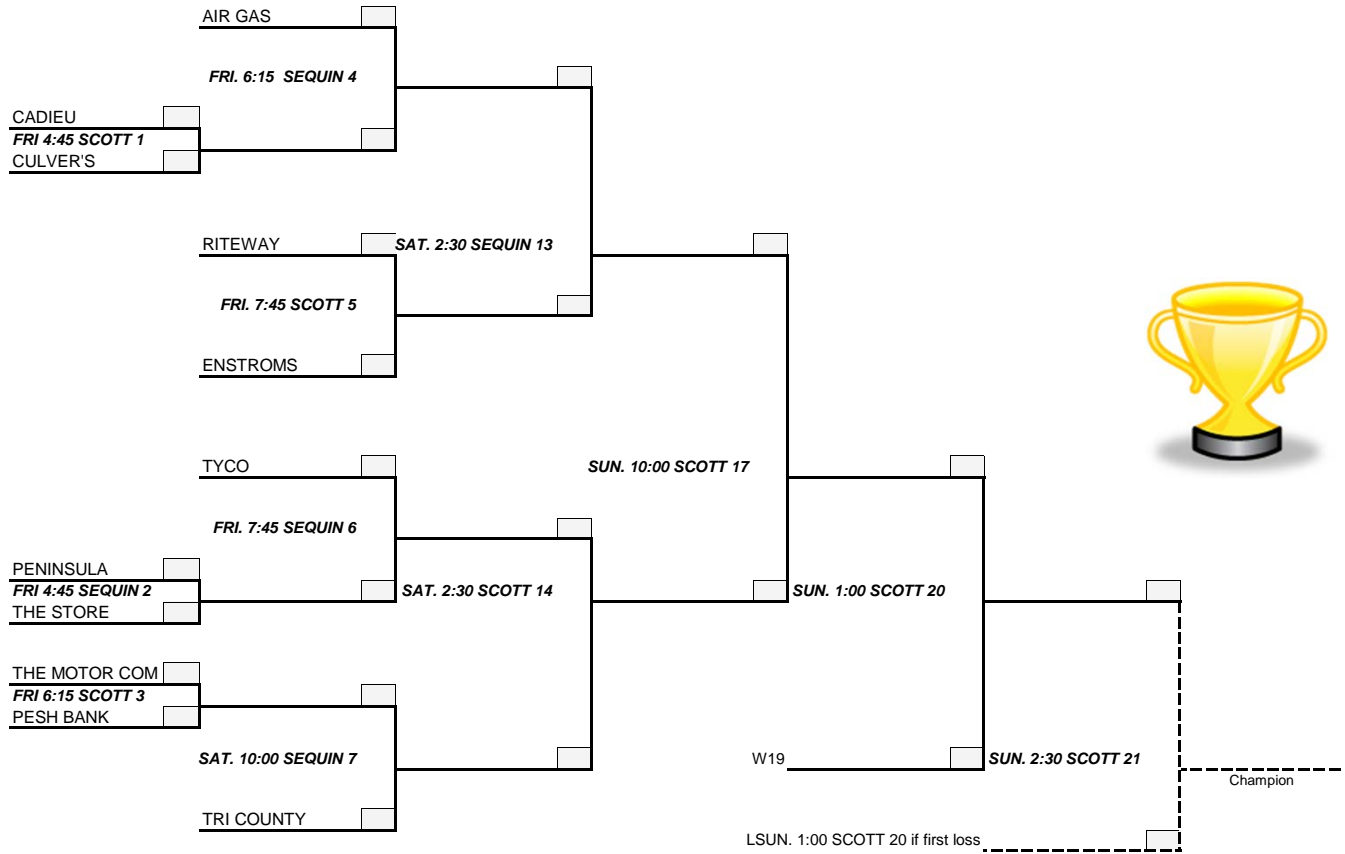

Winner's Bracket

MINOR FRIENDSHIP TOURNEY

JUNE 6 - 8 2014

MARINETTE CAL RIPKEN COMPLEX
PITCHING MACHINE

Loser's Bracket