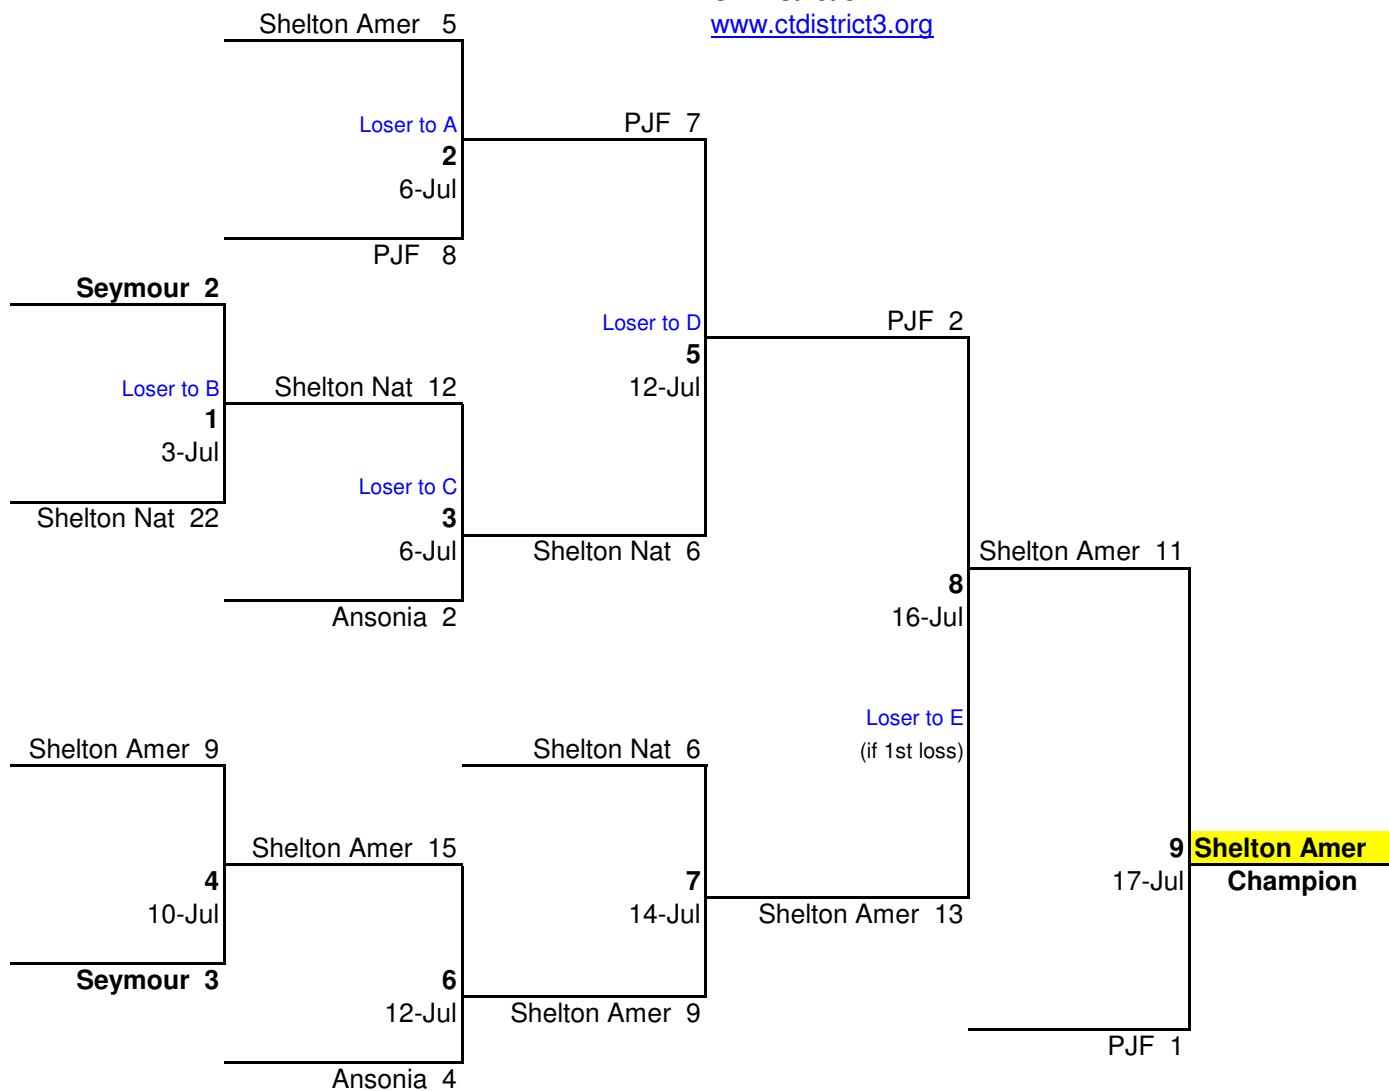

2009 10-11 Baseball Tournament
 CT District 3
www.ctdistrict3.org

ALL GAMES PLAYED AT NIKE SITE (Shelton American)

ALL GAMES START AT 6:30 PM