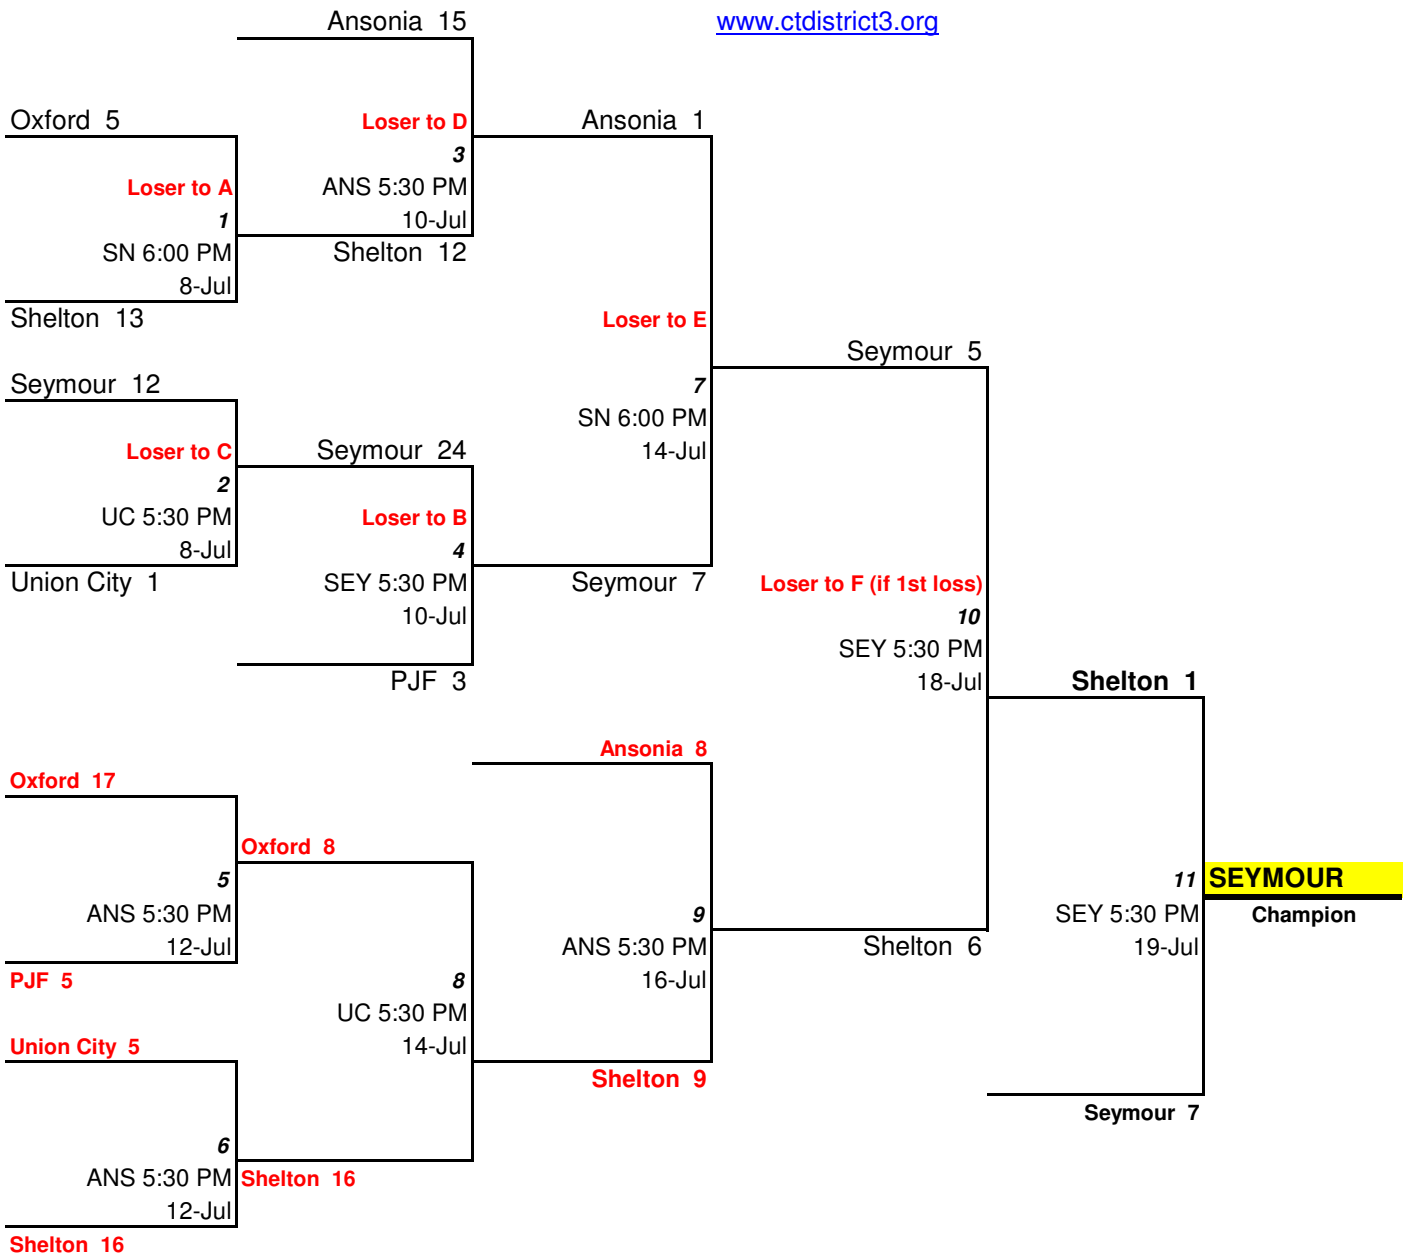

2009 9-10 Softball Tournament
 CT District 3

www.ctdistrict3.org

Game Sites:

- SN = Shelton National (Sunnyside)
- UC = Union City (Joe Joy Complex)
- ANS = Ansonia (Nelligan Field)
- SEY = Seymour (Bob Lang Field)