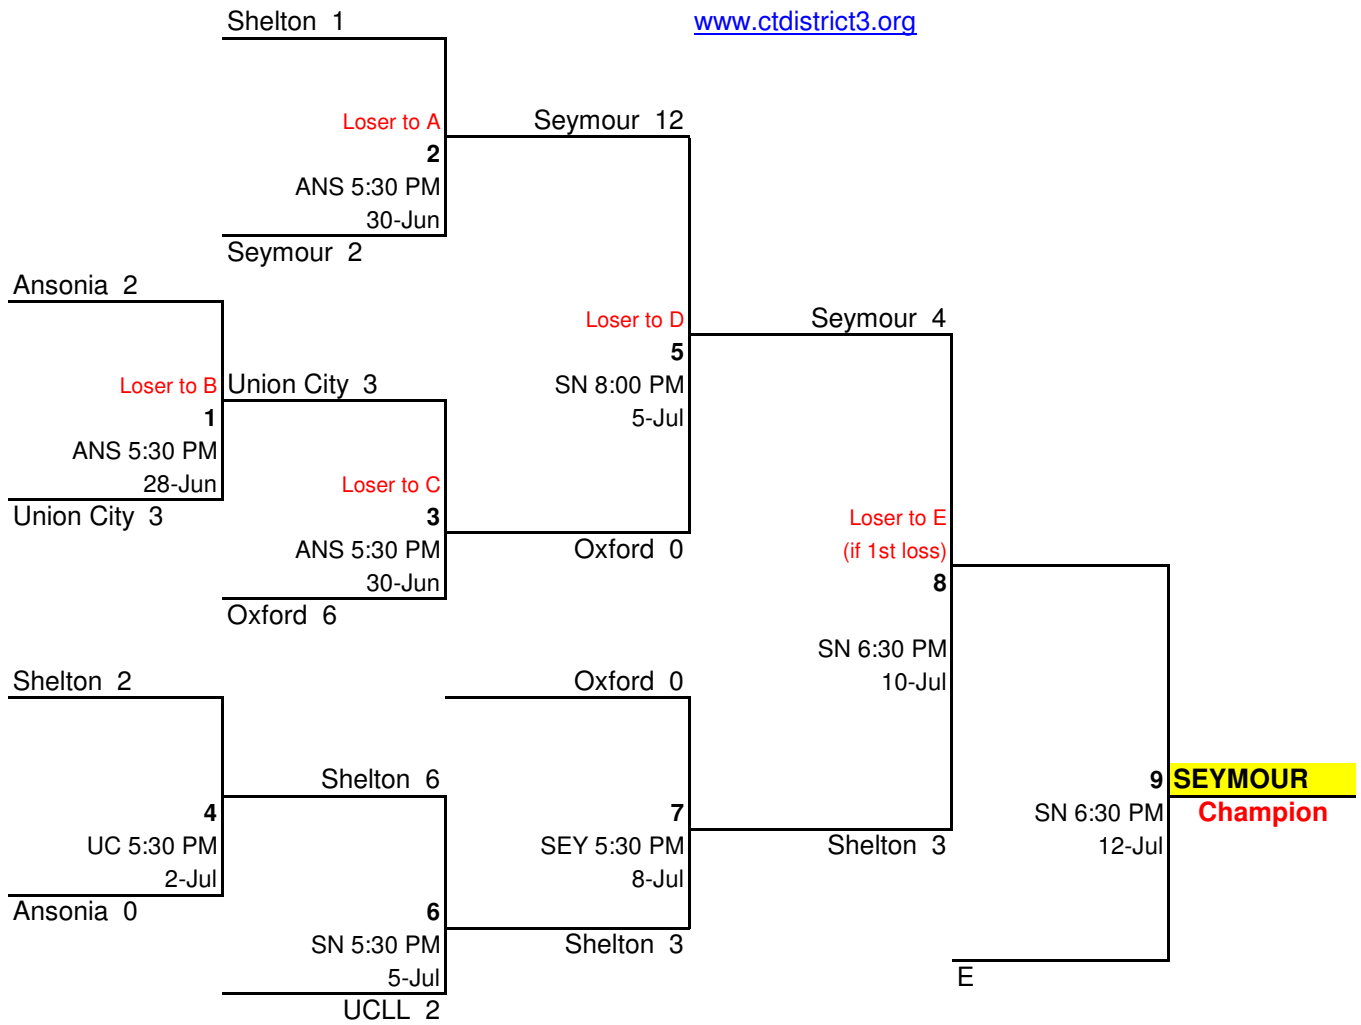

2009 11-12 Softball Tournament  
 CT District 3  
[www.ctdistrict3.org](http://www.ctdistrict3.org)

**Game Sites:**

- ANS = Ansonia (Nelligan Field)
- SN = Shelton National (Sunnyside)
- SEY = Seymour (Bob Lang Field)
- UC = Union City (Joe Joy Complex)