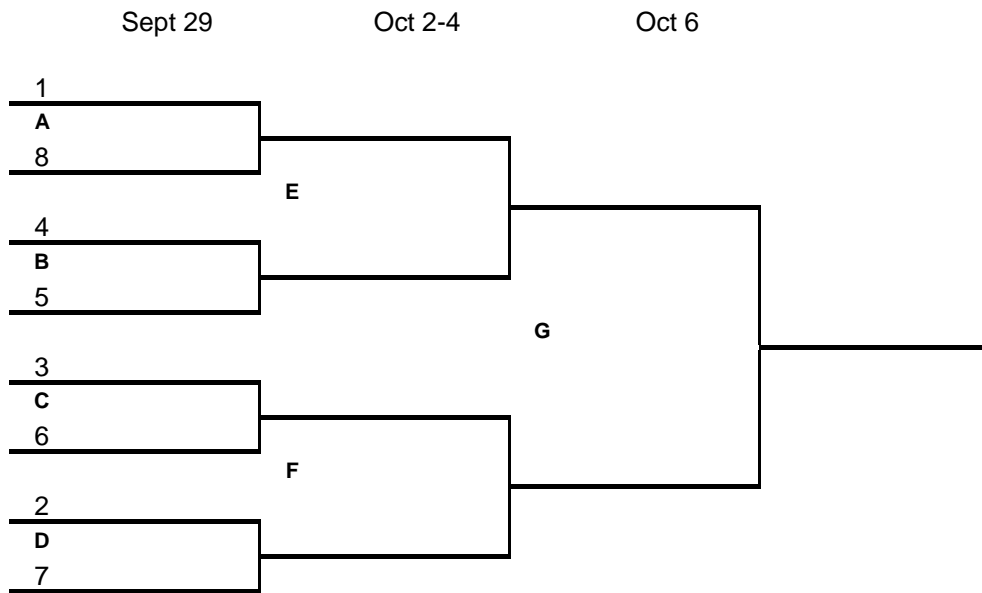

Fall Softball 2012
A Division Playoffs

H	Loser A	vs	Loser B	Oct 6
I	Loser C	vs	Loser D	Oct 6
J	Loser E	vs	Loser F	Oct 6