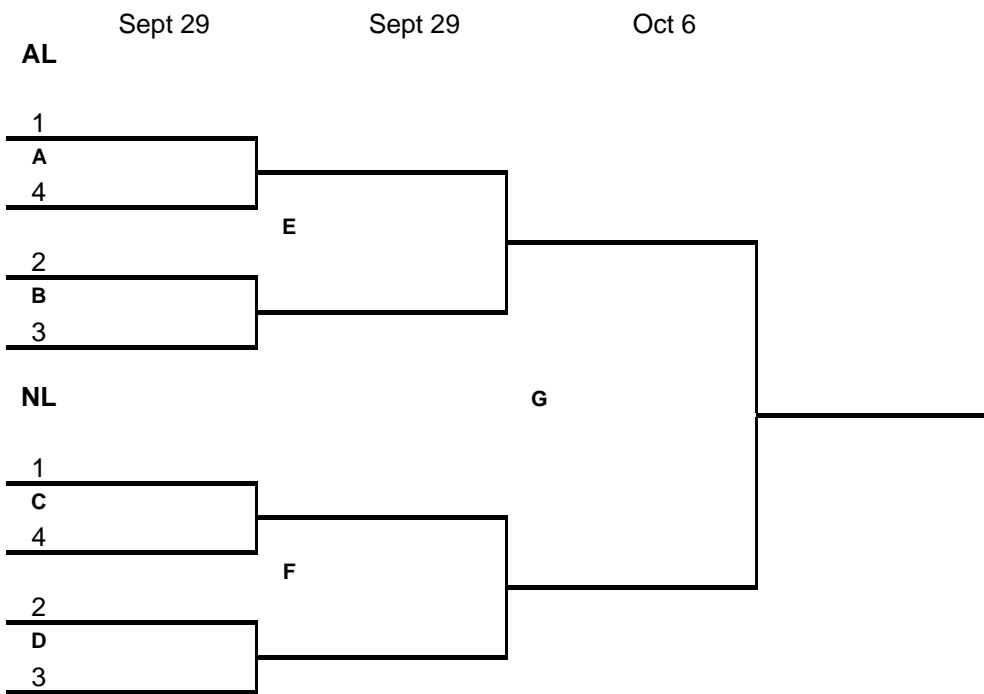

Fall Baseball 2012
 Majors Division Playoffs

H	Loser A	vs	Loser C	Oct 6
I	Loser B	vs	Loser D	Oct 6
J	Loser E	vs	Loser F	Oct 6