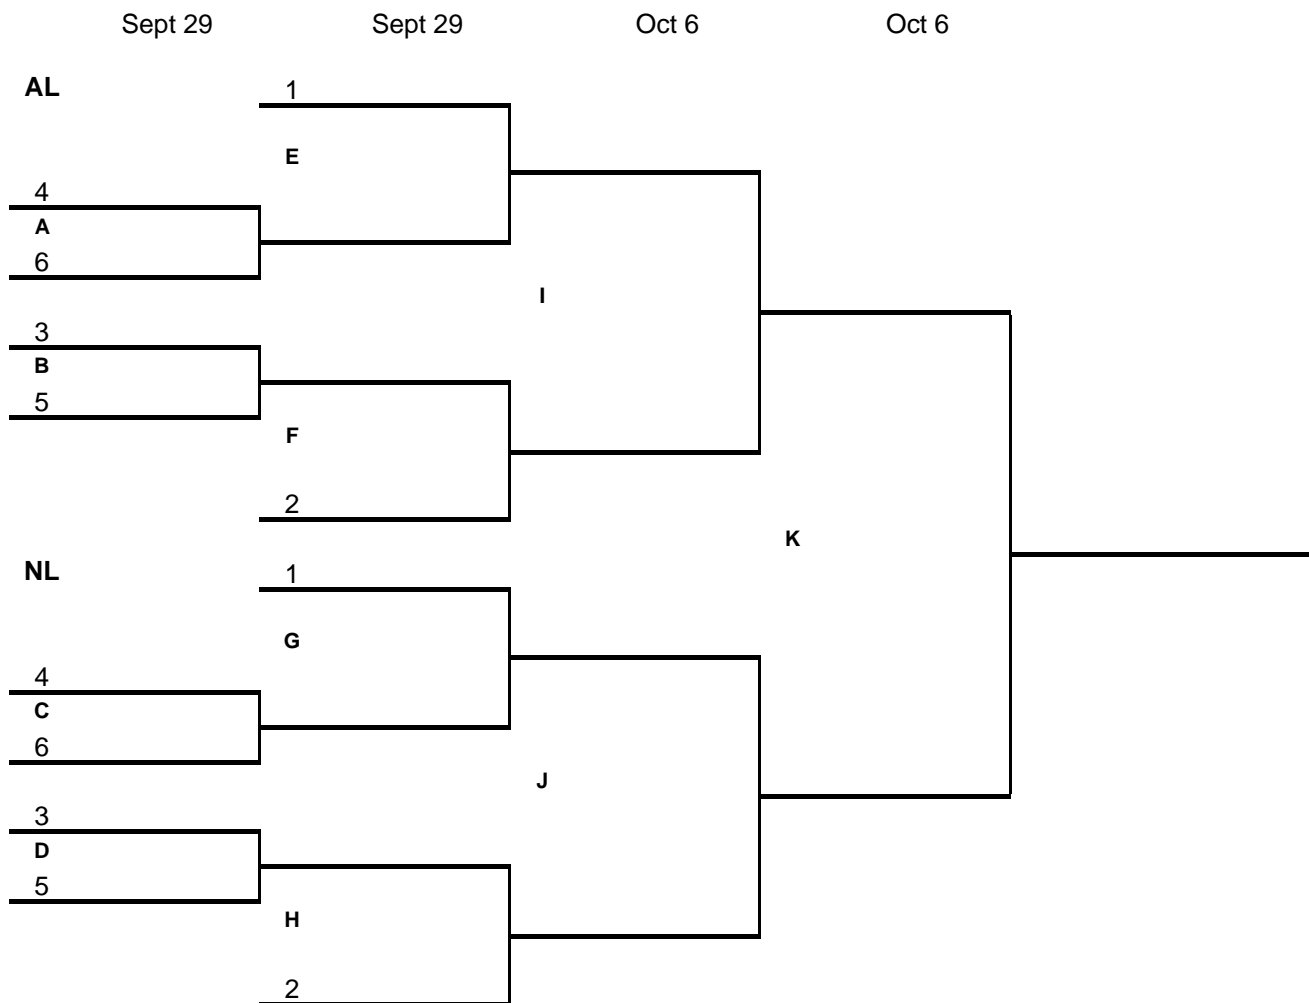

Fall Baseball 2012
AA Division Playoffs

L	Loser A	vs	Loser C	Oct 6
M	Loser B	vs	Loser D	Oct 6
P	Loser E	vs	Loser G	Oct 6
Q	Loser F	vs	Loser H	Oct 6
R	Loser I	vs	Loser J	Oct 6