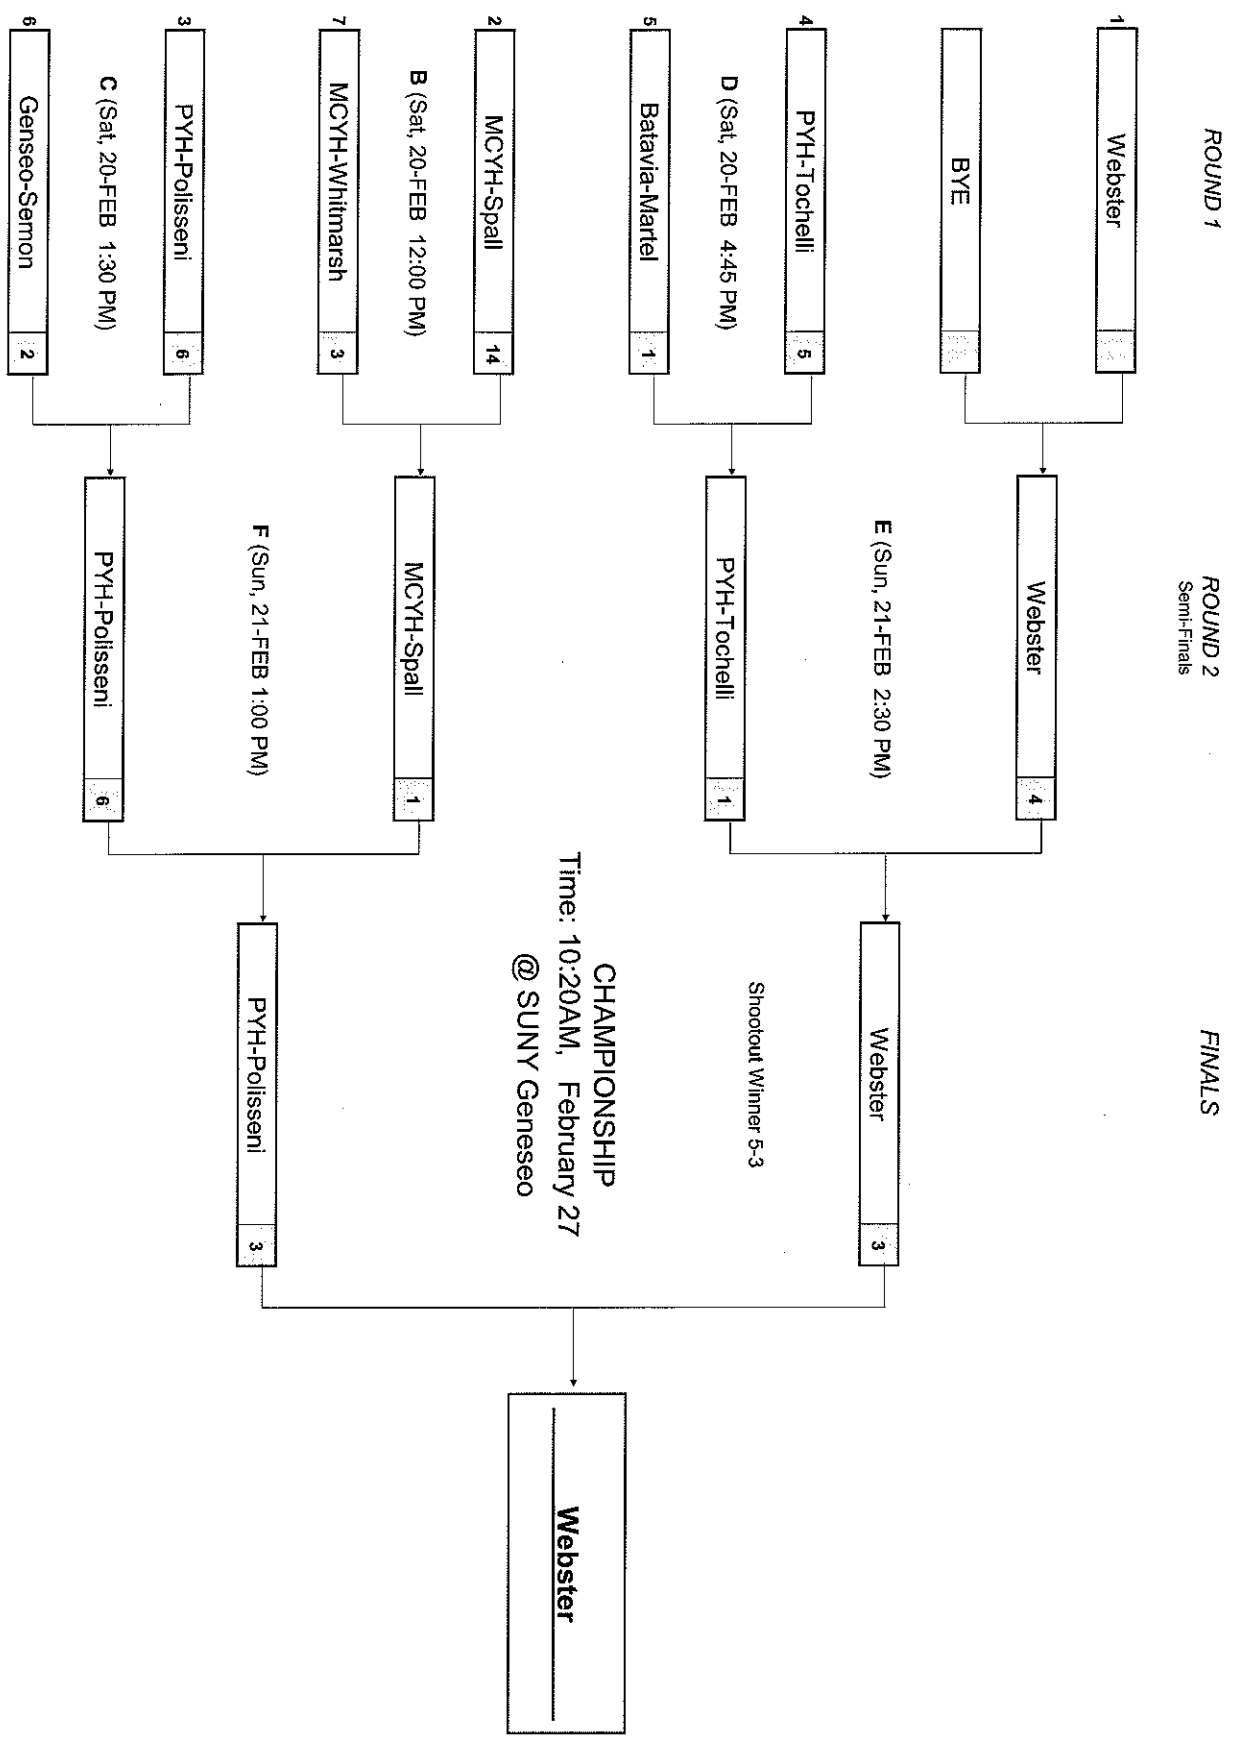

2010 EAHC DIVISIONAL PLAYOFFS

** ALL GAMES FOR ROUNDS 1 AND 2 WILL BE PLAYED AT (THOMAS CREEK) RINK **

ROUND 1

ROUND 2
Semi-Finals

FINALS

1 Webster

BYE

4 PYH-Tochell

5 Batavia-Martel

2 MCHH-Spall

7 MCHH-Whitmarsh

3 PYH-Polisseni

6 Genseo-Semon

Webster 4

PYH-Tochell 1

MCHH-Spall 1

PYH-Polisseni 6

Webster 3

PYH-Polisseni 3

Webster

Shootout Winner 5-3

C (Sat, 20-FEB 1:30 PM)

B (Sat, 20-FEB 12:00 PM)

E (Sun, 21-FEB 2:30 PM)

F (Sun, 21-FEB 1:00 PM)

Time: 10:20AM, February 27

@ SUNY Geneseo