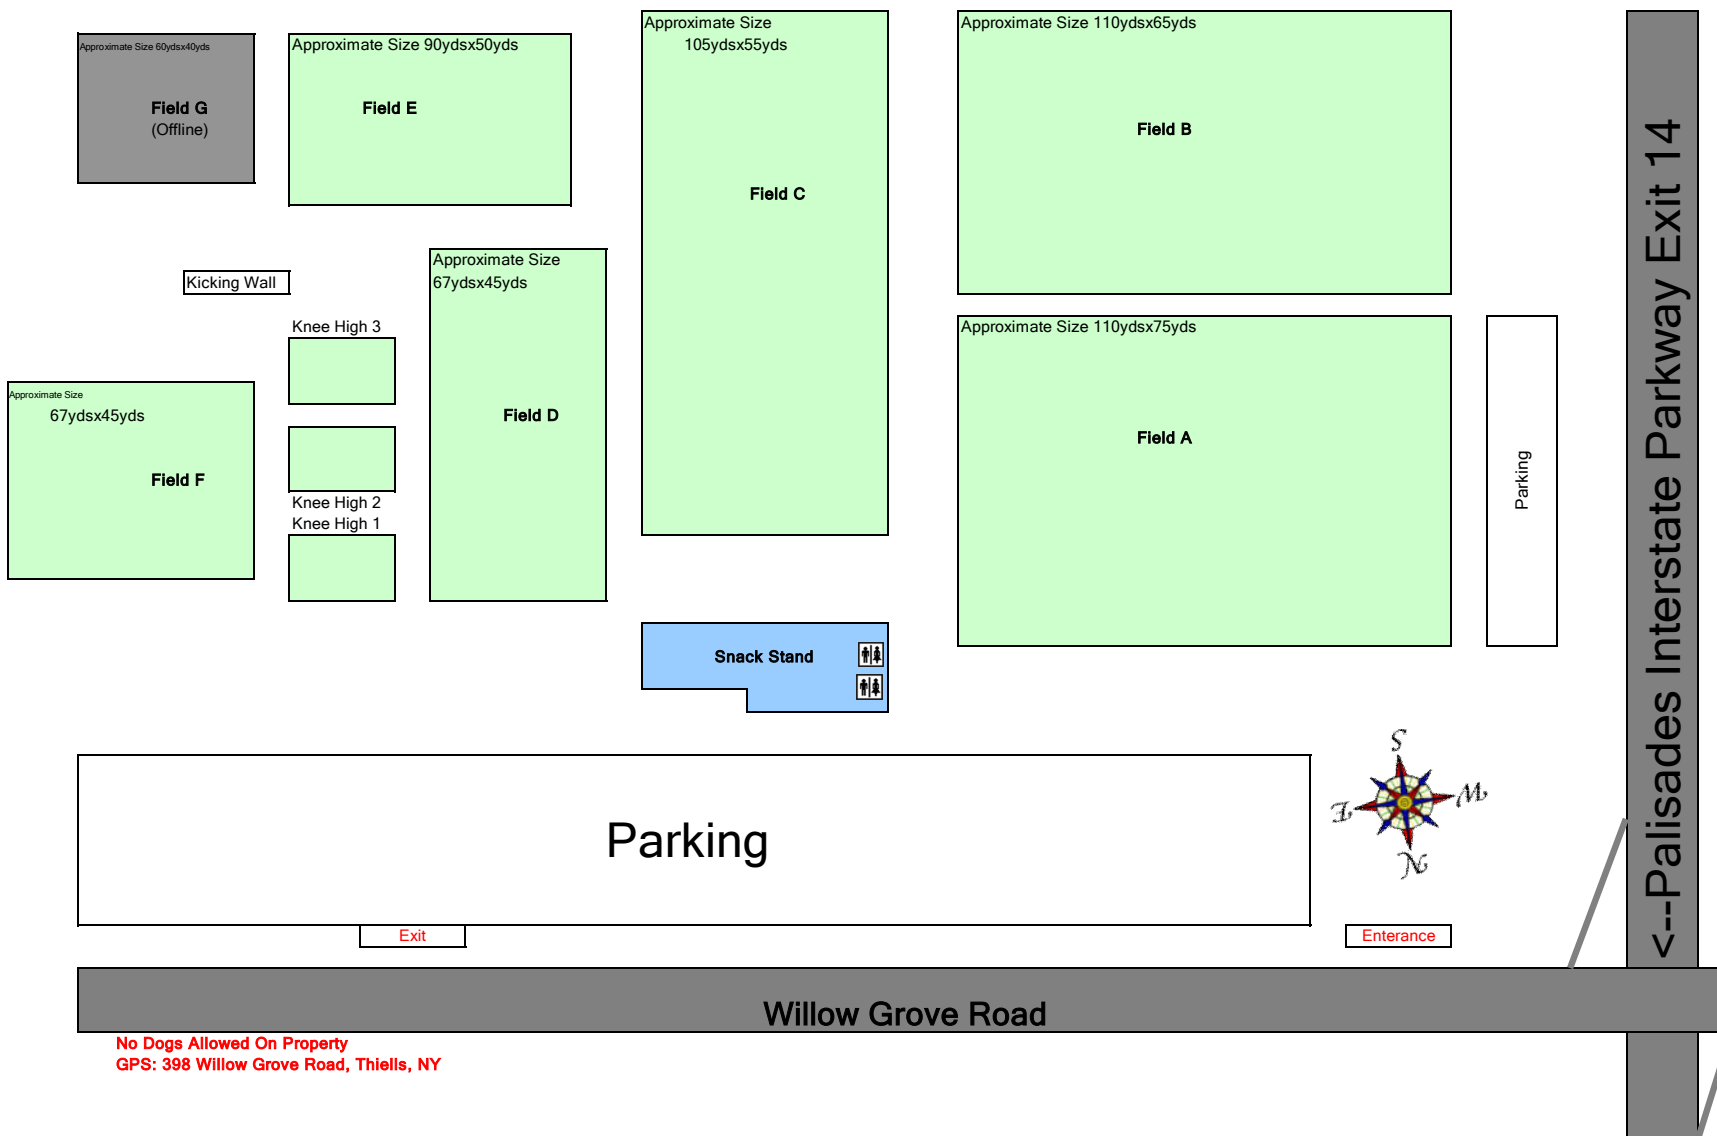

North Rockland Soccer Association
Field Map - Fall 2009

No Dogs Allowed On Property
GPS: 398 Willow Grove Road, Thiells, NY