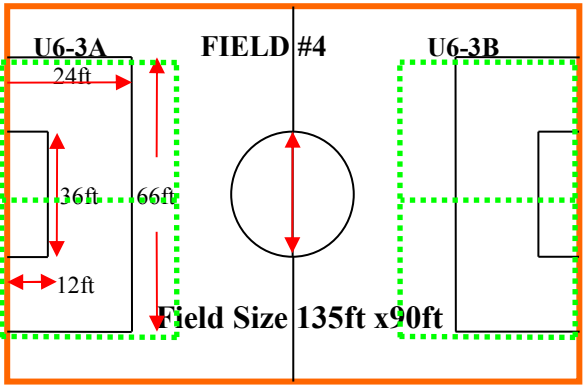

360ft

- U6 Field (Green) 60ft x 45ft
- U7 Field (Black) 105ft x 60ft Circle Dia. 24ft
- U8 Field (Orange) 135ft x 90ft Circle Dia. 36ft
- U10 Field (Blue) 165ft x 105ft Circle Dia. 42ft

PARKING LOT

CONCESSION STAND

345ft