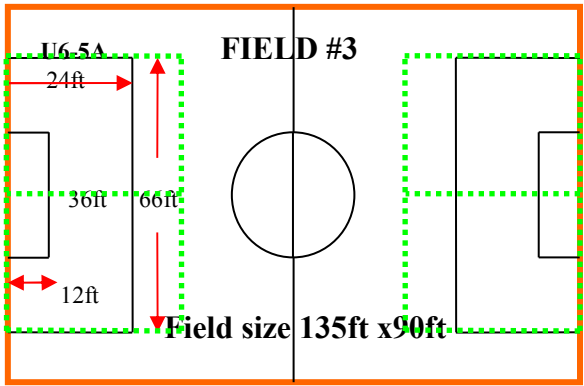

360ft

- U6 Field (Green) 60ft x 45ft
- U7 Field (Black) 105ft x 60ft Circle Dia. 24ft
- U8 Field (Orange) 135ft x 90ft Circle Dia. 36ft
- U10 Field (Blue) 165ft x 105ft Circle Dia. 42ft

PARKING LOT

CONCESSION STAND

345ft