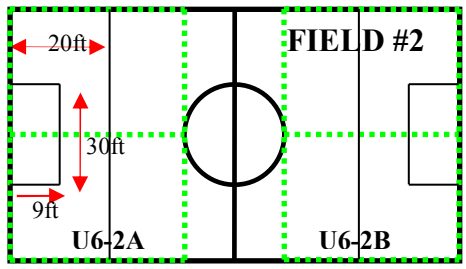

360ft

- U6 Field (Green) 60ft x 45ft
- U7 Field (Black) 105ft x 60ft Circle Dia. 24ft
- U8 Field (Orange) 135ft x 90ft Circle Dia. 36ft
- U10 Field (Blue) 165ft x 105ft Circle Dia. 42ft

PARKING LOT

CONCESSION STAND

345ft