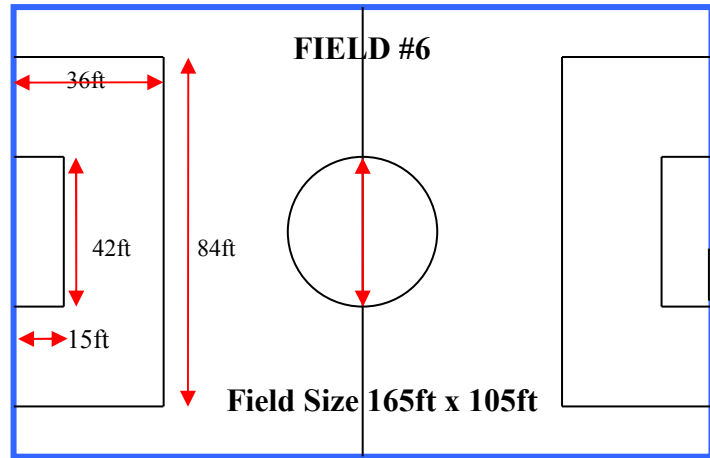

360ft

- U6 Field (Green) 60ft x 45ft
- U7 Field (Black) 105ft x 60ft Circle Dia. 24ft
- U8 Field (Orange) 135ft x 90ft Circle Dia. 36ft
- U10 Field (Blue) 165ft x 105ft Circle Dia. 42ft

PARKING LOT

CONCESSION STAND

345ft