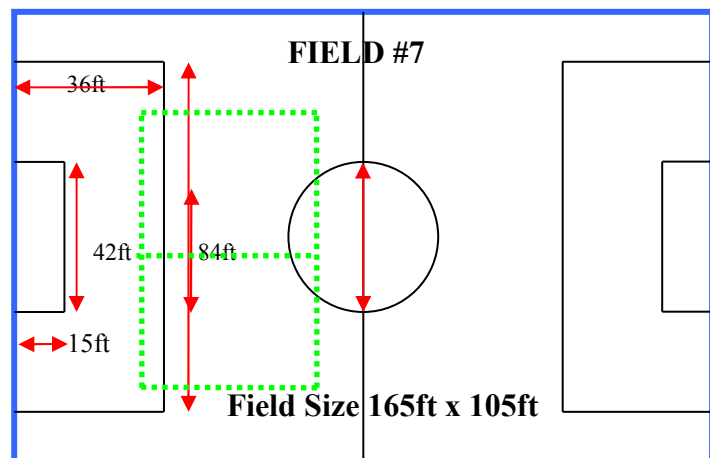

360ft

- U6 Field (Green) 60ft x 45ft
- U7 Field (Black) 105ft x 60ft Circle Dia. 24ft
- U8 Field (Orange) 135ft x 90ft Circle Dia. 36ft
- U10 Field (Blue) 165ft x 105ft Circle Dia. 42ft

PARKING LOT

CONCESSION STAND

345ft