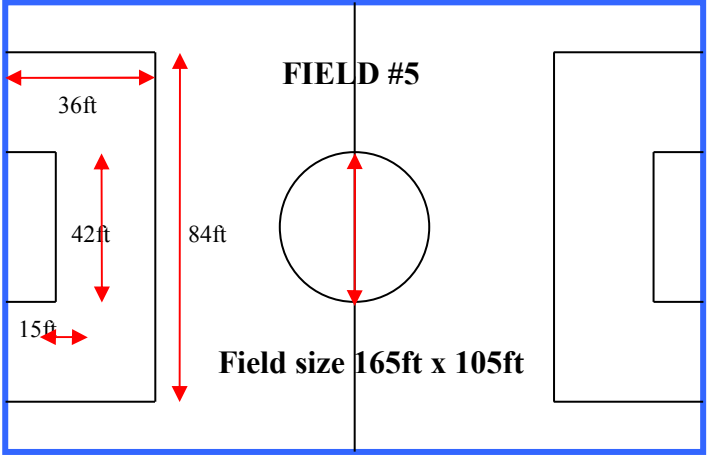

360ft

- U6 Field (Green) 60ft x 45ft
- U7 Field (Black) 105ft x 60ft Circle Dia. 24ft
- U8 Field (Orange) 135ft x 90ft Circle Dia. 36ft
- U10 Field (Blue) 165ft x 105ft Circle Dia. 42ft

PARKING LOT

CONCESSION STAND

345ft