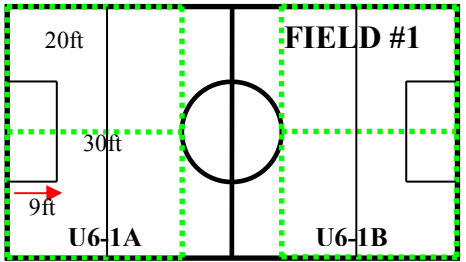

360ft

- U6 Field (Green) 60ft x 45ft
- U7 Field (Black) 105ft x 60ft Circle Dia. 24ft
- U8 Field (Orange) 135ft x 90ft Circle Dia. 36ft
- U10 Field (Blue) 165ft x 105ft Circle Dia. 42ft

PARKING LOT

CONCESSION STAND

345ft