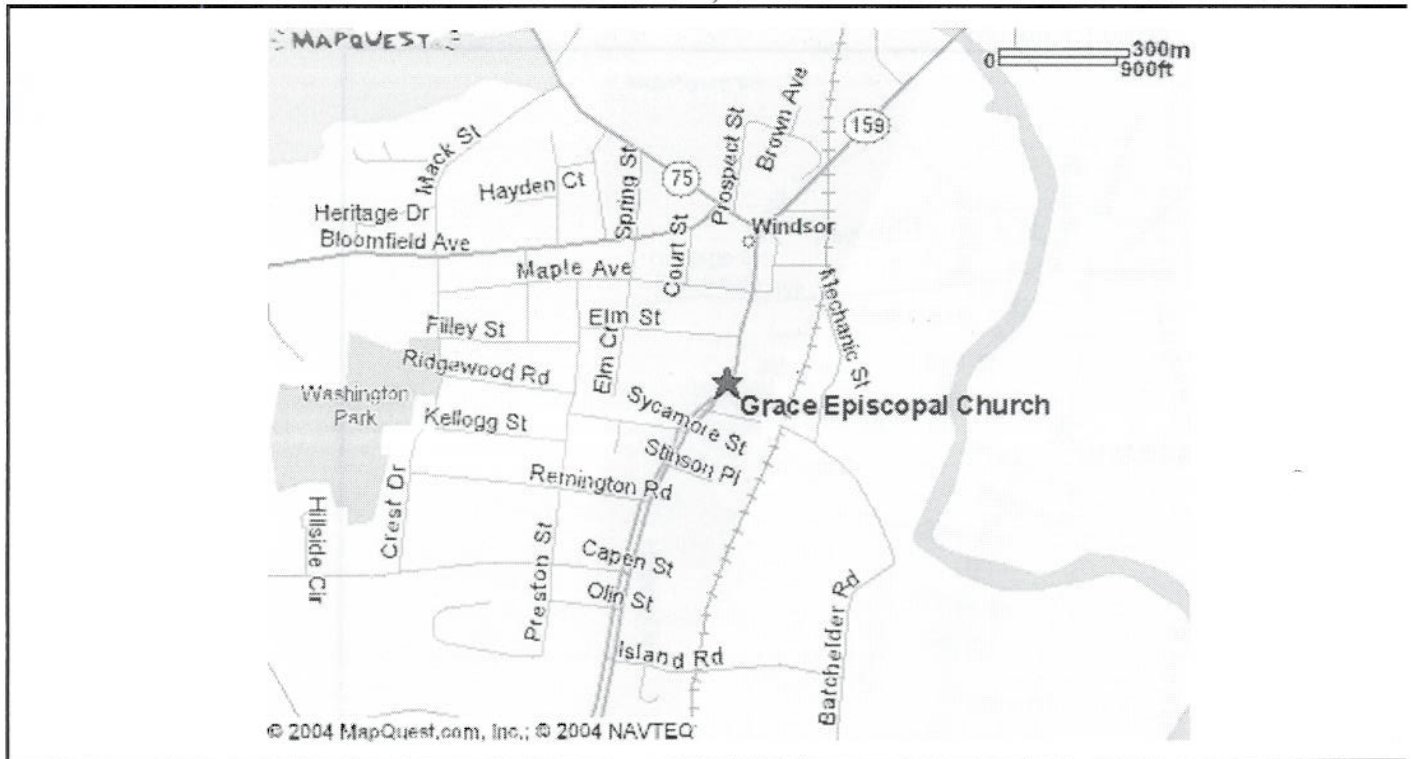

[Home](#) | [History](#) | [Calendar](#) | [Ministries](#) | [Vicar's Notes](#) | [Parish Profile](#) | [Staff & Vestry](#) | [D](#)

311 Broad Street
Windsor, CT 06095

From the North

- I-91 South
- Exit 36 (Rt 178/Park Ave)
- LEFT at exit ramp
- Follow .06 miles to light
- LEFT onto Windsor Ave (Rt 159 North)
- Church is .08 miles on RIGHT next to Windsor Public Library and behind the WWII eagle monument on the Windsor Town Green

From the South

- I-91 North
- Exit 36 (Rt 178/Park Ave)
- RIGHT at exit ramp
- Follow .06 miles to light
- LEFT onto Windsor Ave (Rt 159 North)
- Church is .08 miles on RIGHT next to Windsor Public Library and behind the WWII eagle monument on the Windsor Town Green