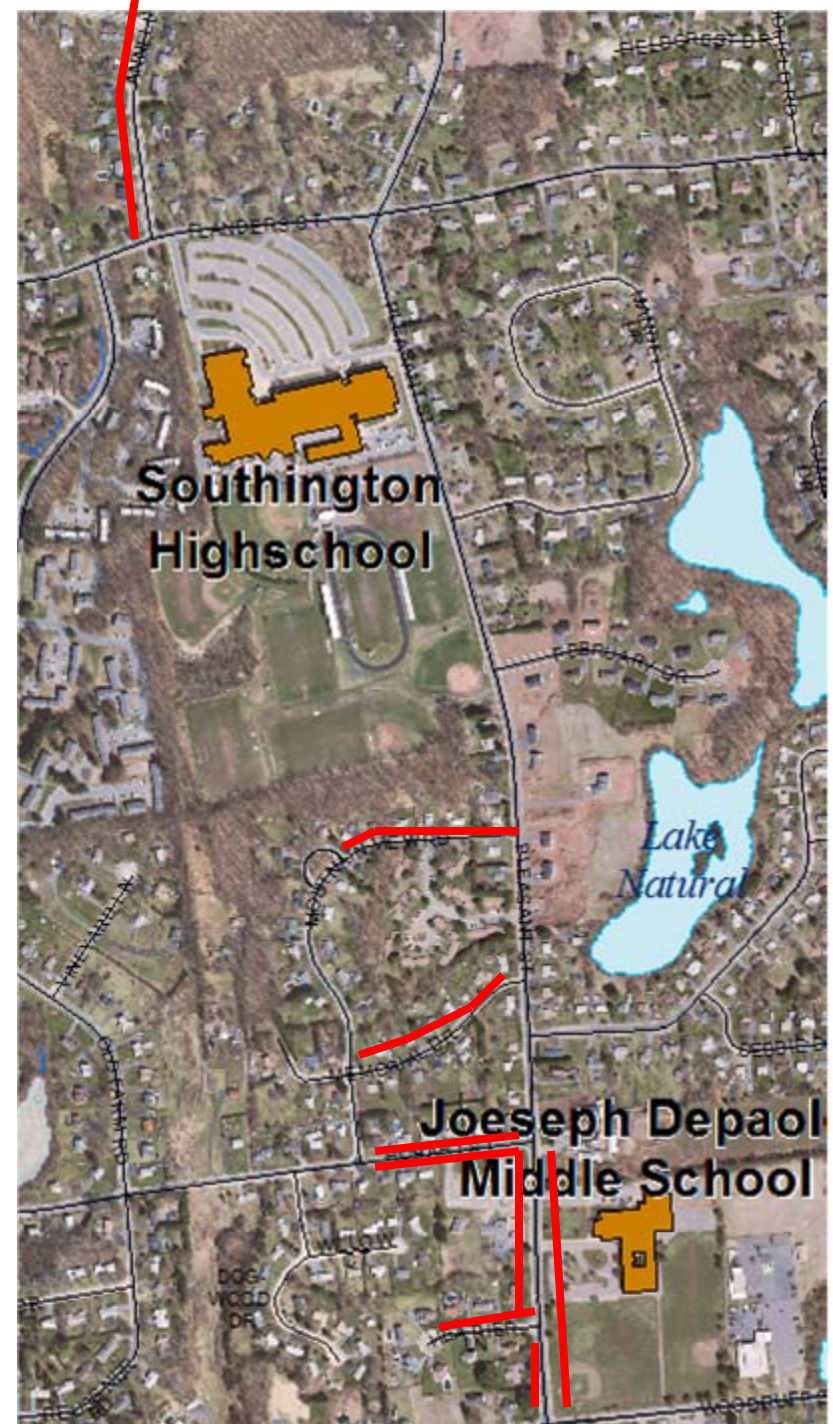

# Sporting Event No Parking

Locations: SHS-Depaolo

SHS-Depaolo

 = No Parking

Annelise Av.

West side of the roadway from Flanders St. to Olson Dr.

Mountain View Rd.

North side from Pleasant Street to horseshoe driveway (West of 128 Mountain View Rd.).

Memorial Dr.

North side of roadway from Pleasant St. to Mountain View Rd.

Hobart St.

North and South sides of roadway from Pleasant St. to Mountain View Rd.

Heather Ln.

North side of roadway

Pleasant Street

East and West sides of roadway from Hobart St. to Woodruff St.

No Parking

Annelise Av.  
West side of the roadway from Flanders  
St. to Olson Dr.

No Parking

Mountain View Rd.

North side from Pleasant Street to horseshoe driveway (West of 128 Mountain View Rd.).

East and West sides of roadway from Hobart St. to Woodruff St.