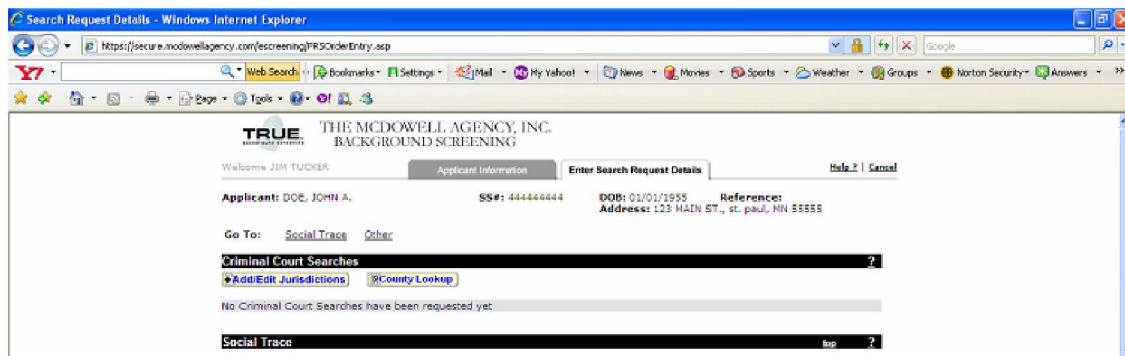

The Northfield Soccer Association is an affiliate member of the Minnesota Youth Soccer Association. In order to comply with MYSA risk management requirements **any adult that works with youth players must complete the online background check** including coaches, assistant coaches, team managers/coordinators, and NSA board members.

How to complete the background check: Go to the MYSA website where you can download the MYSA's screen by screen instructions and access the background check website: <http://www.mnyouthsoccer.org/programs/backgroundcheck.cfm>

Click "National Background Check website" to access the MacDowall Agency website where you should select "Client Login" at the right side of the menu bar across the top.

Login: MYSNFD
Password: MYSNFD

After you've logged in, click "request" from the top menu bar. Then select:

- MYSA Volunteer Package if you have never completed a background check for the NSA.
- Annual MYSA Re-check if you completed this process last year

Follow the instructions on the screen. When you reach the screen with the "Enter Search Request Details" tab at the top, click Add/Edit Jurisdictions: