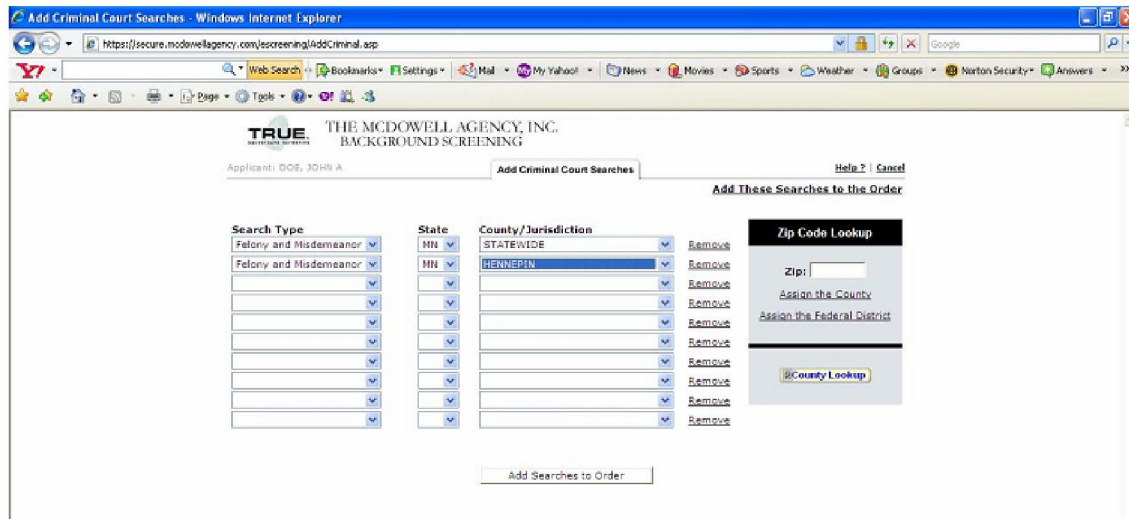

At the following screen:

Select these searches using the pull-down menus:

- Felony and Misdemeanor, MN, STATEWIDE
- Felony and Misdemeanor, MN, YOUR COUNTY [Most of Northfield is in Rice County, but some parts are in Dakota County – select the county where you live]

Submit your order, then logout: You're done and THANKS!