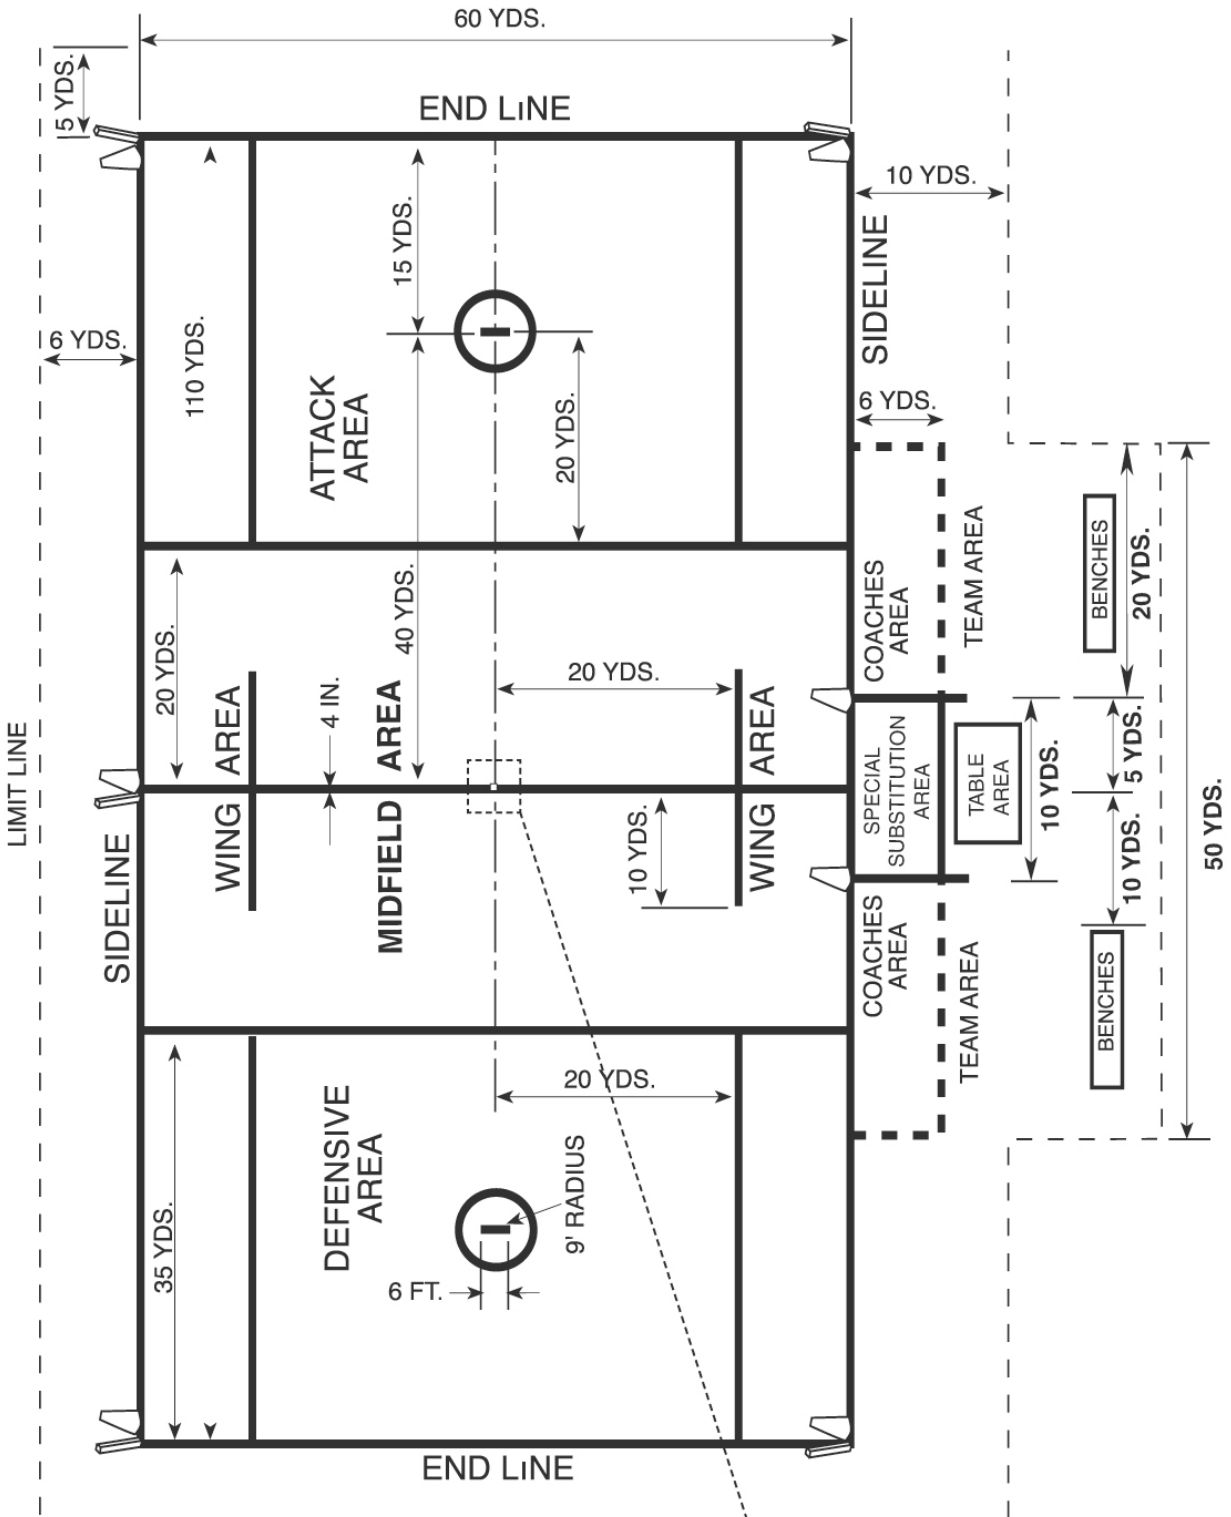

2007 NCAA Men's Lacrosse Field of Play

Note: A 4-inch-square line should be placed in the middle of the center line in a contrasting color.