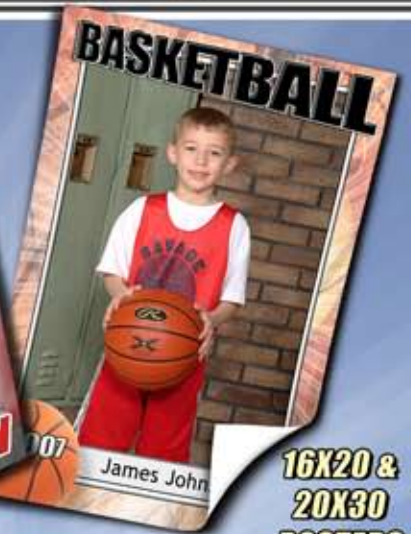

CLASSIC

Photography & Imaging

SPORTS PLAQUE

PLAYER PLAQUE

NEW!
2-POSE & TEAM
COMPOSITE
POSTER

16X20 &
20X30
POSTERS

MAGNETS

BUTTONS

T-SHIRT
(INDICATE SIZE)

MUG

MOUSE
PAD

TRADING
CARDS

NEW!!!
2-KEY CHAINS

TICKET
BOOKMARKS

LIFESIZE
PEEL-N-STICK
WALL CUT-OUT

NEW!!! 50" X 60"
FLEECE BLANKET