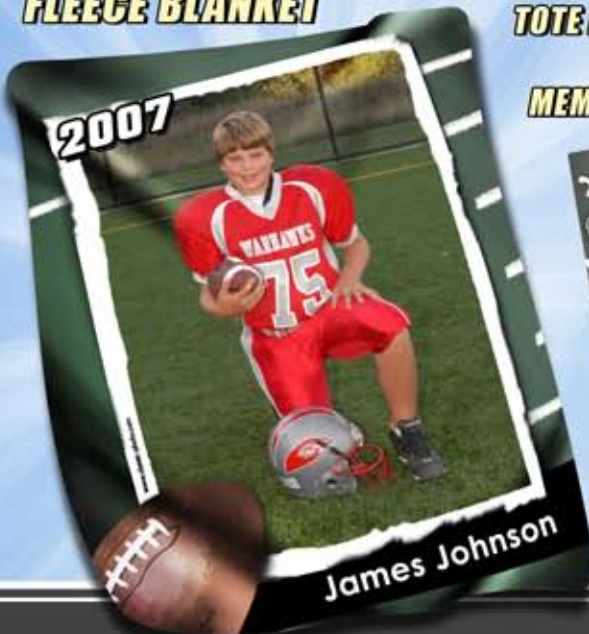

CLASSIC

Photography & Imaging

SPORTS PLAQUE

PLAYER PLAQUE

NEW!
2-POSE & TEAM
COMPOSITE
POSTER

16X20 &
20X30
POSTERS

MAGNETS

BUTTONS

T-SHIRT
(INDICATE SIZE)

MUG

MOUSE
PAD

TRADING
CARDS

NEW!!!
2-KEY CHAINS

TICKET
BOOKMARKS

LIFESIZE
PEEL-N-STICK
WALL CUT-OUT

NEW!!! 50" X 60"
FLEECE BLANKET

TOTE BAG

MEMORY MATE

MAGAZINE
COVER