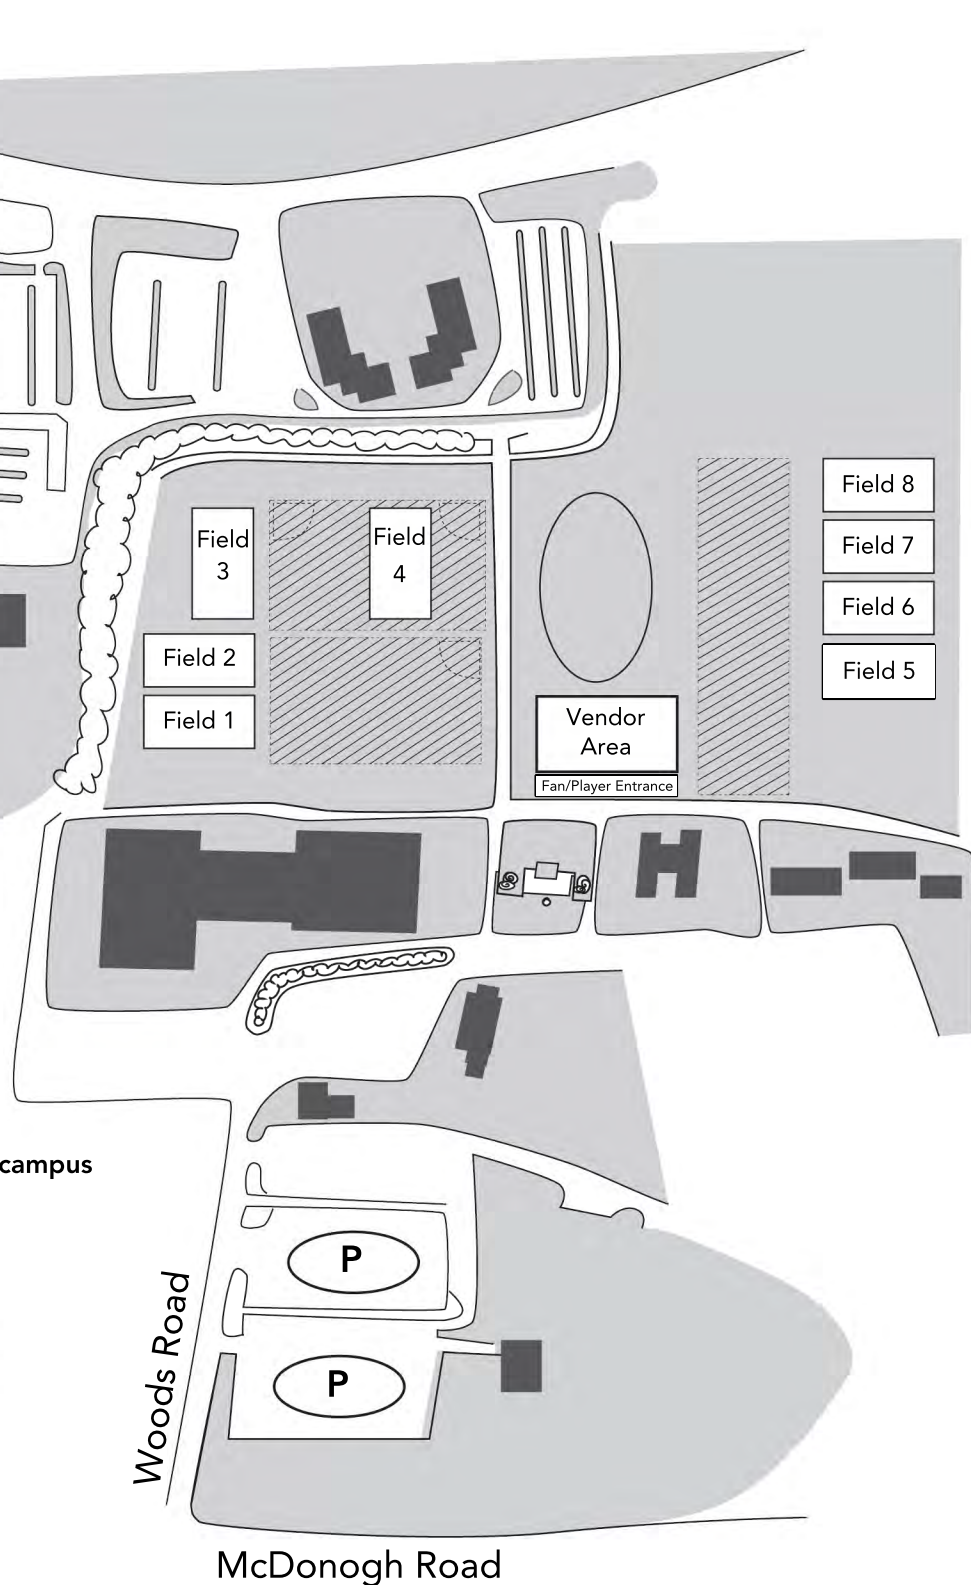

GREENE TURTLE LACROSSE INVITATIONAL

SATURDAY, JUNE 26 & SUNDAY, JUNE 27

McDonogh School
8600 McDonogh Road
Owings Mills, MD 21117
**Map not drawn to scale*

Directions from 695

- ◆ 695 West
- ◆ Exit 19 (795 North)
- ◆ Exit 4 (Owings Mills Blvd South)
- ◆ Left onto Red Run Boulevard
- ◆ Right onto Painters Mill Road
- ◆ Left onto McDonogh Road
- ◆ Left onto Woods Road into campus

***Parking available only on McDonogh School campus**

Woods Road

McDonogh Road