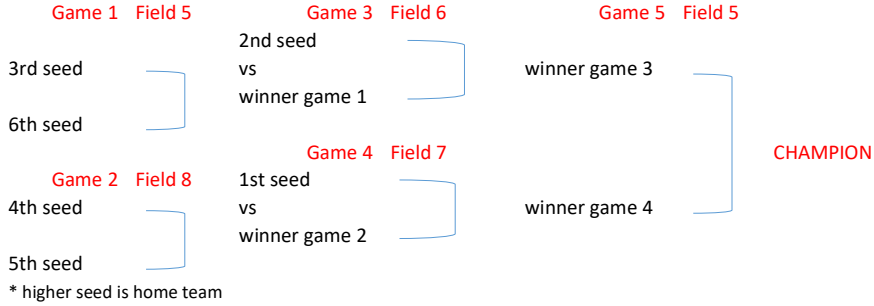

Majors Contingency : 6 teams –Sat 6/24

#1, #2 Seeds get a first round bye

First round games Sat 6/24 9:00 AM

Game1: #3 vs #6 RP6

Game2: #4 vs #5 RP7

Second round games Sat 6/24 11:00 AM

Game3: #2 vs Game 1 winner RP3

Game4: #1 vs Game 2 winner RP7

Championship Saturday 6/24 1:30 PM

Game5: Championship RP7

Seniors Contingency: 4 teams – All Games Saturday 6/24 (unchanged)

First round games – 11:30 AM

Game1: #1 vs #4 RP8

Game2: #2 vs #3 RP6

Championship 2:00 PM (Use score board)

Game3: Championship RP5

Notes:

Major League	6 inning games
Senior League	7 inning games

Games to start promptly, no inning may start beyond 2 hours after beginning of game with the exception of Championship.

Contingency Plan 2 – If Sat Playoff games are rained out:

All Sat games from original schedule move to Sun: same times, same fields.

WAA Recreation League Playoffs
June 23 - 24, 2017

MAJOR LEAGUE

Fri 6/23 - 6:30 PM Sat 6/24 - 9:00 AM 11:30 AM