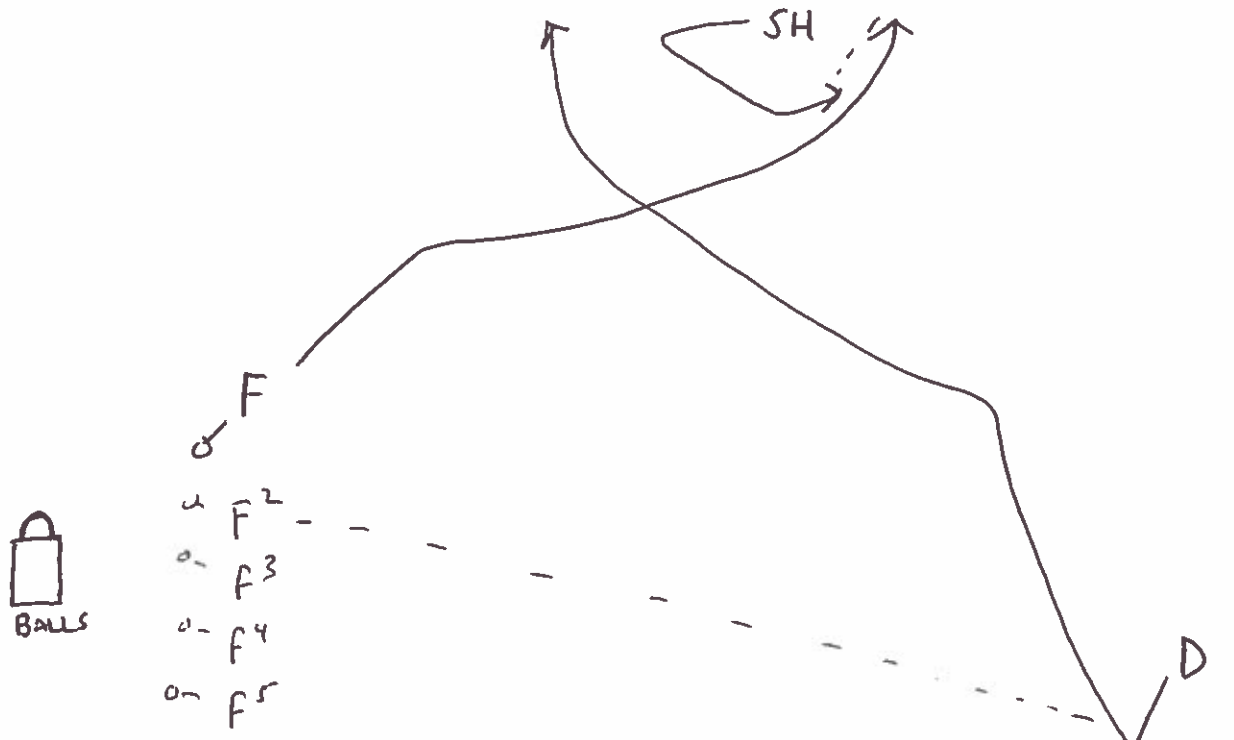

SHOOTING — SWEEP / QUICK

SH⁴
SH³
SH²

(A)

D²
D³
D⁴
D⁵

- * ALL BALLS START BY (F) LINE
- * DO DRILL TO BOTH SIDES
- * ALL PLAYERS IN (F) LINE NEED BALLS
- * (F) AND (D) STAY UP TOP AND SWITCH SIDES

- ① (F) STARTS SWEEP. (SH) RUNS A QUICK AND SHOOTS OFF OF (F) FEED.
- ② AT THE SAME TIME, (F²) FEEDS (D) WHO HAS SET HIMSELF UP FOR DODGE. (D) SWEEPS AND SHOOTS
- ③ (SH) STAYS IN FOR 3 OR 4 REPS