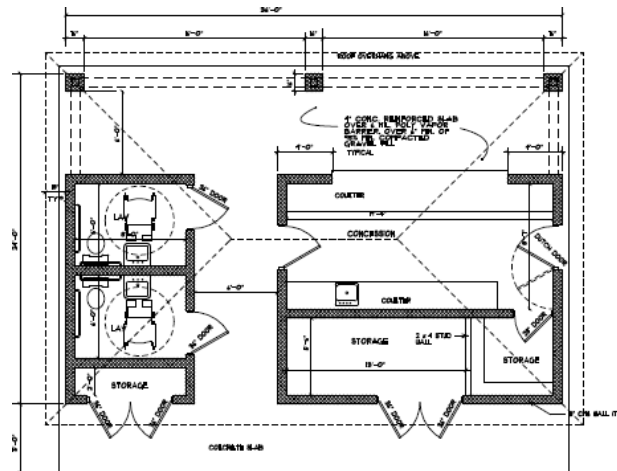

Rendering of Medfield Youth Baseball & Softball's proposed Swain Concession Stand to be located at Metacomet Field

1 FLOOR PLAN
SCALE: 1/4" = 1'-0"

Hundreds of MYBS families would agree—a concession stand has long been the one missing piece at Medfield’s showcase Metacomet Baseball Field. Imagine the Metacomet experience enhanced by a hot dog dinner to tide the family over during a 6pm game, or a hot coffee to make a chilly April game more enjoyable, or a cold soda to beat the heat during summer ball. Now, this concession stand dream is becoming a reality—thanks in large part to a generous, kick-starting donation from the family of the late Doug Swain, a 43-year Medfield resident and a longtime, dedicated coach and supporter of youth baseball. Plans are to break ground on the Swain Concession Stand this spring. But we need your help to get the project to the finish line. Please consider making a tax-deductible donation to the project—