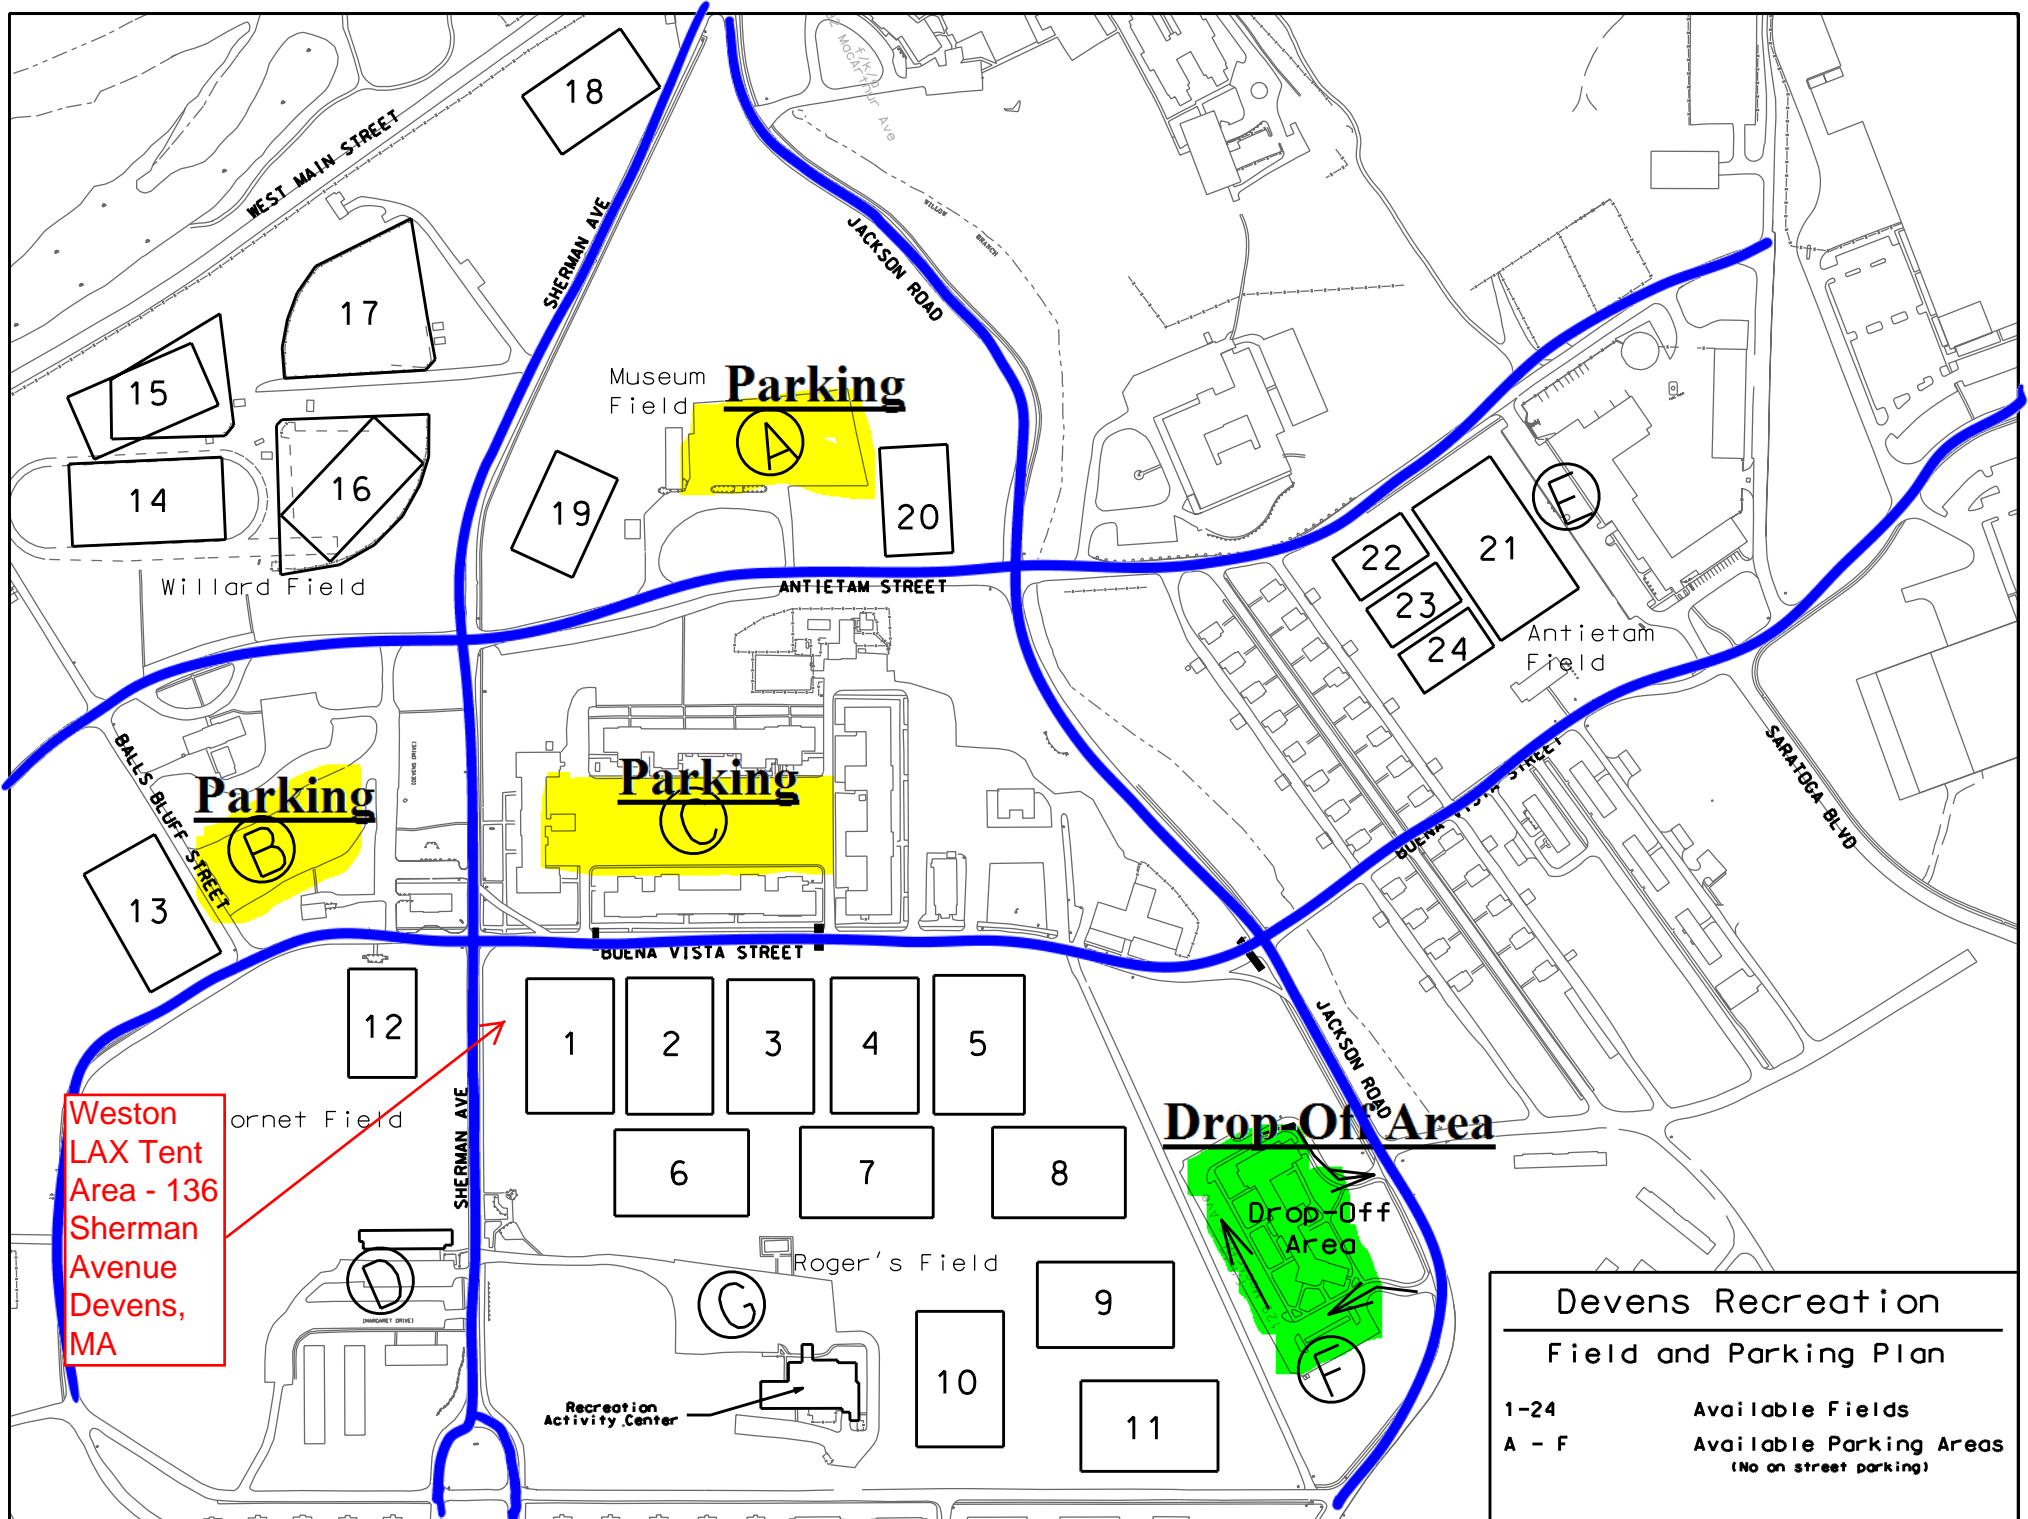

Parking

Weston
LAX Tent
Area - 136
Sherman
Avenue
Devens,
MA

Devens Recreation	
Field and Parking Plan	
1-24	Available Fields
A - F	Available Parking Areas (No on street parking)